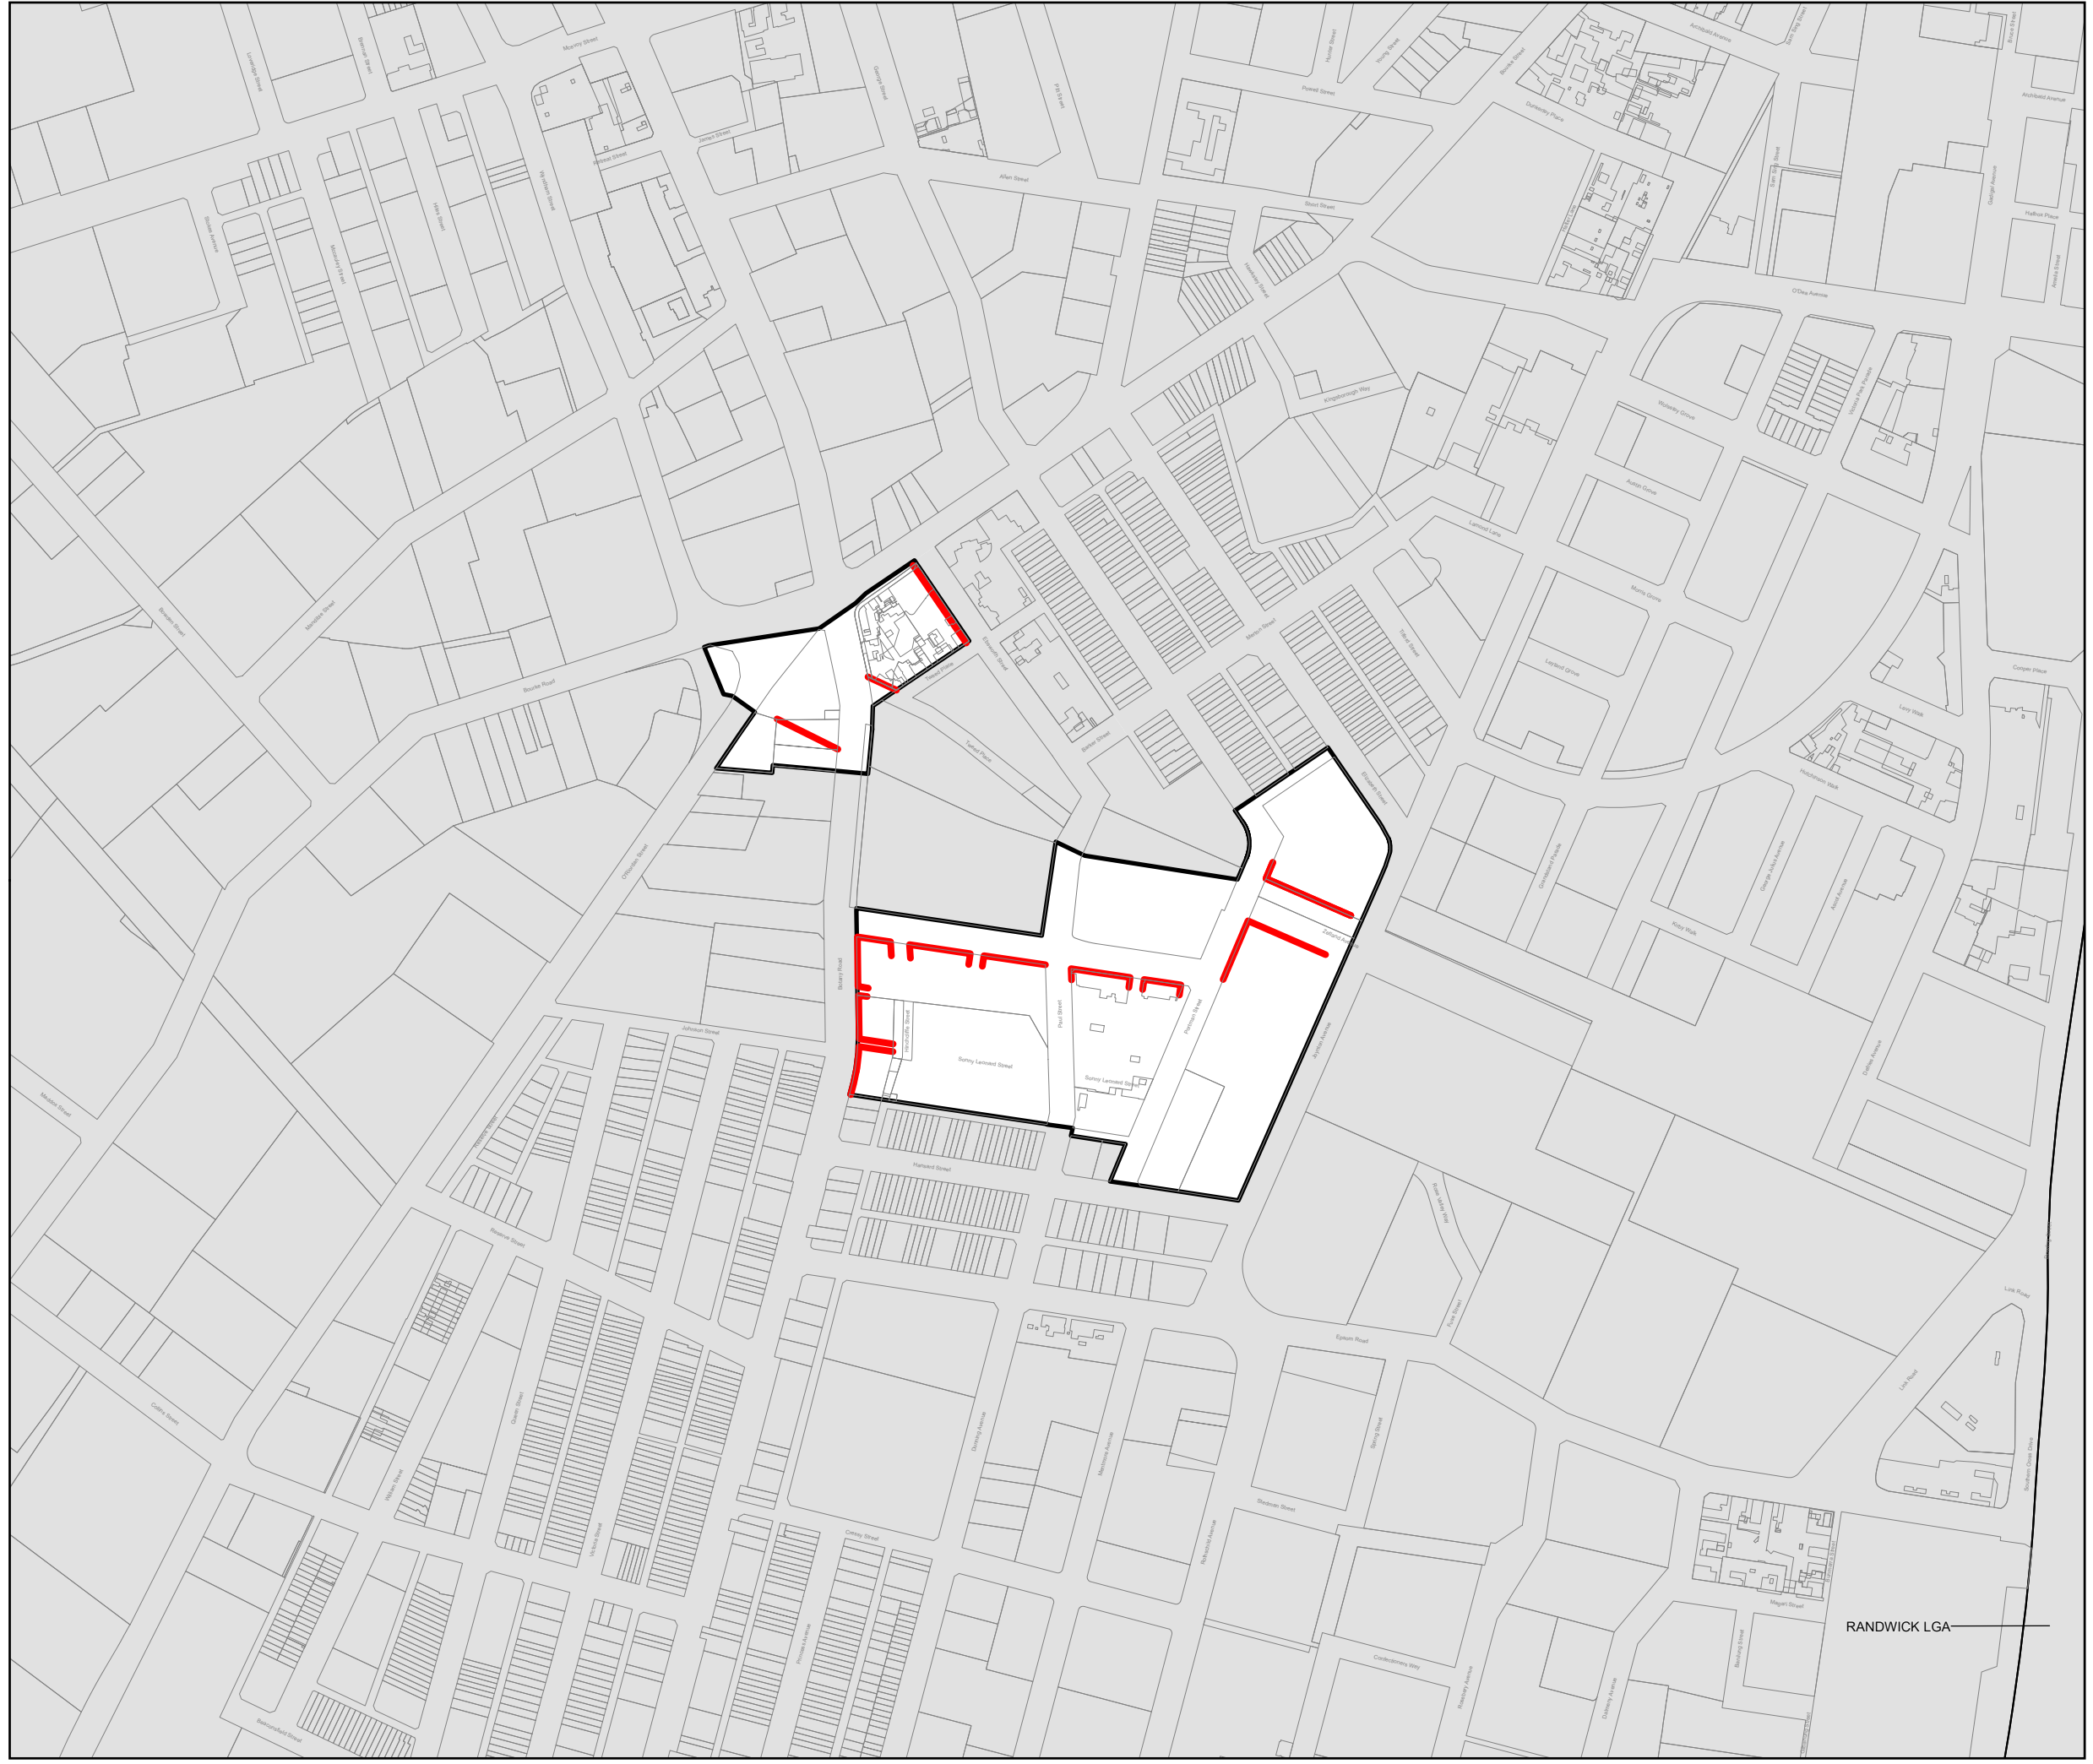

Sydney Local Environmental Plan (Green Square Town Centre - Stage 2) 2013

Active Street Frontages
- Sheet ASF_001

Active Street Frontages

 Active Street Frontage

Cadastral

 Cadastre 16/11/2021 © City of Sydney

RANDWICK LGA