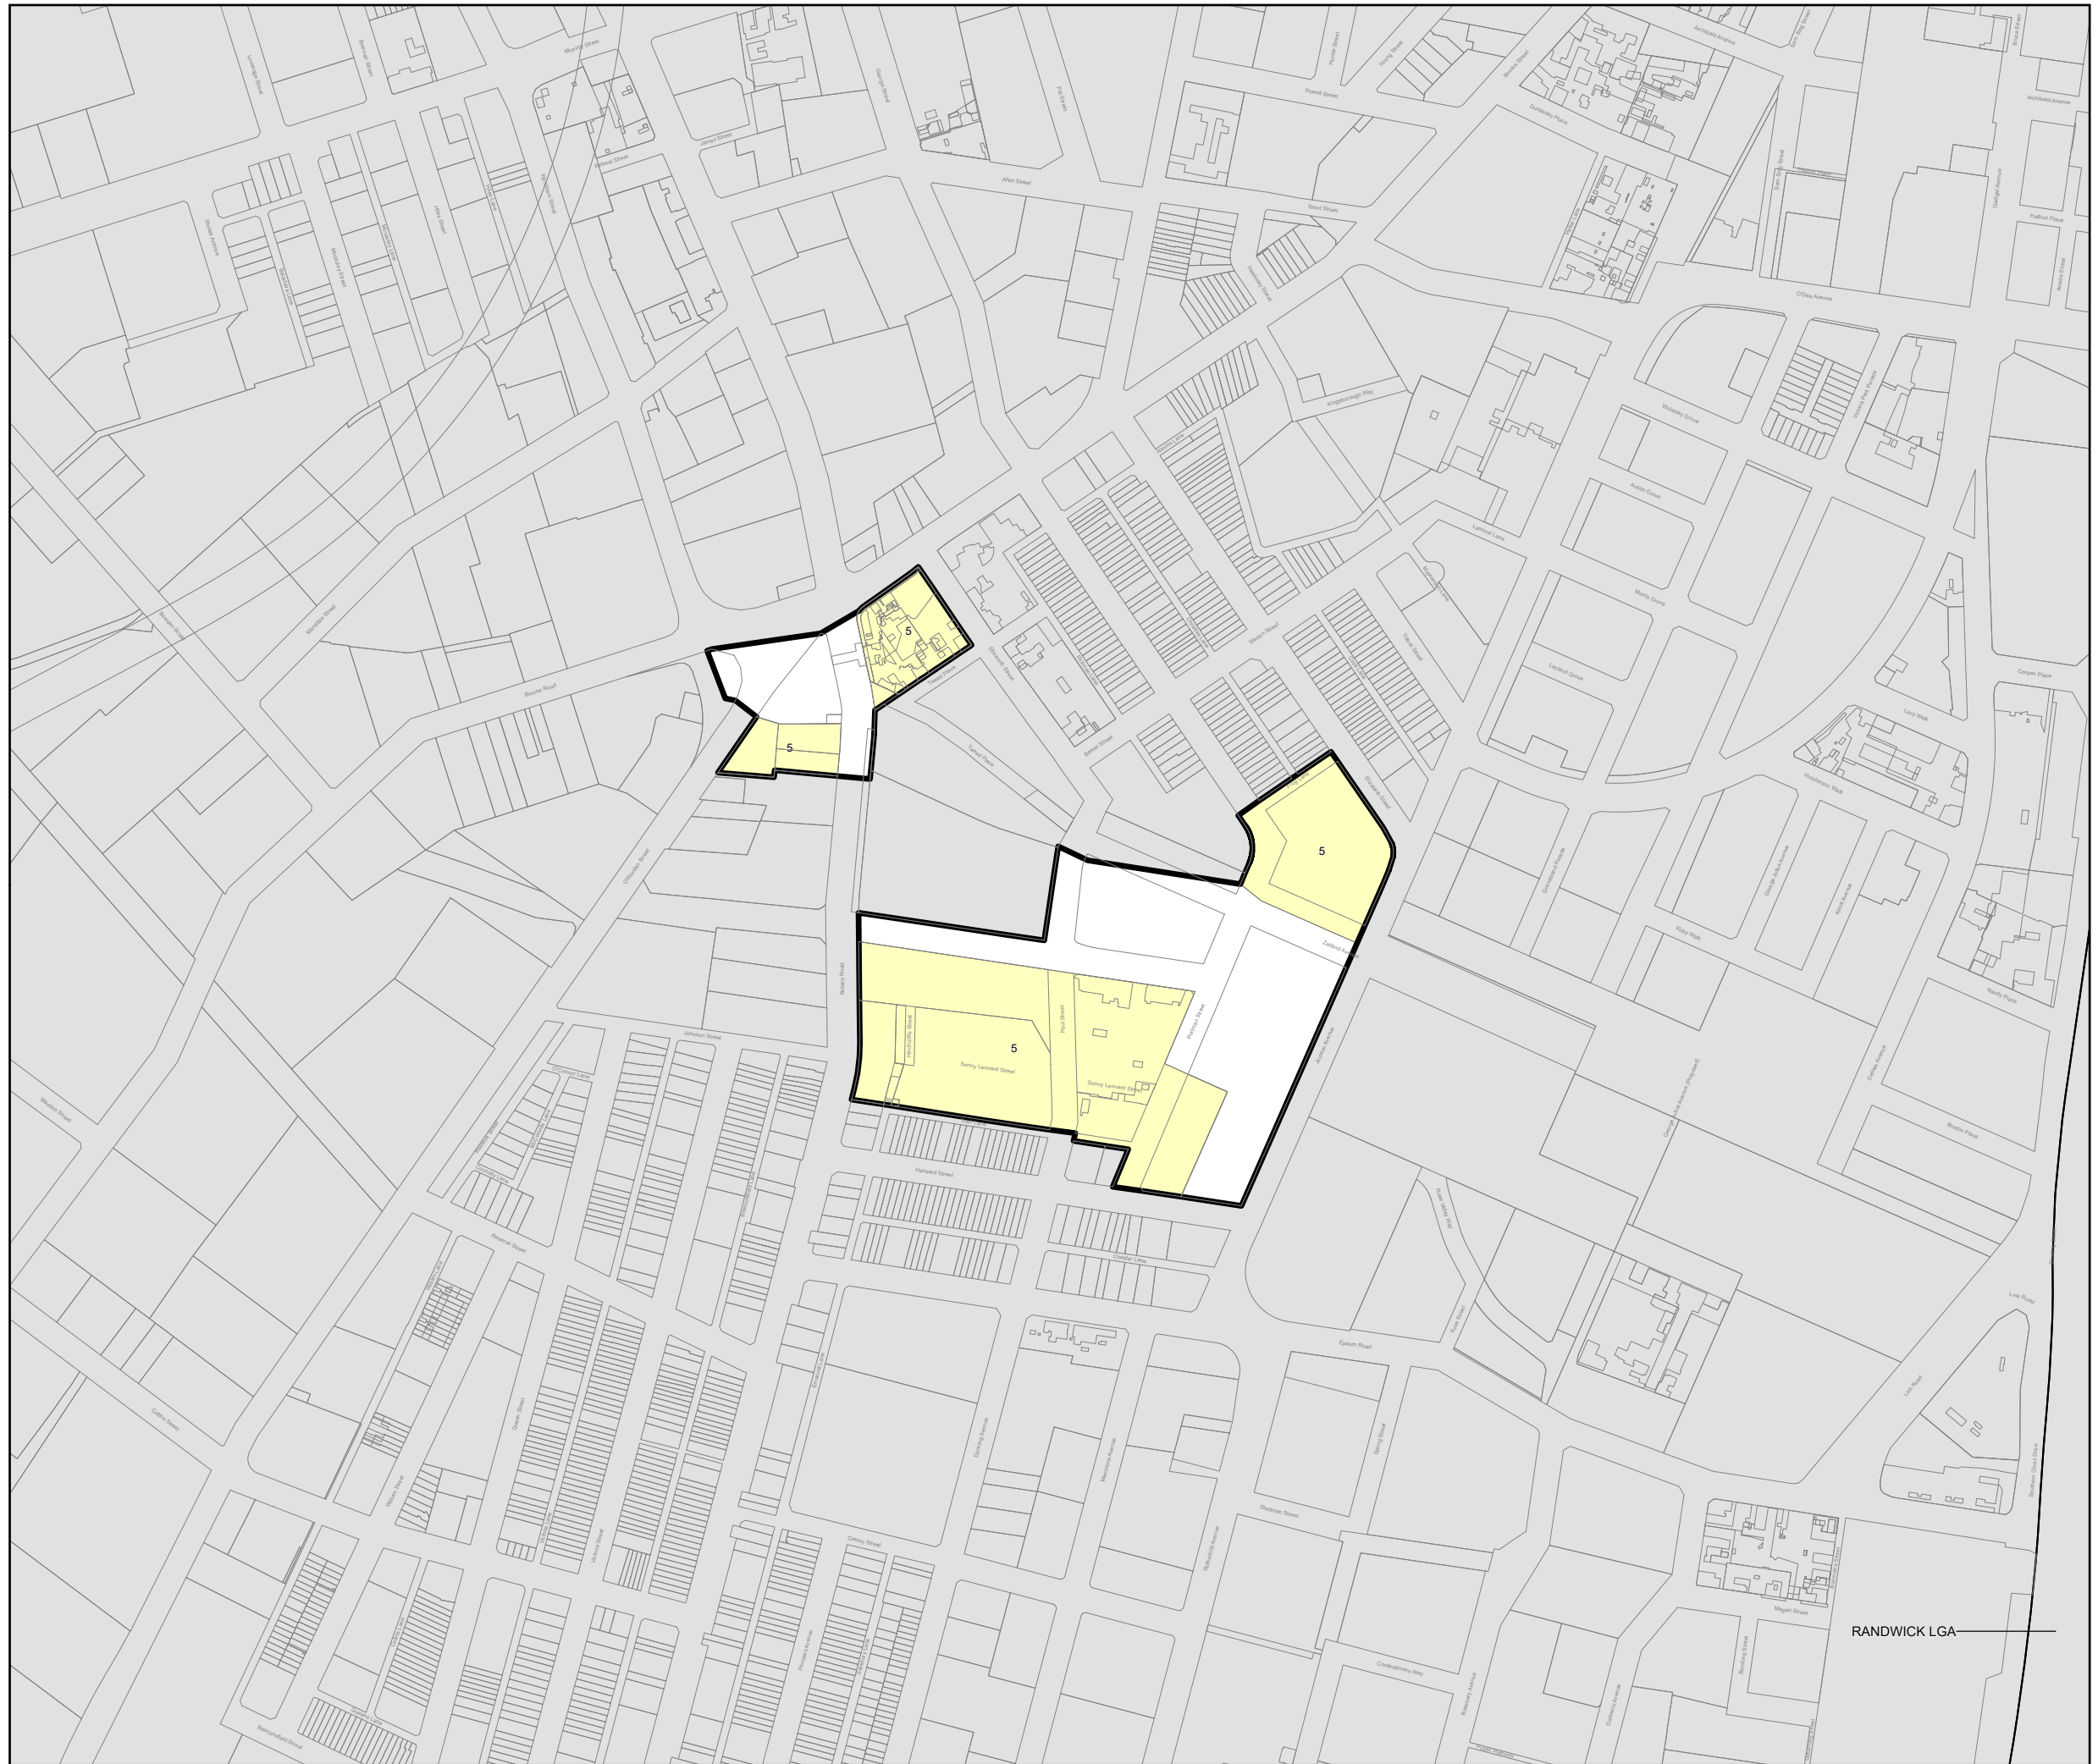

## Acid Sulfate Soils Map - Sheet ASS\_001

### Acid Sulfate Soils

5 Class 5

### Cadastrre

Cadastrre 11/07/2022 © City of Sydney

0 200 m

Scale: 1:5,000 @ A3

Projection: GDA 1994  
Zone 56

Map identification number:  
7200\_CEN\_ASS\_001\_005\_20220711