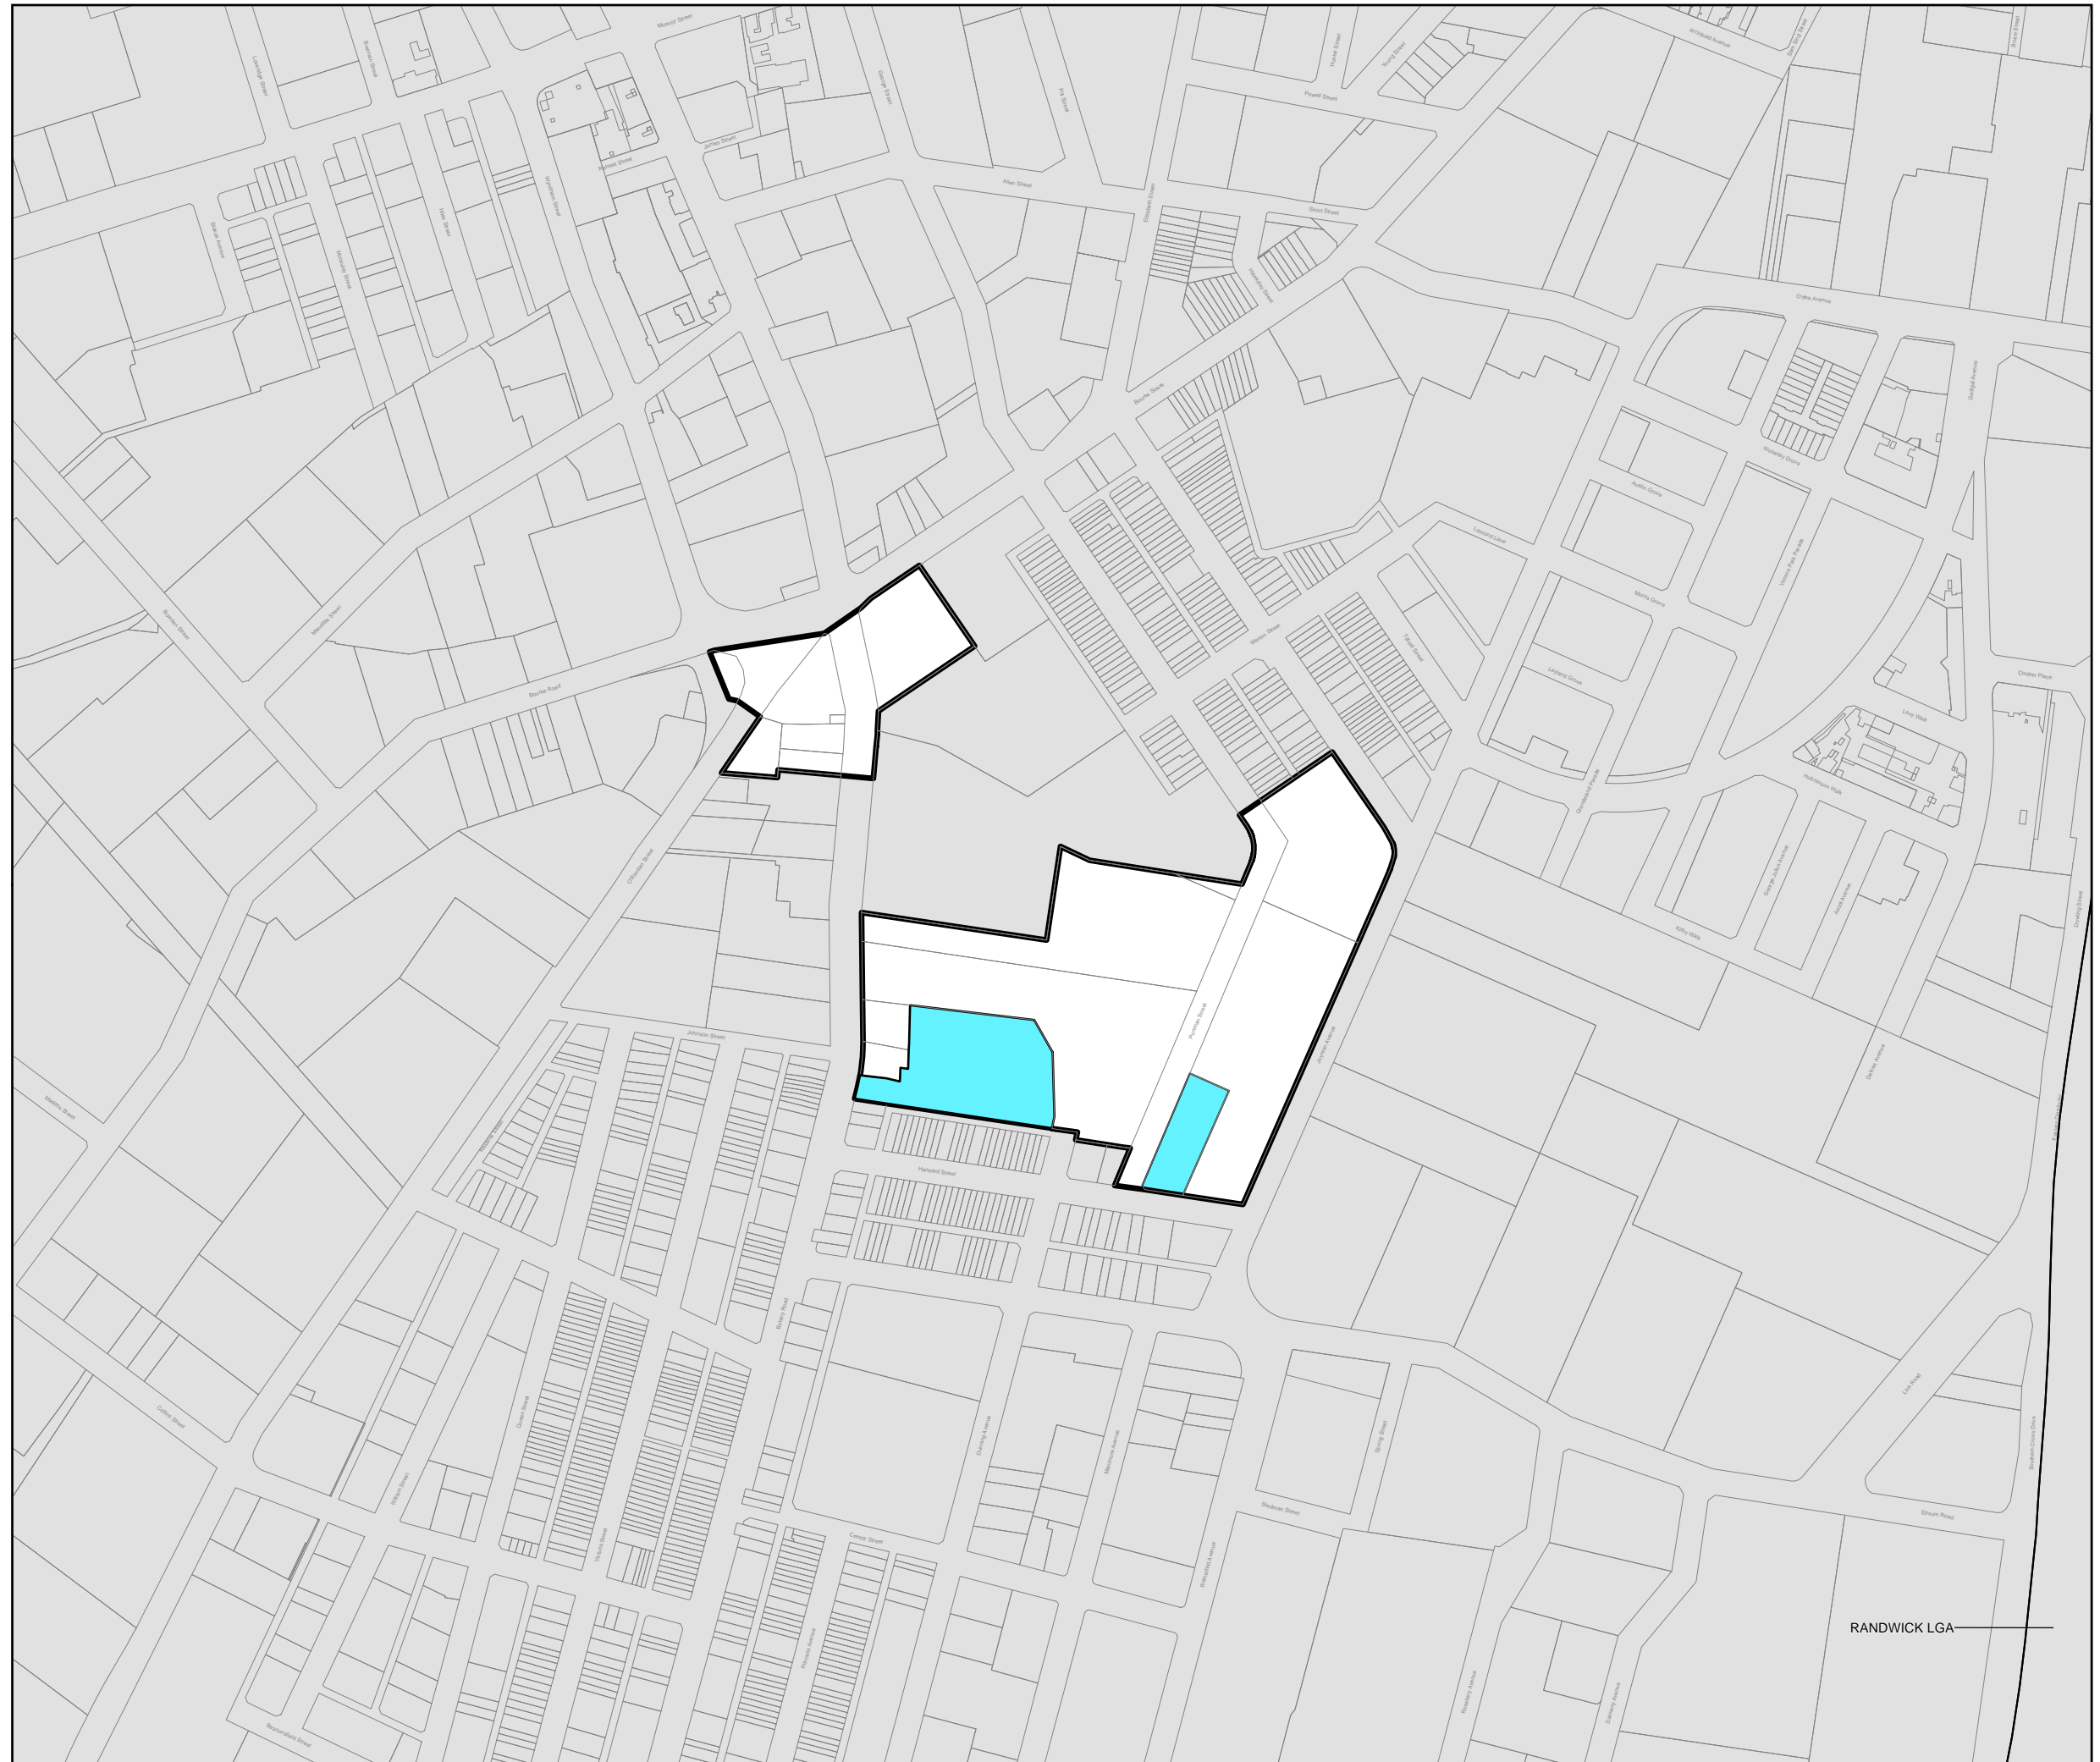

**Sydney
Local Environmental
Plan (Green Square
Town Centre - Stage 2)
2013**

Flood Planning Map
- Sheet FLD_001

Flood Planning Land

 Flood Planning Area

Cadastral

 Cadastre 25/03/2013 © City of Sydney

0  200m

Scale: 1:5,000 @ A3

Projection: GDA 1994
Zone 56

Map identification number:
7200_CEN_FLD_001_005_20130813

RANDWICK LGA