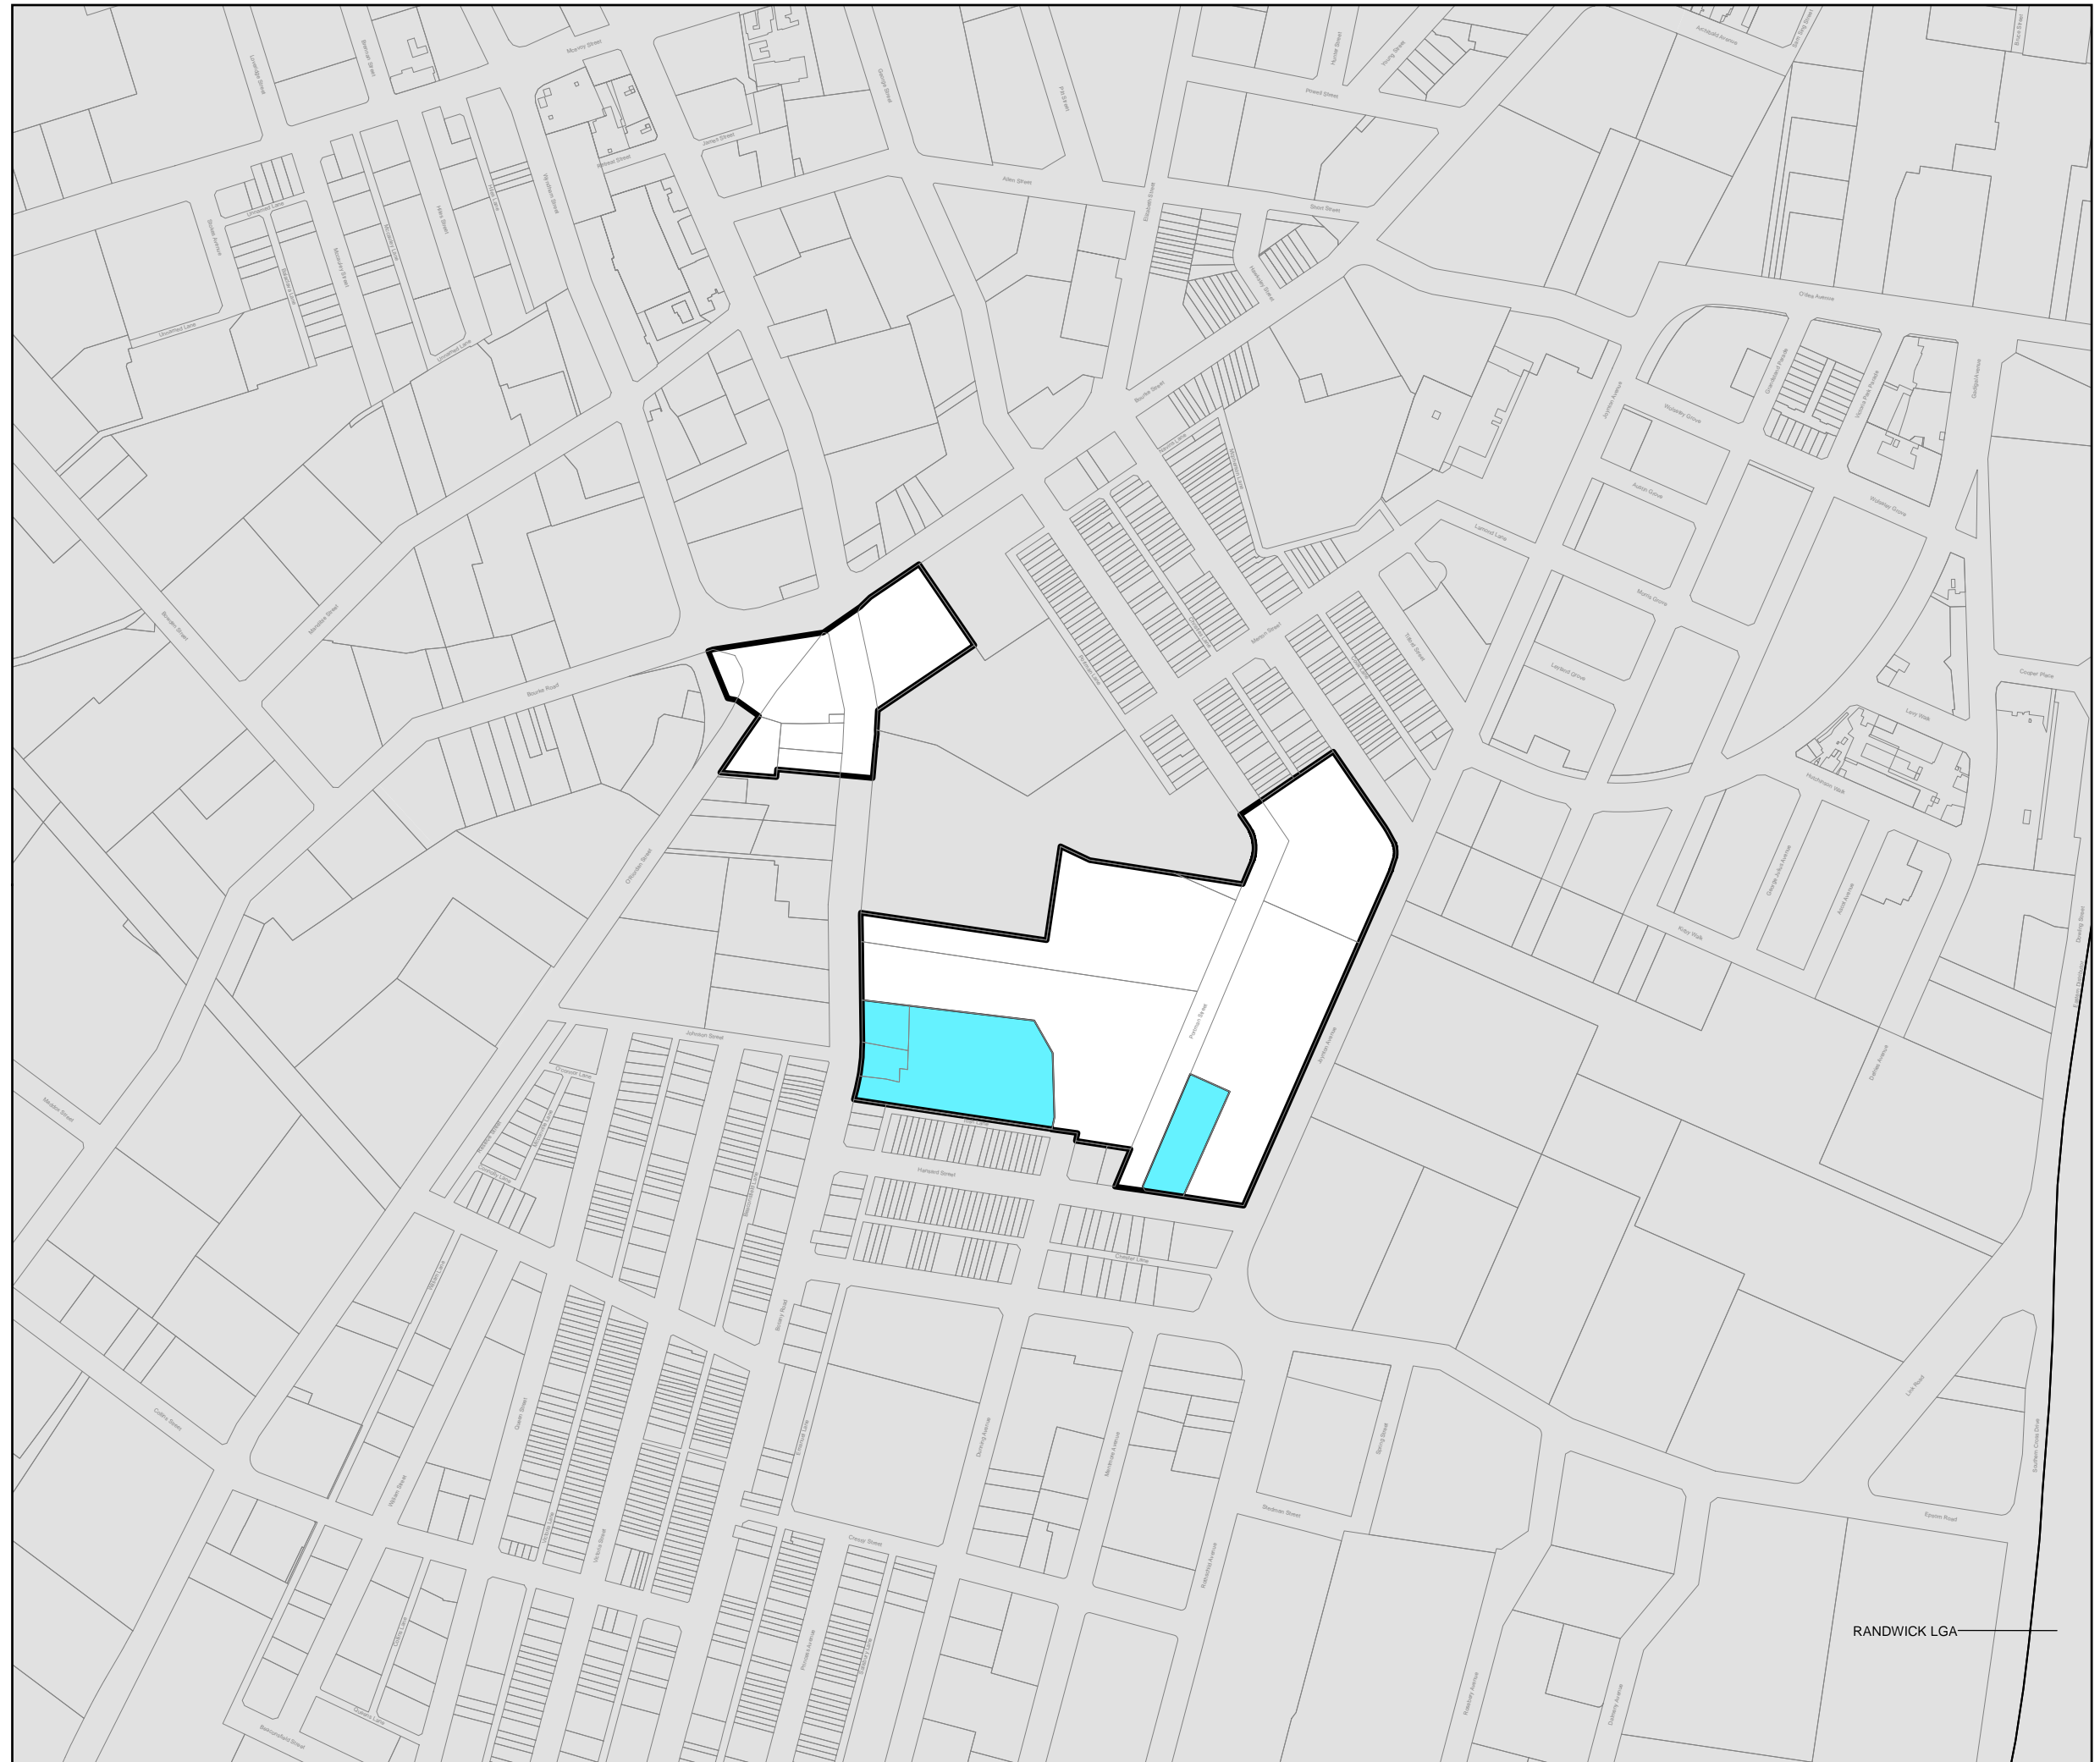

Sydney Local Environmental Plan (Green Square Town Centre - Stage 2) 2013

Flood Planning Map - Sheet FLD_001

Flood Planning Land

 Flood Planning Area

Cadastre

 Cadastre 11/11/2013 © City of Sydney

0 200m

Scale: 1:5,000 @ A3

Projection: GDA 1994
Zone 56

Map identification number:
7200_CEN_FLD_001_005_20131111

RANDWICK LGA