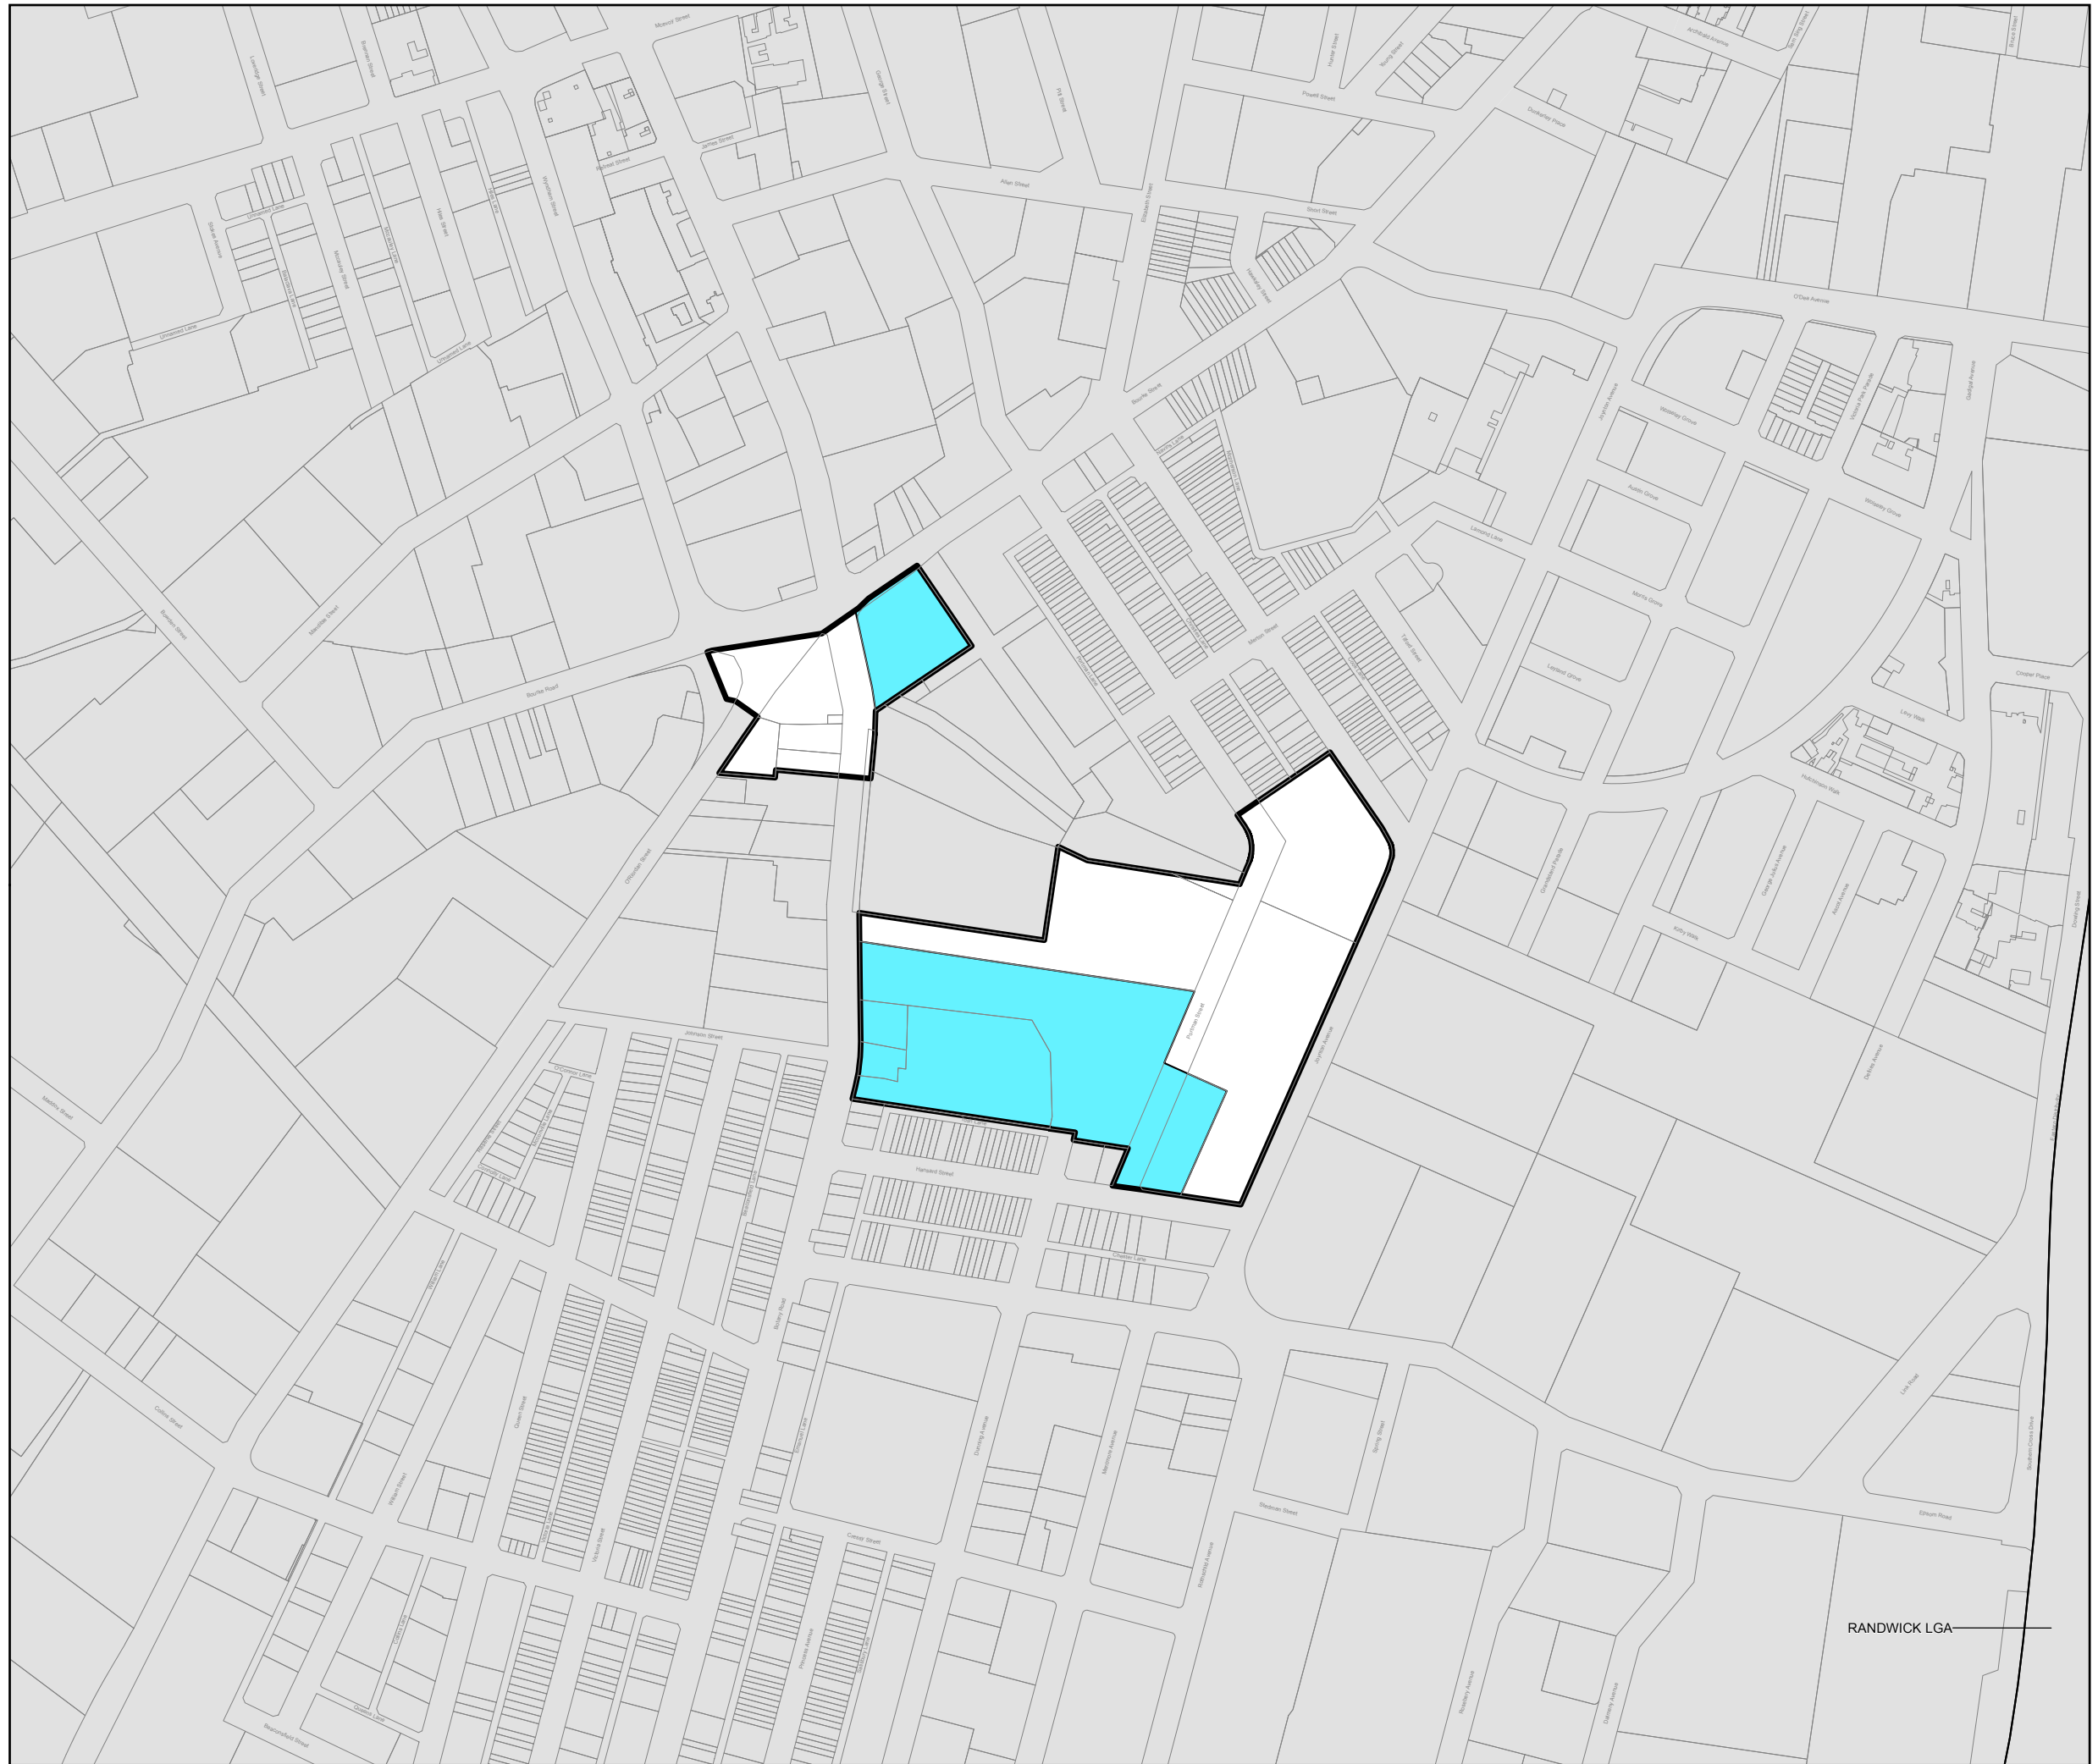

Sydney Local Environmental Plan (Green Square Town Centre - Stage 2) 2013

Flood Planning Map - Sheet FLD_001

Flood Planning Land

 Flood Planning Area

Cadastre

 Cadastre 13/01/2015 © City of Sydney

0 200 m

Scale: 1:5,000 @ A3

Projection: GDA 1994
Zone 56

Map identification number:
7200_CEN_FLD_001_005_20150113

RANDWICK LGA