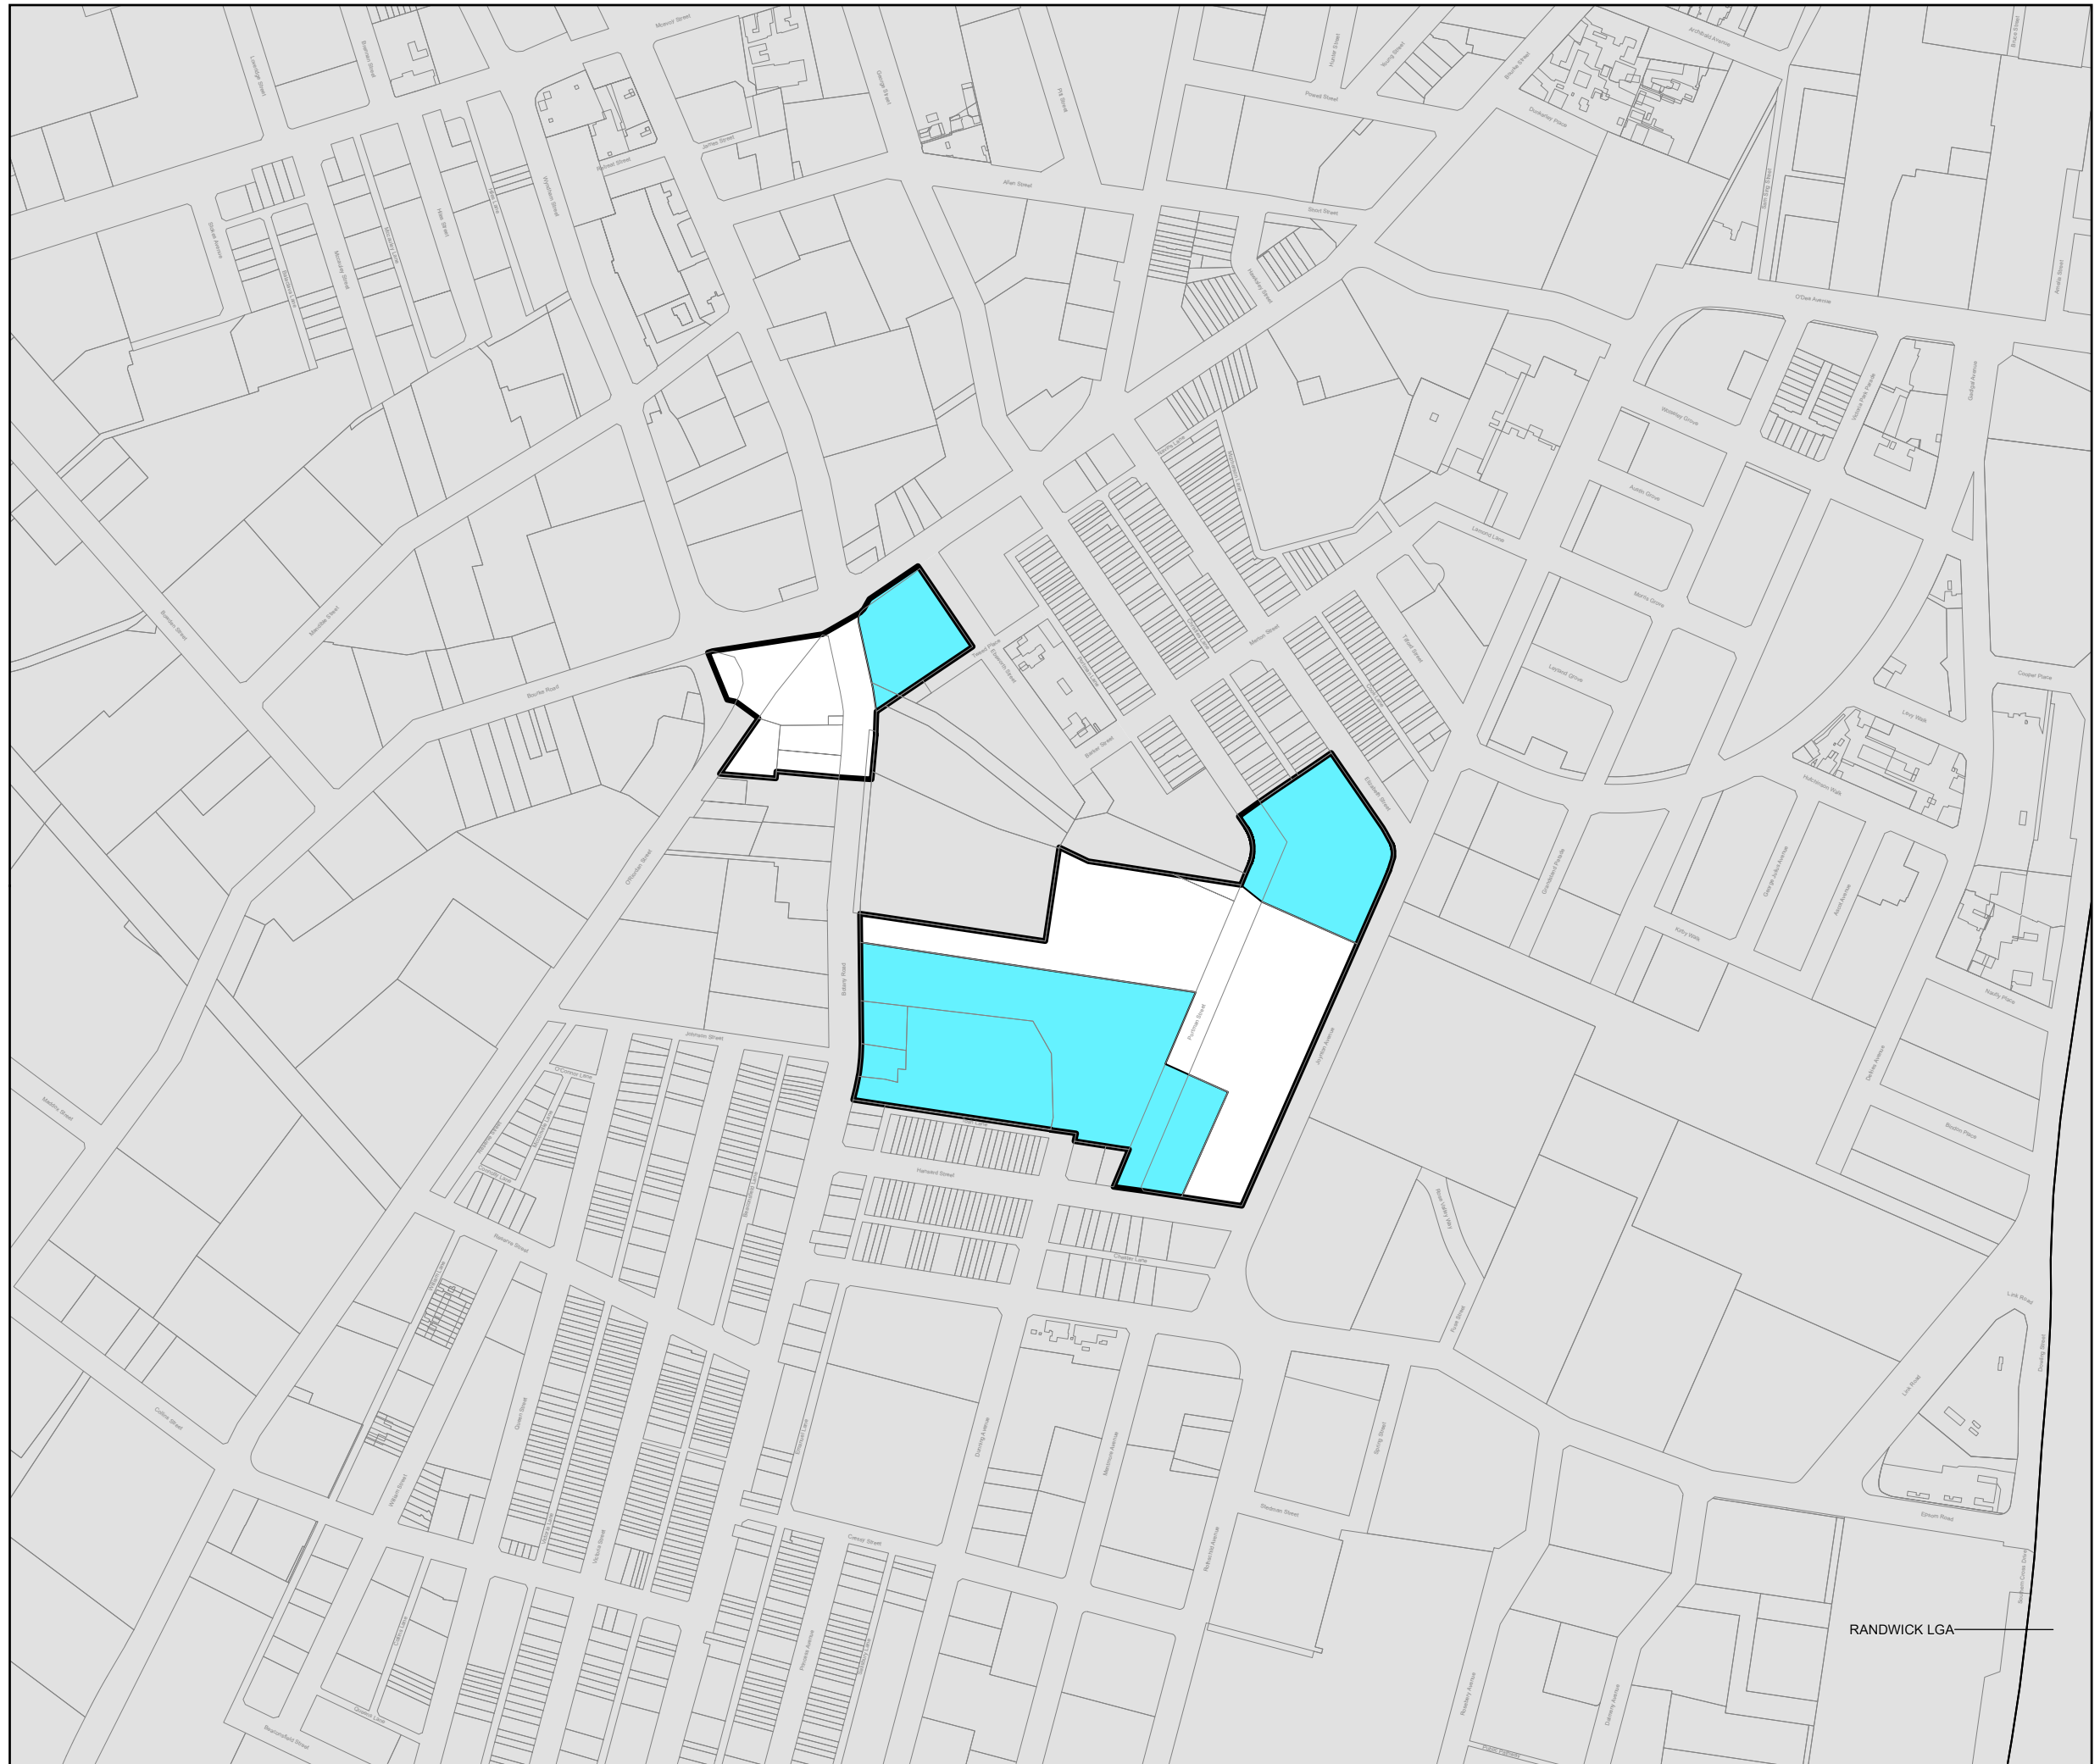

Sydney Local Environmental Plan (Green Square Town Centre - Stage 2) 2013

Flood Planning Map - Sheet FLD_001

Flood Planning Land

 Flood Planning Area

Cadastral

 Cadastre 12/01/2018 © City of Sydney

0 200 m

Scale: 1:5,000 @ A3

Projection: GDA 1994
Zone 56

Map identification number:
7200_CEN_FLD_001_005_20180112