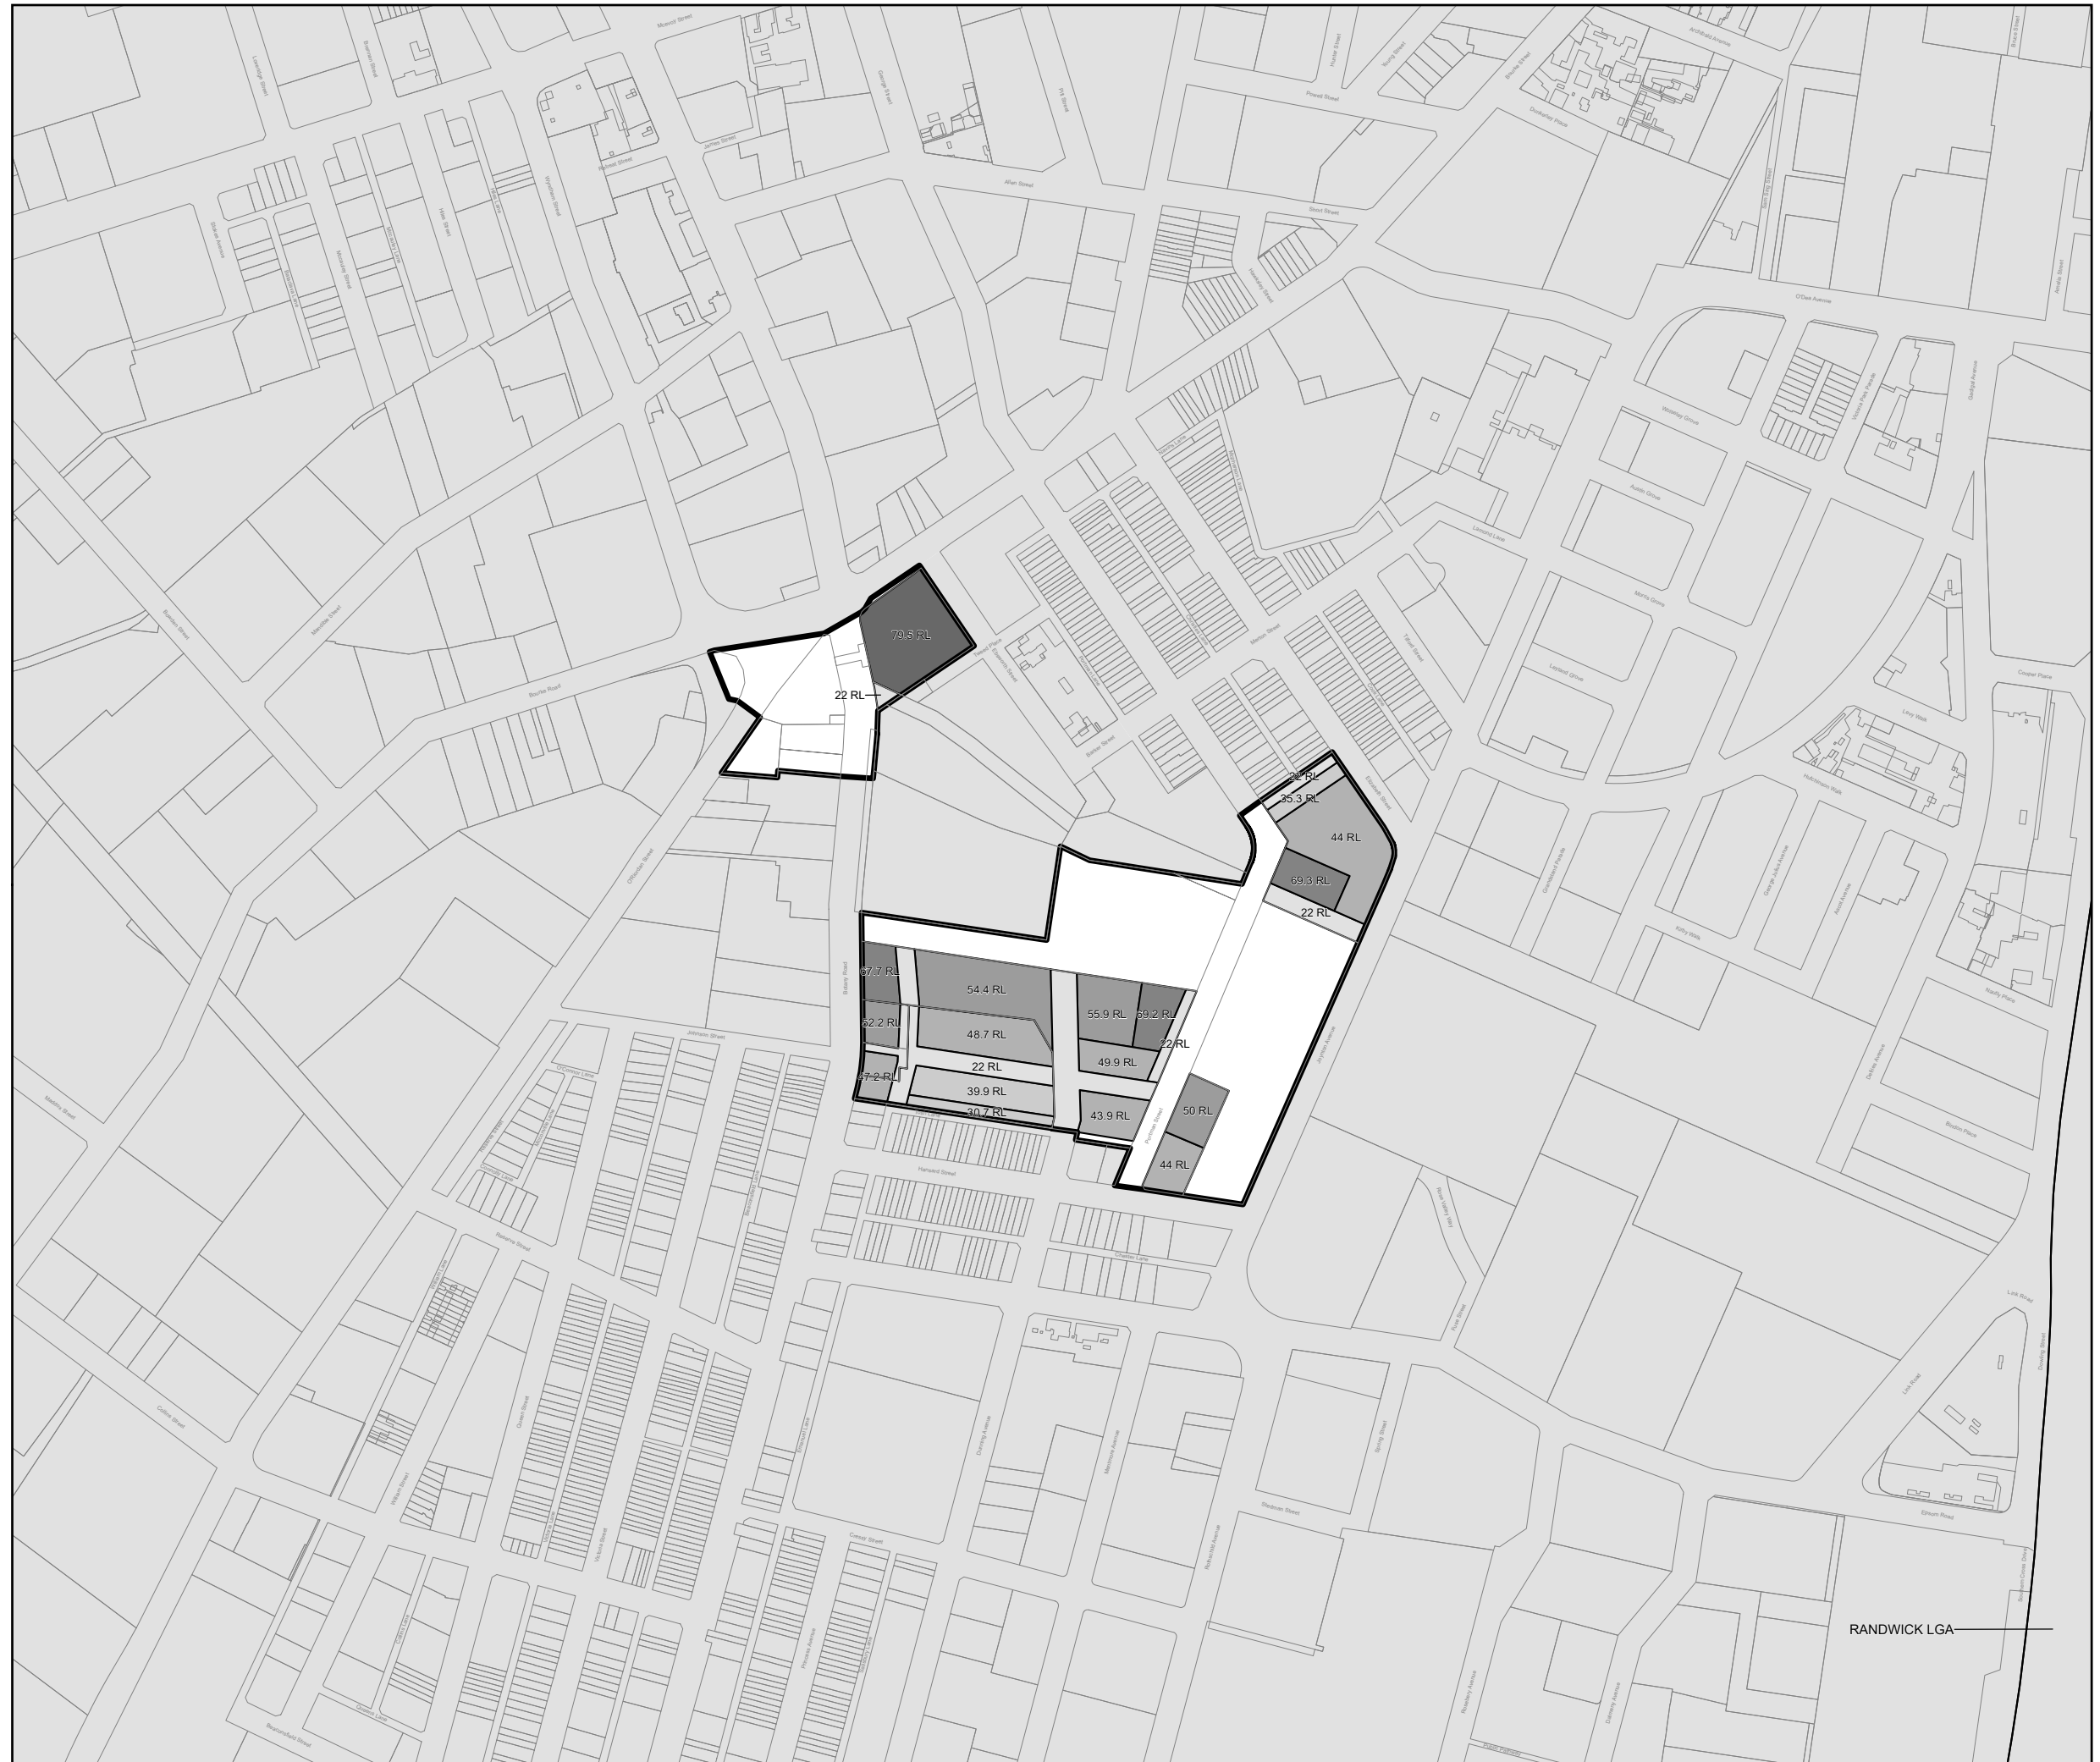

Sydney Local Environmental Plan (Green Square Town Centre - Stage 2) 2013

Height of Buildings Map - Sheet HOB_001

Maximum Building Height (RL)

Cadastre

White outline: Cadastre 12/01/2018 © City of Sydney

Scale: 1:5,000 @ A3

Projection: GDA 1994
Zone 56

Map identification number:
7200_CEN_HOB_001_005_20180112

RANDWICK LGA