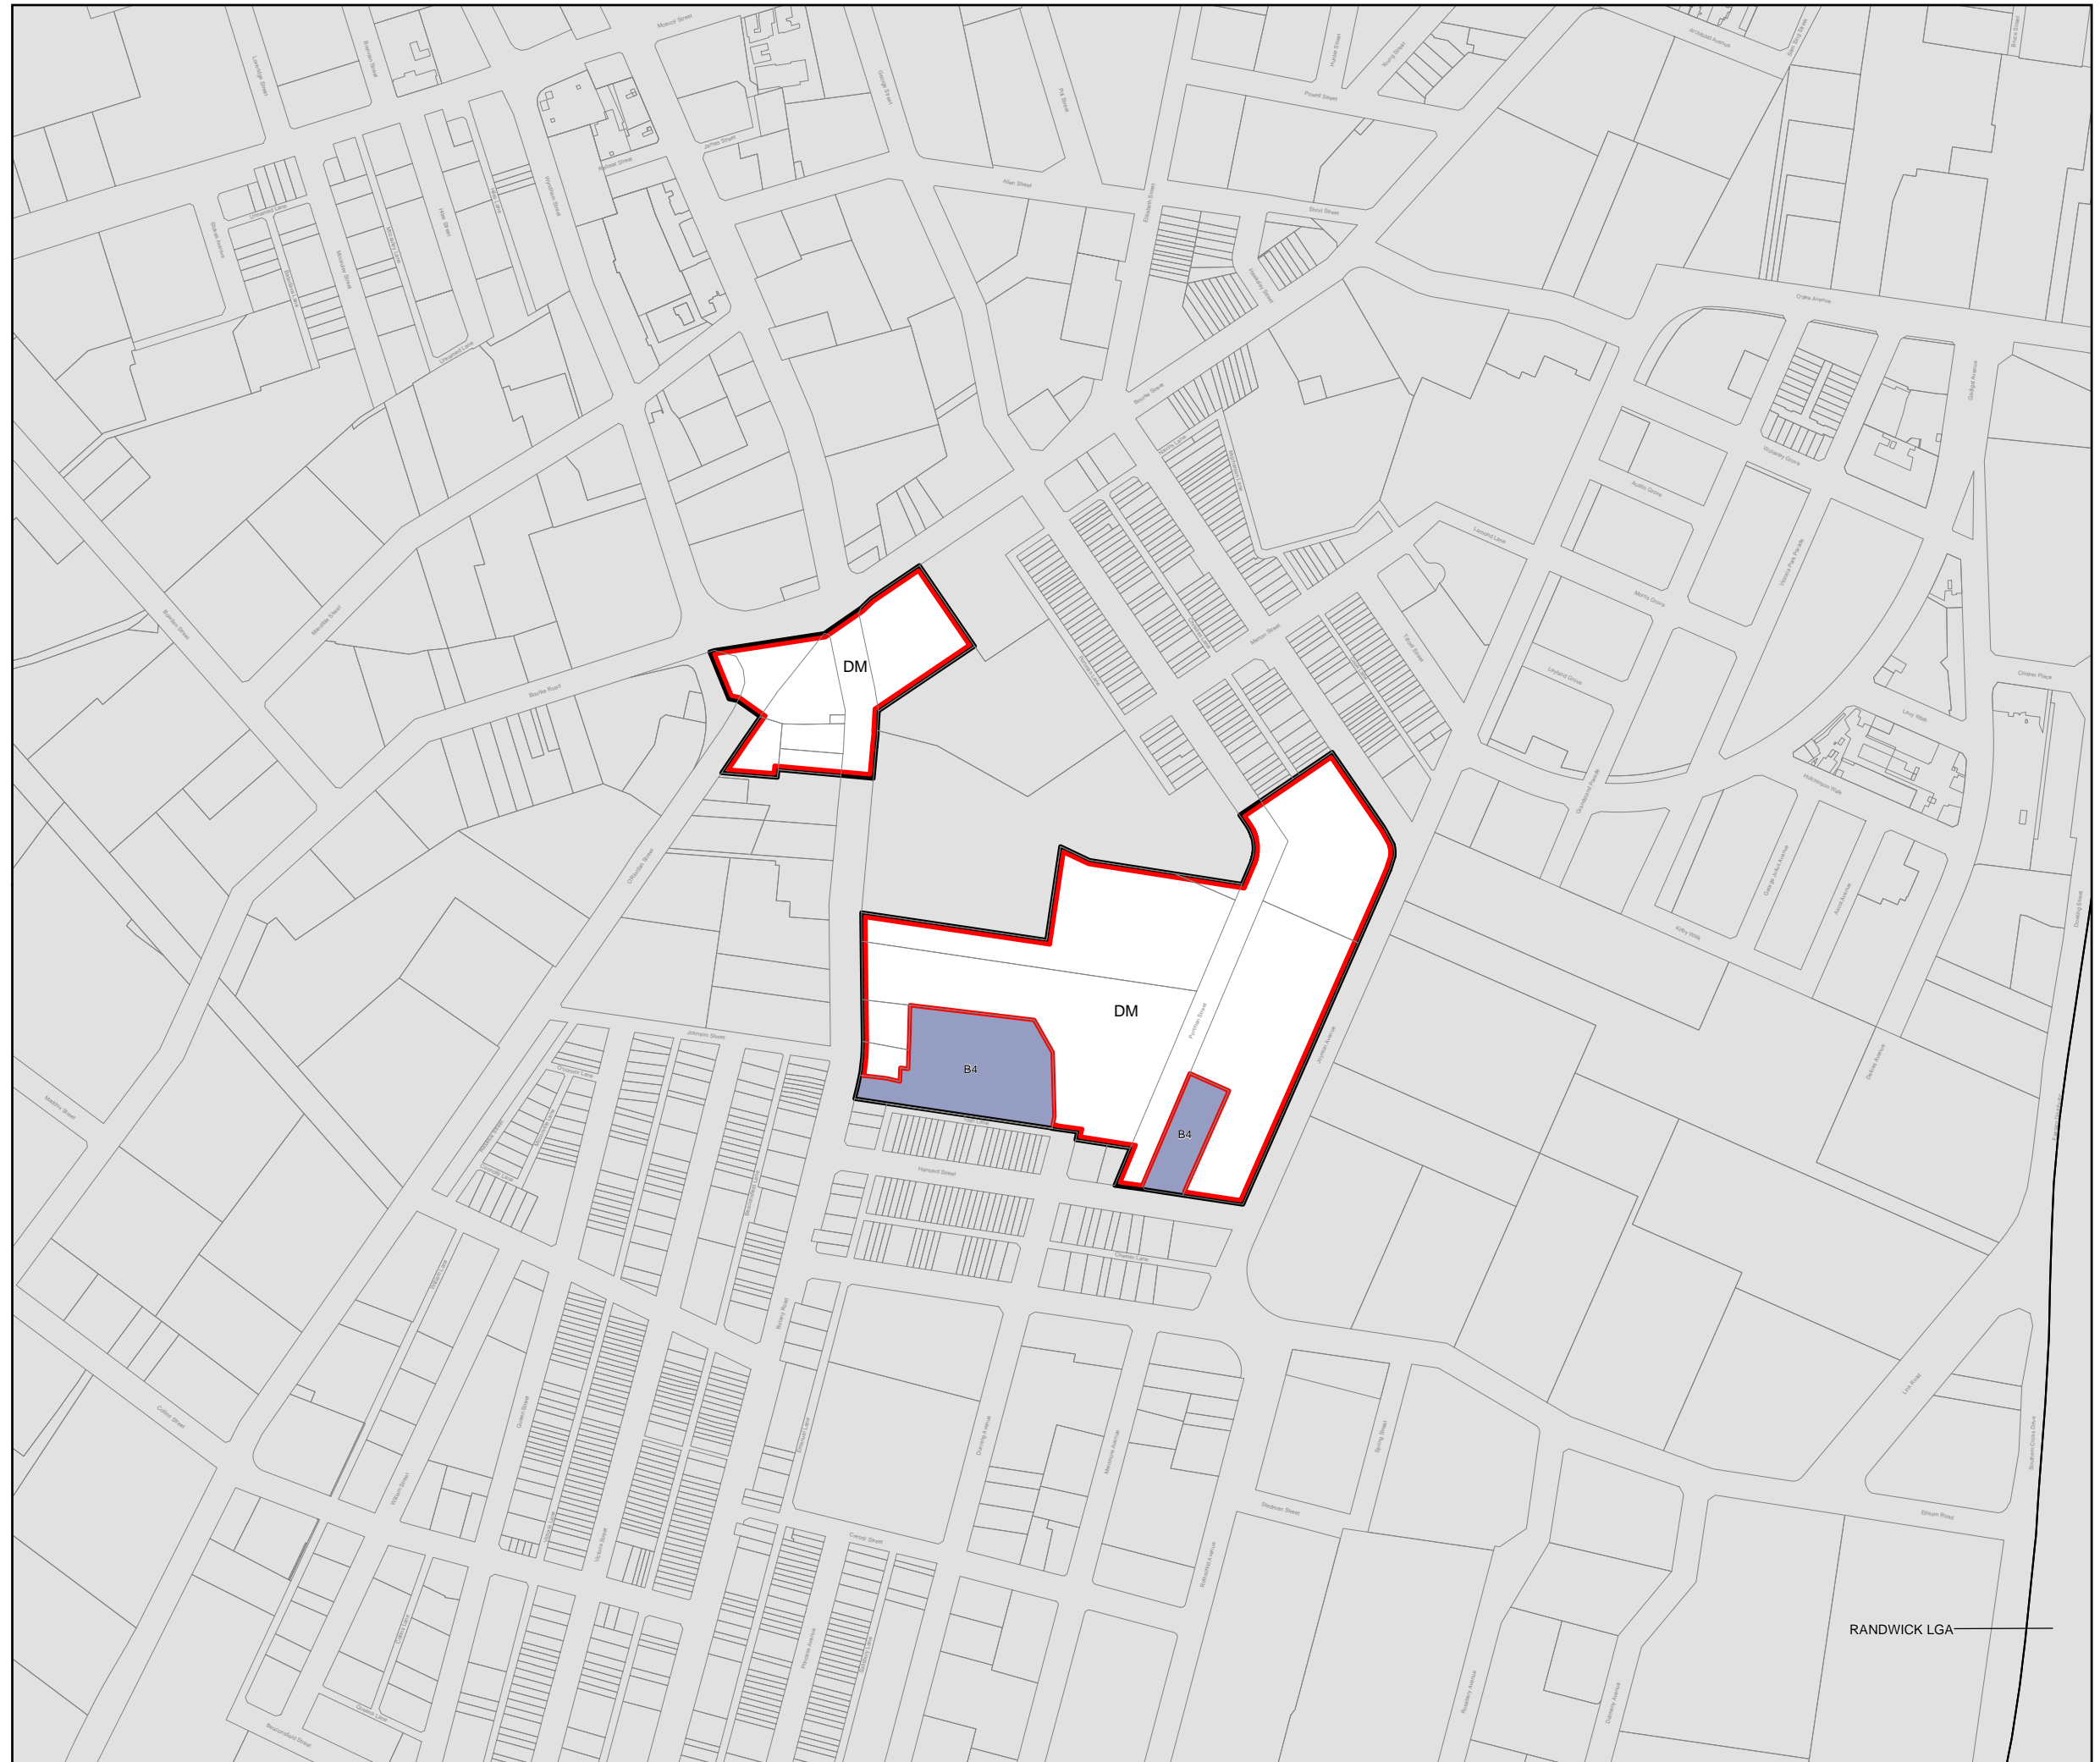

Sydney Local Environmental Plan (Green Square Town Centre - Stage 2) 2013

Land Zoning Map - Sheet LZN_001

Zone

 B4 Mixed Use

 DM Deferred Matter

Cadastre

 Cadastre 05/06/2013 © City of Sydney

Scale: 1:5,000 @ A3

Projection: GDA 1994
Zone 56

Map identification number:
7200_CEN_LZN_001_005_20130612

RANDWICK LGA