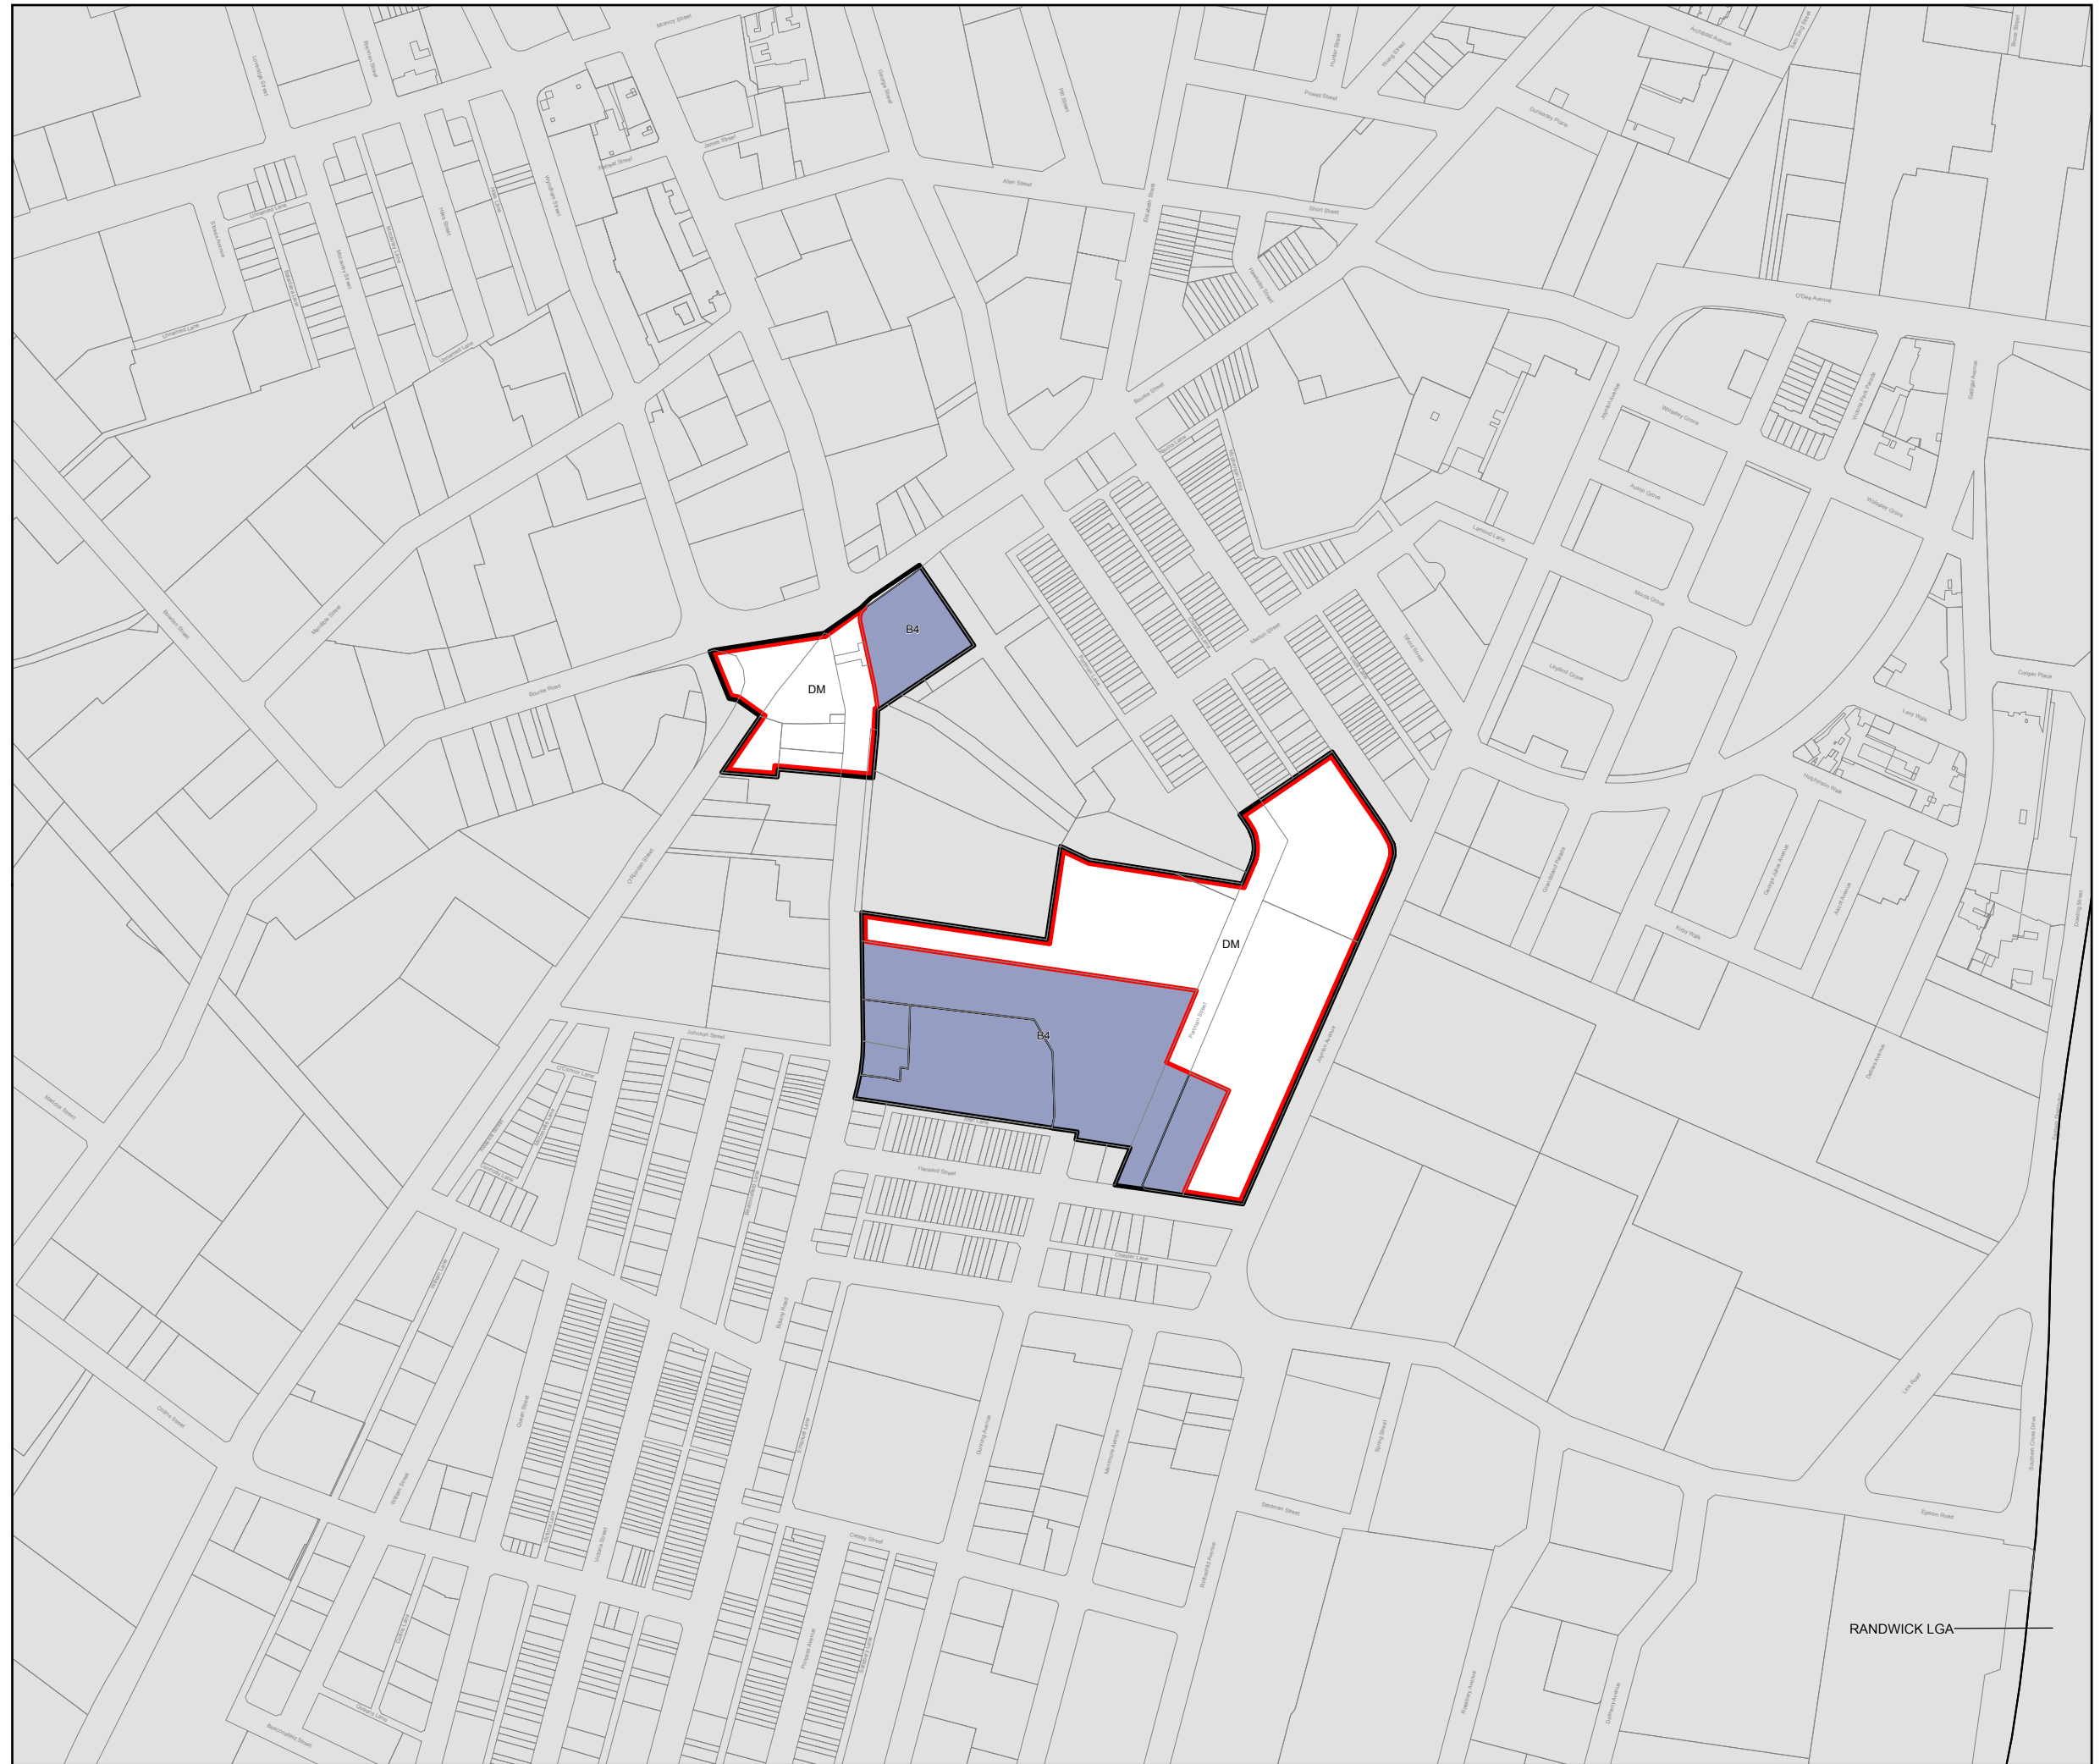

**Sydney
Local Environmental
Plan (Green Square
Town Centre - Stage 2)
2013**

Land Zoning Map
- Sheet LZN_001

Zone

 B4 Mixed Use

 DM Deferred Matter

Cadastre

 Cadastre 13/01/2015 © City of Sydney

Scale: 1:5,000 @ A3

Projection: GDA 1994
Zone 56

Map identification number:
7200_CEN_LZN_001_005_20150113

RANDWICK LGA