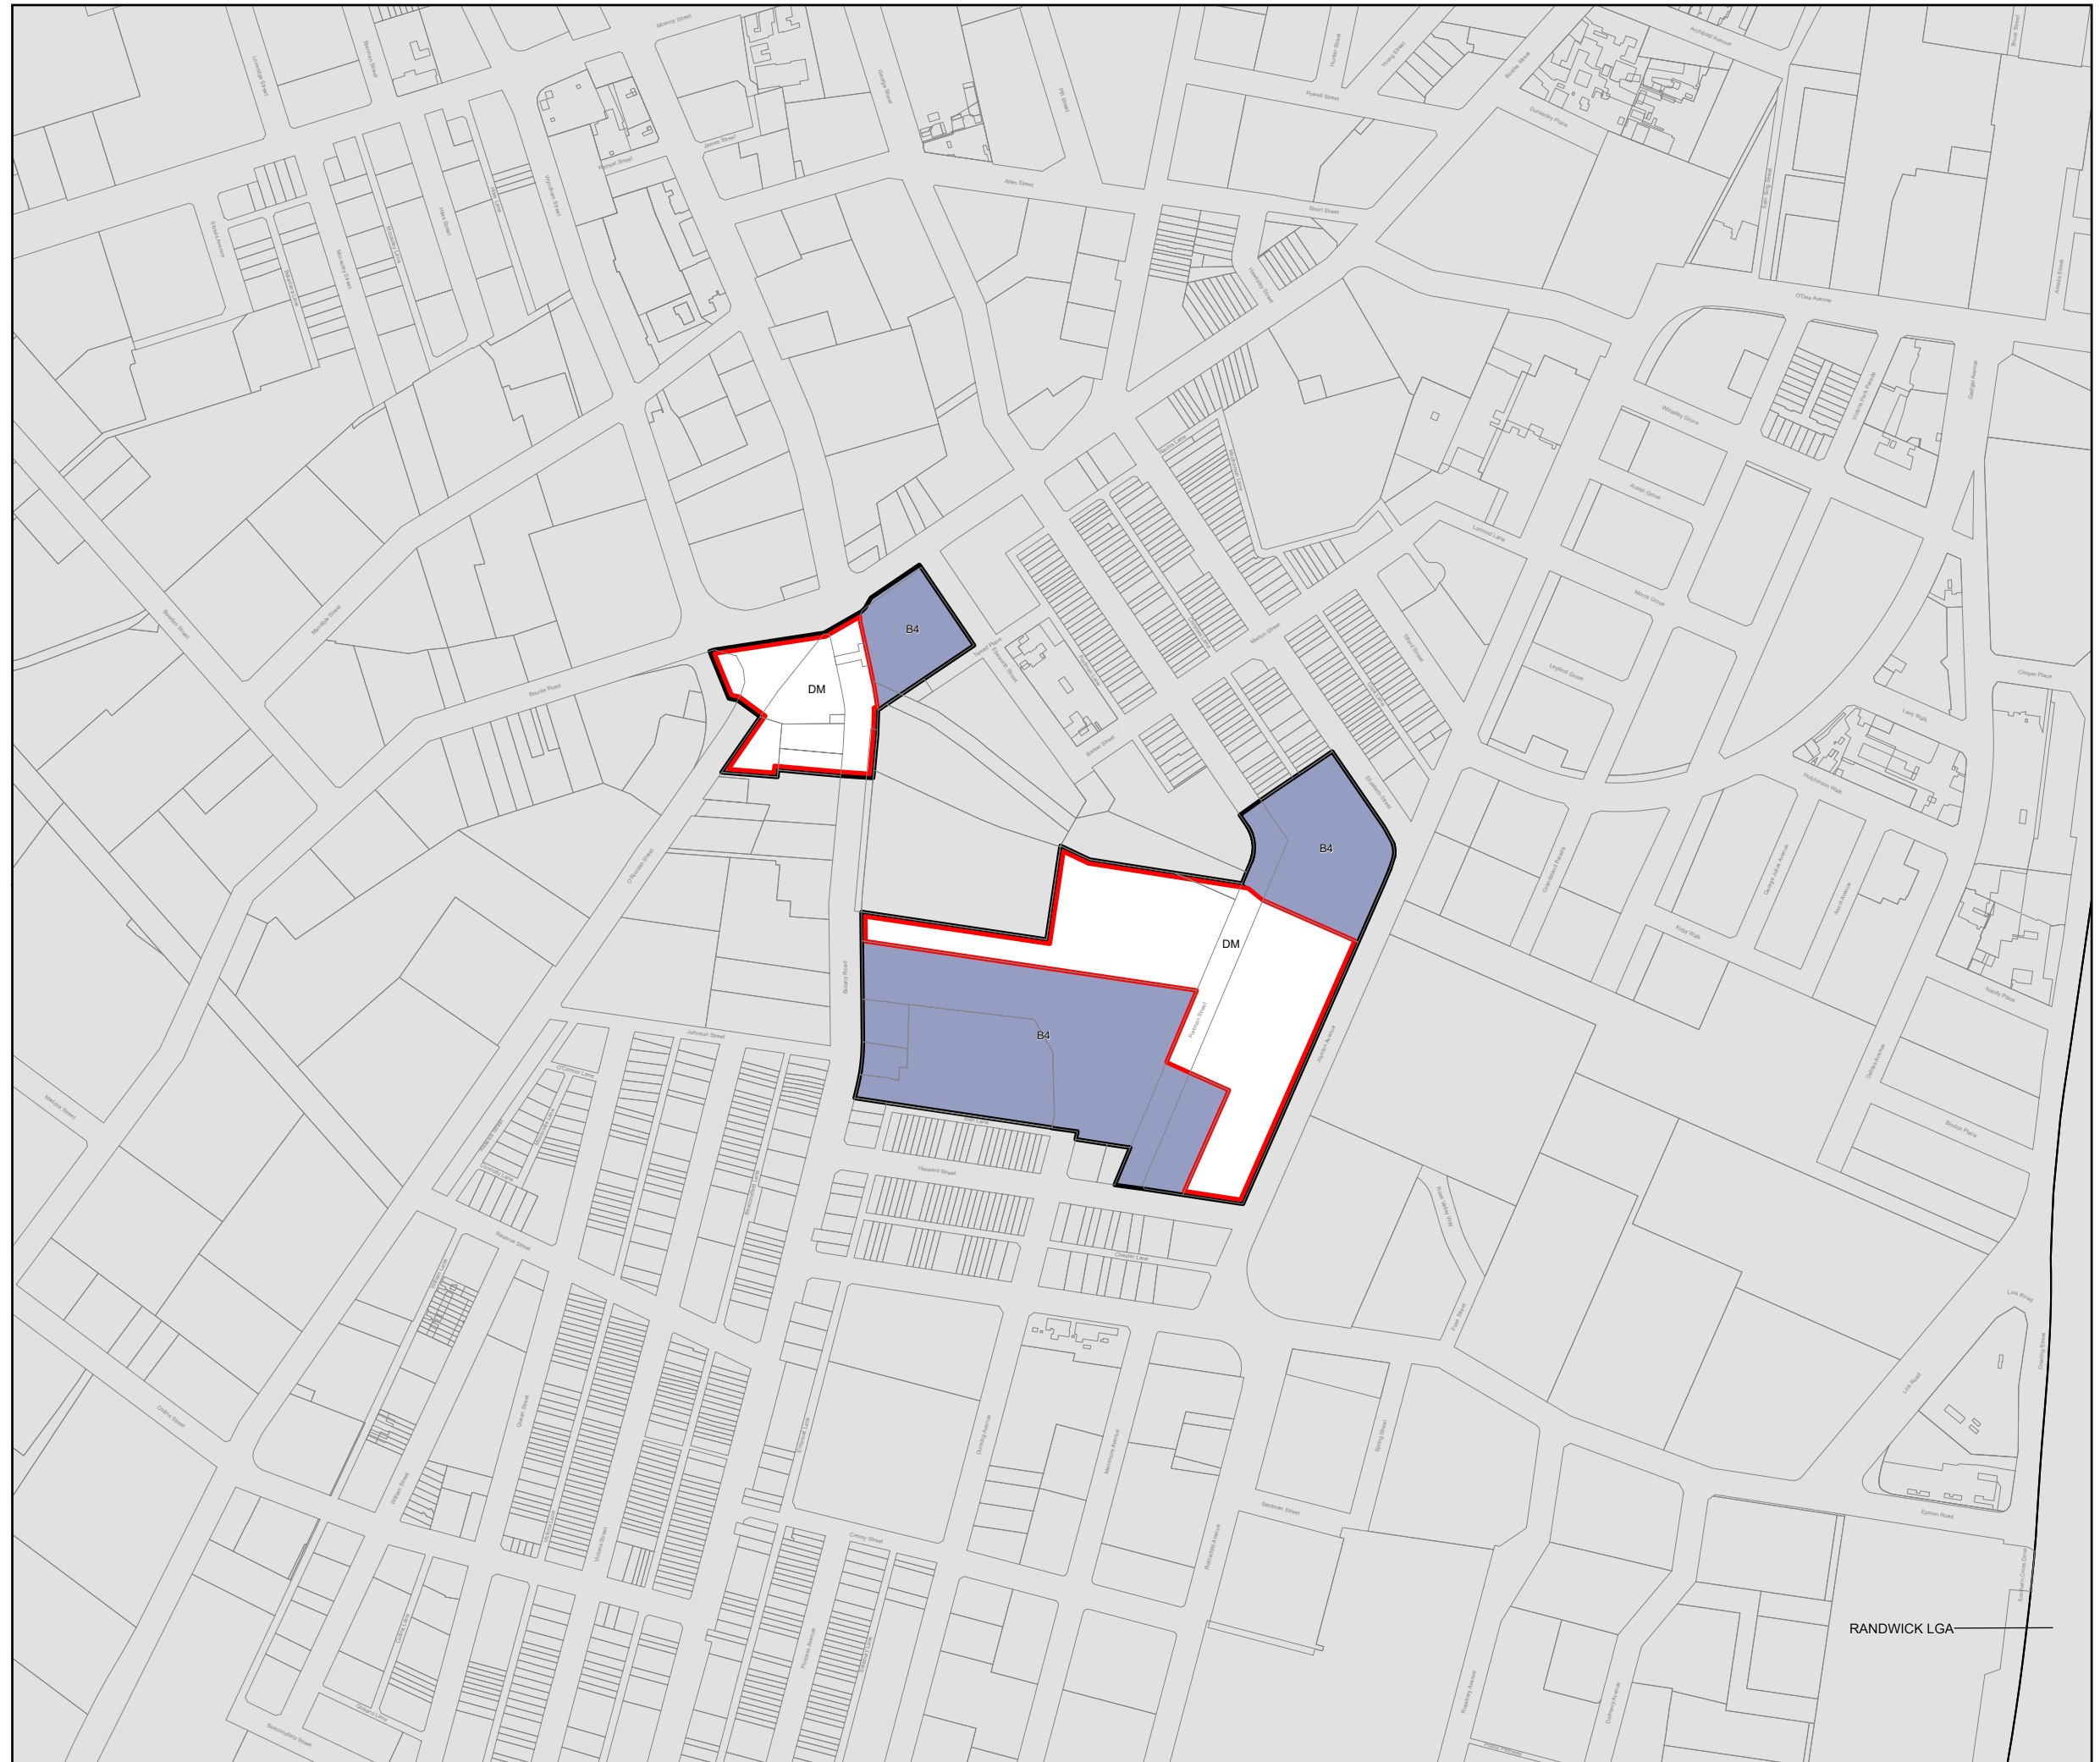

# Sydney Local Environmental Plan (Green Square Town Centre - Stage 2) 2013

Land Zoning Map  
- Sheet LZN\_001

### Zone

 B4 Mixed Use

 DM Deferred Matter

### Cadastre

 Cadastre 12/01/2018 © City of Sydney

0  200m

Scale: 1:5,000 @ A3

Projection: GDA 1994  
Zone 56

Map identification number:  
7200\_CEN\_LZN\_001\_005\_20180112