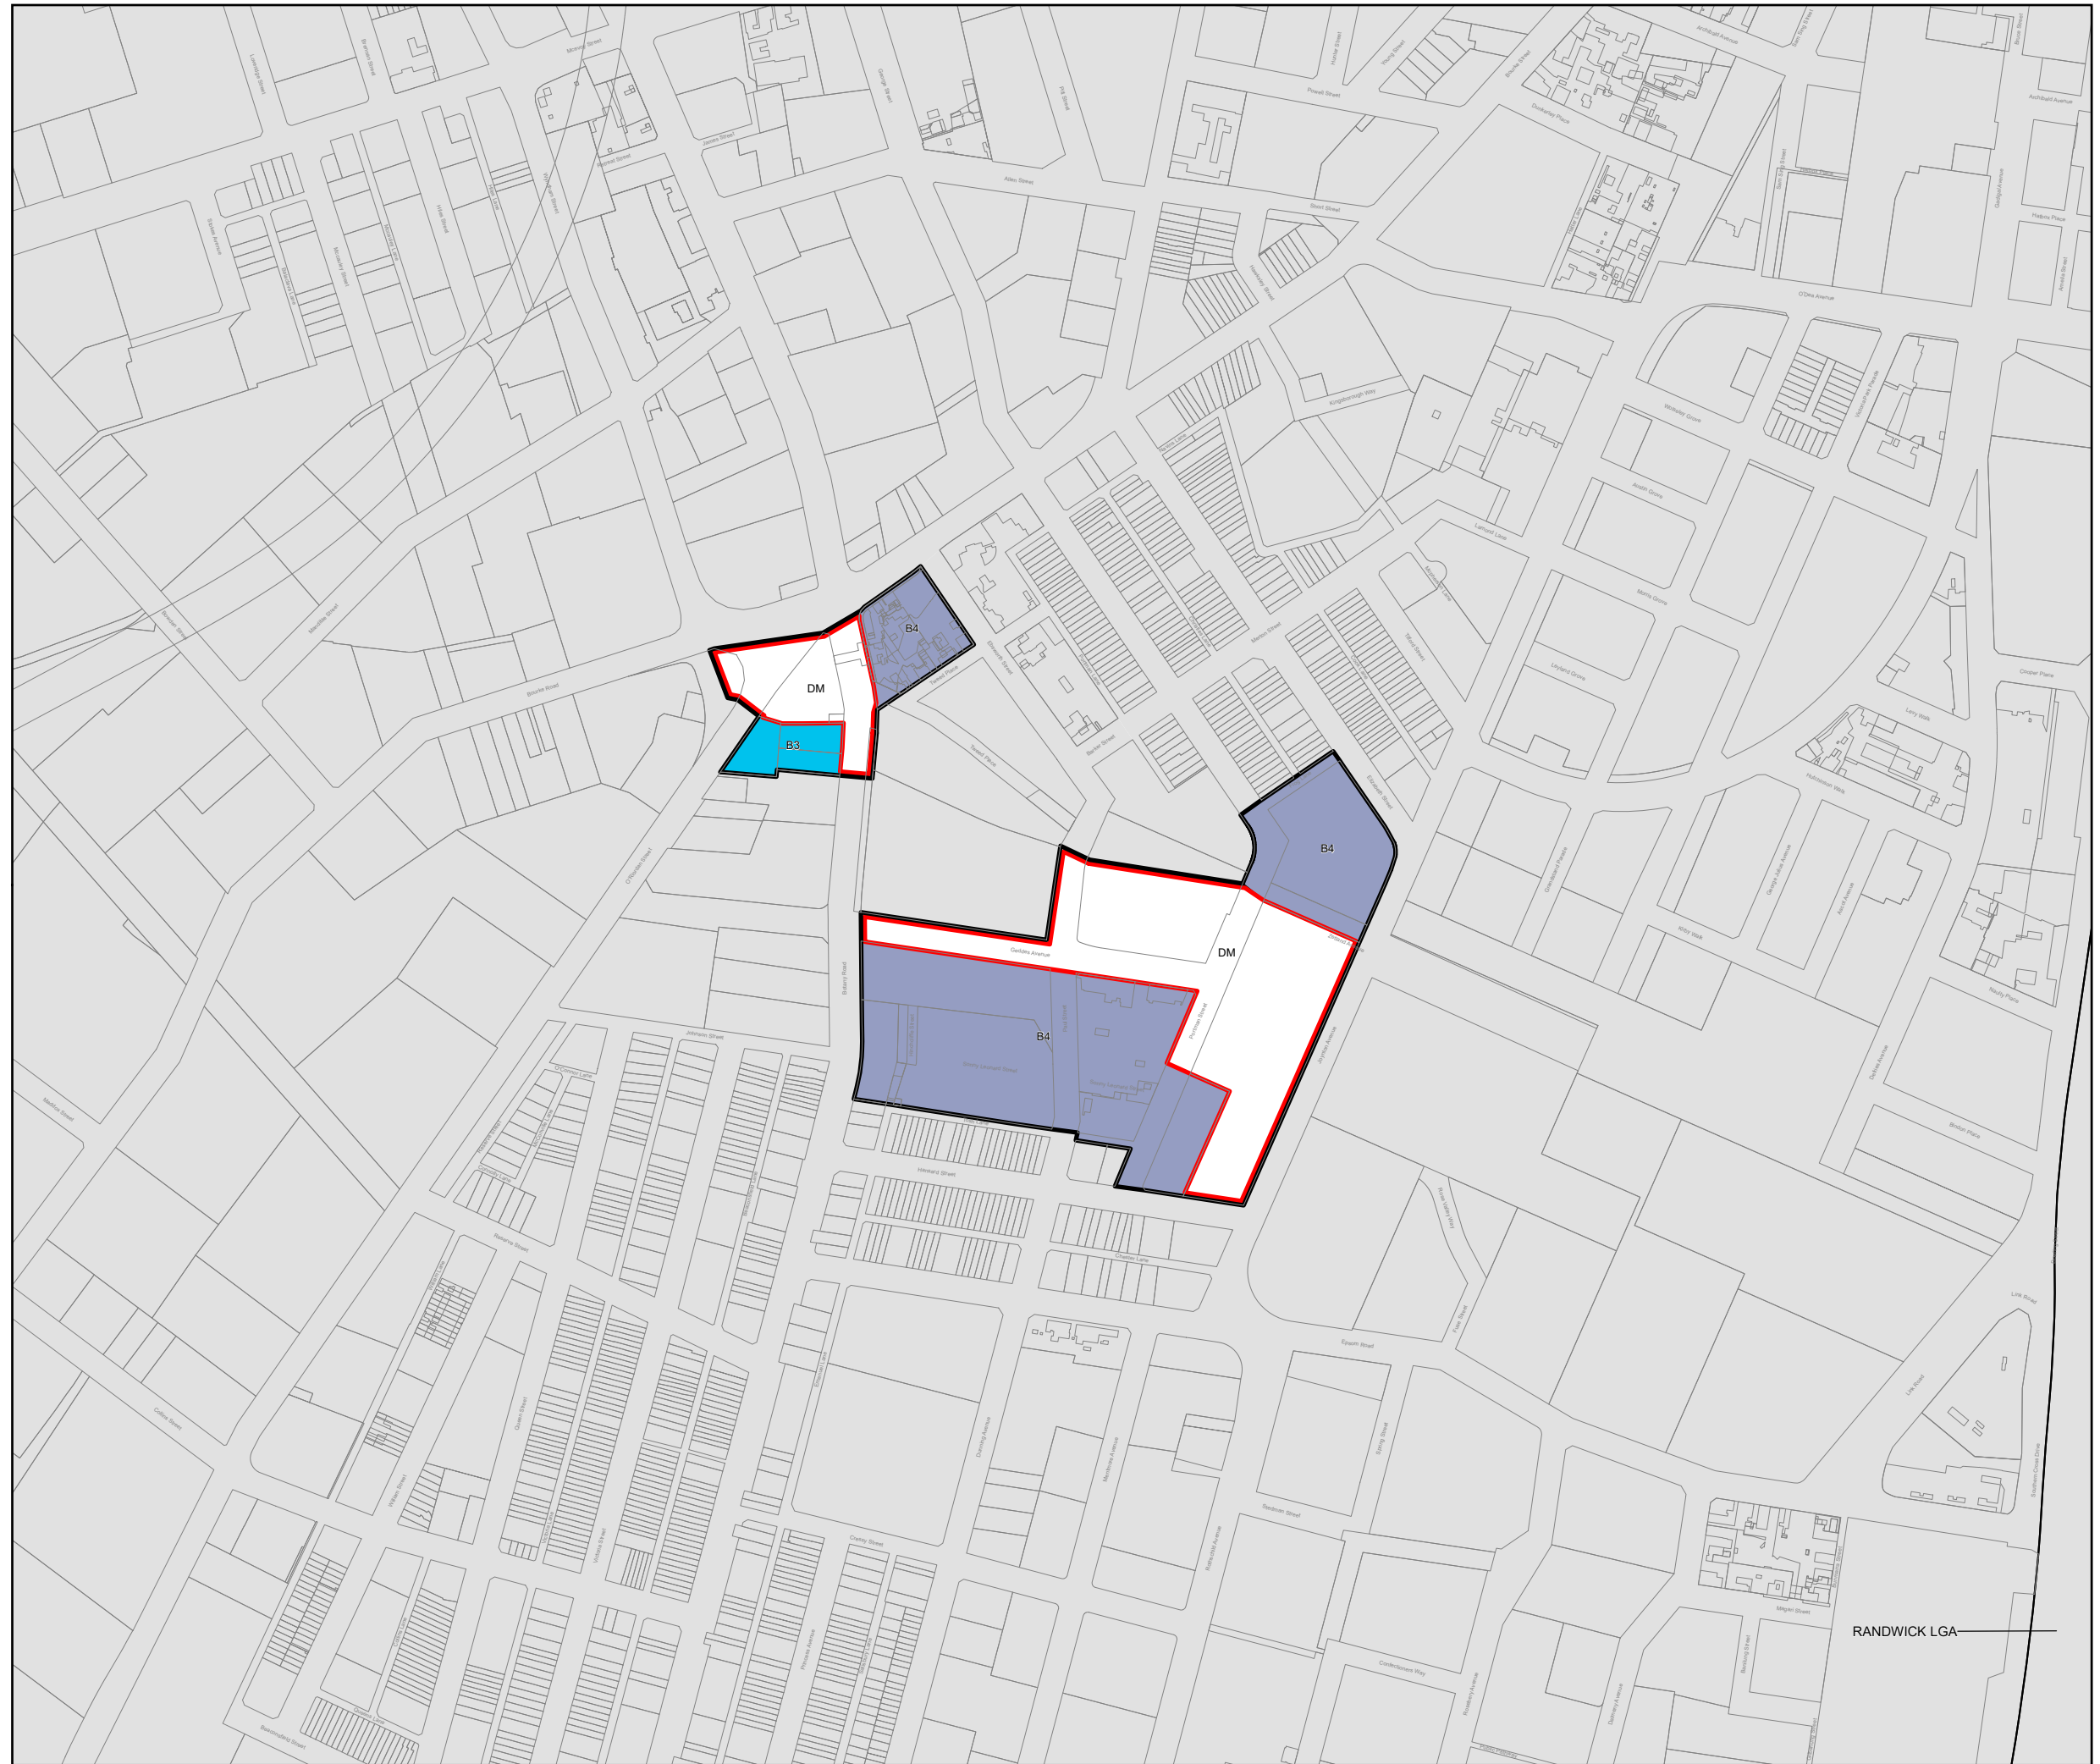

Sydney Local Environmental Plan (Green Square Town Centre - Stage 2) 2013

Land Zoning Map - Sheet LZN_001

Zone

- B3 Commercial Core
- B4 Mixed Use
- DM Deferred Matter

Cadastre

- Cadastre 16/11/2021 © City of Sydney

Scale: 1:5,000 @ A3

Projection: GDA 1994
Zone 56

Map identification number:
7200_CEN_LZN_001_005_20211116

RANDWICK LGA