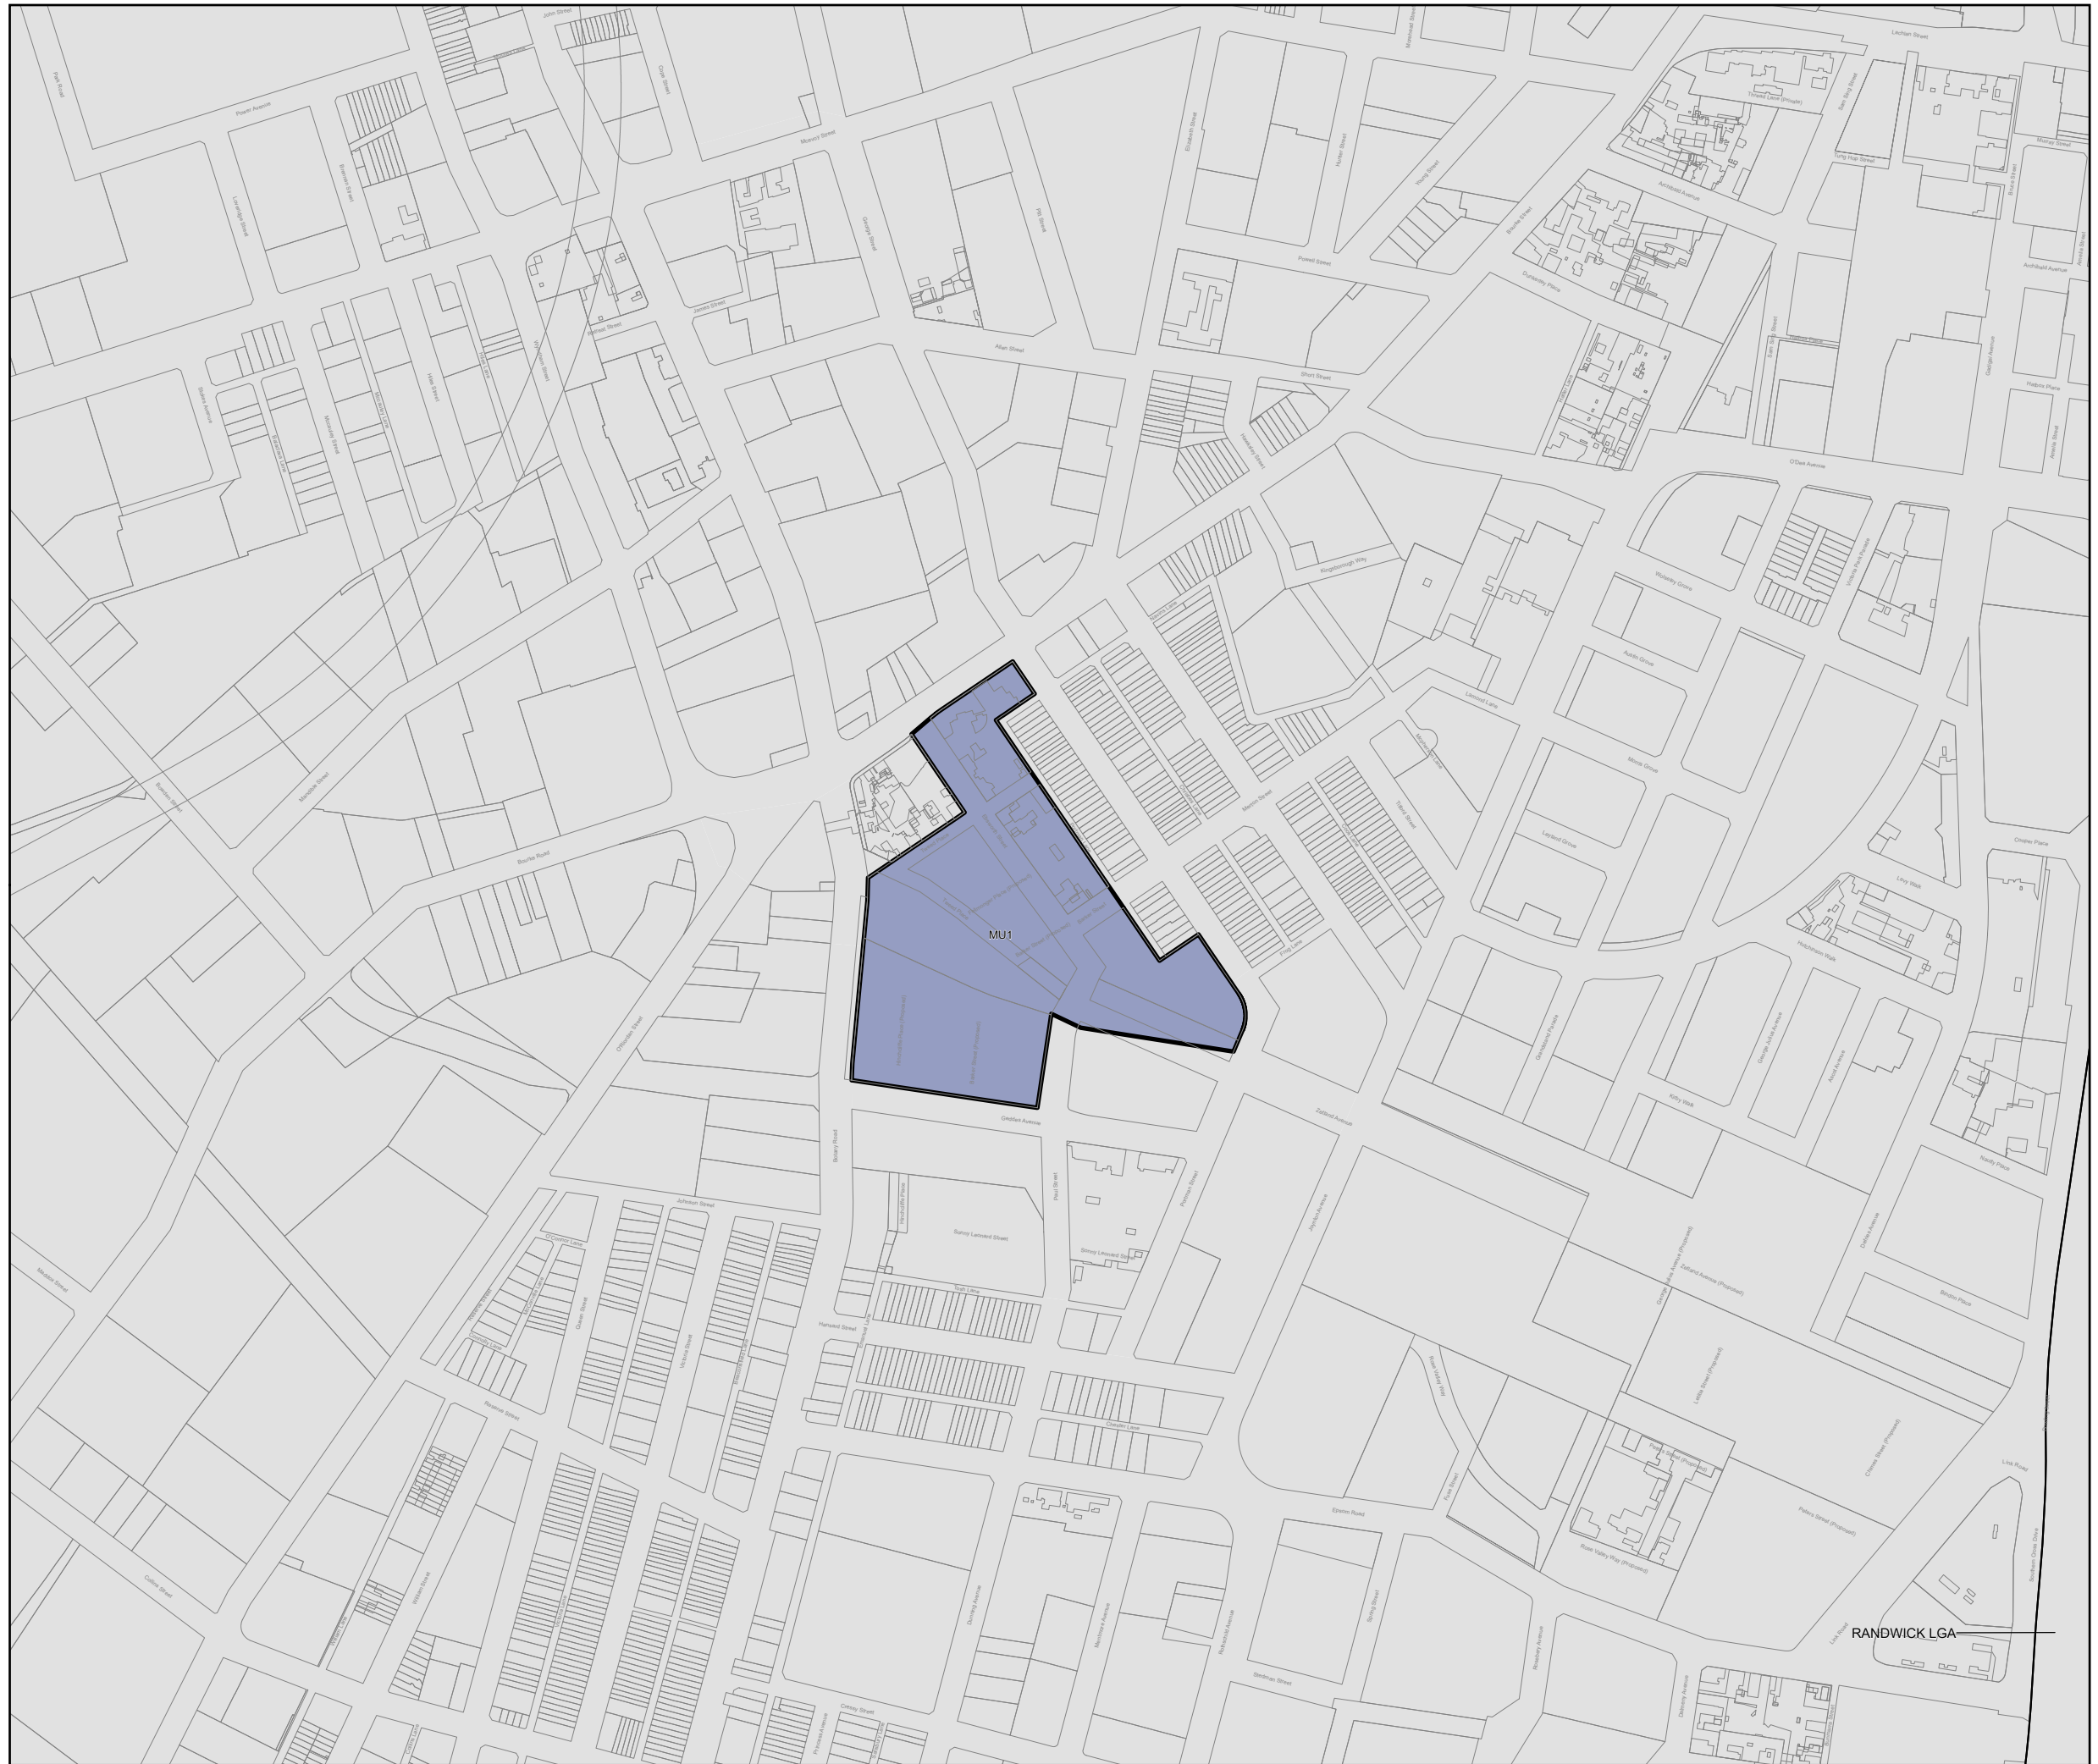

Land Zoning Map - Sheet LZN_001

Zone

MU1 Mixed Use

Cadastre

Cadastre 12/10/2022 © City of Sydney

Scale: 1:5,000 @ A3

Projection: GDA 1994
Zone 56

Map identification number:
7200_CEN_LZN_001_005_20221012