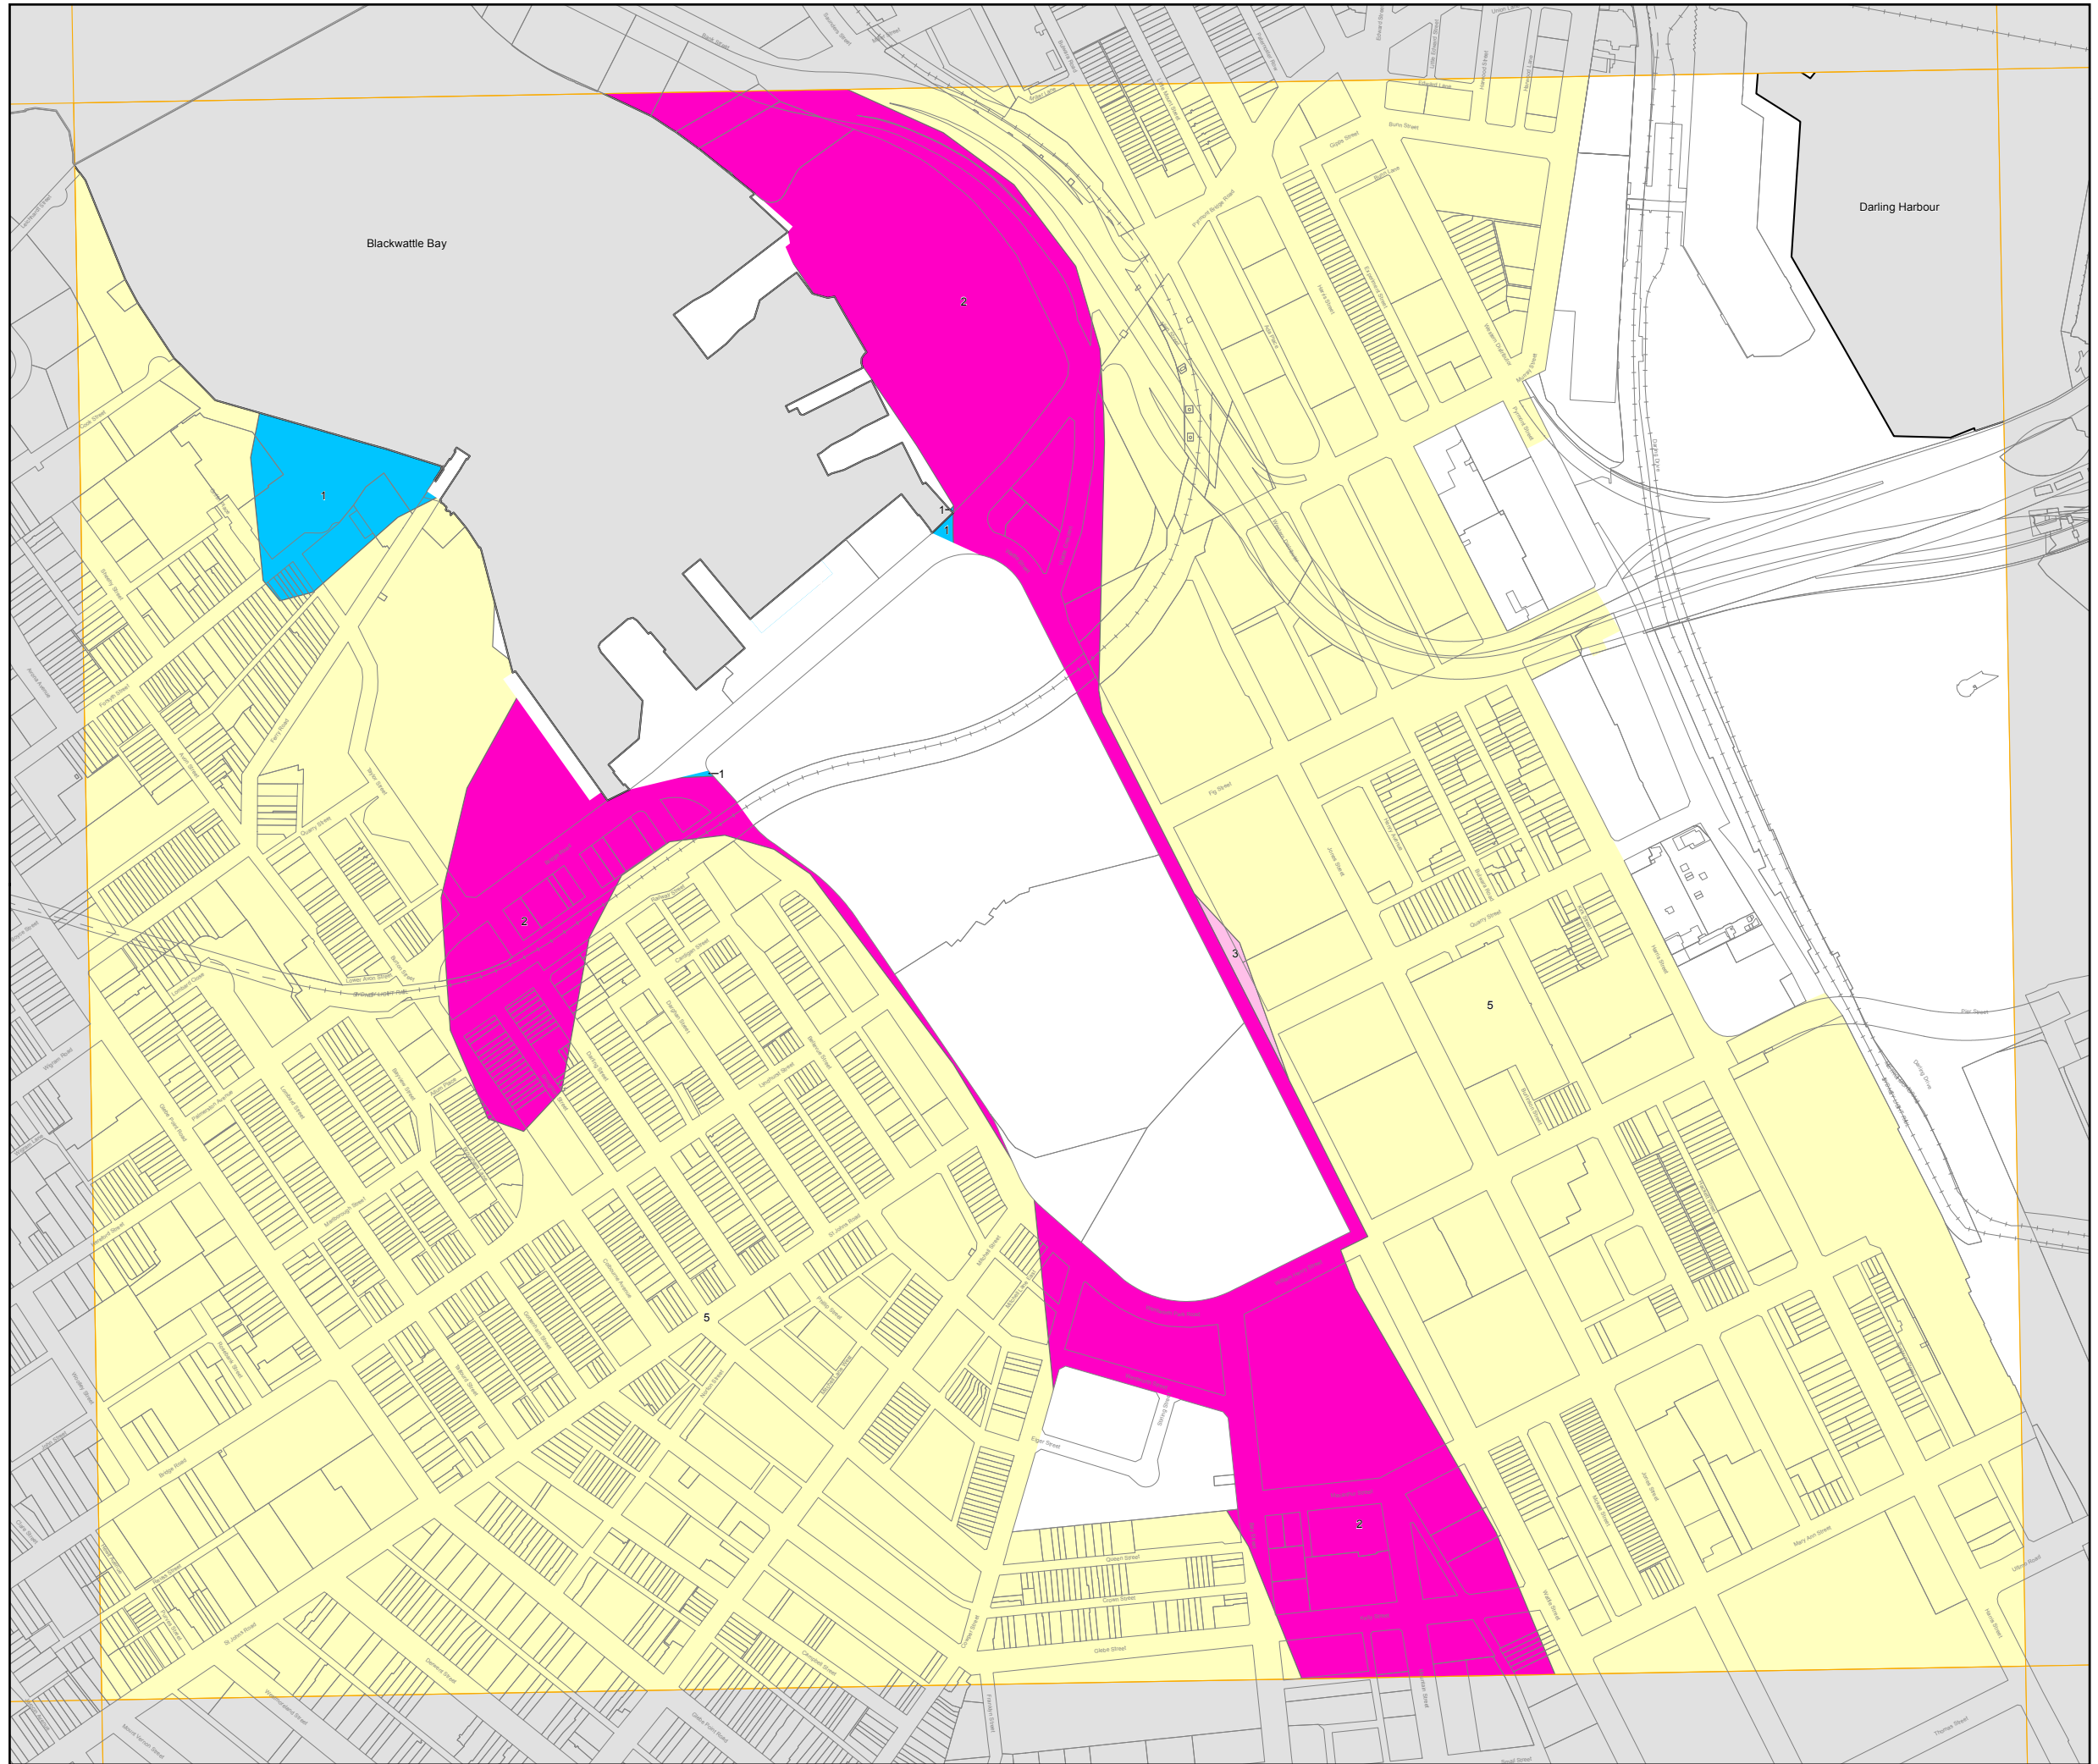

## Acid Sulfate Soils Map - Sheet ASS\_008

### Acid Sulfate Soils

- Class 1
- Class 2
- Class 3
- Class 4
- Class 5

### Cadastre

Cadastre 14/08/2012 © City of Sydney

0  200m

Scale: 1:5,000 @ A3

Projection: GDA 1994  
Zone 56

Map identification number:  
7200\_COM\_ASS\_008\_005\_20121023