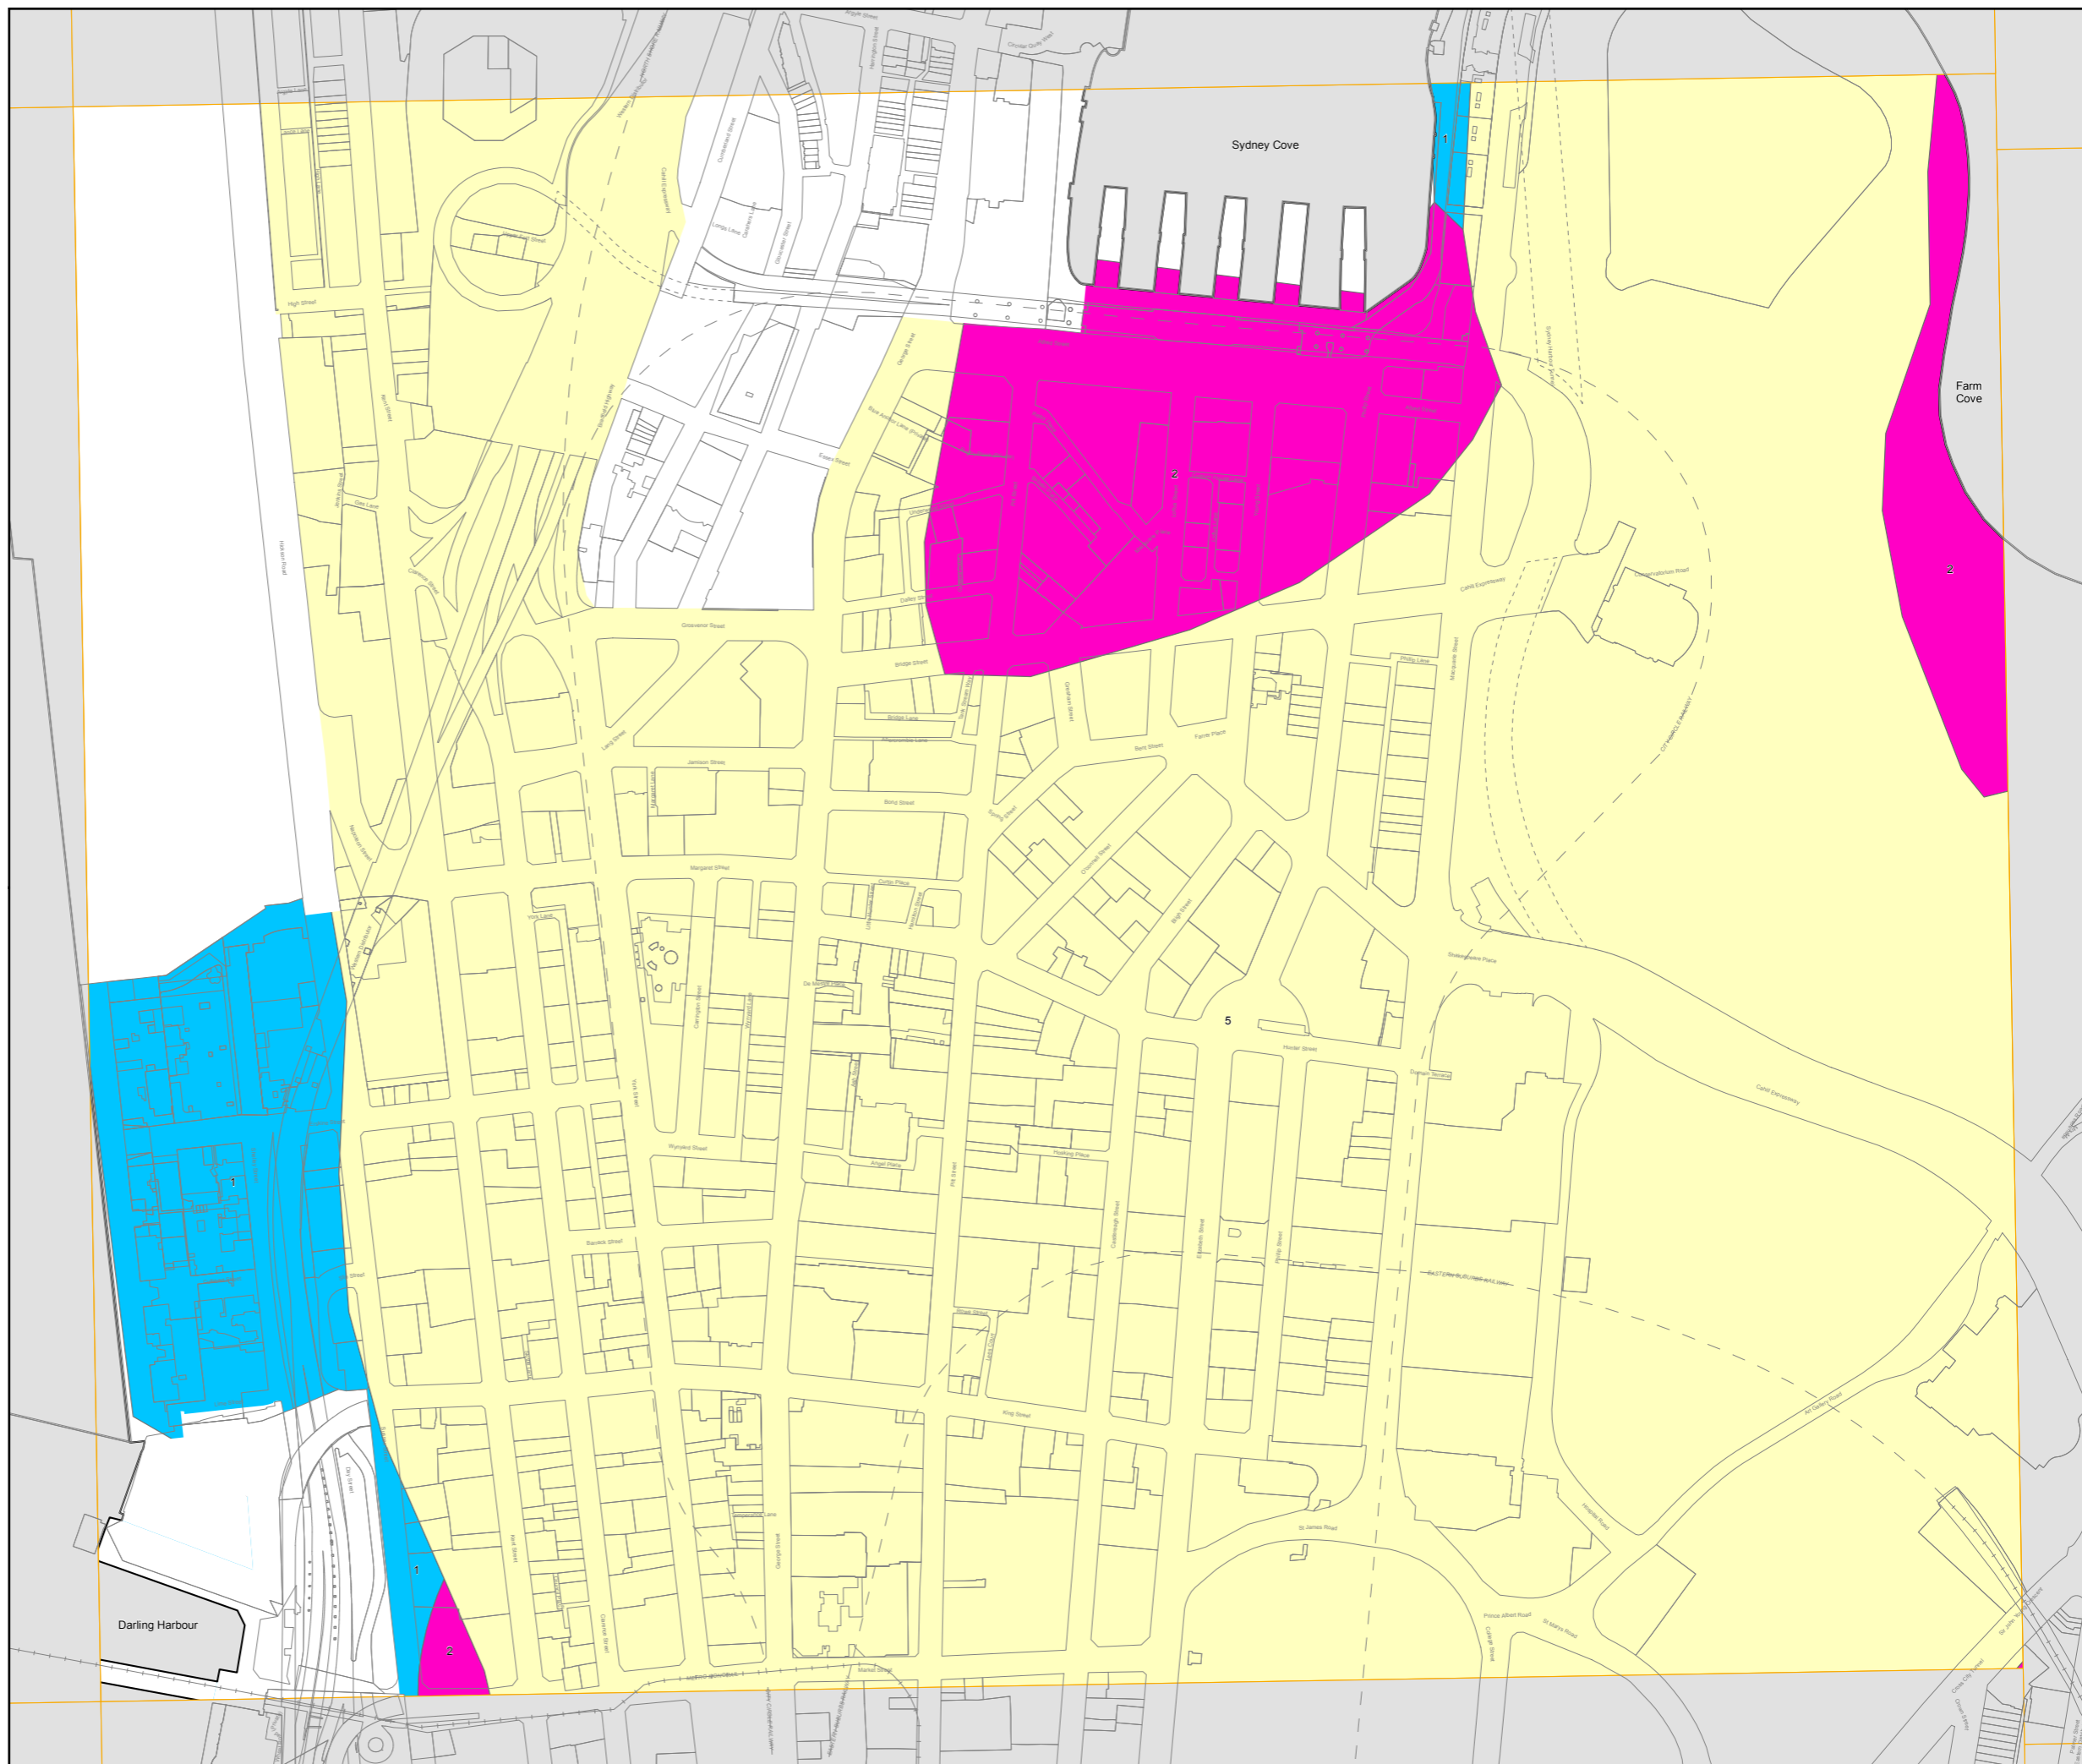

Acid Sulfate Soils Map  
- Sheet ASS\_014

Acid Sulfate Soils

- 1 Class 1
- 2 Class 2
- 3 Class 3
- 4 Class 4
- 5 Class 5

Cadastre

Cadastre 26/09/2012 © City of Sydney

0 200 m

Scale: 1:5,000 @ A3

Projection: GDA 1994  
Zone 56

Map identification number:  
7200\_COM\_ASS\_014\_005\_20120926