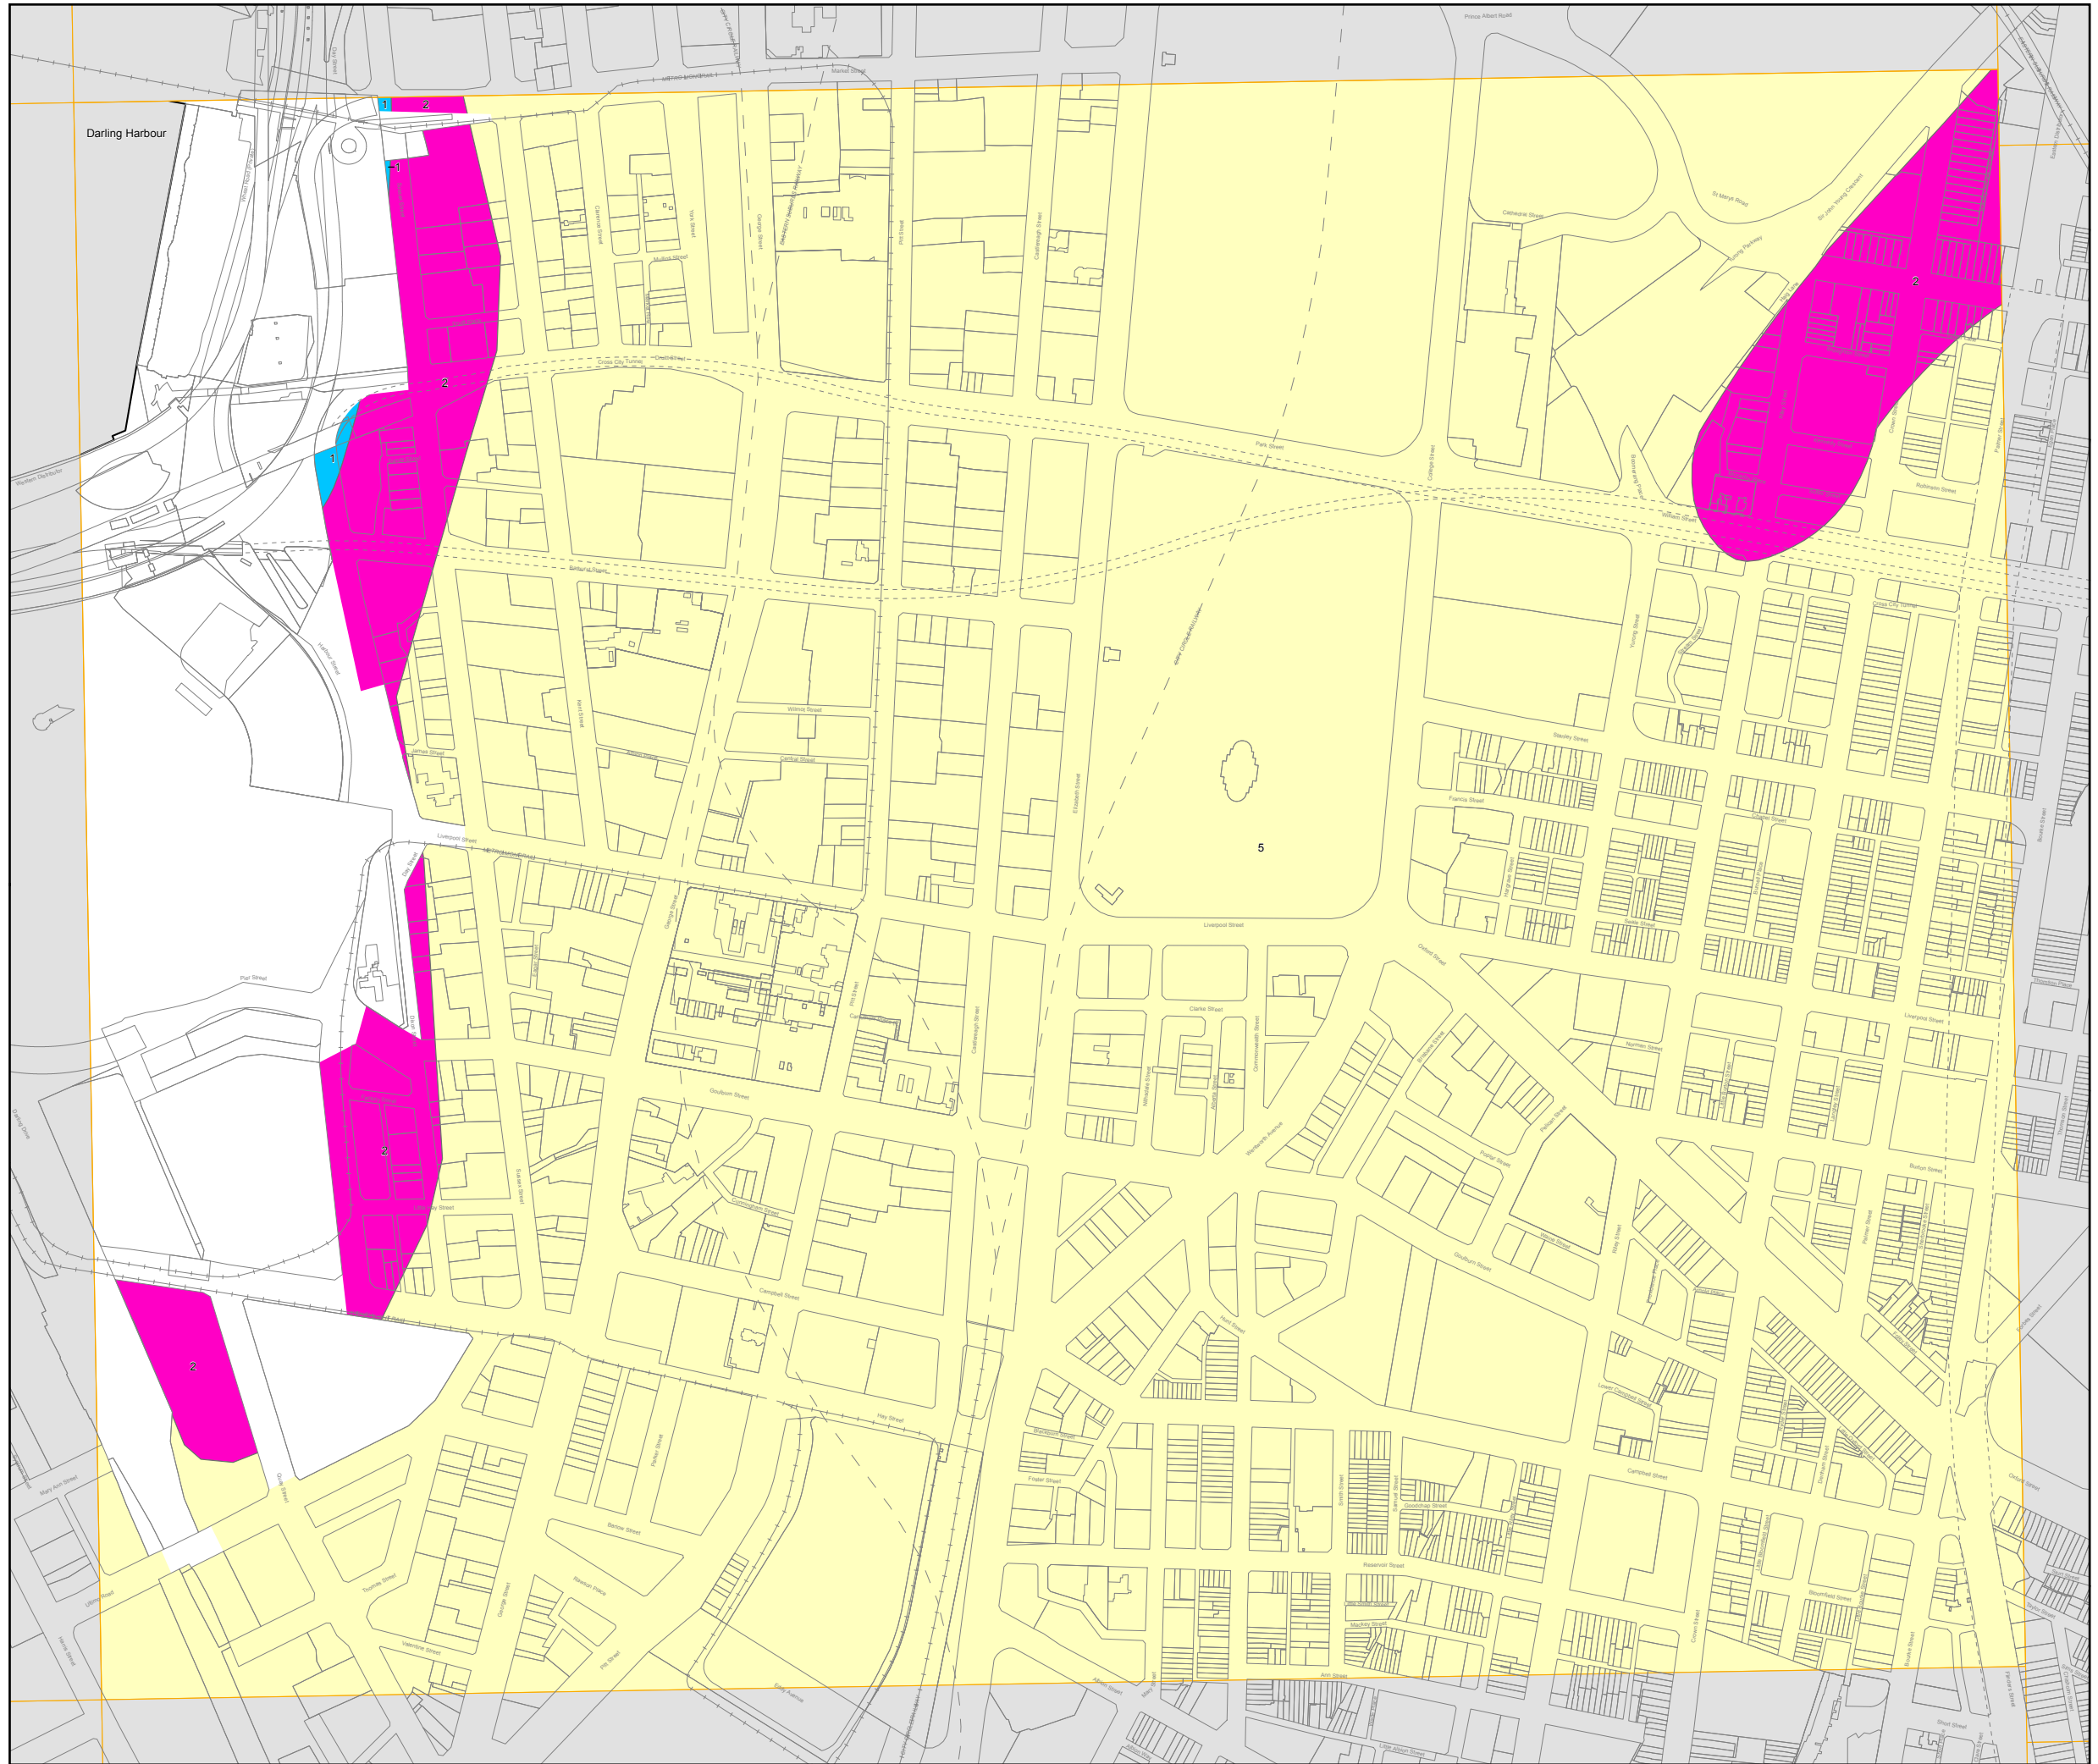

## Acid Sulfate Soils Map - Sheet ASS\_015

### Acid Sulfate Soils

- Class 1
- Class 2
- Class 3
- Class 4
- Class 5

### Cadastre

□ Cadastre 14/08/2012 © City of Sydney

0 200m

Scale: 1:5,000 @ A3

Projection: GDA 1994  
Zone 56

Map identification number:  
7200\_COM\_ASS\_015\_005\_20121023