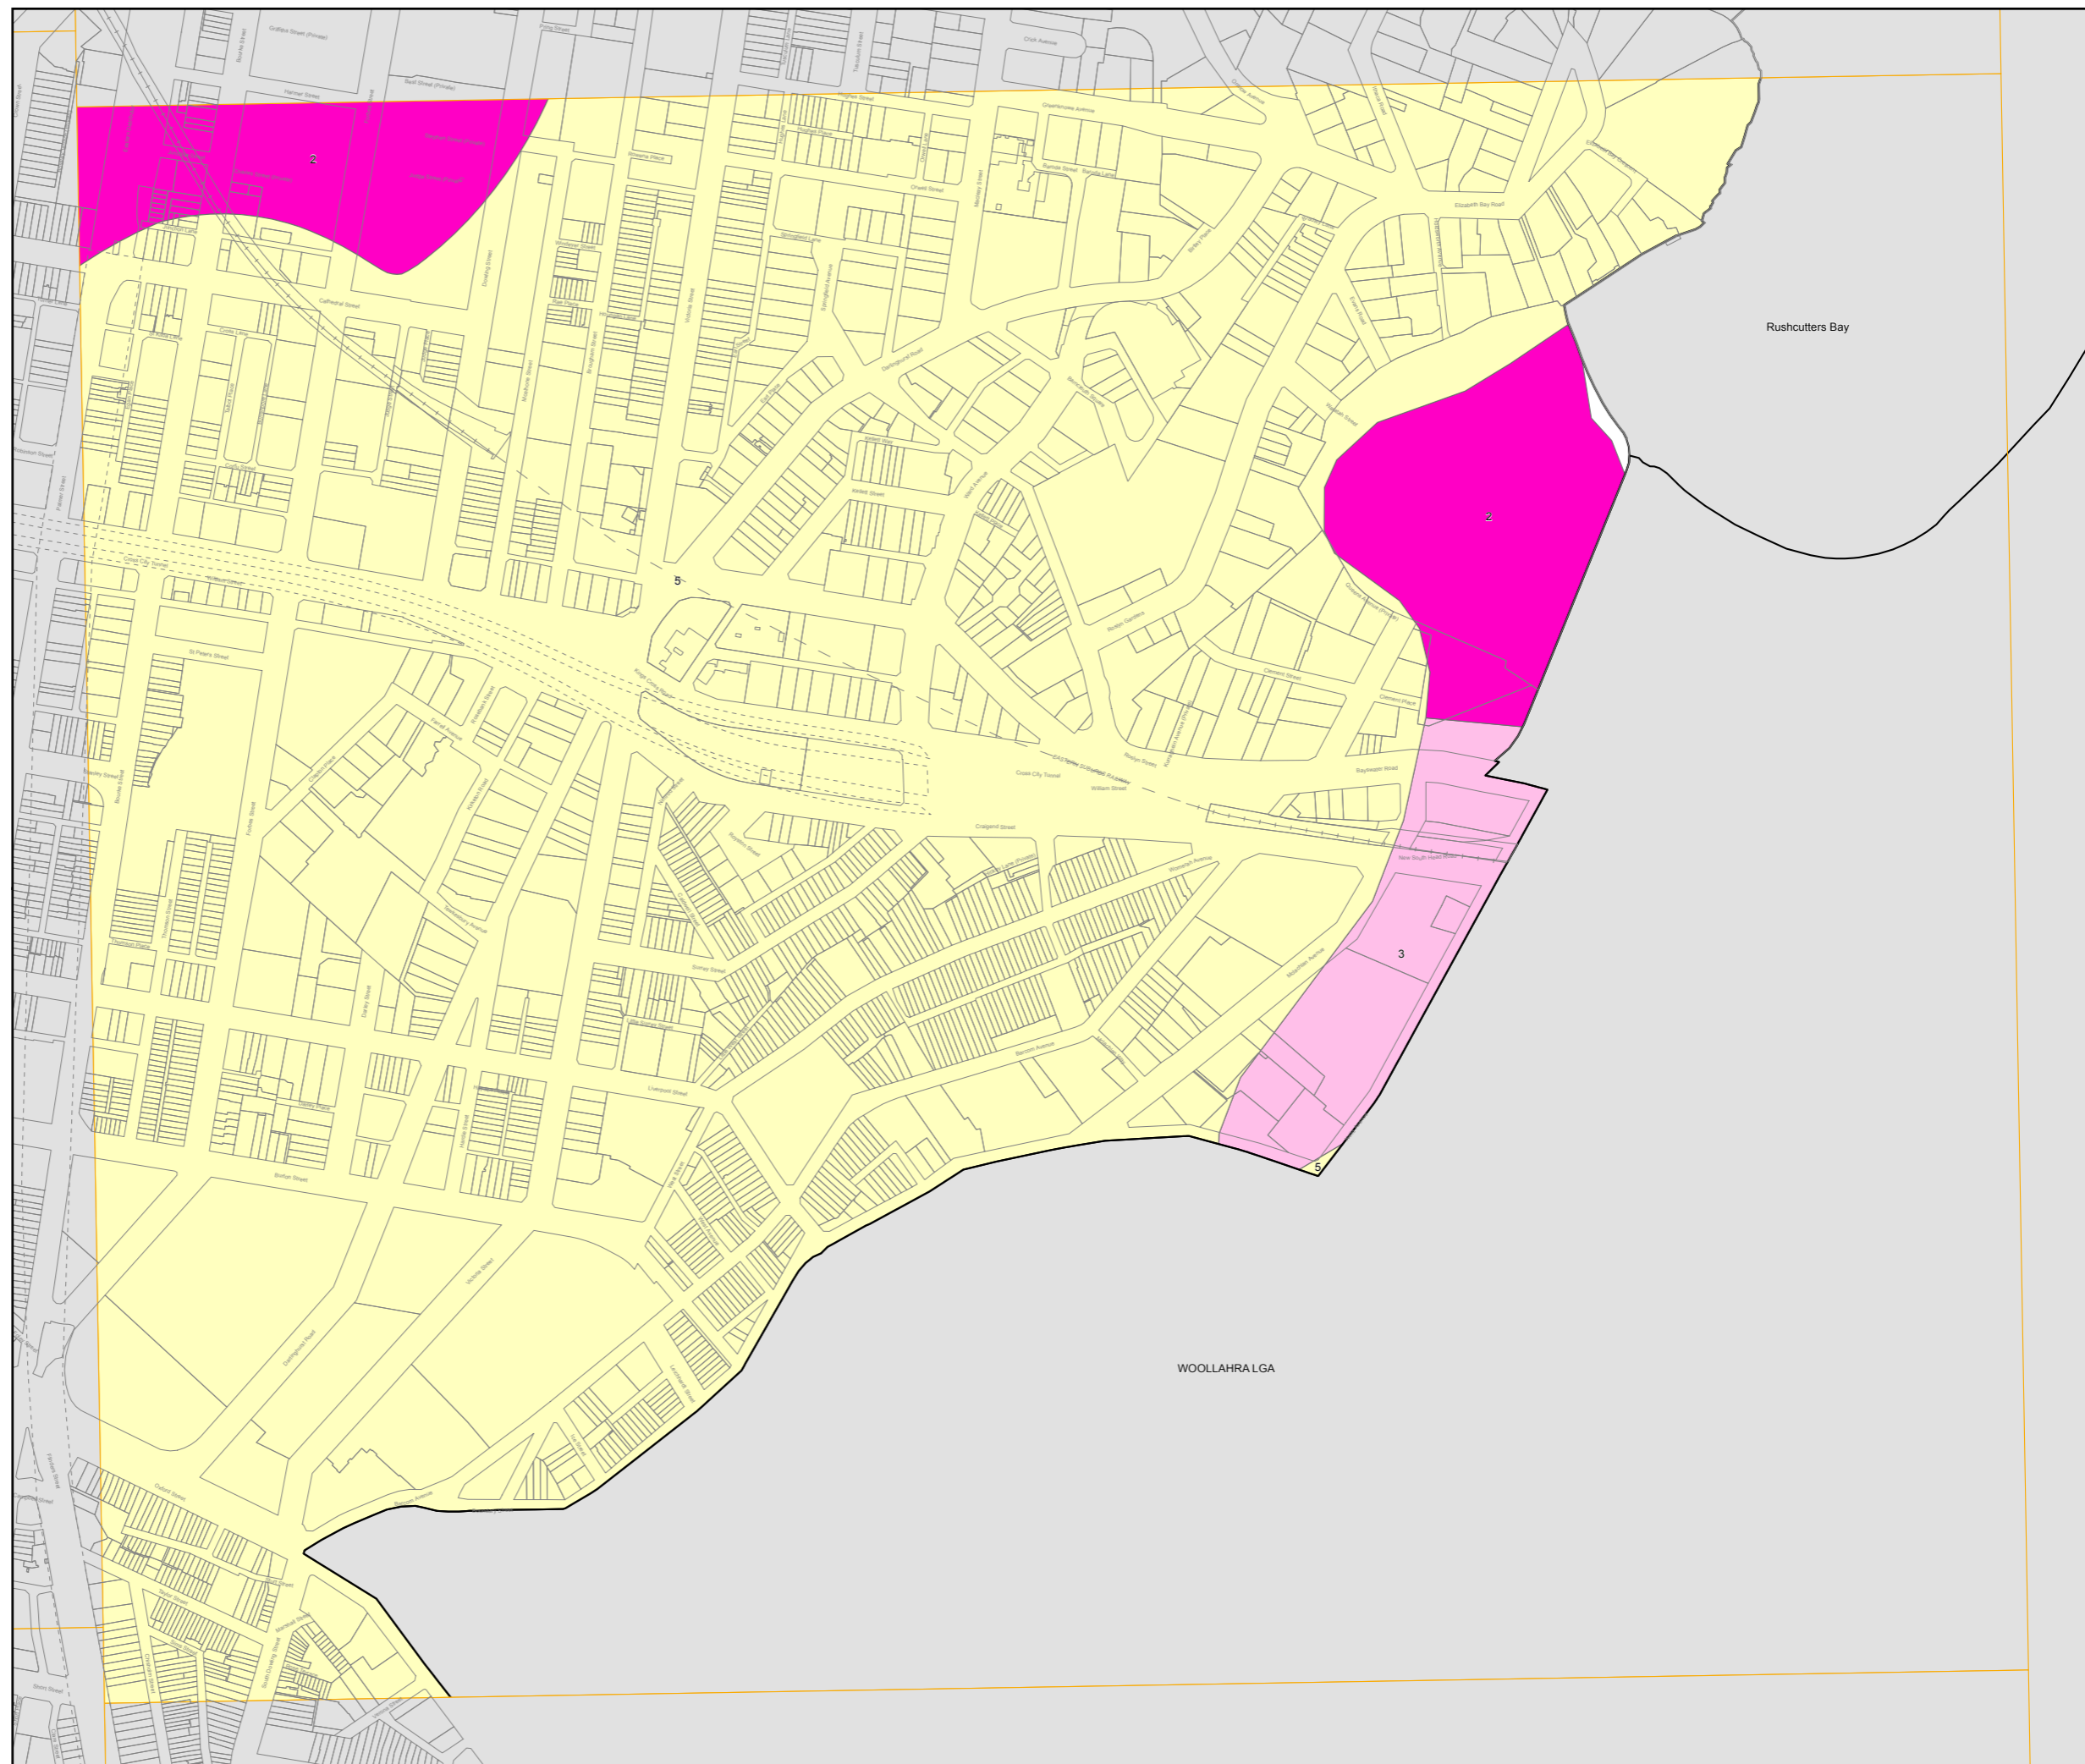

Acid Sulfate Soils Map  
- Sheet ASS\_022

Acid Sulfate Soils

- Class 1
- Class 2
- Class 3
- Class 4
- Class 5

Cadastre

Cadastre 26/09/2012 © City of Sydney

0 200 m

Scale: 1:5,000 @ A3

Projection: GDA 1994  
Zone 56

Map identification number:  
7200\_COM\_ASS\_022\_005\_20120926