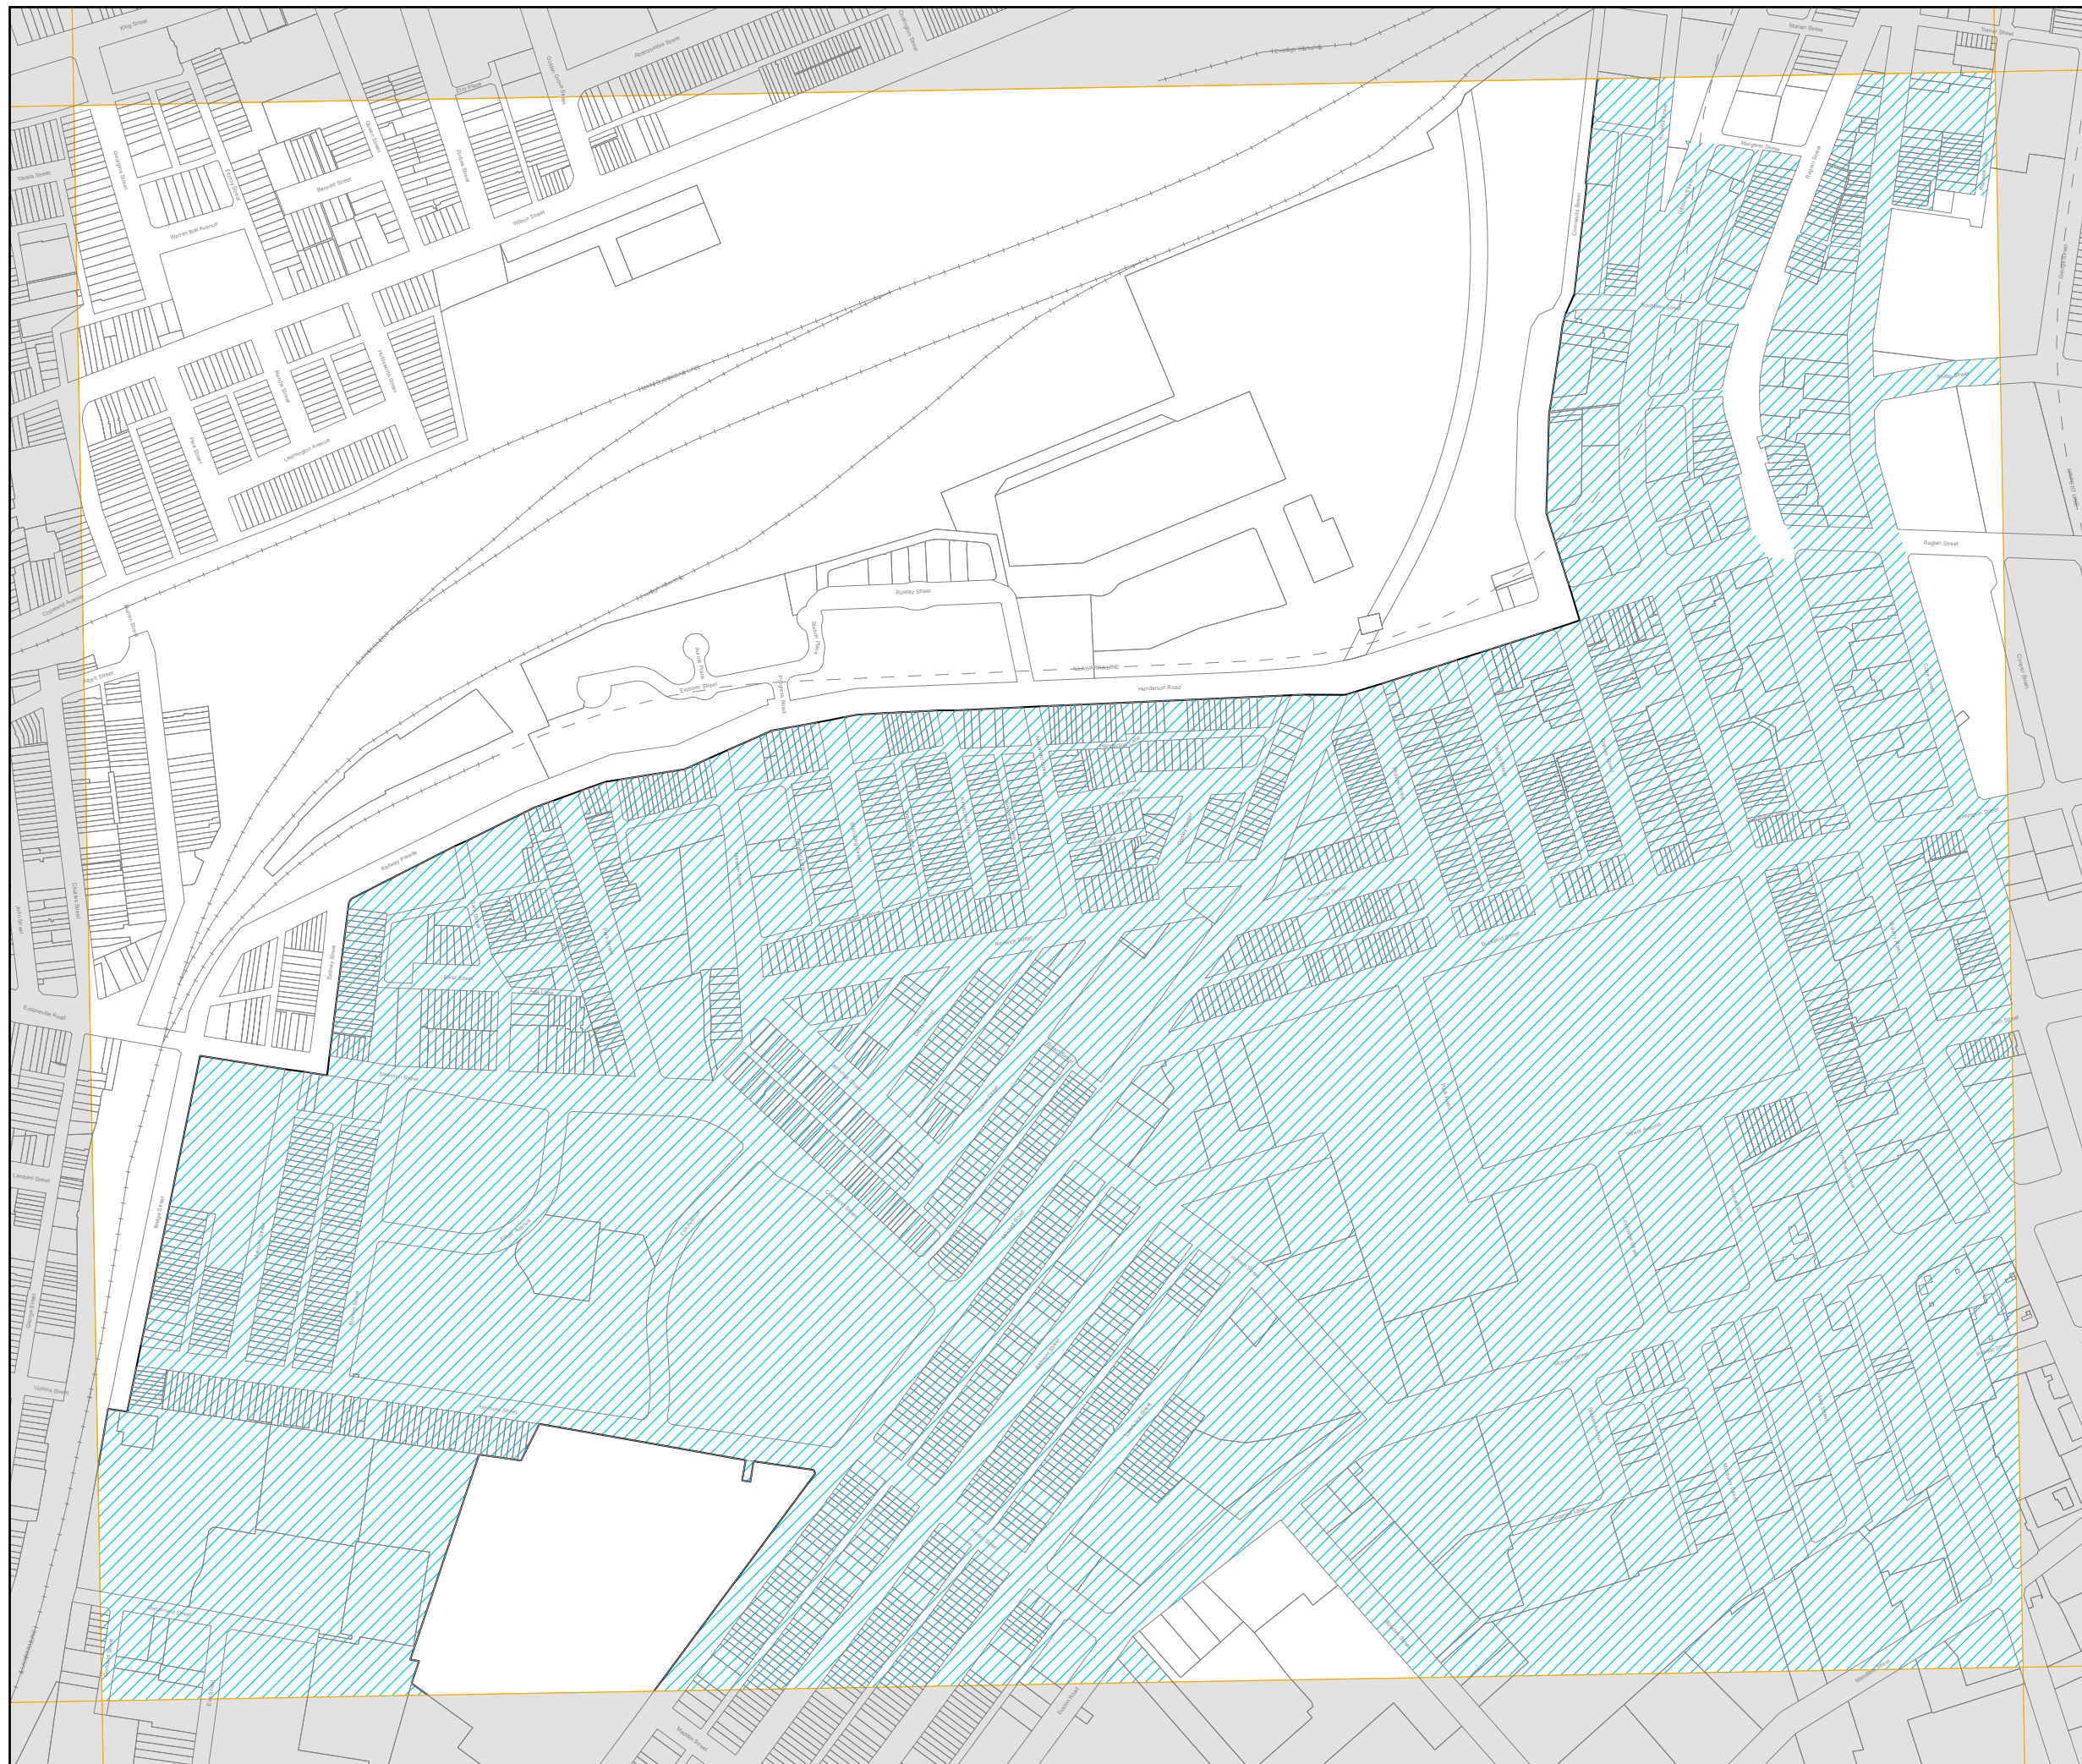

Sydney Local Environmental Plan 2012

Special Character Areas Map Retail Premises Map - Sheet CL2_010

Special Character Areas

- A Bridge St/Macquarie Pl/Bulletin Pl
- B Chifley Square
- C Circular Quay
- D College Street/Hyde Park
- E Farrer Place
- F Haymarket/Chinatown
- G Macquarie Street
- H Martin Place
- I Pitt Street Mall
- J Railway Square/Central Station
- K Rosebery
- L Sydney Square/Town Hall & St Andrews
- M Wynyard Park/Lang Park
- N York St/Clarence St/Kent St

Retail Premises

- Restricted Retail Development

Cadastre

- Cadastre 11/02/2013 © City of Sydney

0 200m

Scale: 1:5,000 @ A3

Projection: GDA 1994
Zone 56

Map identification number:
7200_COM_CL2_010_005_20140211