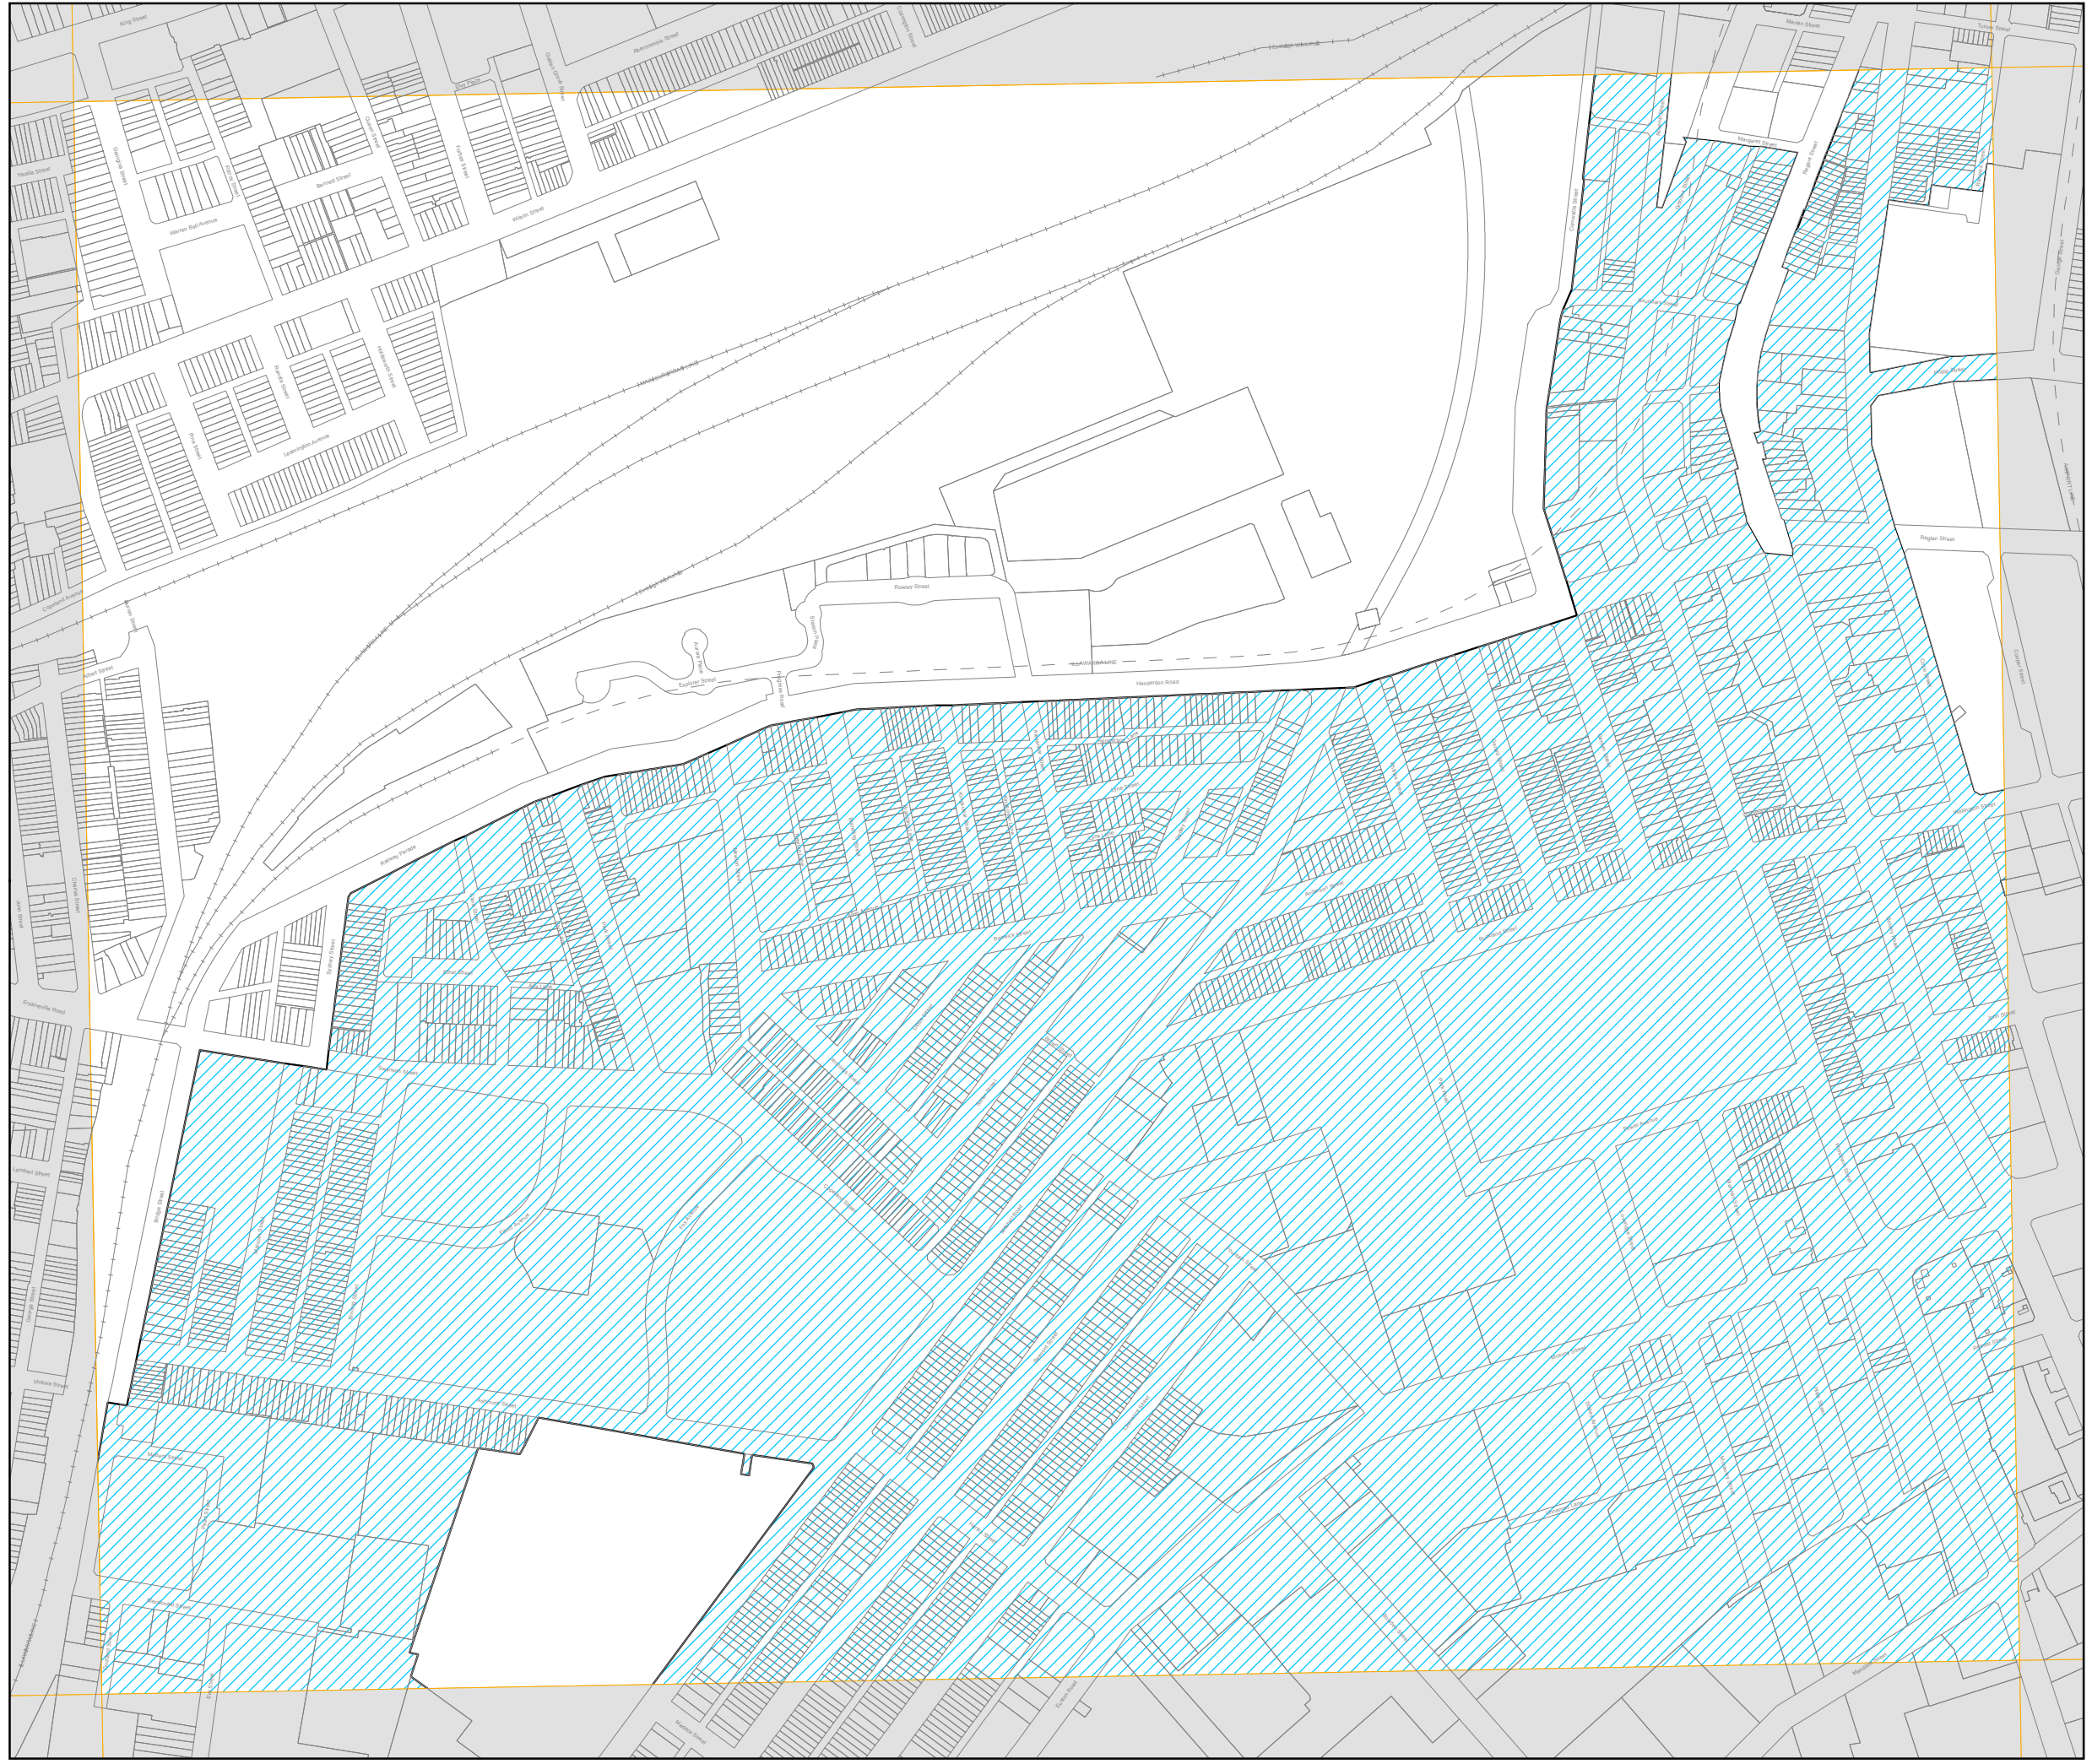

## Special Character Areas Map Retail Premises Map - Sheet CL2\_010

### Special Character Areas

- A Bridge St/Macquarie Pl/Bulletin Pl
- B Chifley Square
- C Circular Quay
- D College Street/Hyde Park
- E Farrer Place
- F Haymarket/Chinatown
- G Macquarie Street
- H Martin Place
- I Pitt Street Mall
- J Railway Square/Central Station
- K Rosebery
- L Sydney Square/Town Hall & St Andrews
- M Wynyard Park/Lang Park
- N York St/Clarence St/Kent St

### SLEP2012 RRD

- Restricted Retail Development

### Cadastre

- Cadastre 26/09/2012 © City of Sydney

Scale: 1:5,000 @ A3

Projection: GDA 1994  
Zone 56

Map identification number:  
7200\_COM\_CL2\_010\_005\_20150408