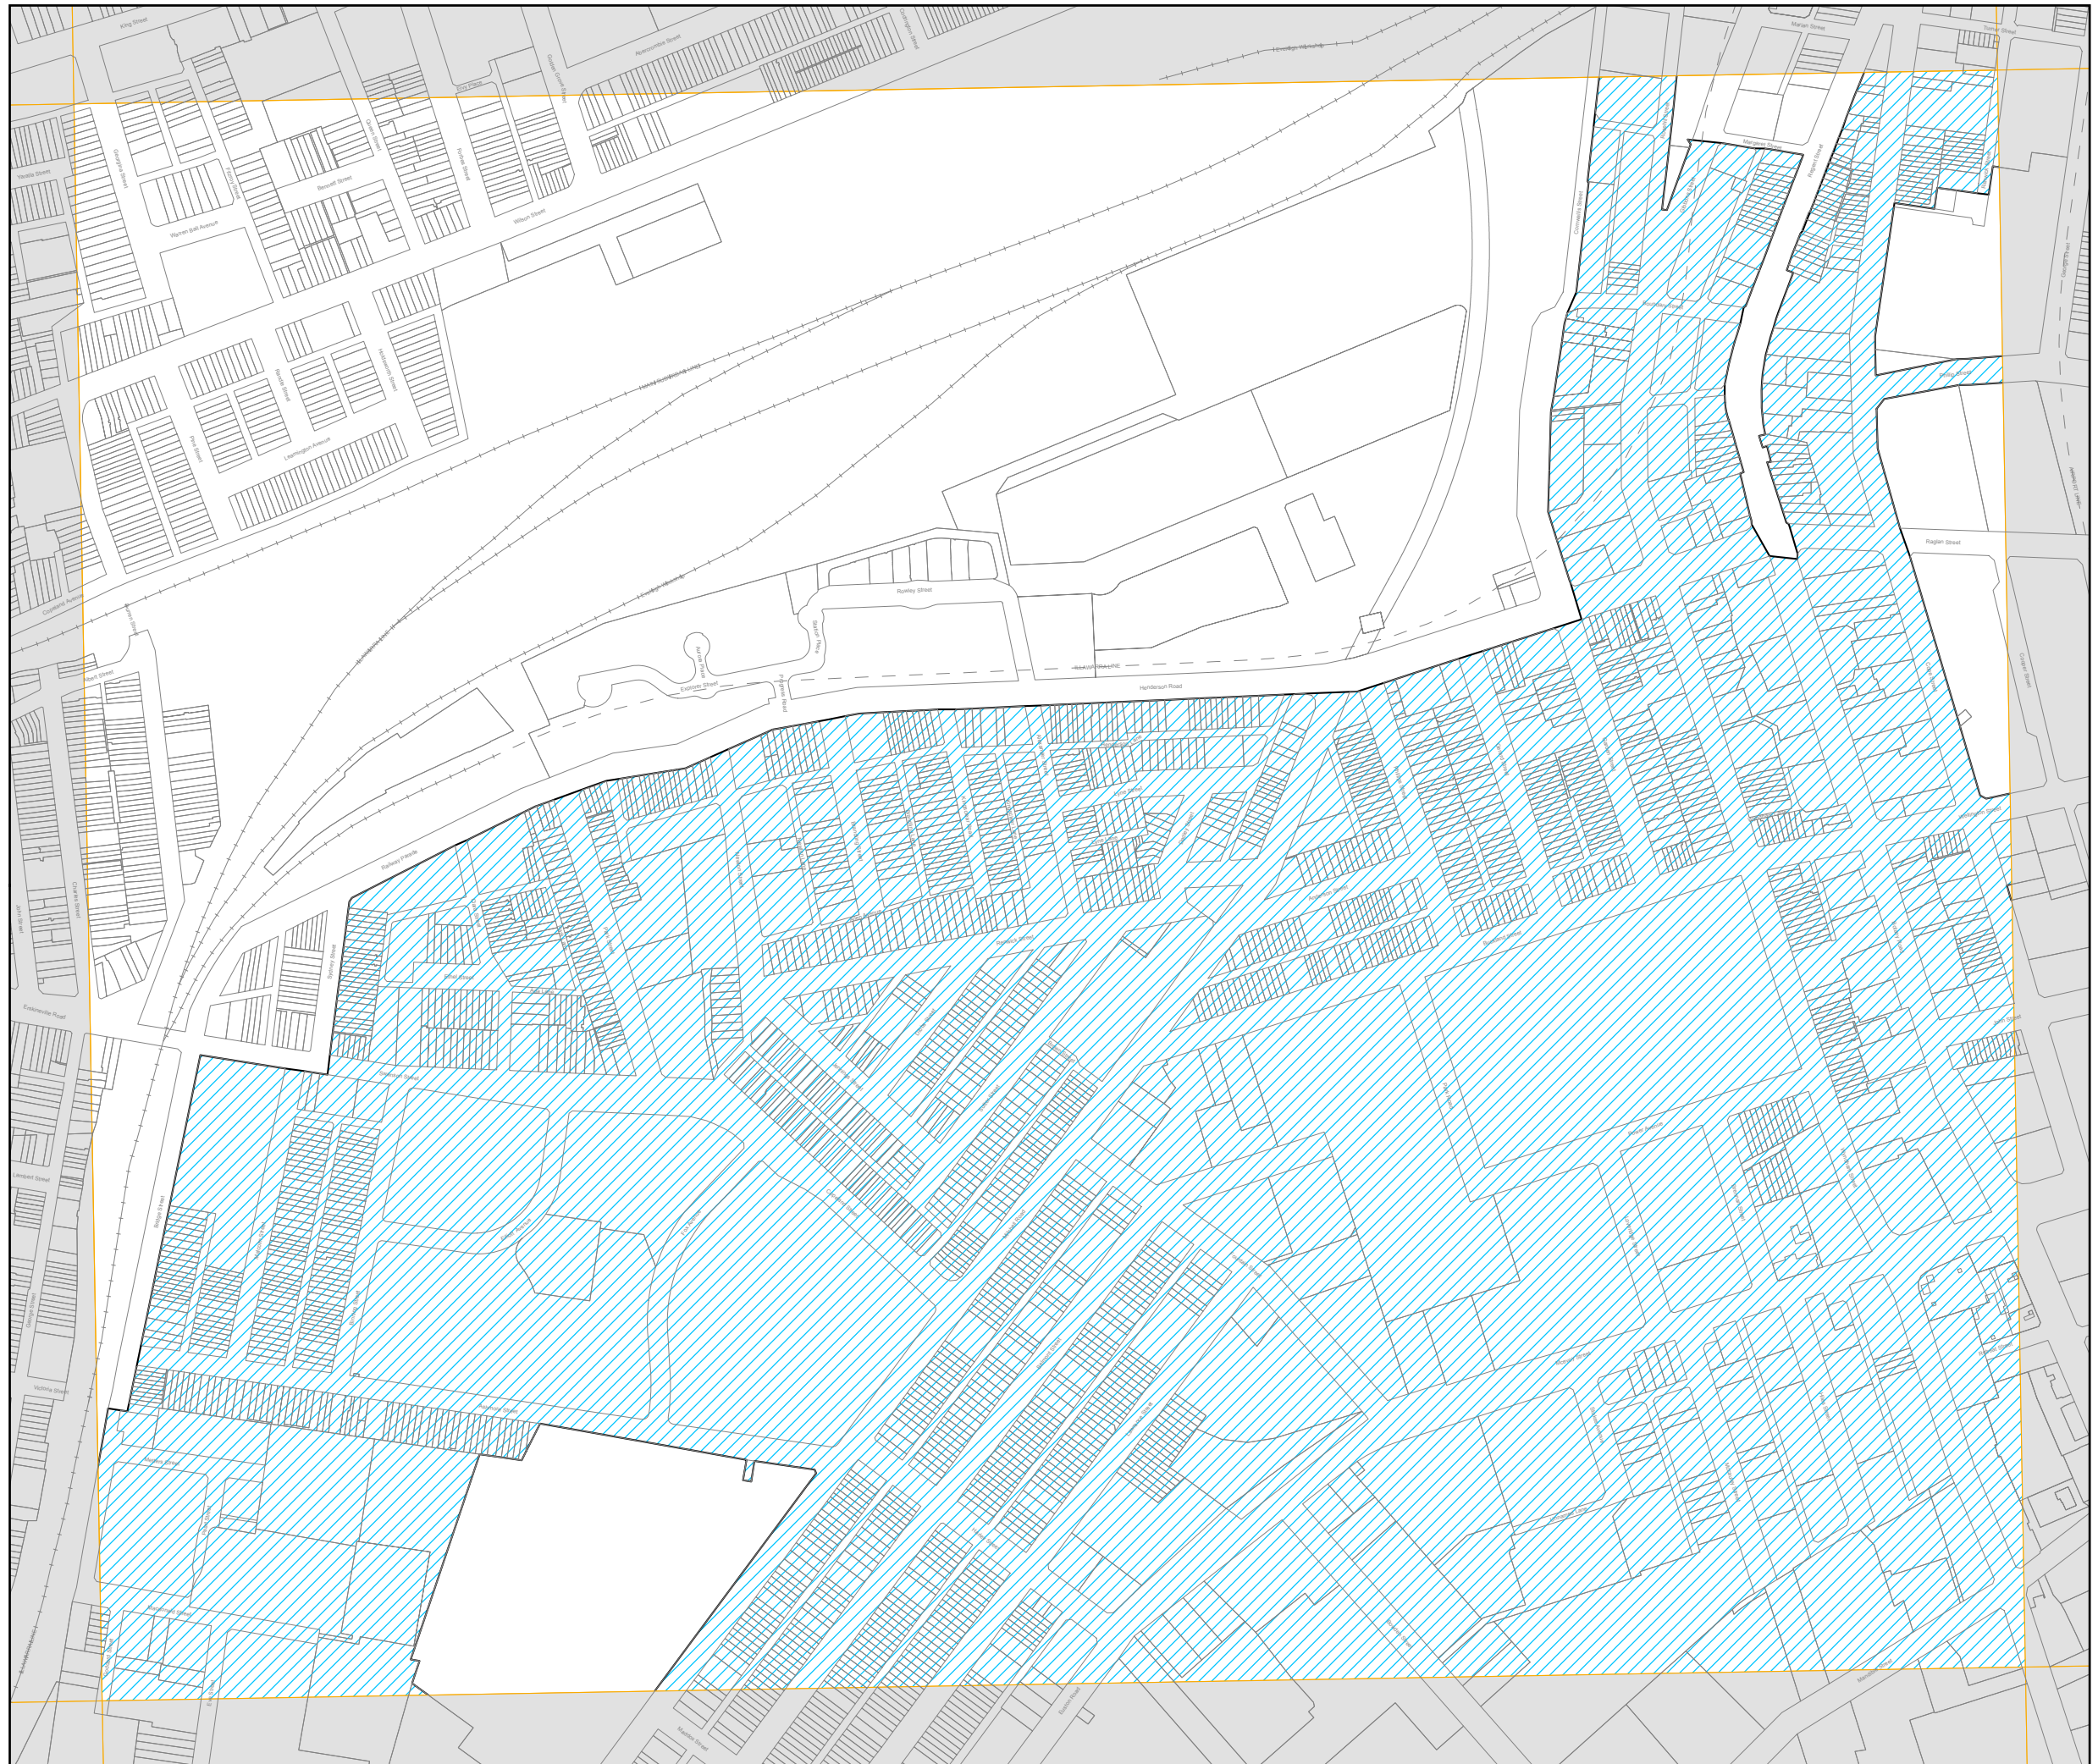

## Special Character Areas Map Retail Premises Map - Sheet CL2\_010

### Special Character Areas

- A Bridge St/Macquarie Pl/Bulletin Pl
- B Chifley Square
- C Circular Quay
- D College Street/Hyde Park
- E Farrer Place
- F Haymarket/Chinatown
- G Macquarie Street
- H Martin Place
- I Pitt Street Mall
- J Railway Square/Central Station
- K Rosebery
- L Sydney Square/Town Hall & St Andrews
- M Wynyard Park/Lang Park
- N York St/Clarence St/Kent St

### Cadastre

- Cadastre 15/07/2015 © City of Sydney

0  200m

Scale: 1:5,000 @ A3

Projection: GDA 1994  
Zone 56

Map identification number:  
7200\_COM\_CL2\_010\_005\_20150715