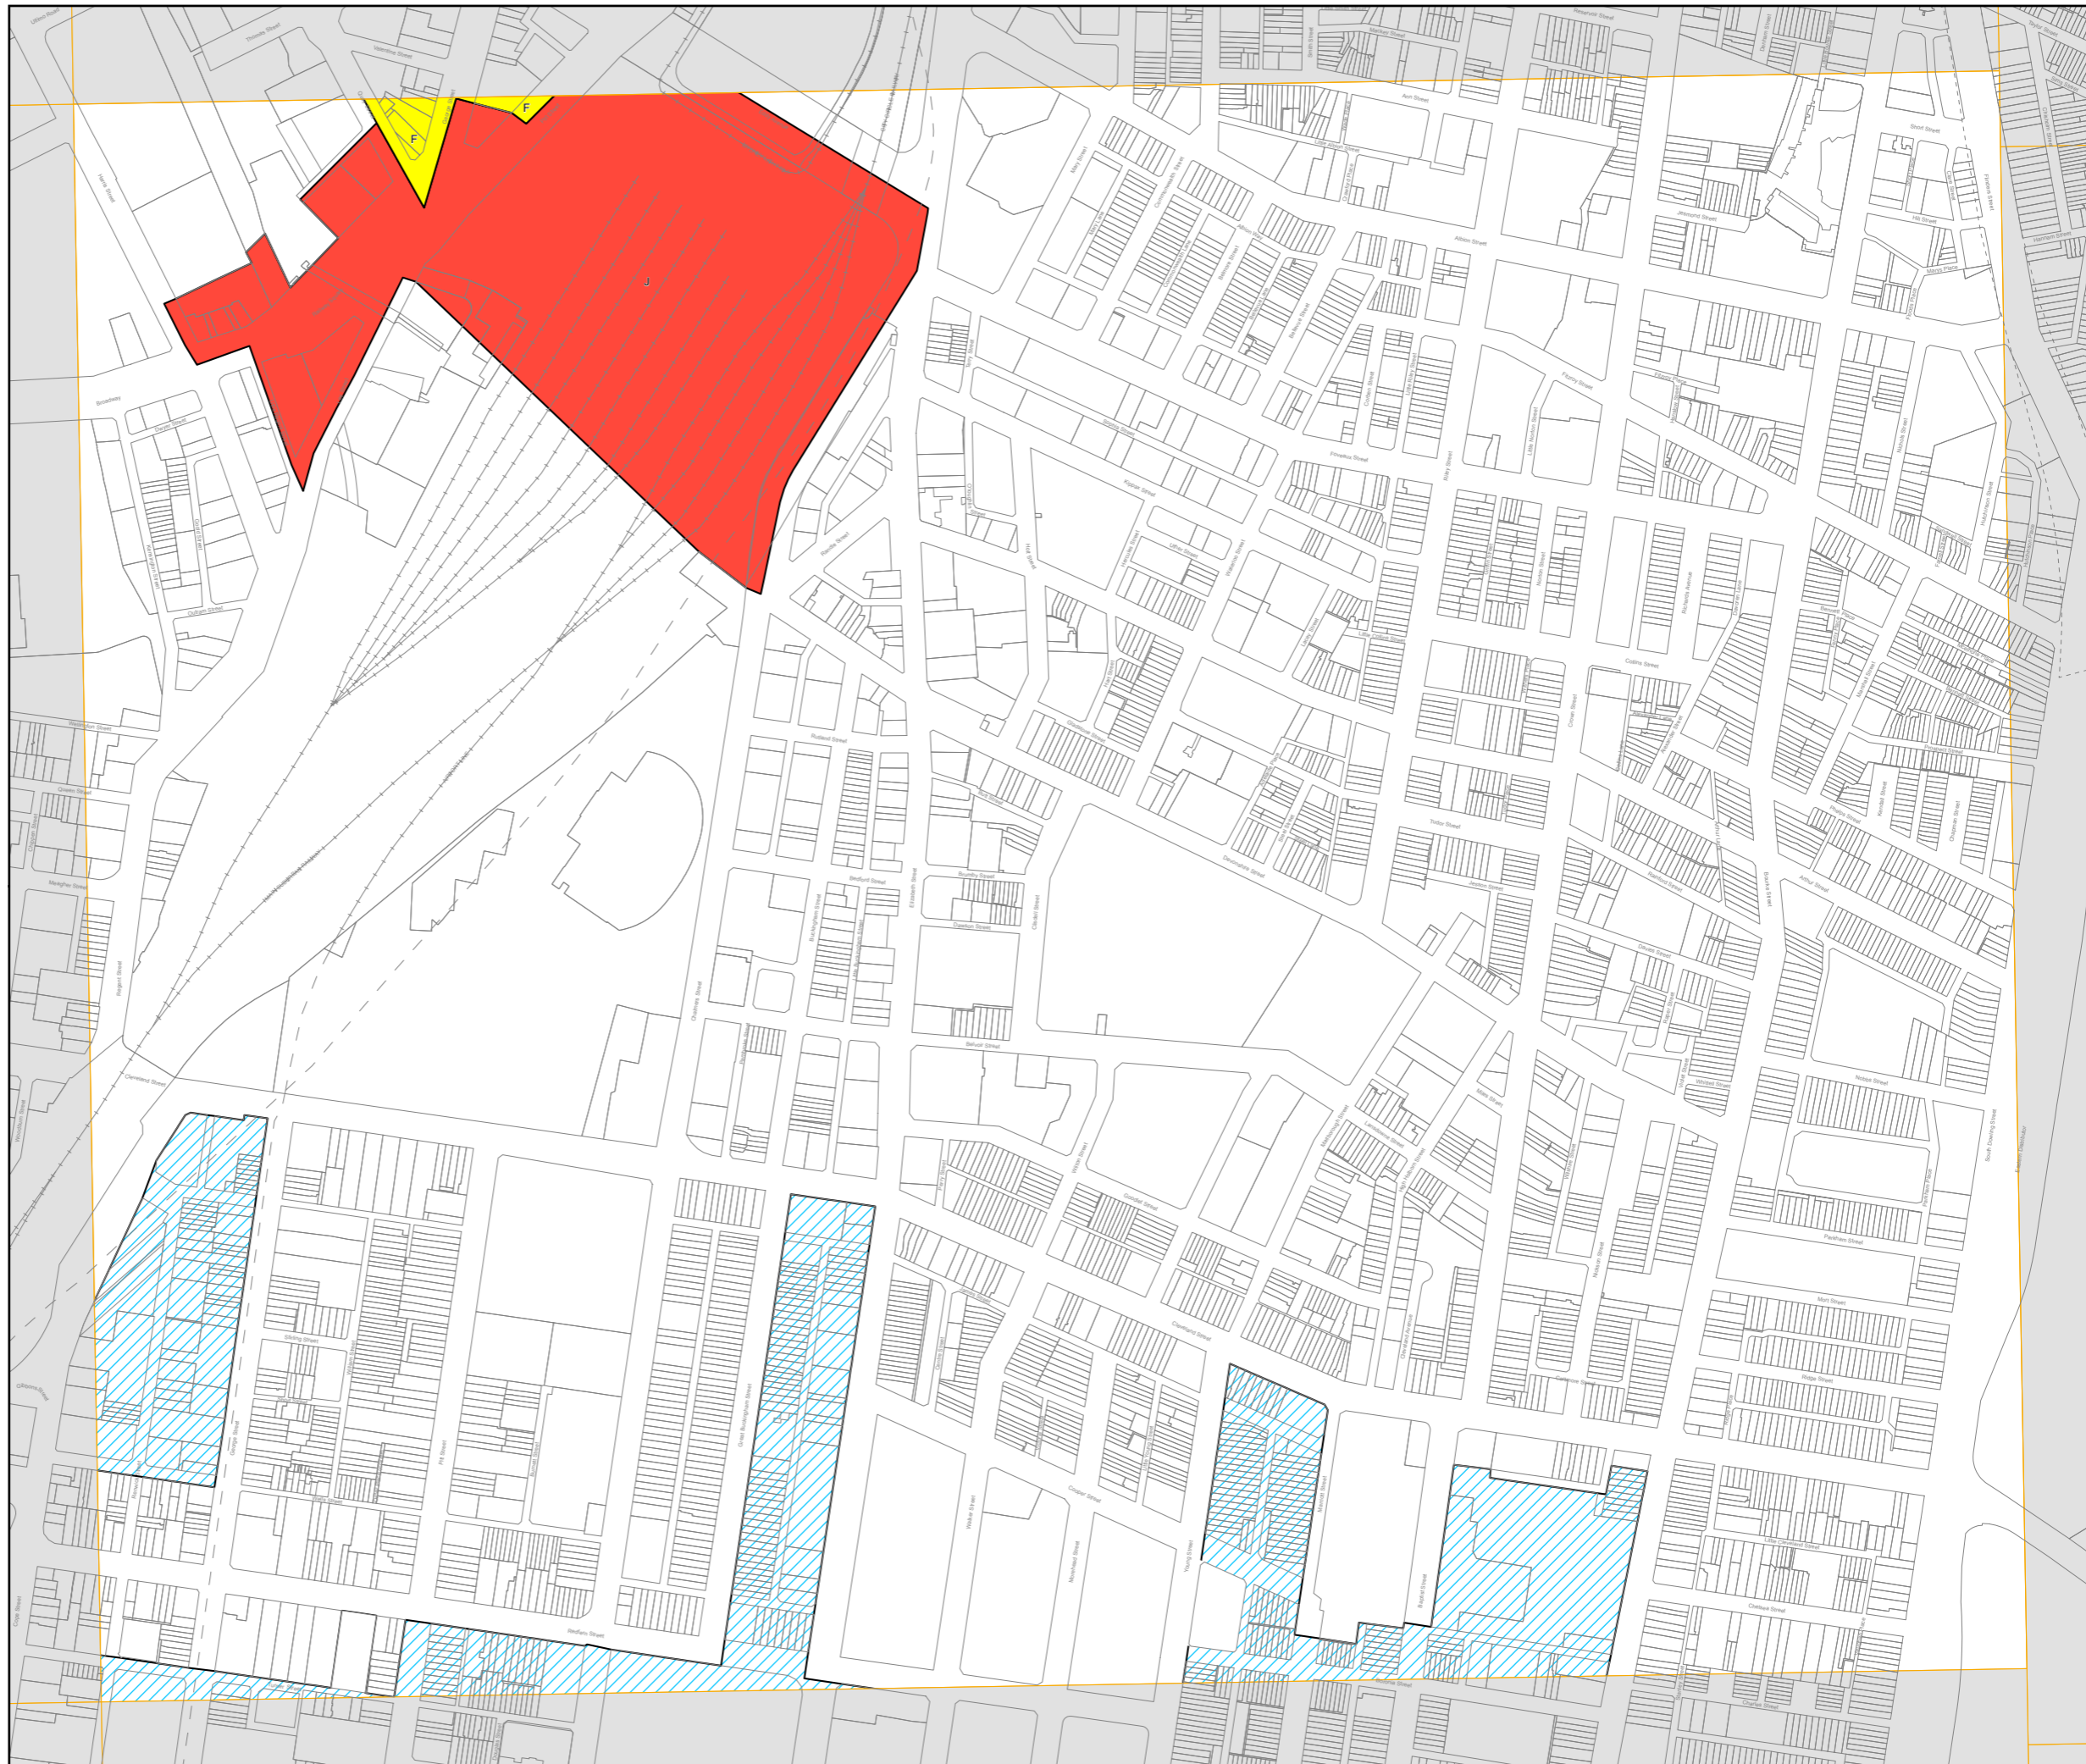

Special Character Areas Map  
Retail Premises Map  
- Sheet CL2\_016

Special Character Areas

- A Bridge St/Macquarie Pl/Bulletin Pl
- B Chifley Square
- C Circular Quay
- D College Street/Hyde Park
- E Farrer Place
- F Haymarket/Chinatown
- G Macquarie Street
- H Martin Place
- I Pitt Street Mall
- J Railway Square/Central Station
- K Rosebery
- L Sydney Square/Town Hall & St Andrews
- M Wynyard Park/Lang Park
- N York St/Clarence St/Kent St

Retail Premises

- Restricted Retail Development

Cadastre

- Cadastre 14/08/2012 © City of Sydney

Scale: 1:5,000 @ A3

Projection: GDA 1994  
Zone 56

Map identification number:  
7200\_COM\_CL2\_016\_005\_20120814