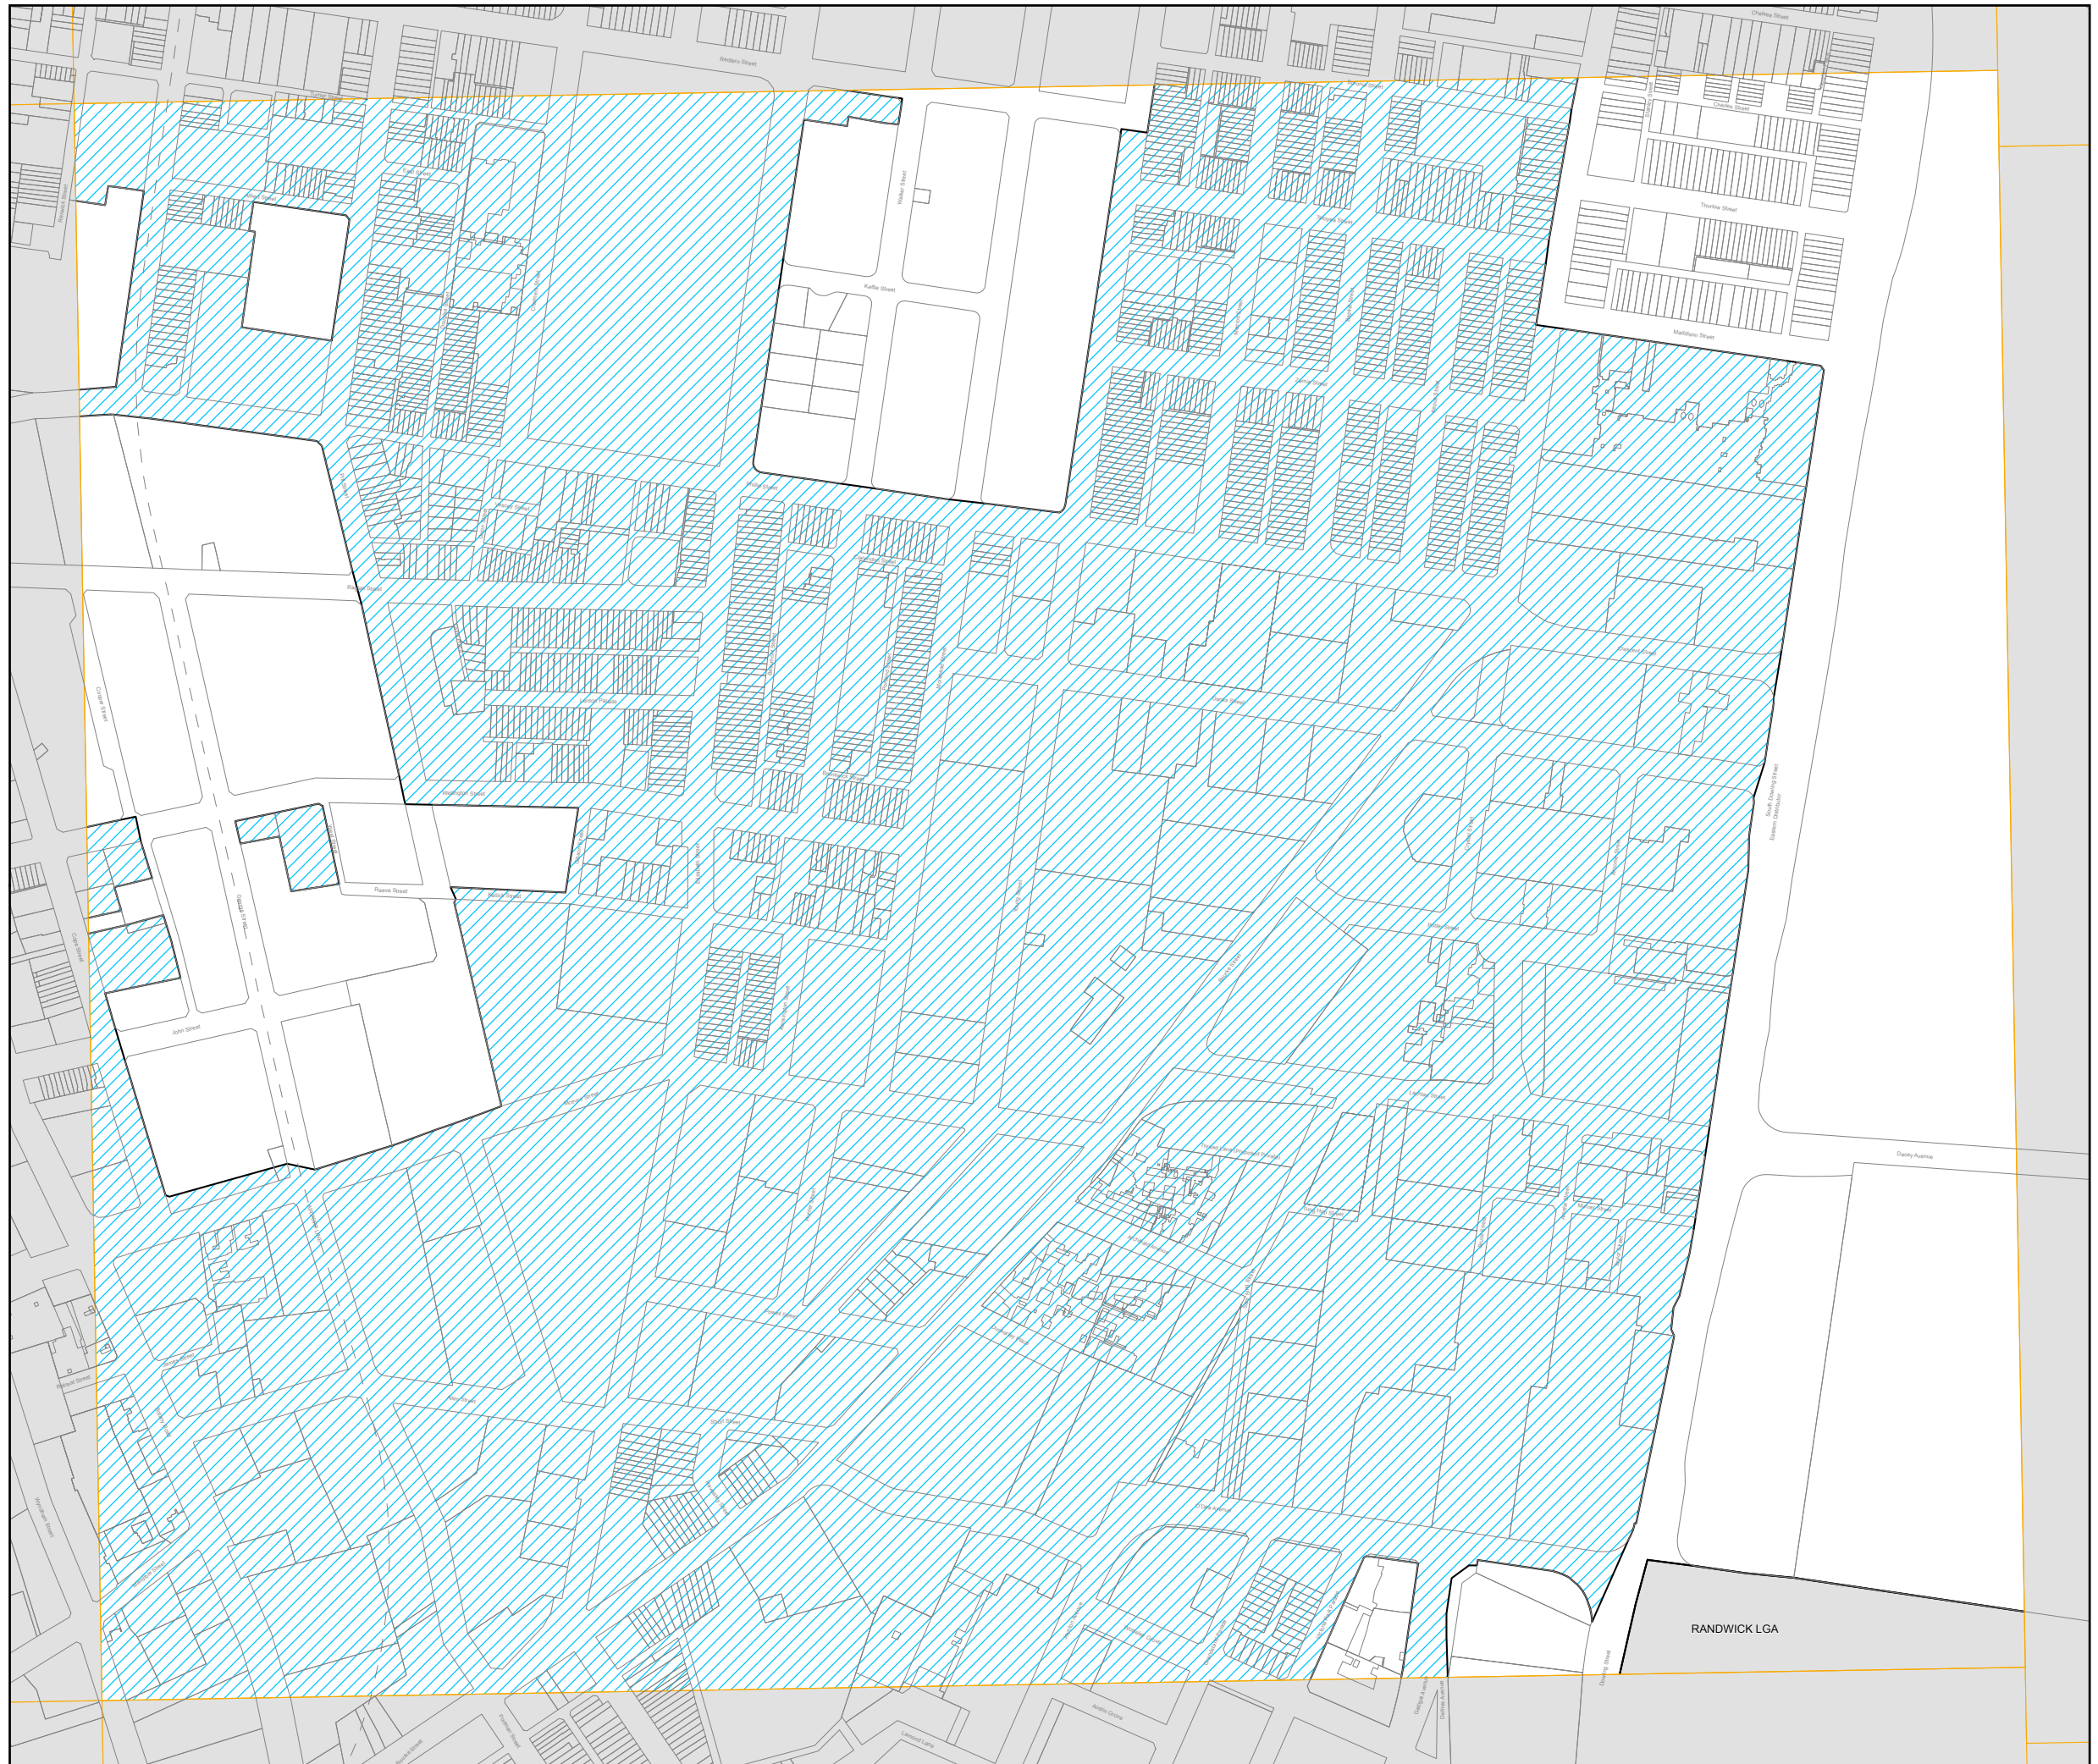

Sydney Local Environmental Plan 2012

Special Character Areas Map Retail Premises Map - Sheet CL2_017

Special Character Areas

- A Bridge St/Macquarie Pl/Bulletin Pl
- B Chifley Square
- C Circular Quay
- D College Street/Hyde Park
- E Farrer Place
- F Haymarket/Chinatown
- G Macquarie Street
- H Martin Place
- I Pitt Street Mall
- J Railway Square/Central Station
- K Rosebery
- L Sydney Square/Town Hall & St Andrews
- M Wynyard Park/Lang Park
- N York St/Clarence St/Kent St

Retail Premises

- Restricted Retail Development

Cadastre

- Cadastre 13/02/2015 © City of Sydney

0 200m

Scale: 1:5,000 @ A3

Projection: GDA 1994
Zone 56

Map identification number:
7200_COM_CL2_017_005_20150213

RANDWICK LGA