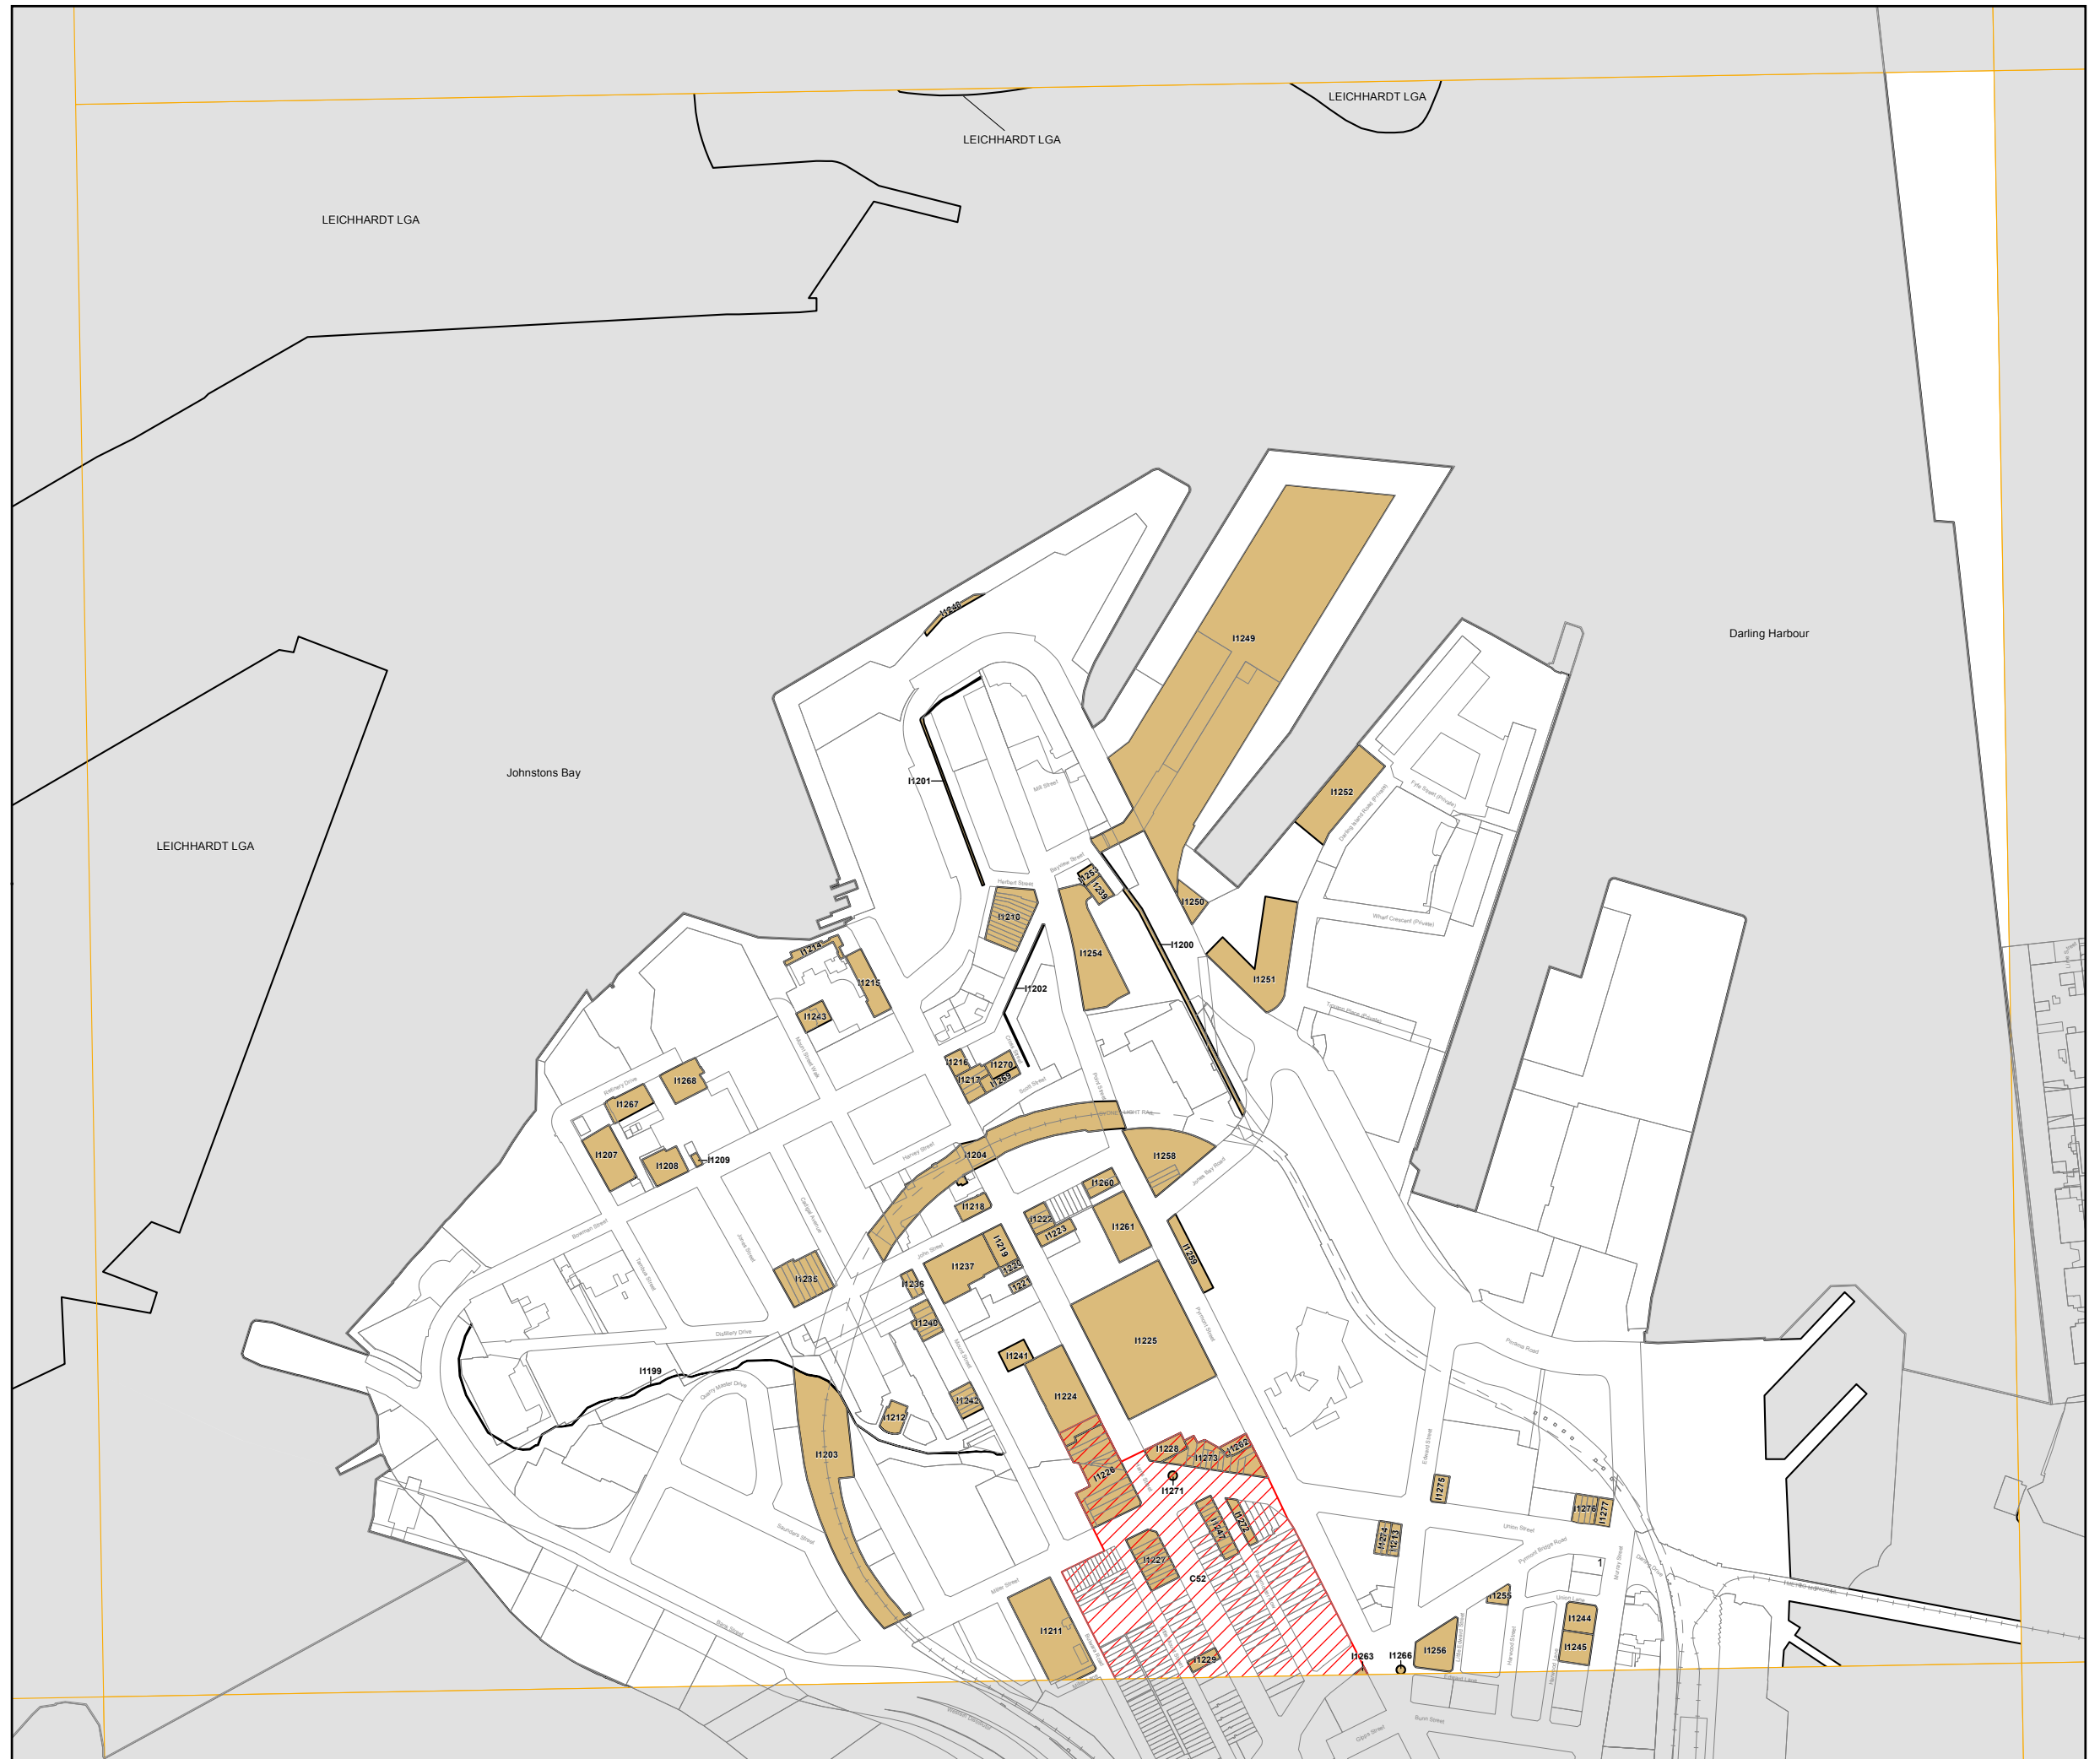

## Heritage Map - Sheet HER\_007

### Heritage

Conservation Area - General

Item - General

### Cadastre

Cadastre 14/08/2012 © City of Sydney

0 100 200 m

Scale: 1:5,000 @ A3

Projection: GDA 1994  
Zone 56

Map identification number:  
7200\_COM\_HER\_007\_005\_20121023