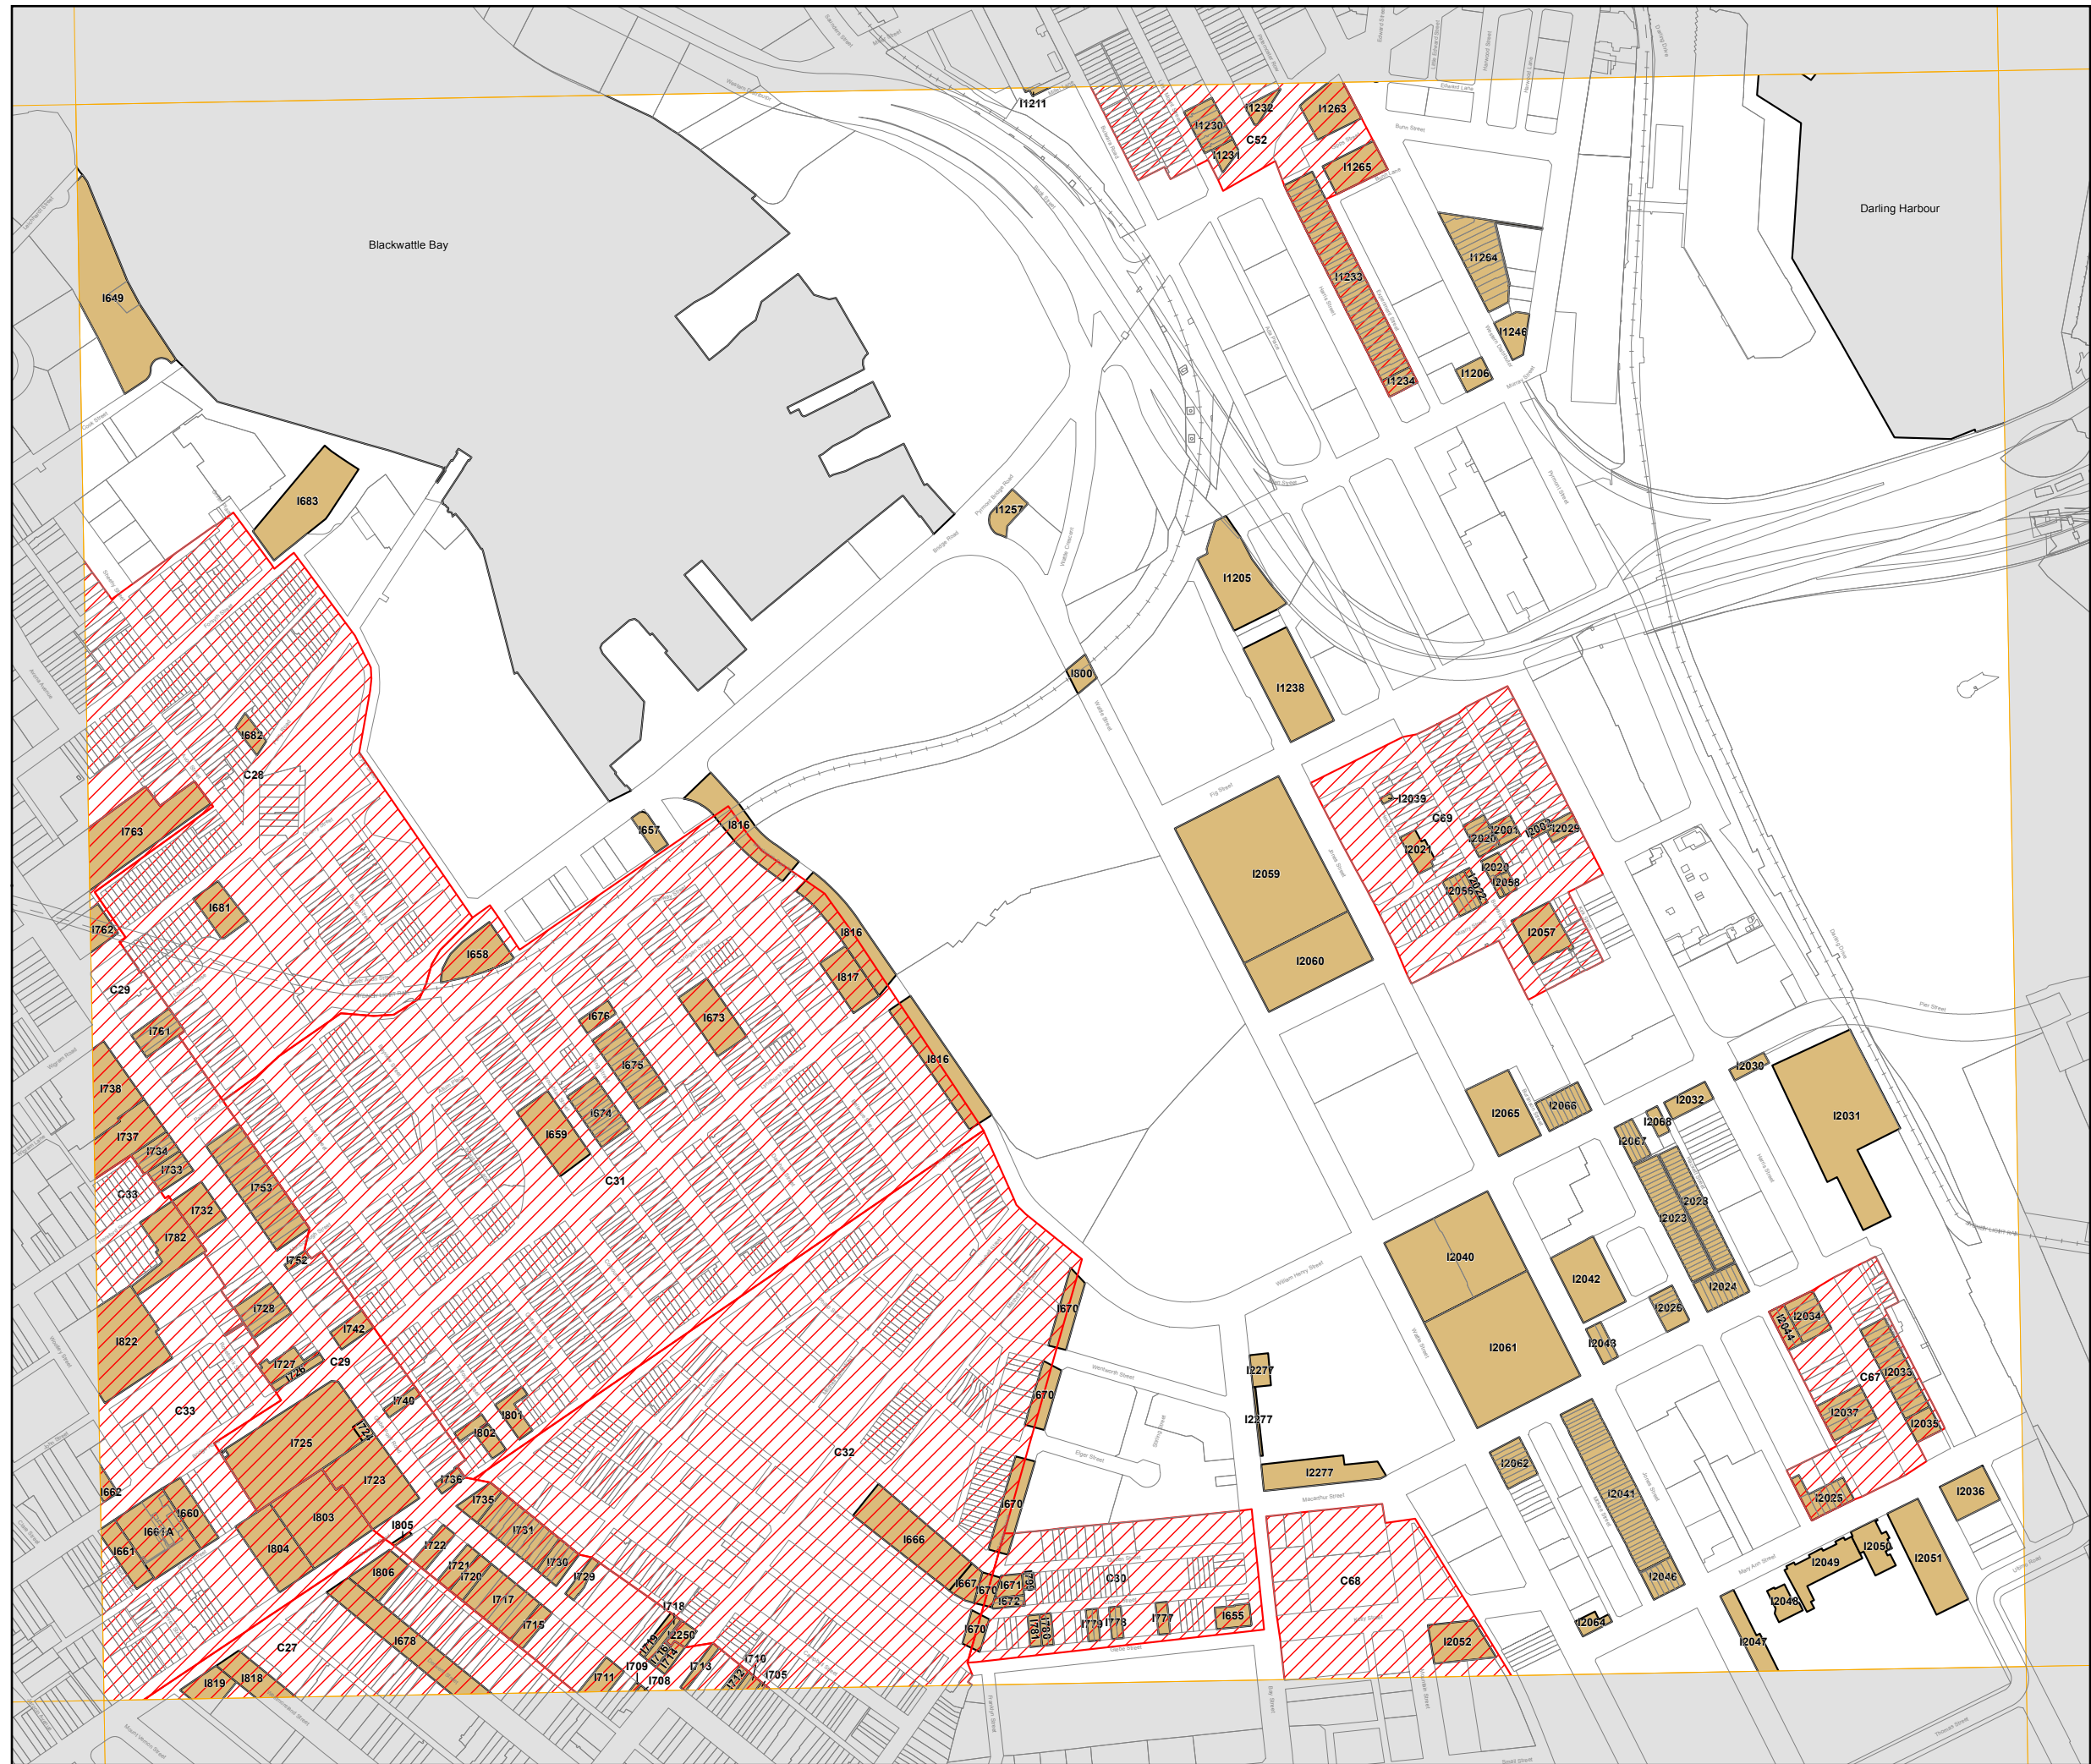

# Sydney Local Environmental Plan 2012

## Heritage Map - Sheet HER\_008

### Heritage

-  Item - General
-  Conservation Area - General

### Cadastral

-  Cadastre 02/12/2015 © City of Sydney

Scale: 1:5,000 @ A3

Projection: GDA 1994  
Zone 56

Map identification number:  
7200\_COM\_HER\_008\_005\_20151202