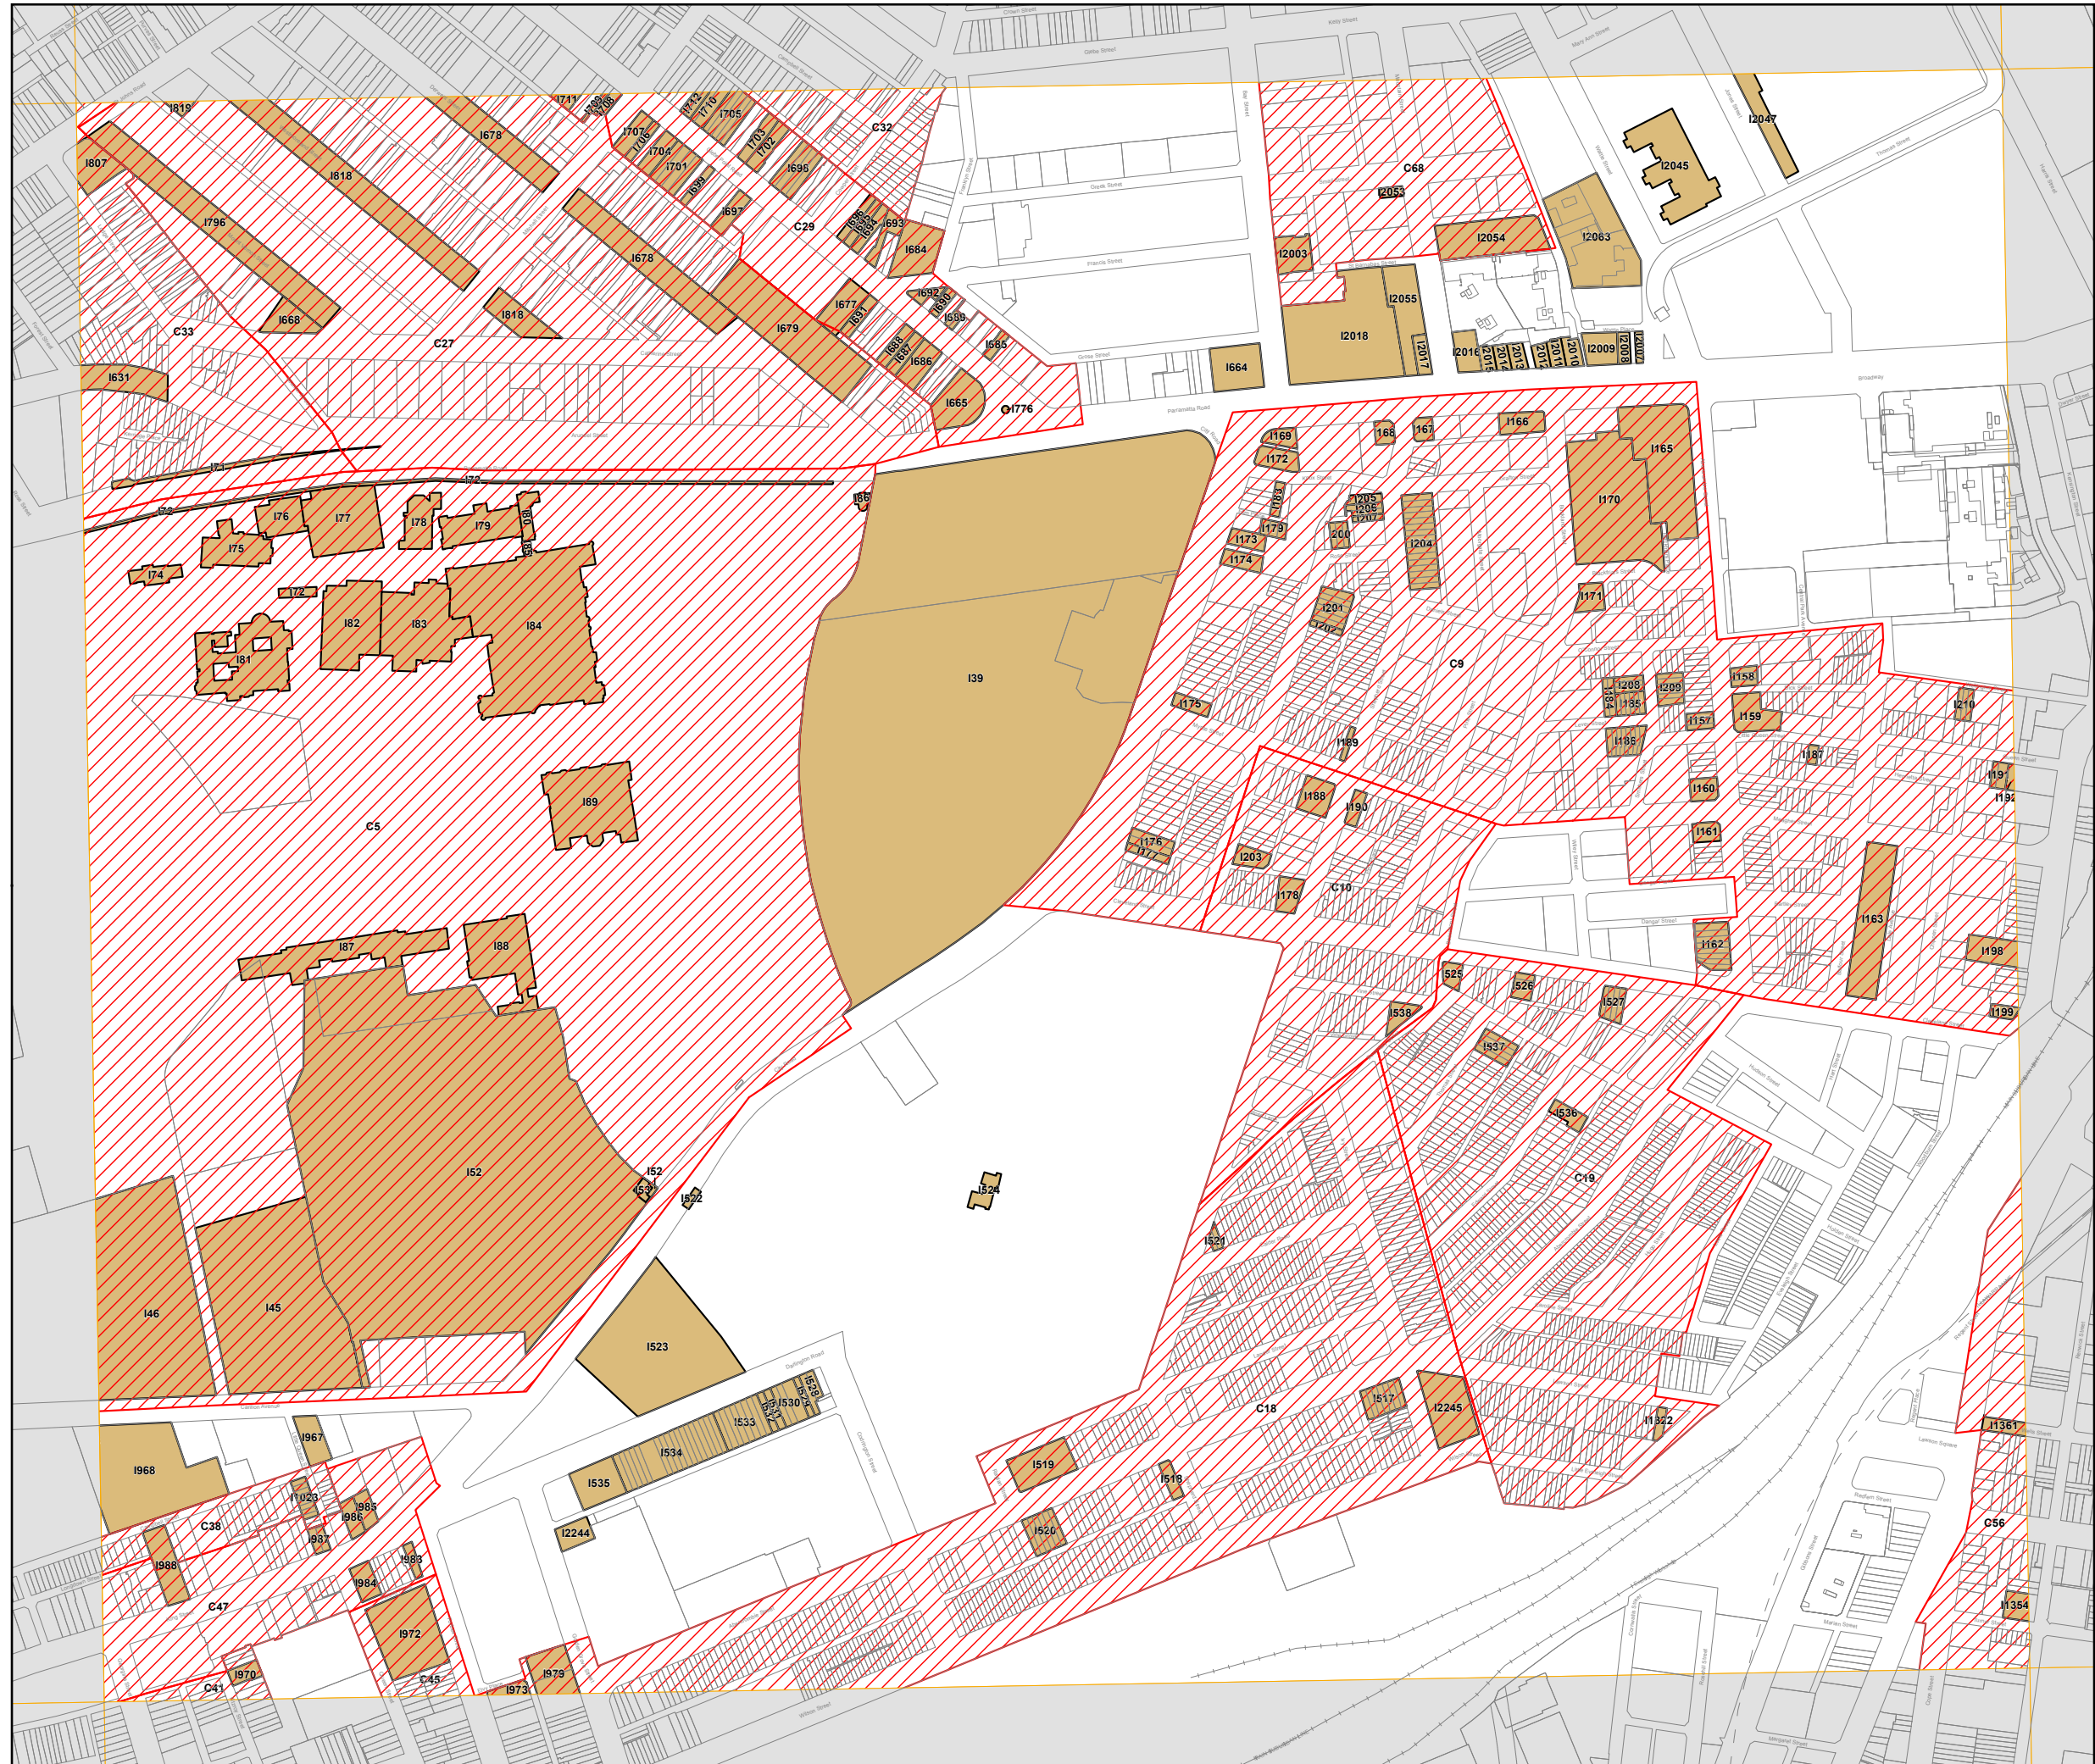

# Sydney Local Environmental Plan 2012

## Heritage Map - Sheet HER\_009

### Heritage

- Item - General
- Conservation Area - General

### Cadastre

- Cadastre 04/12/2015 © City of Sydney

0 200 m

Scale: 1:5,000 @ A3

Projection: GDA 1994  
Zone 56

Map identification number:  
7200\_COM\_HER\_009\_005\_20151204