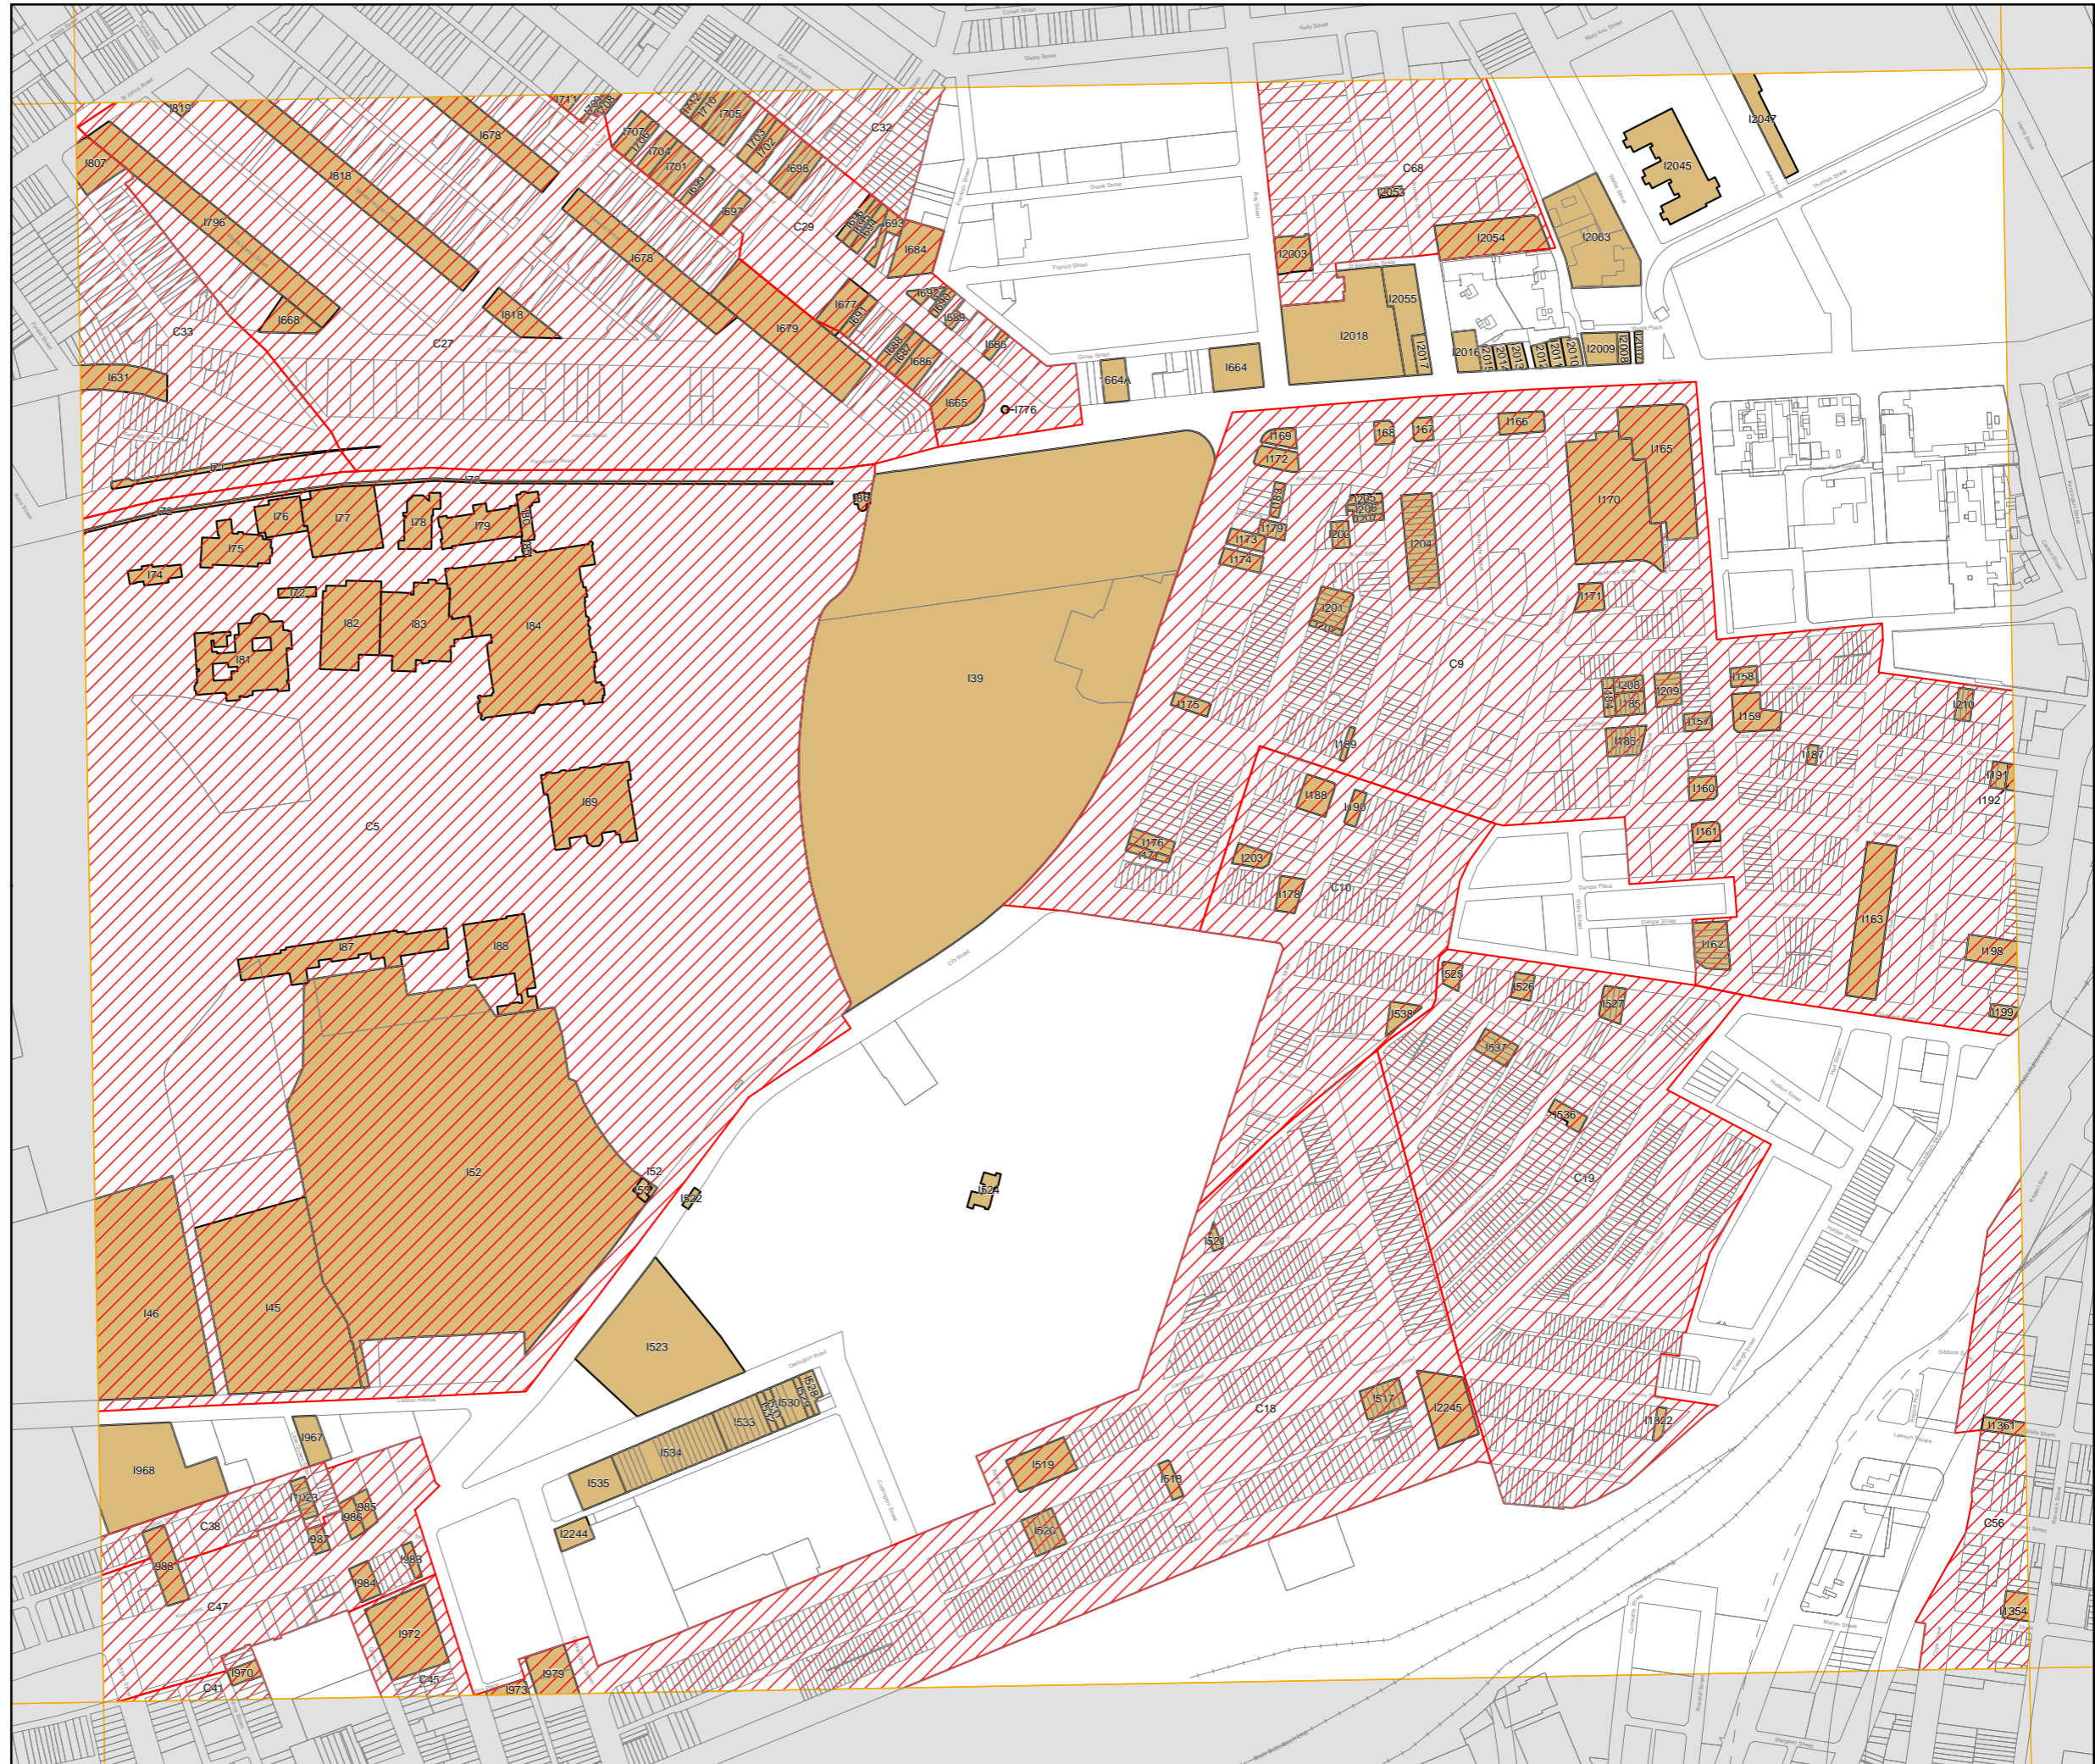

## Heritage Map - Sheet HER\_009

### Heritage

 Conservation Area - General

 Item - General

### Cadastre

 Cadastre 23/08/2019 © City of Sydney

Projection: GDA 1994  
Zone 56