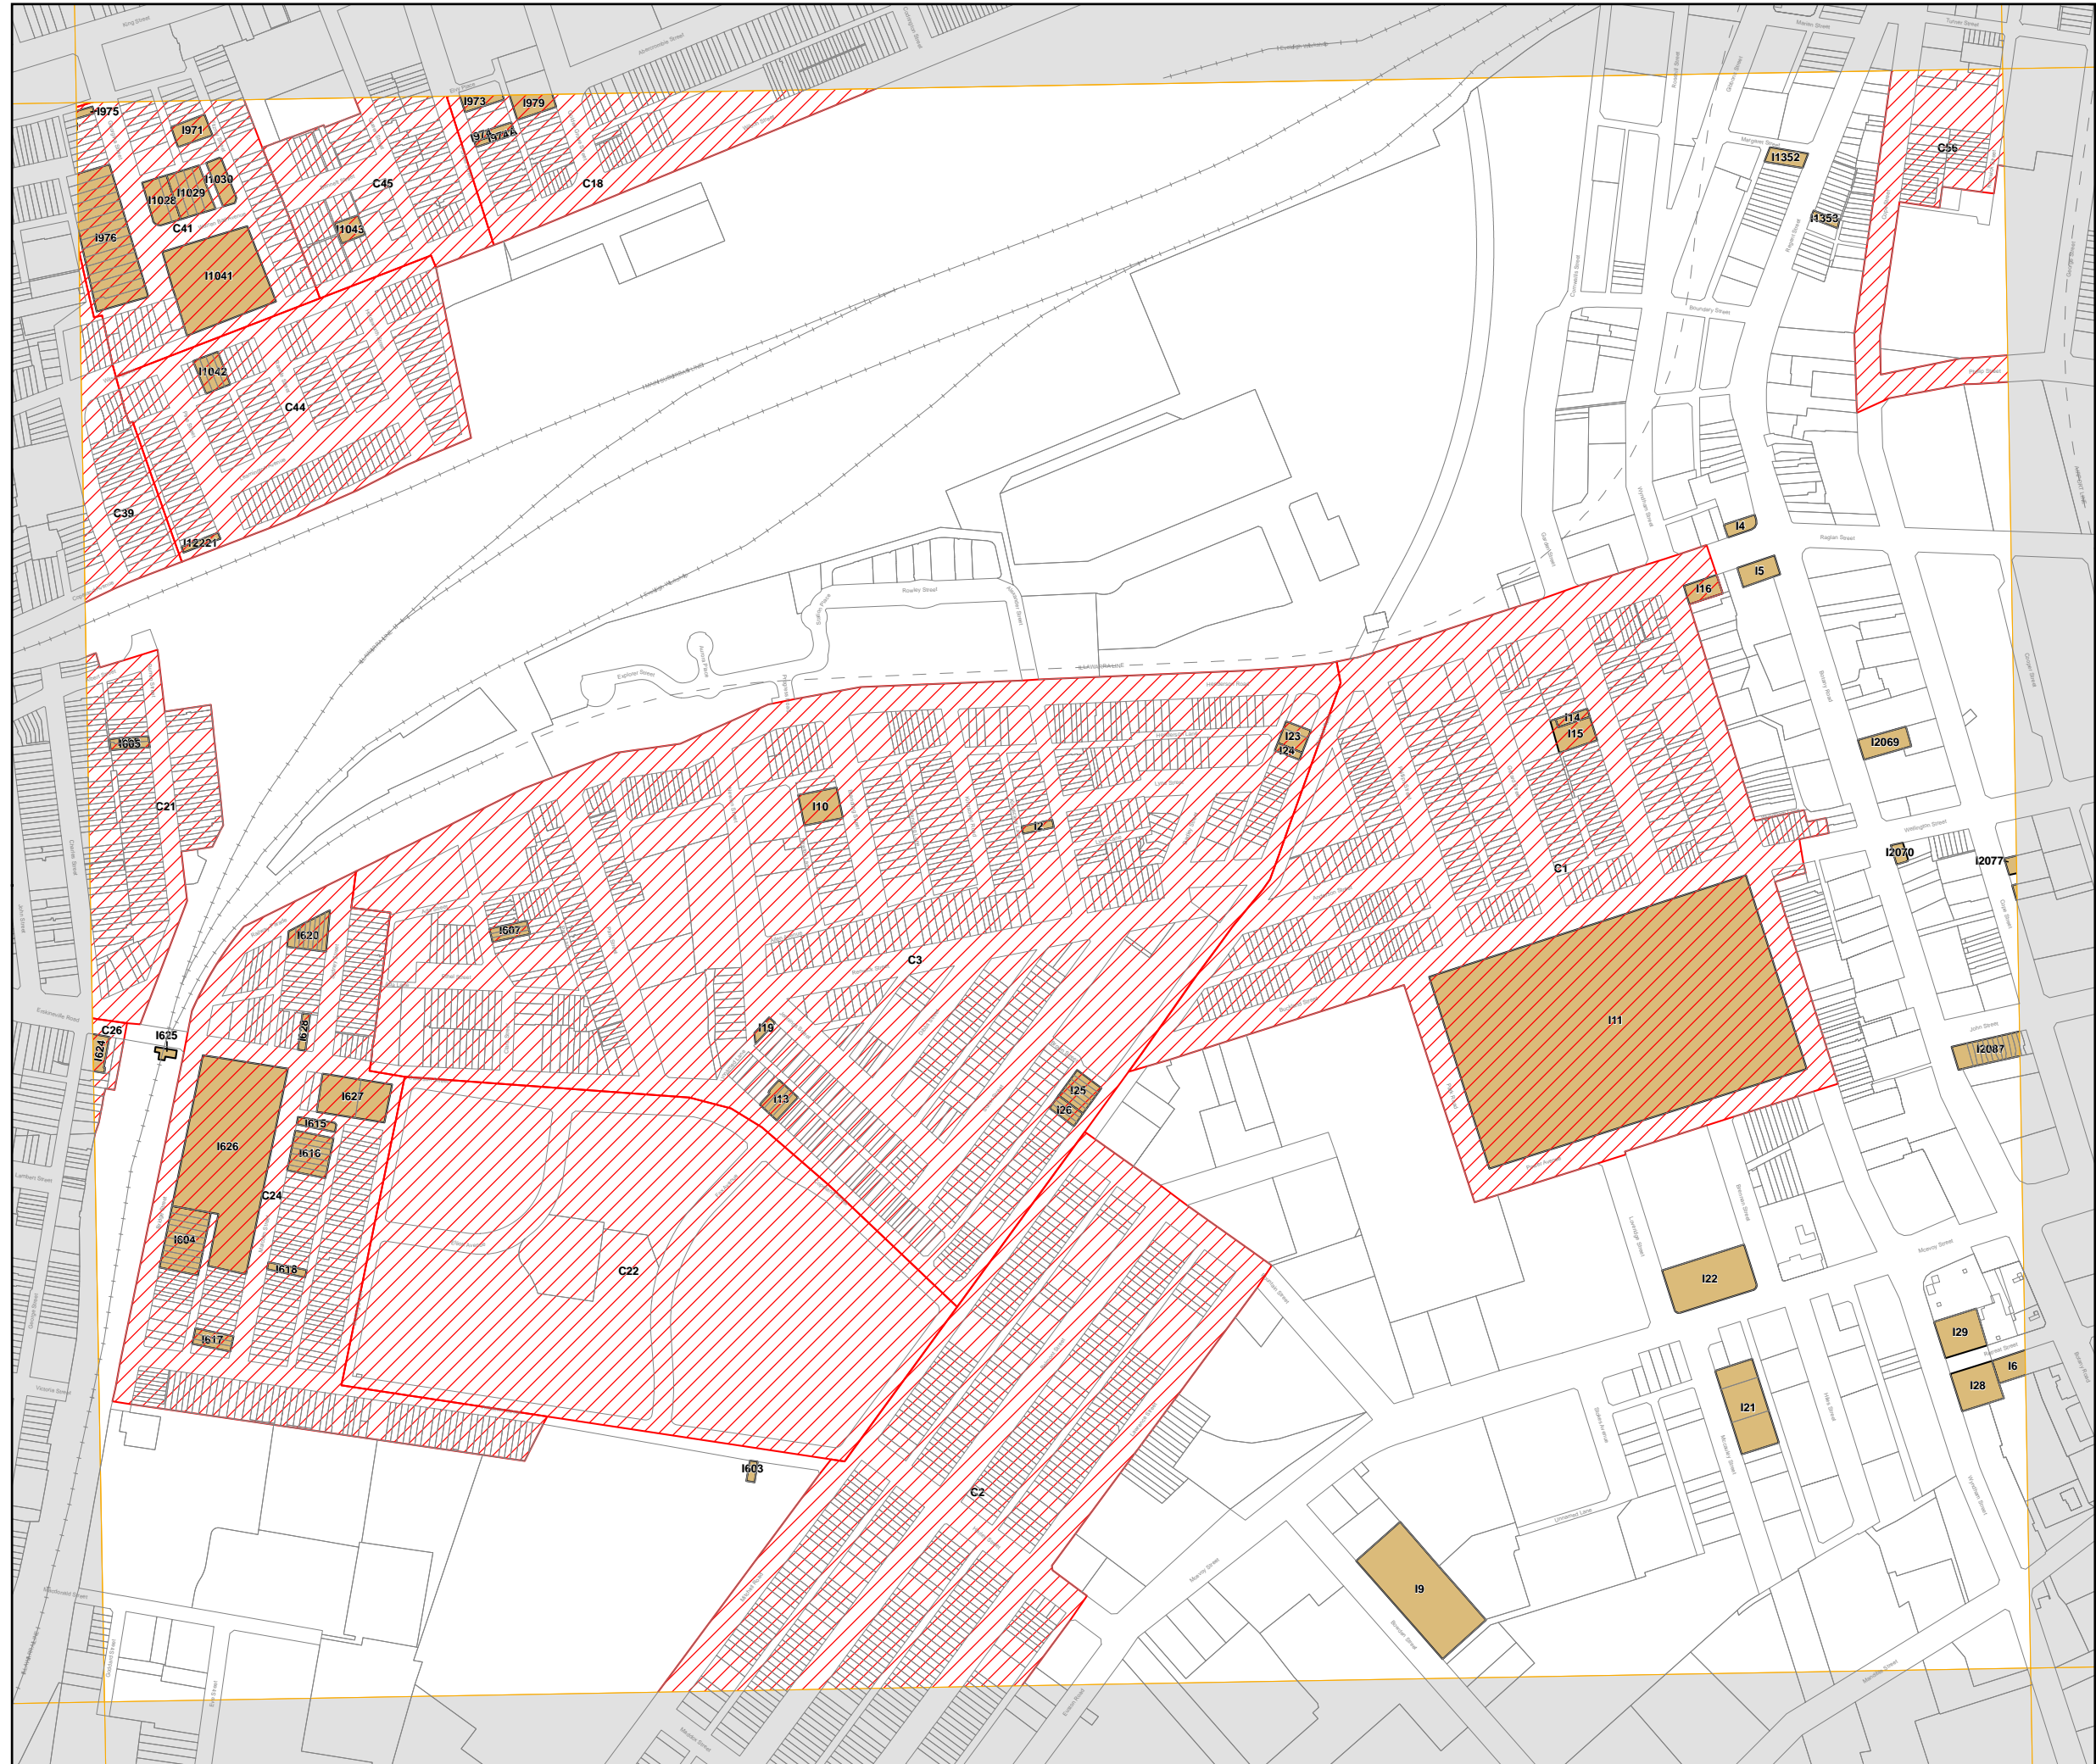

Sydney Local Environmental Plan 2012

Heritage Map - Sheet HER_010

Heritage

Conservation Area - General

Item - General

Cadastre

Cadastre 21/11/2014 © City of Sydney

0 200 m

Scale: 1:5,000 @ A3

Projection: GDA 1994
Zone 56

Map identification number:
7200_COM_HER_010_005_20141121