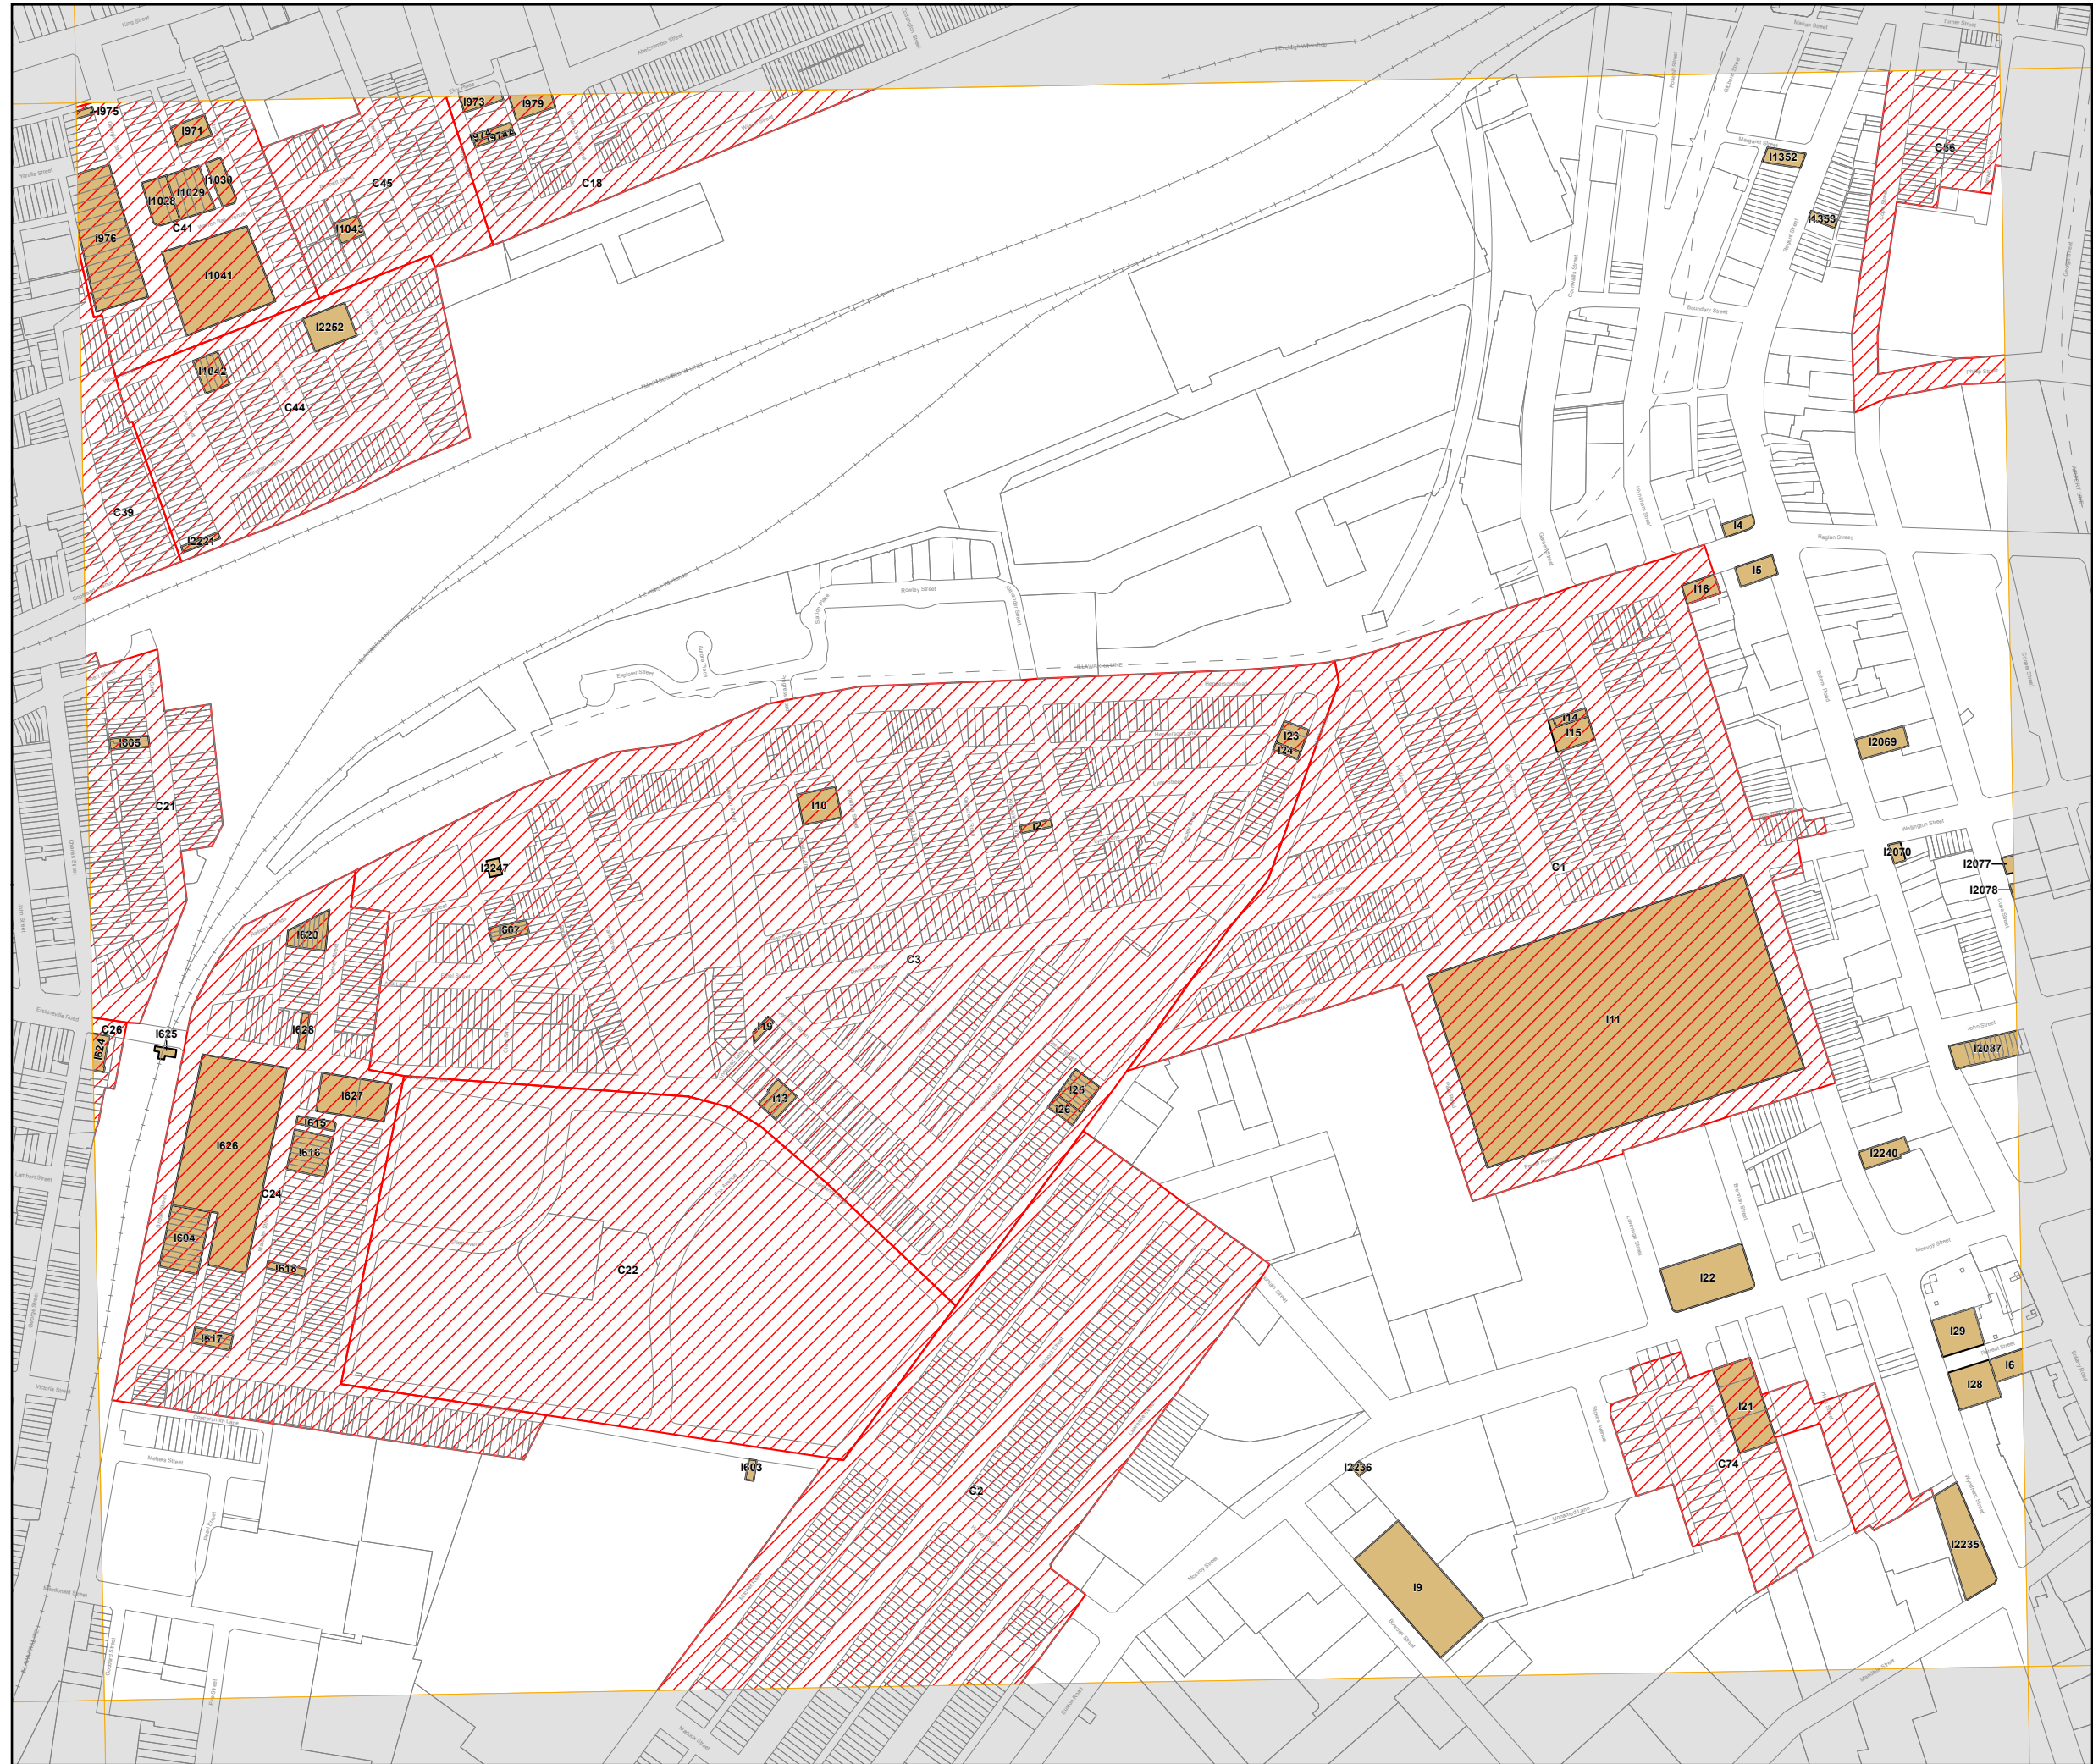

# Sydney Local Environmental Plan 2012

## Heritage Map - Sheet HER\_010

- Heritage**  
 ■ Item - General  
 ▨ Conservation Area - General
- Cadastre**  
 □ Cadastre 03/12/2015 © City of Sydney

N  
 0 200 m  
 Scale: 1:5,000 @ A3  
 Projection: GDA 1994  
 Zone 56