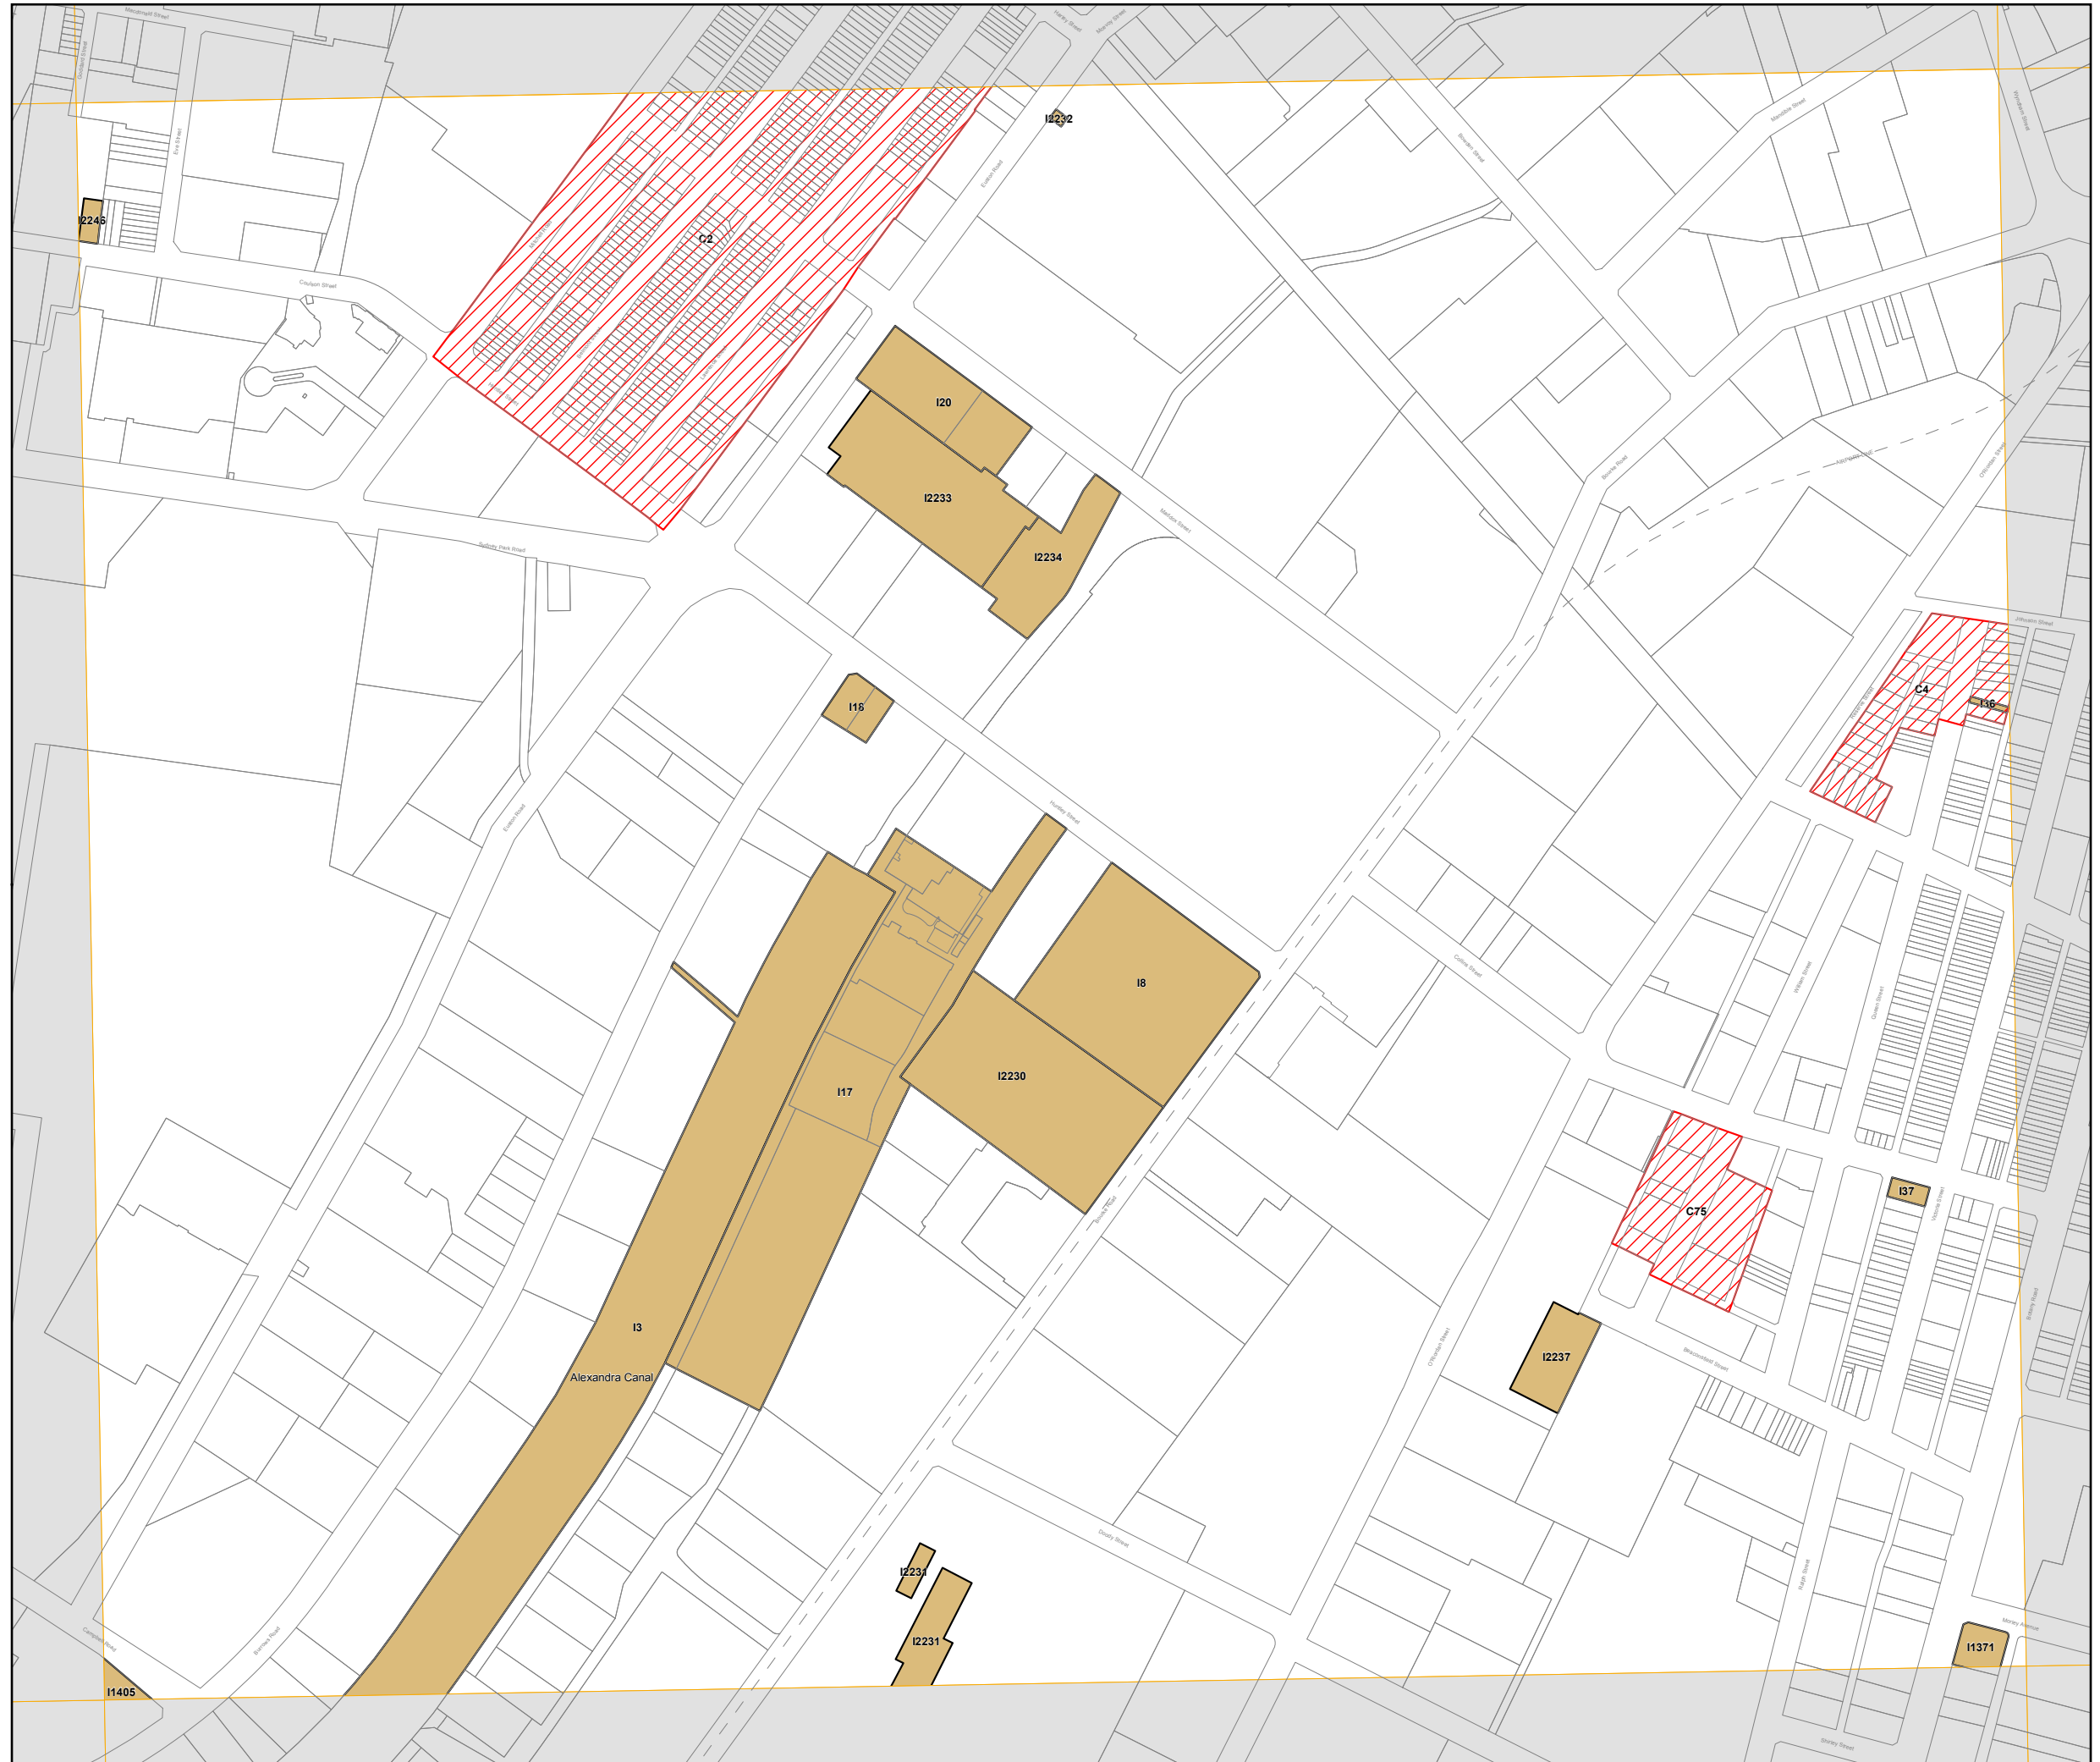

Sydney Local Environmental Plan 2012

Heritage Map - Sheet HER_011

Heritage

-  Item - General
-  Conservation Area - General

Cadastre

-  Cadastre 02/12/2015 © City of Sydney

0 200 m

Scale: 1:5,000 @ A3

Projection: GDA 1994
Zone 56

Map identification number:
7200_COM_HER_011_005_20151202