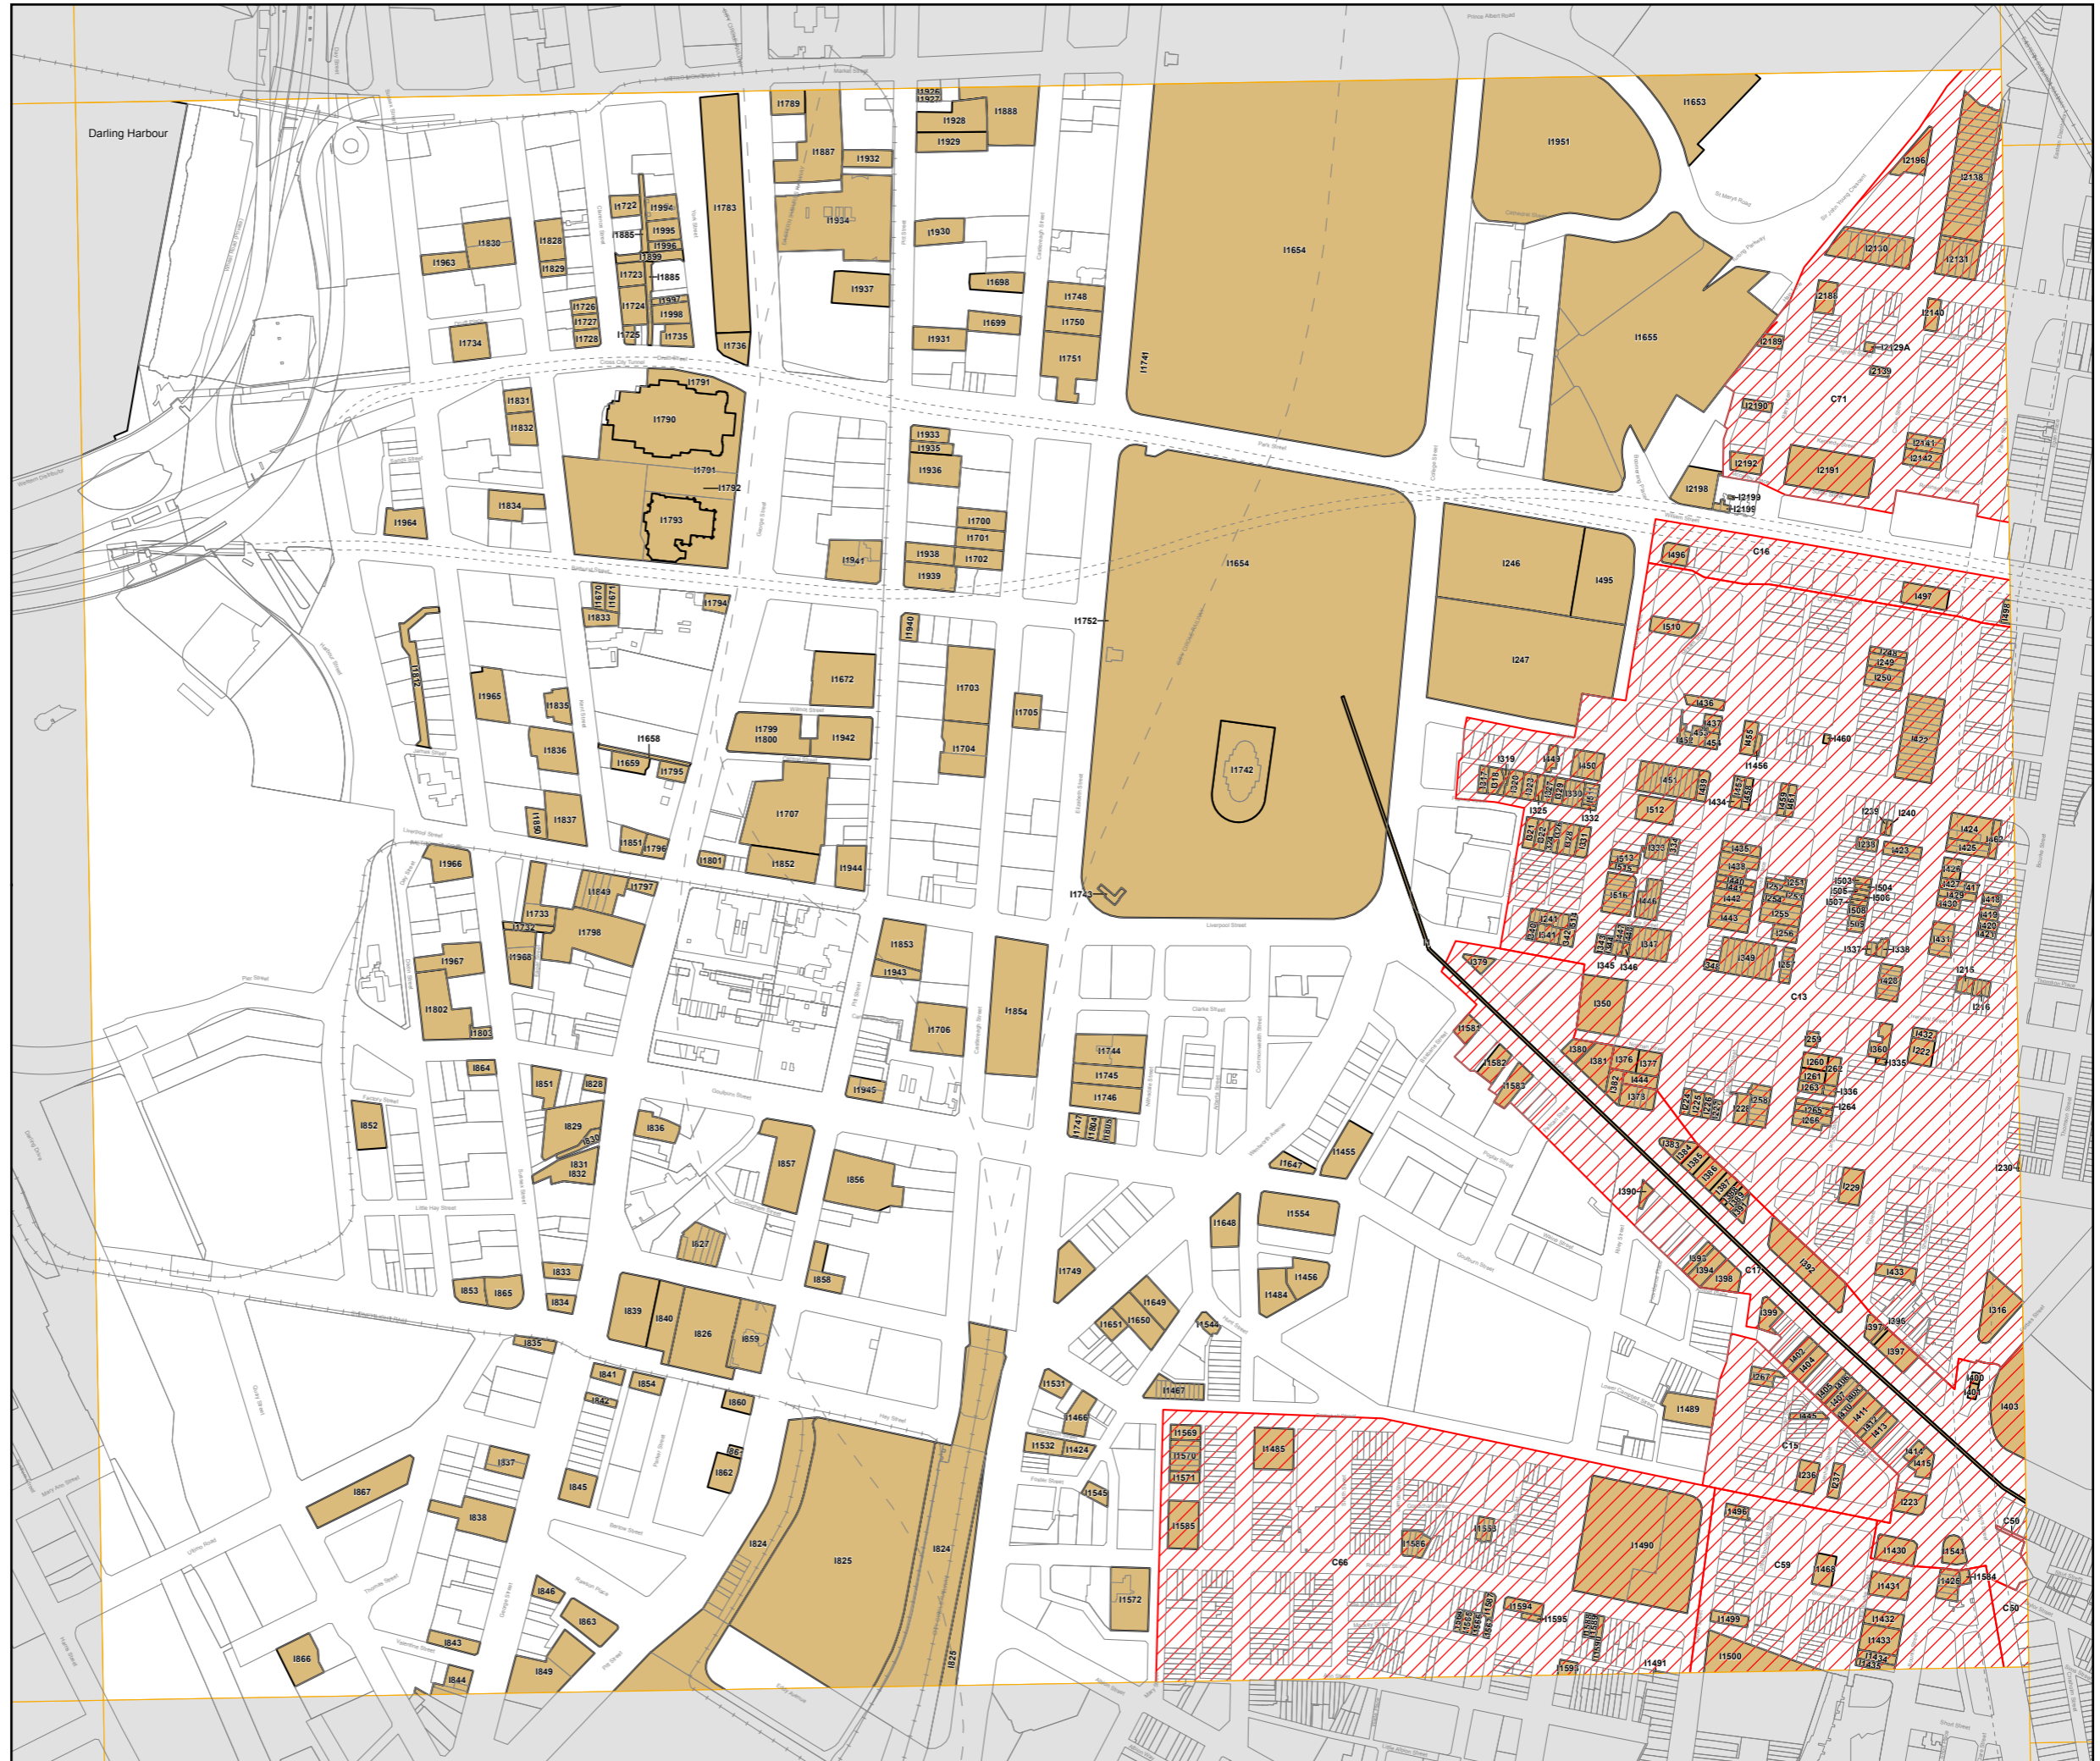

Sydney Local Environmental Plan 2012

Heritage Map - Sheet HER_015

Heritage

Conservation Area - General

Item - General

Cadastre

Cadastre 26/09/2012 © City of Sydney

0 200 m

Scale: 1:5,000 @ A3

Projection: GDA 1994
Zone 56

Map identification number:
7200_COM_HER_015_005_20120926