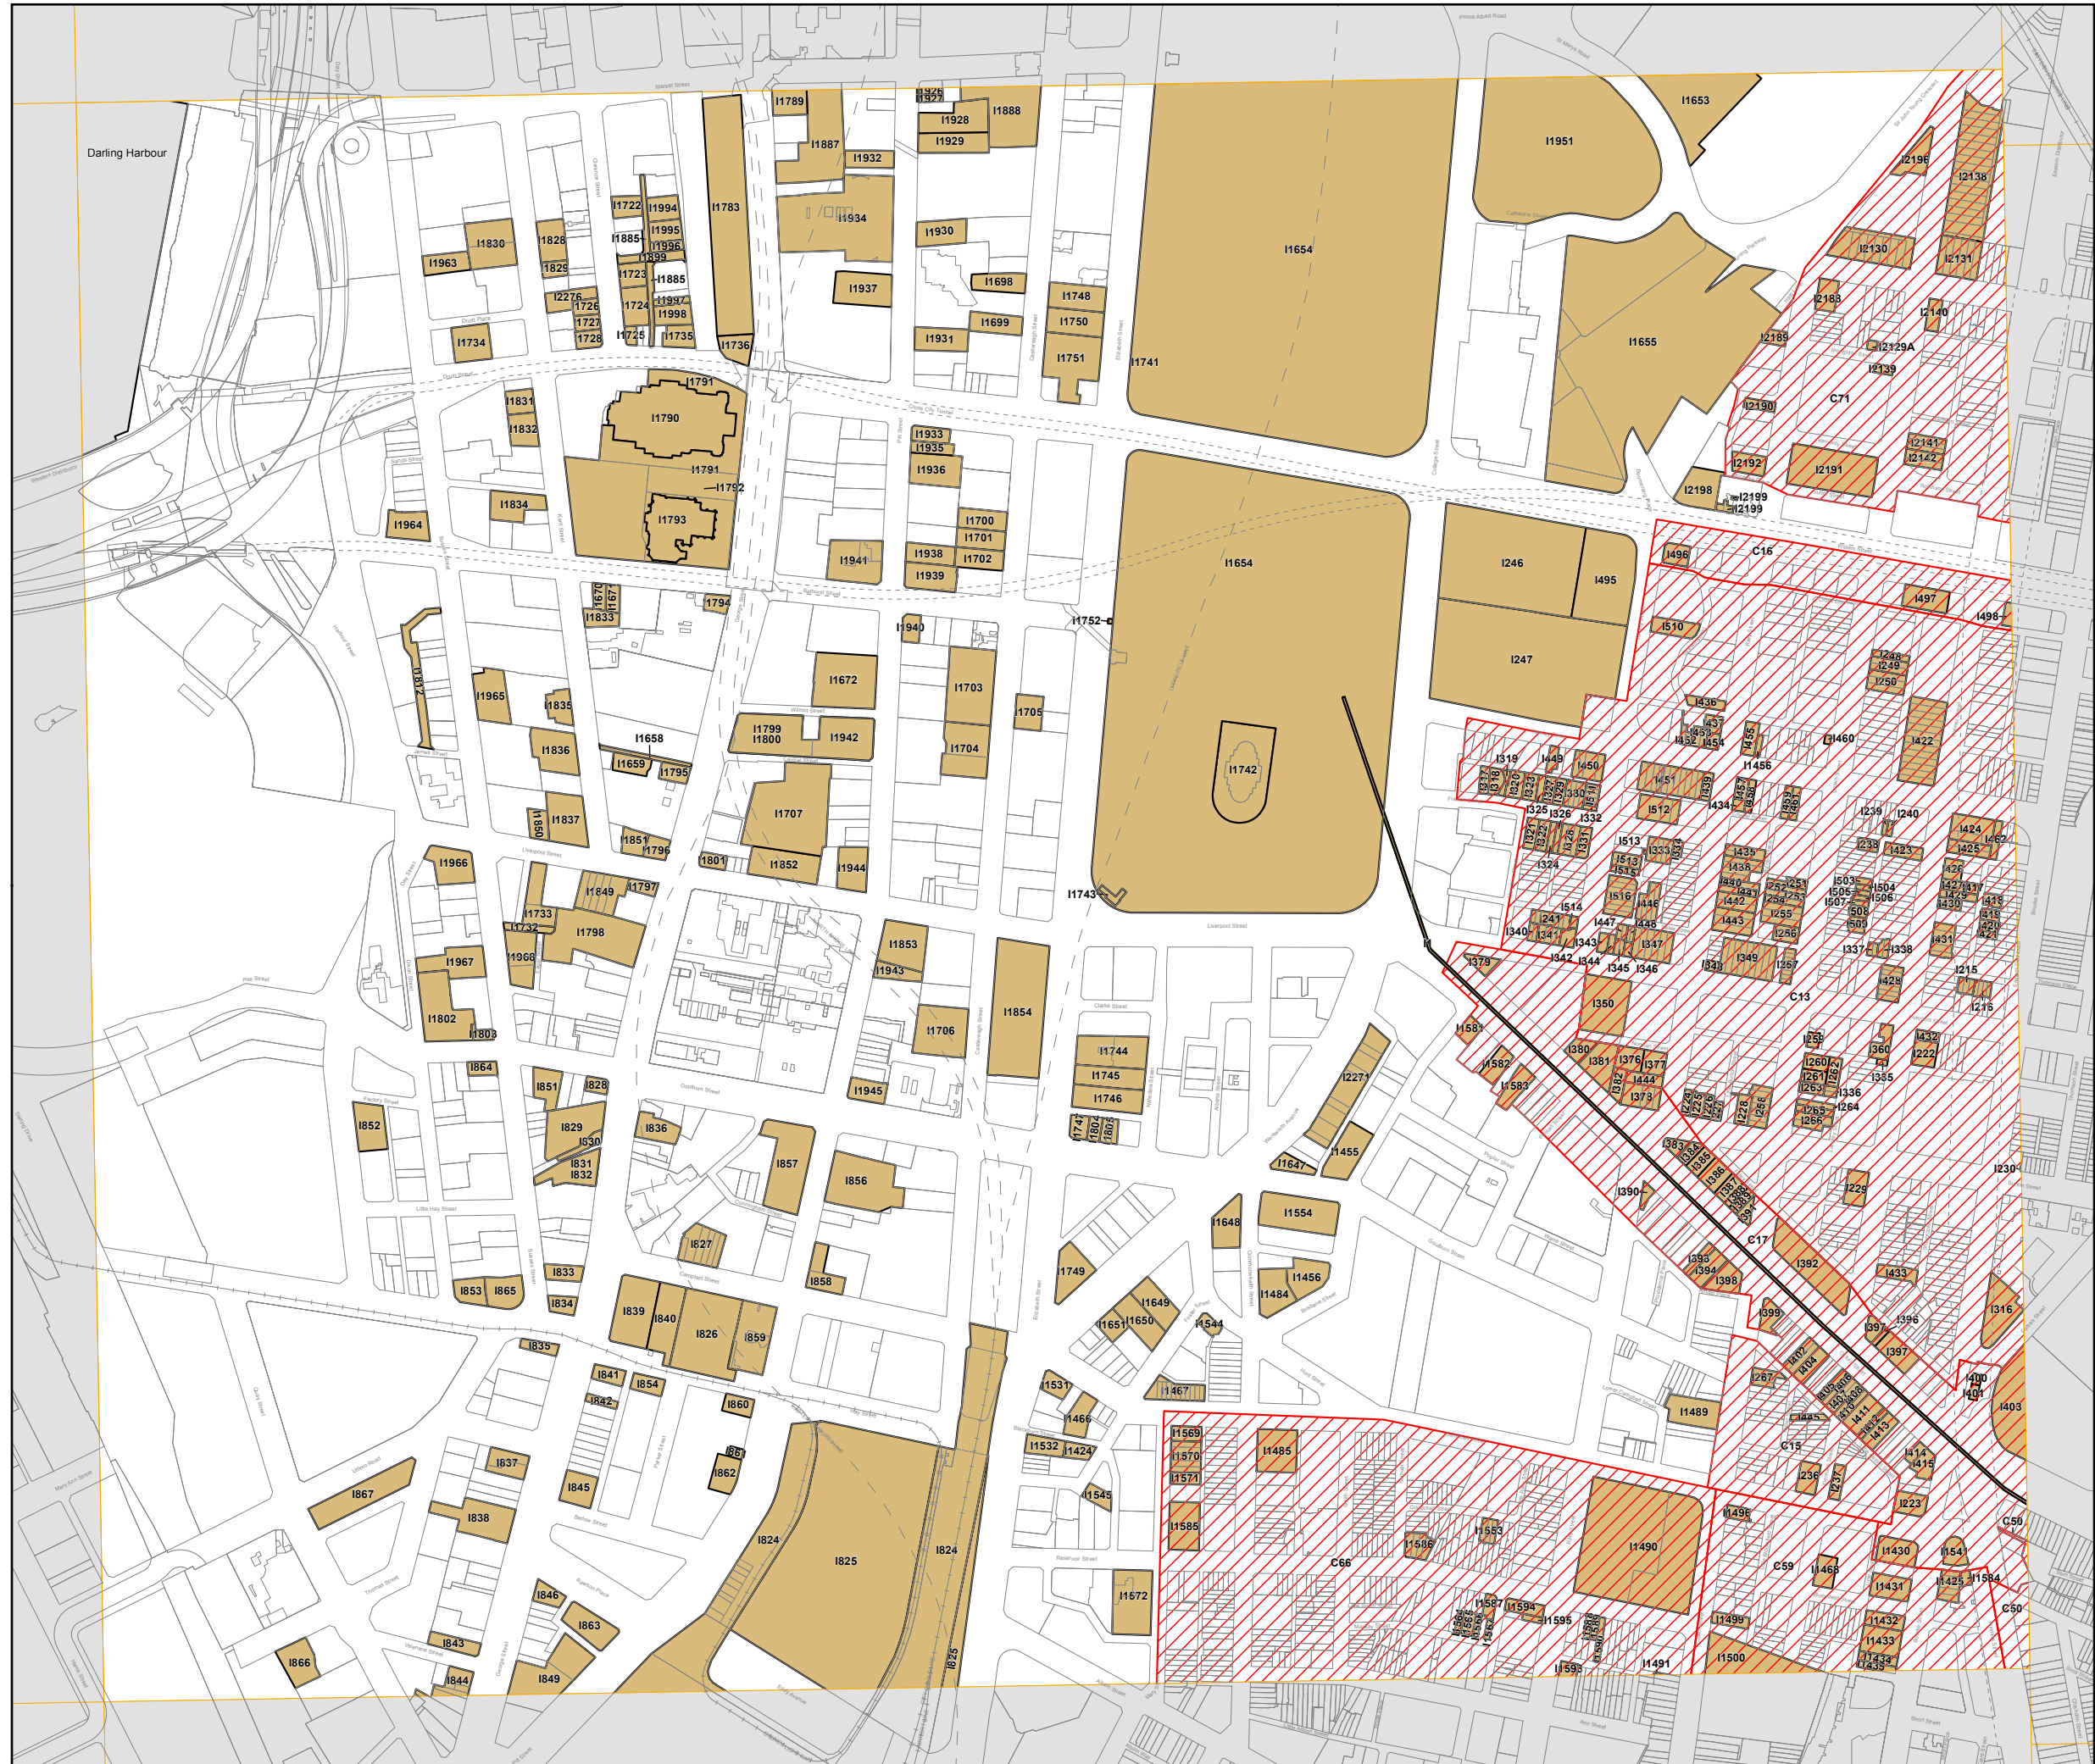

Sydney Local Environmental Plan 2012

Heritage Map - Sheet HER_015

Heritage

- Item - General
- Conservation Area - General

Cadastre

- Cadastre 03/12/2015 © City of Sydney

Projection: GDA 1994
Zone 56
Map identification number:
7200_COM_HER_015_005_20151203