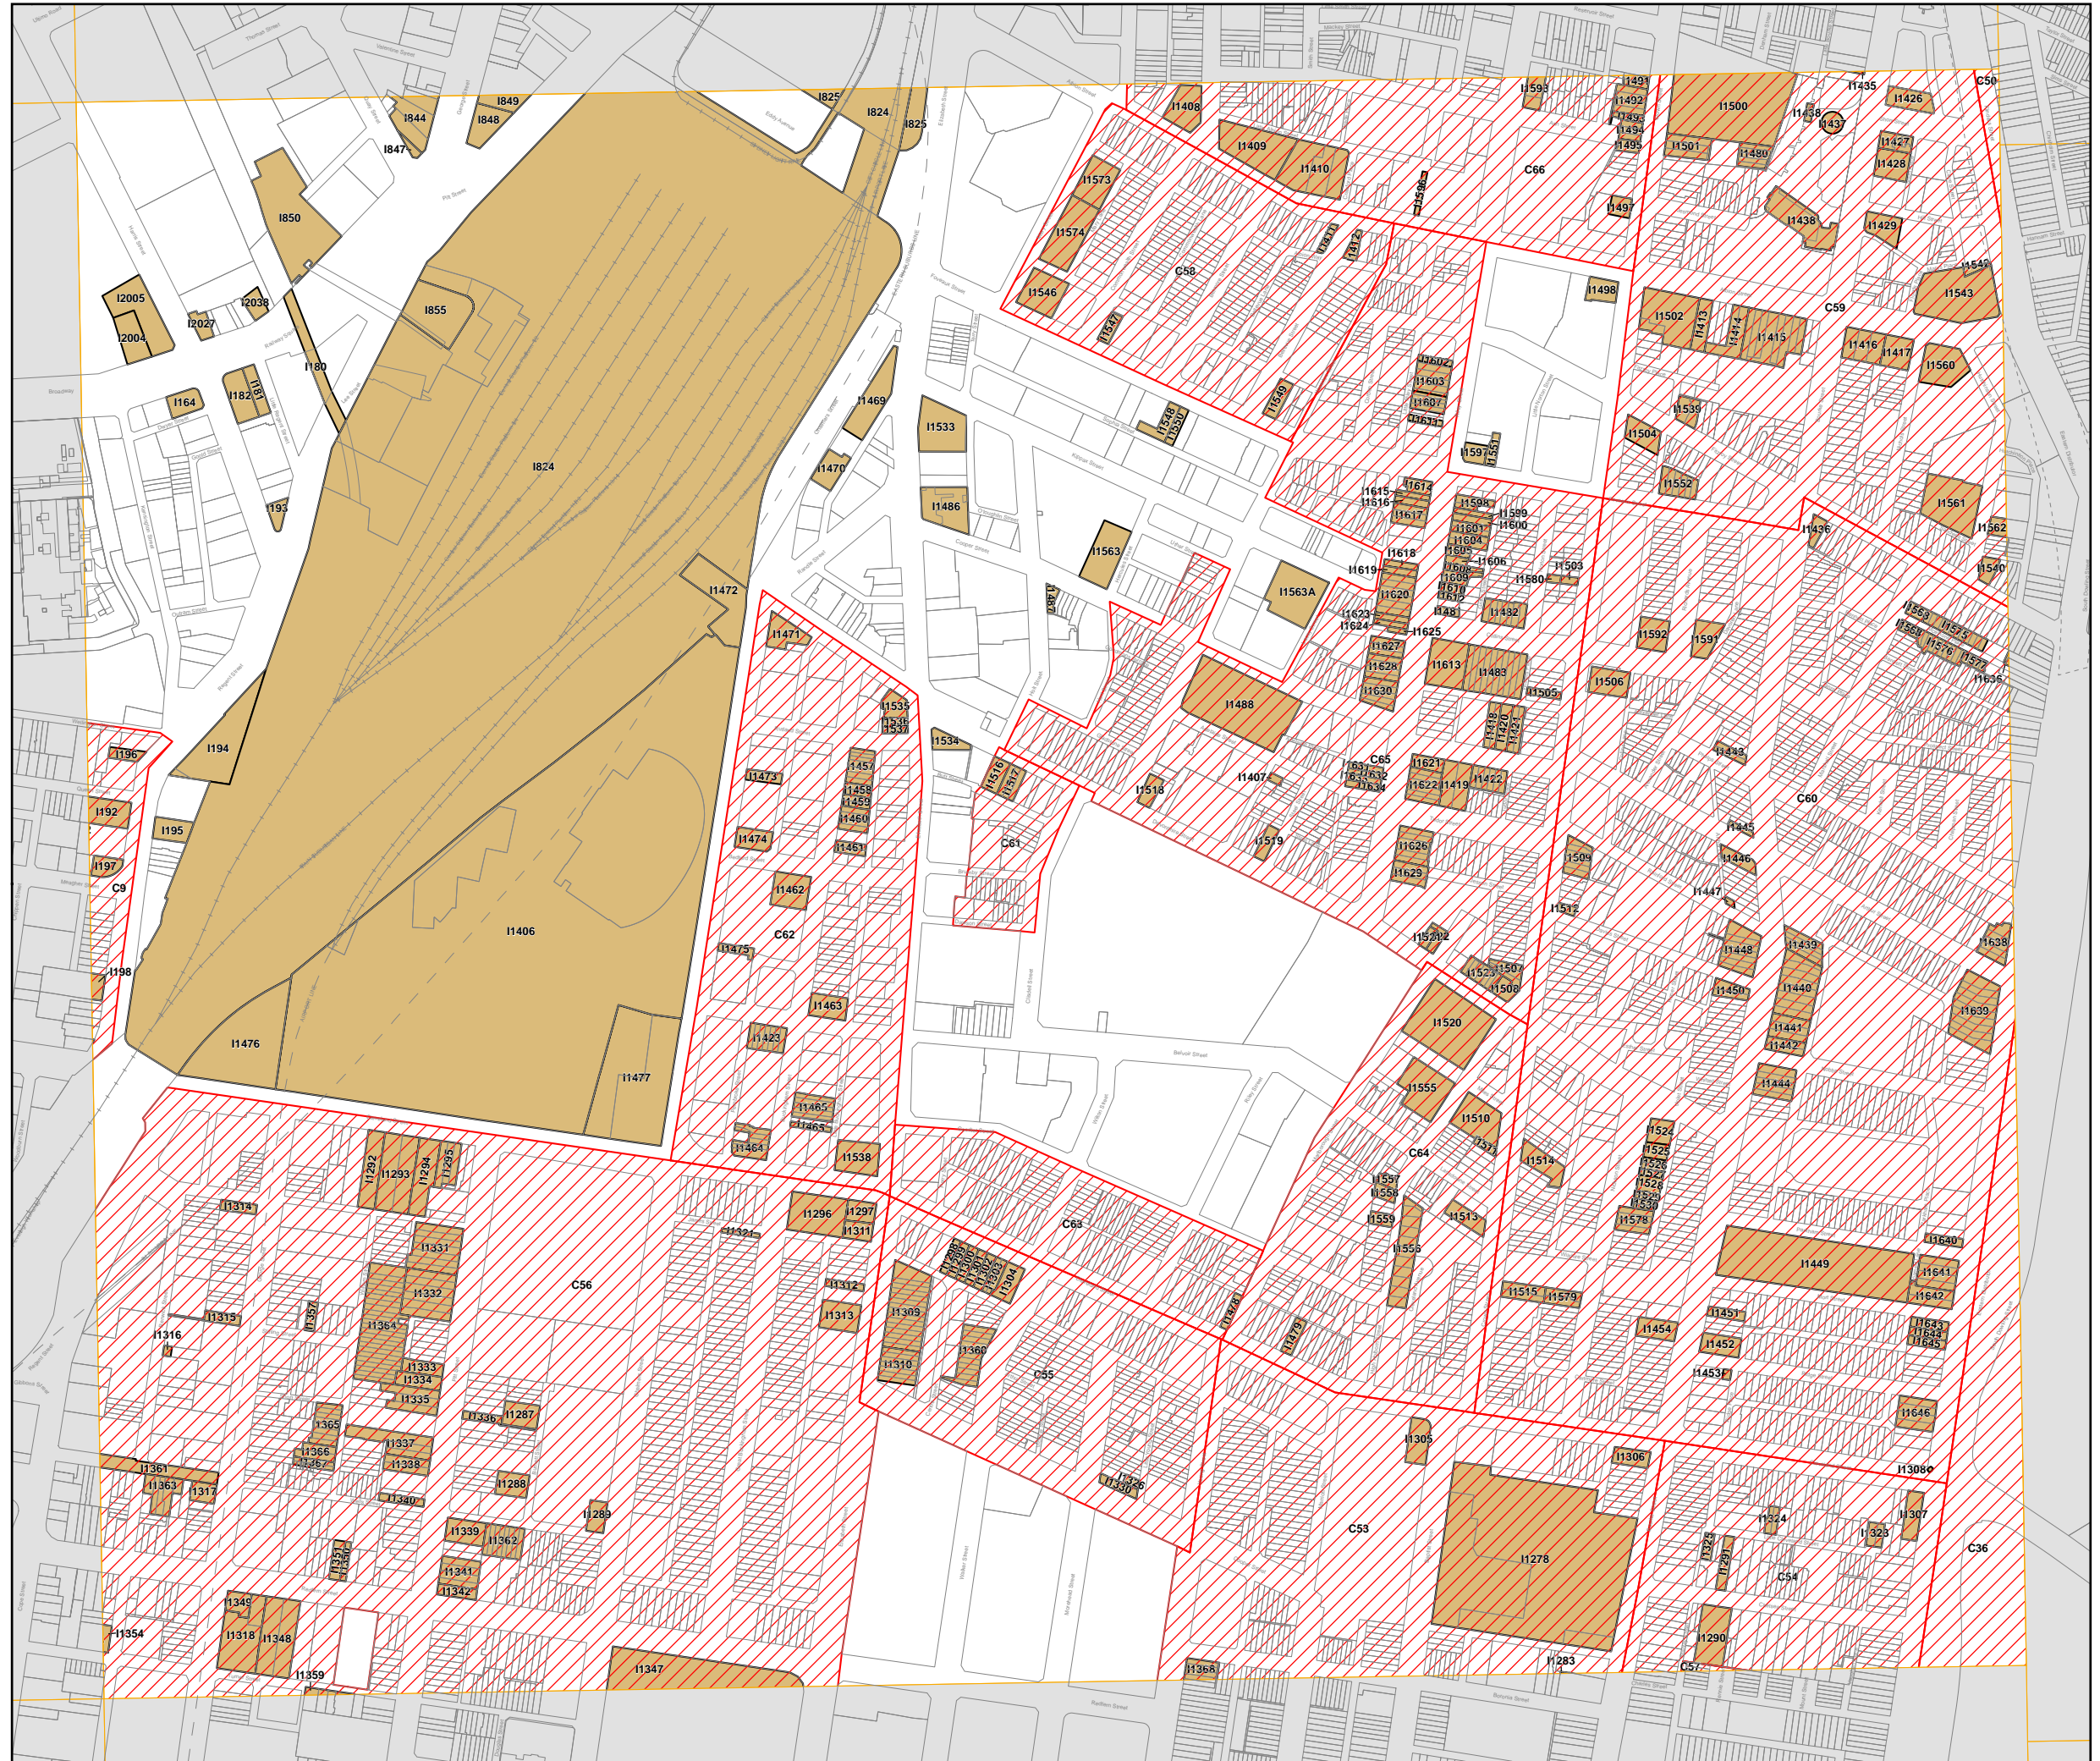

Sydney Local Environmental Plan 2012

Heritage Map - Sheet HER_016

Heritage

Conservation Area - General

Item - General

Cadastre

Cadastre 07/08/2014 © City of Sydney

Projection: GDA 1994
Zone 56
Map identification number:
7200_COM_HER_016_005_20140807