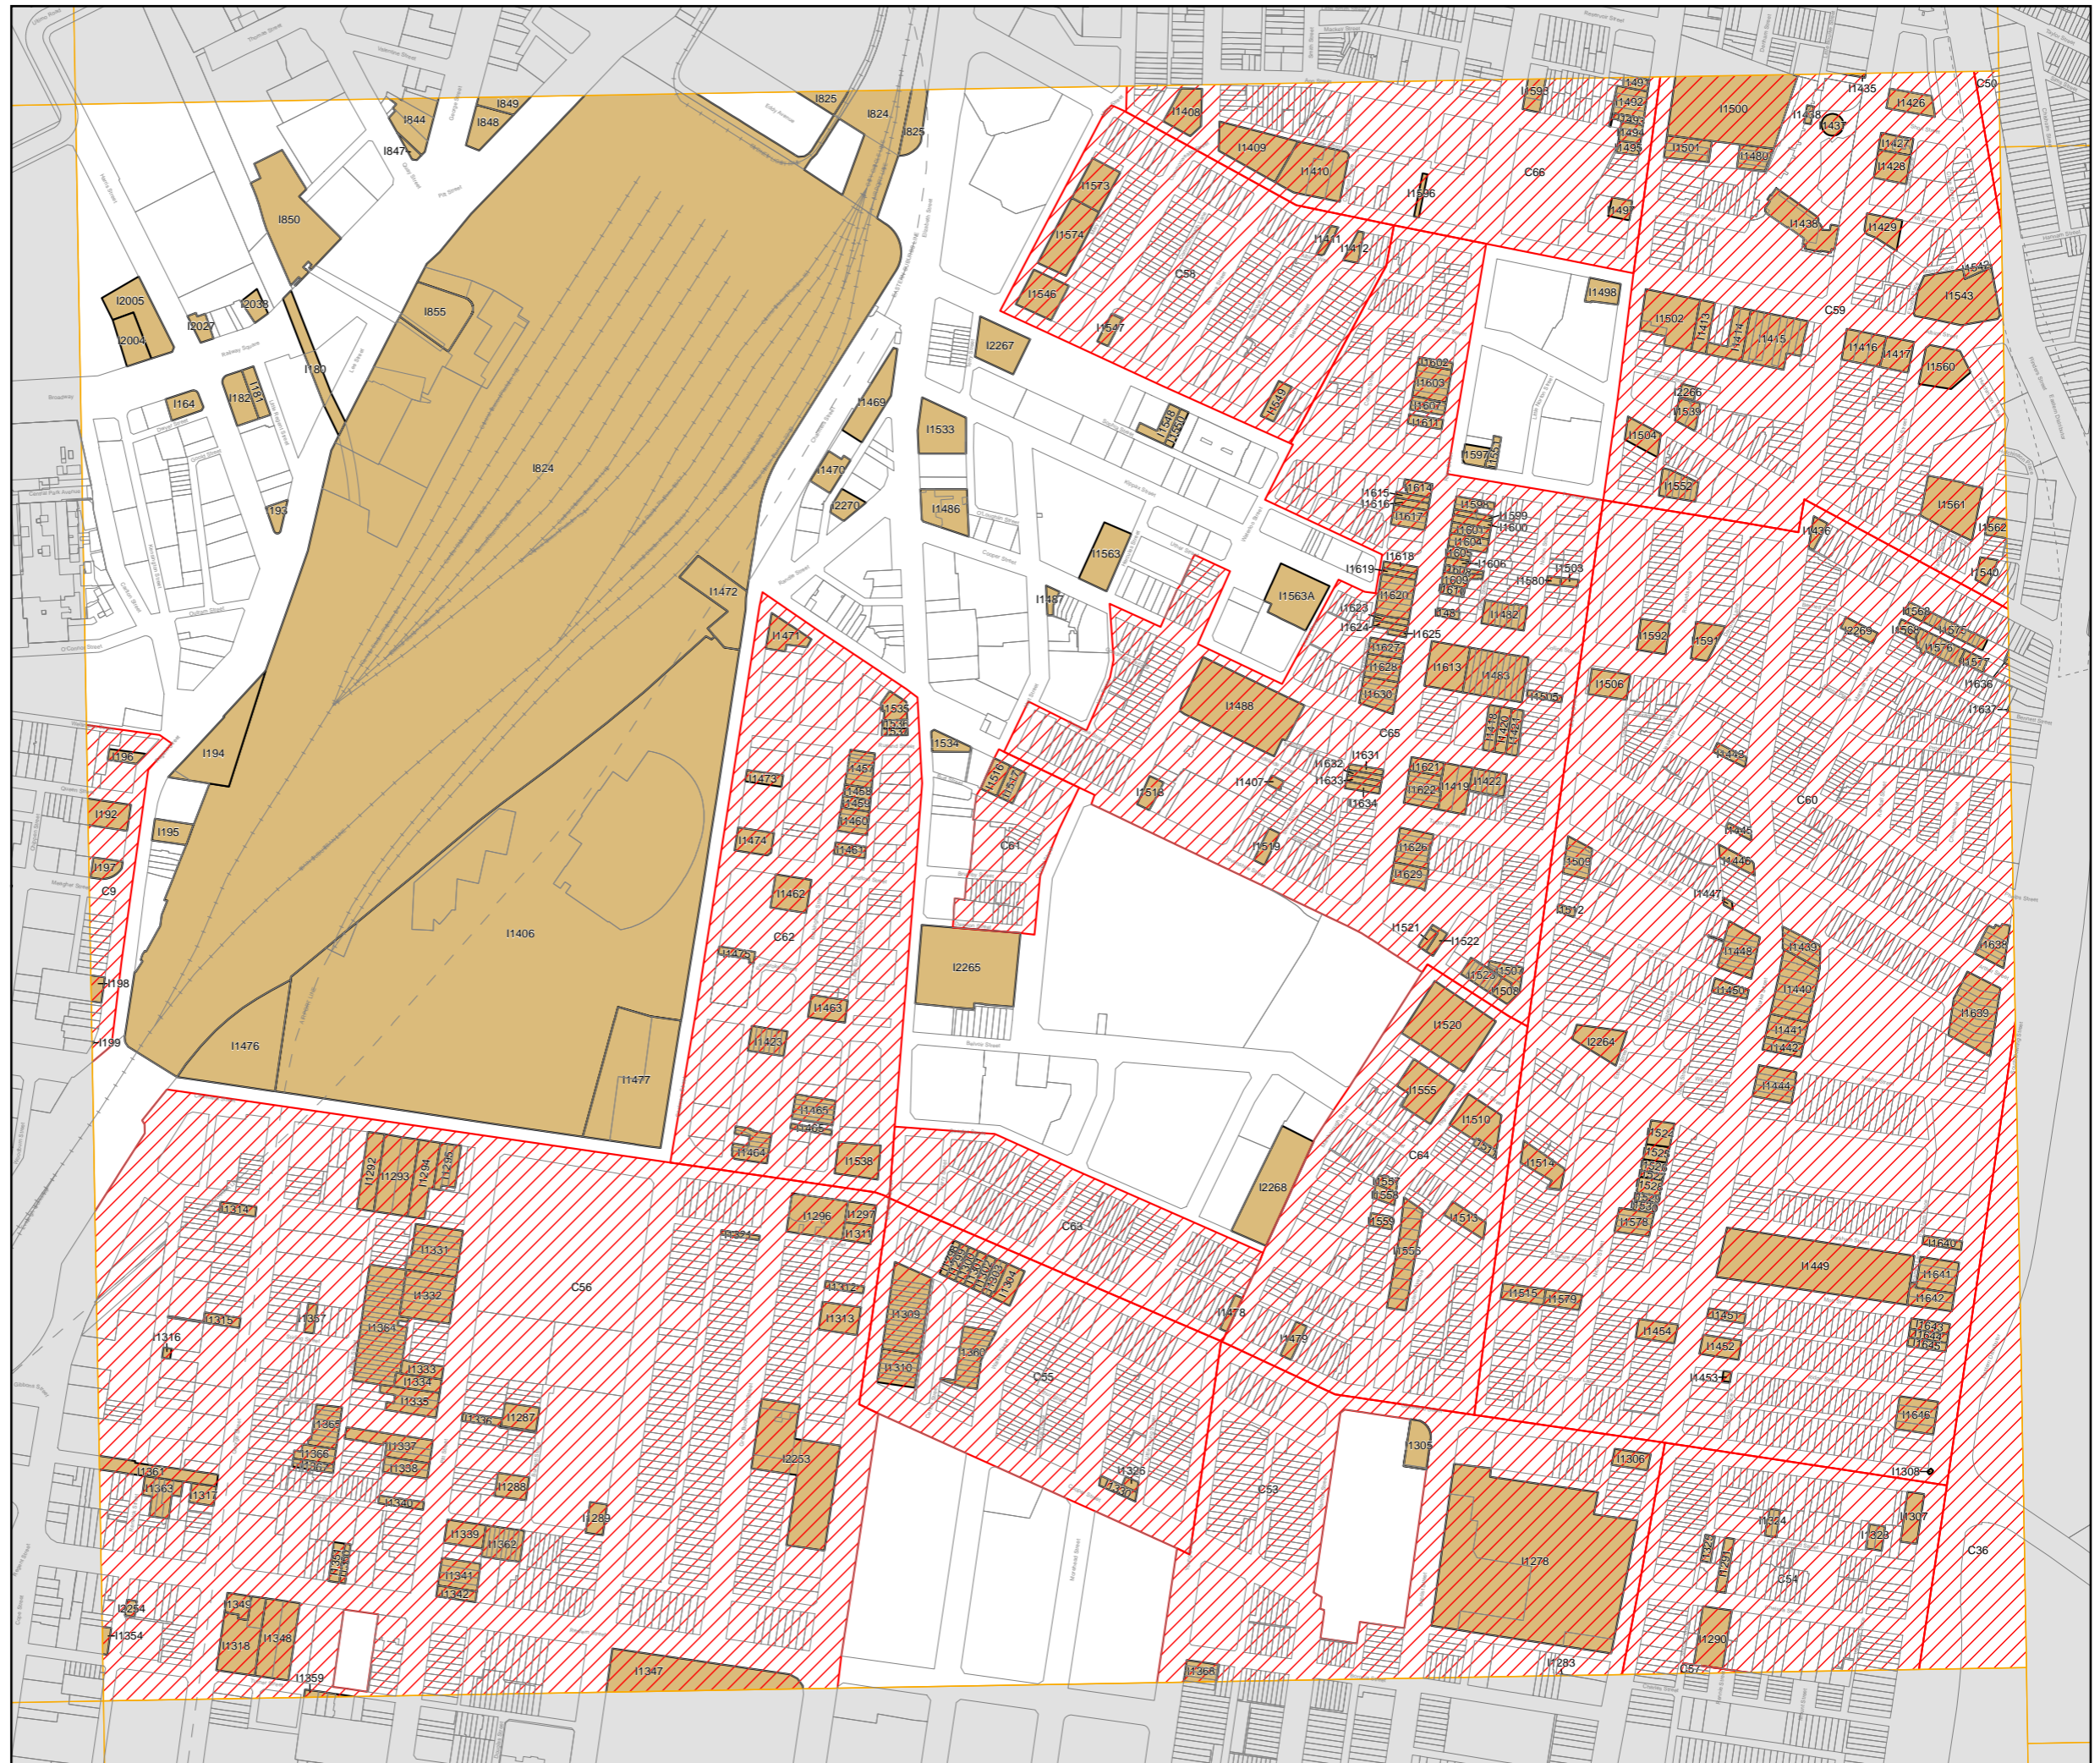

## Heritage Map - Sheet HER\_016

### Heritage

Conservation Area - General

Item - General

### Cadastrre

Cadastre 15/01/2018 © City of Sydney

Projection: GDA 1994  
Zone 56

Map identification number:  
7200\_COM\_HER\_016\_005\_20180115