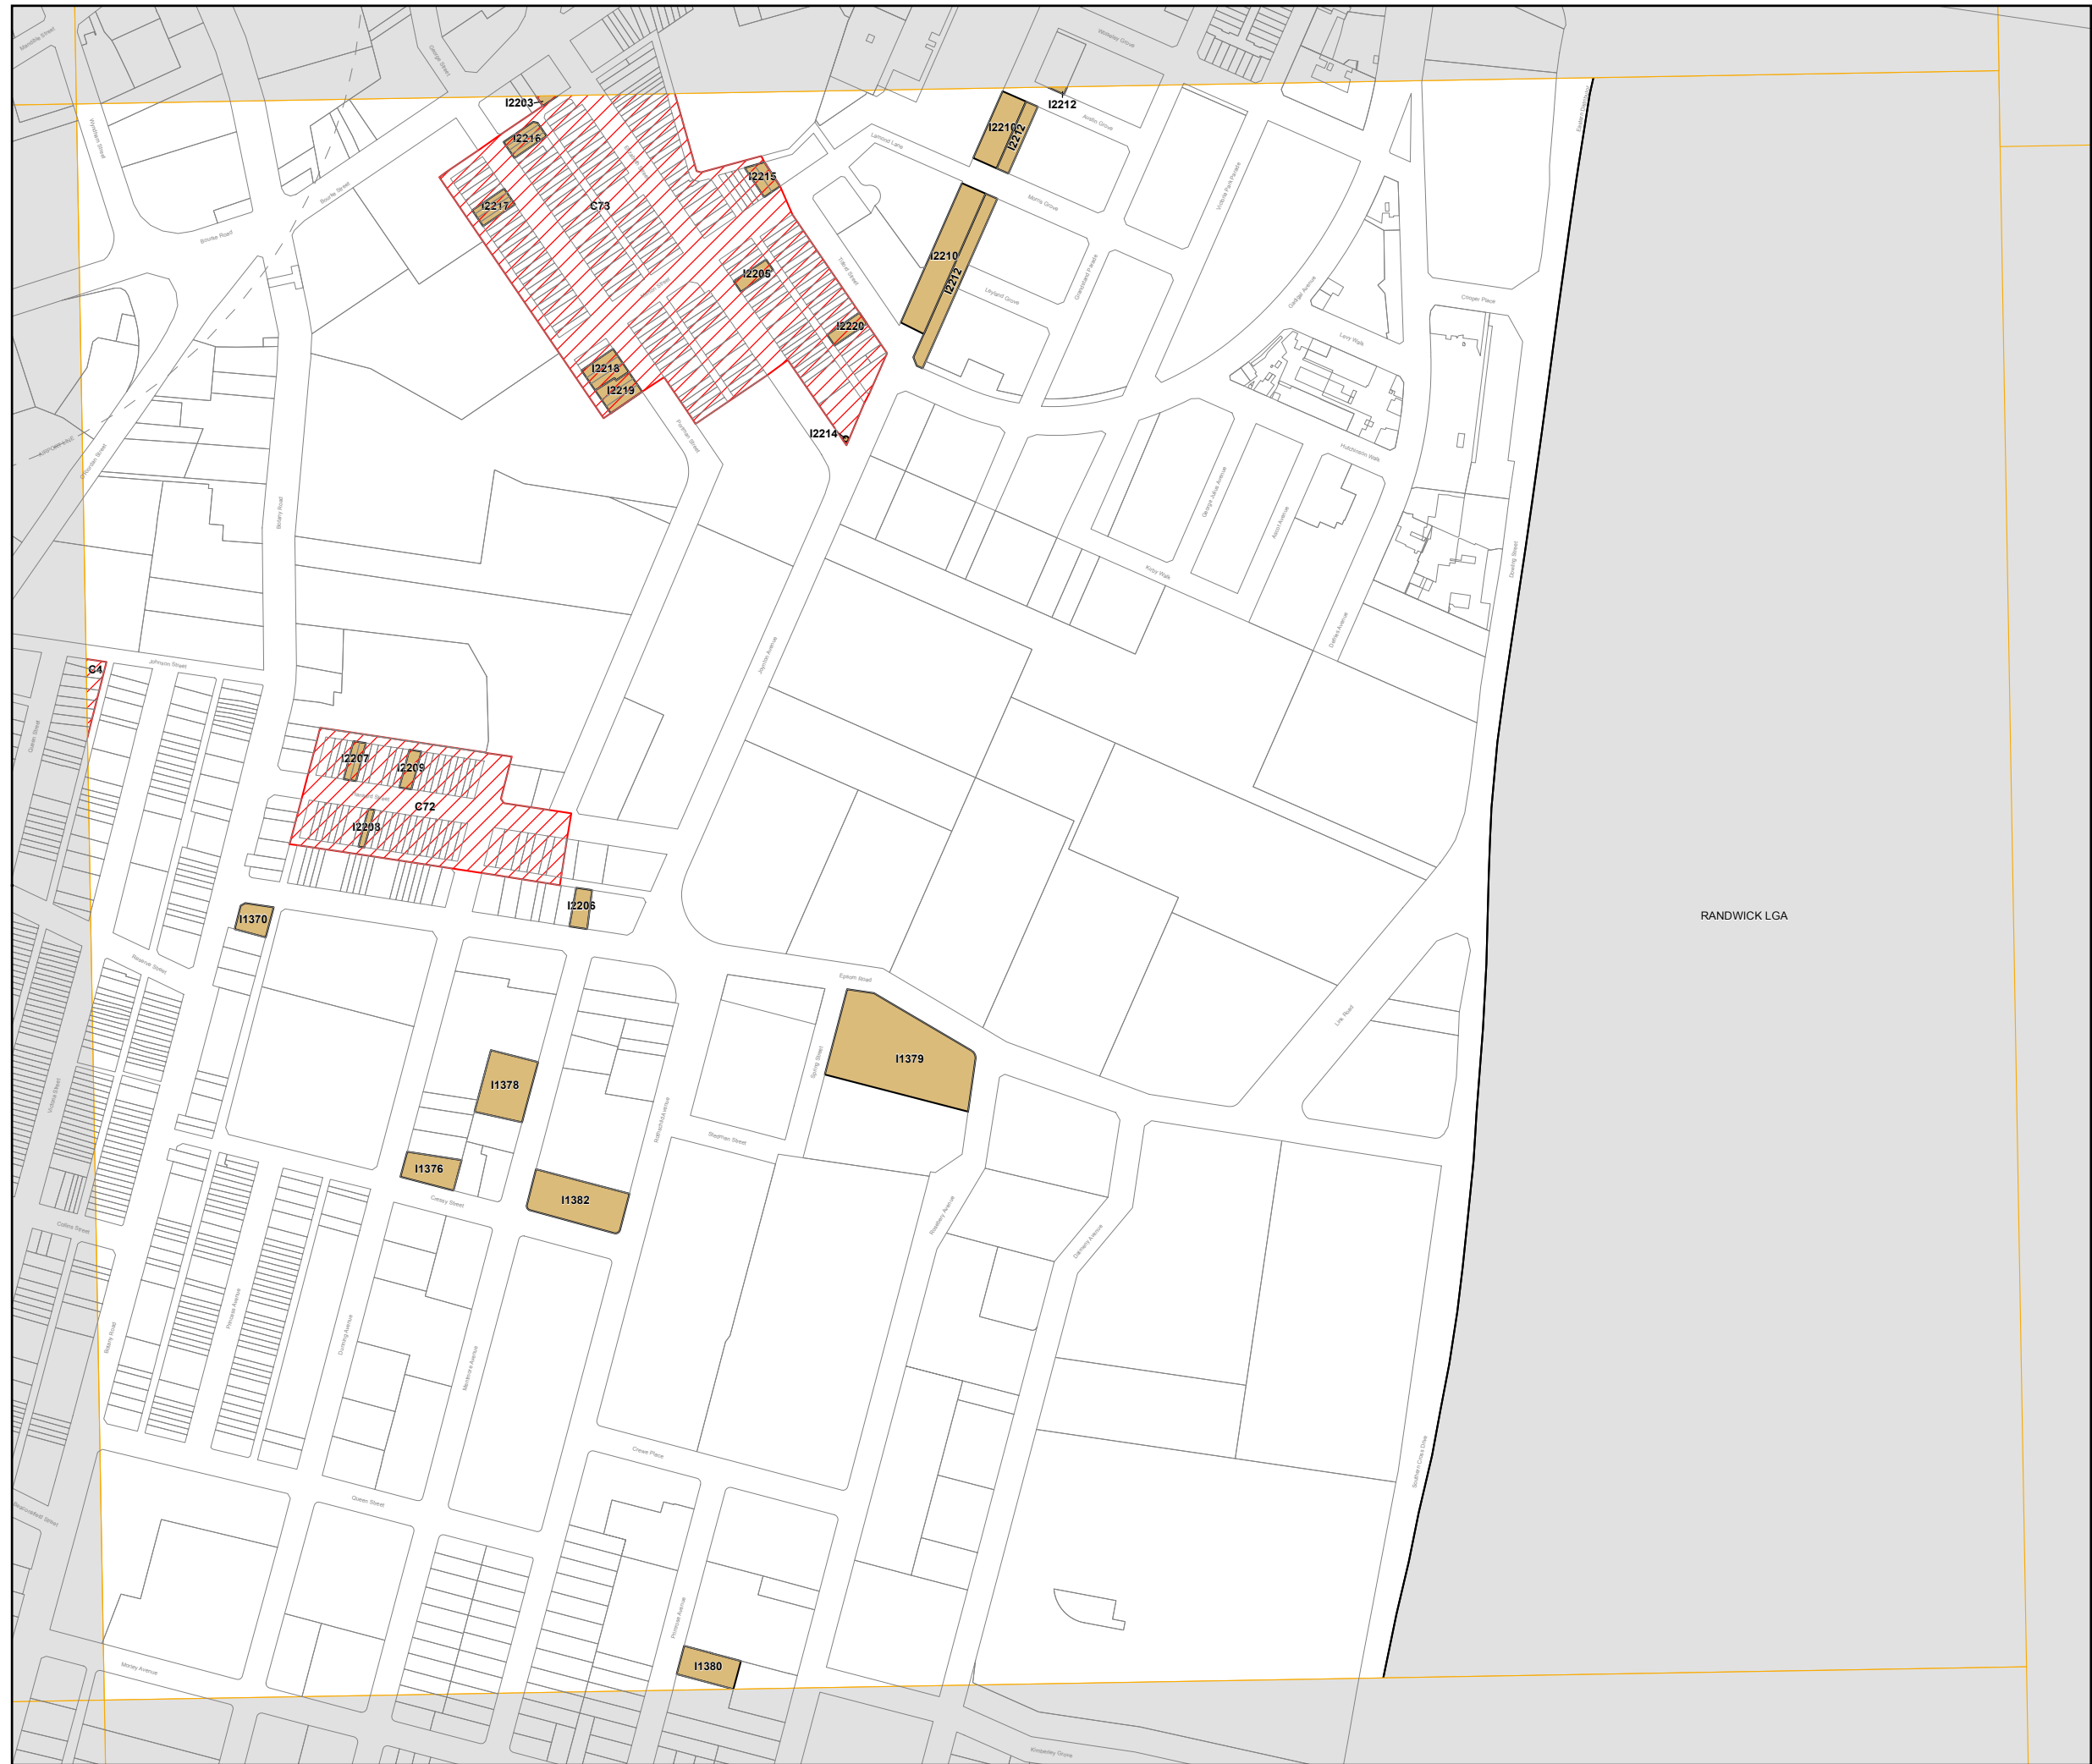

Sydney Local Environmental Plan 2012

Heritage Map - Sheet HER_018

Heritage

Conservation Area - General

Item - General

Cadastre

Cadastre 06/01/2014 © City of Sydney

RANDWICK LGA

0 200 m

Scale: 1:5,000 @ A3

Projection: GDA 1994
Zone 56

Map identification number:
7200_COM_HER_018_005_20140106