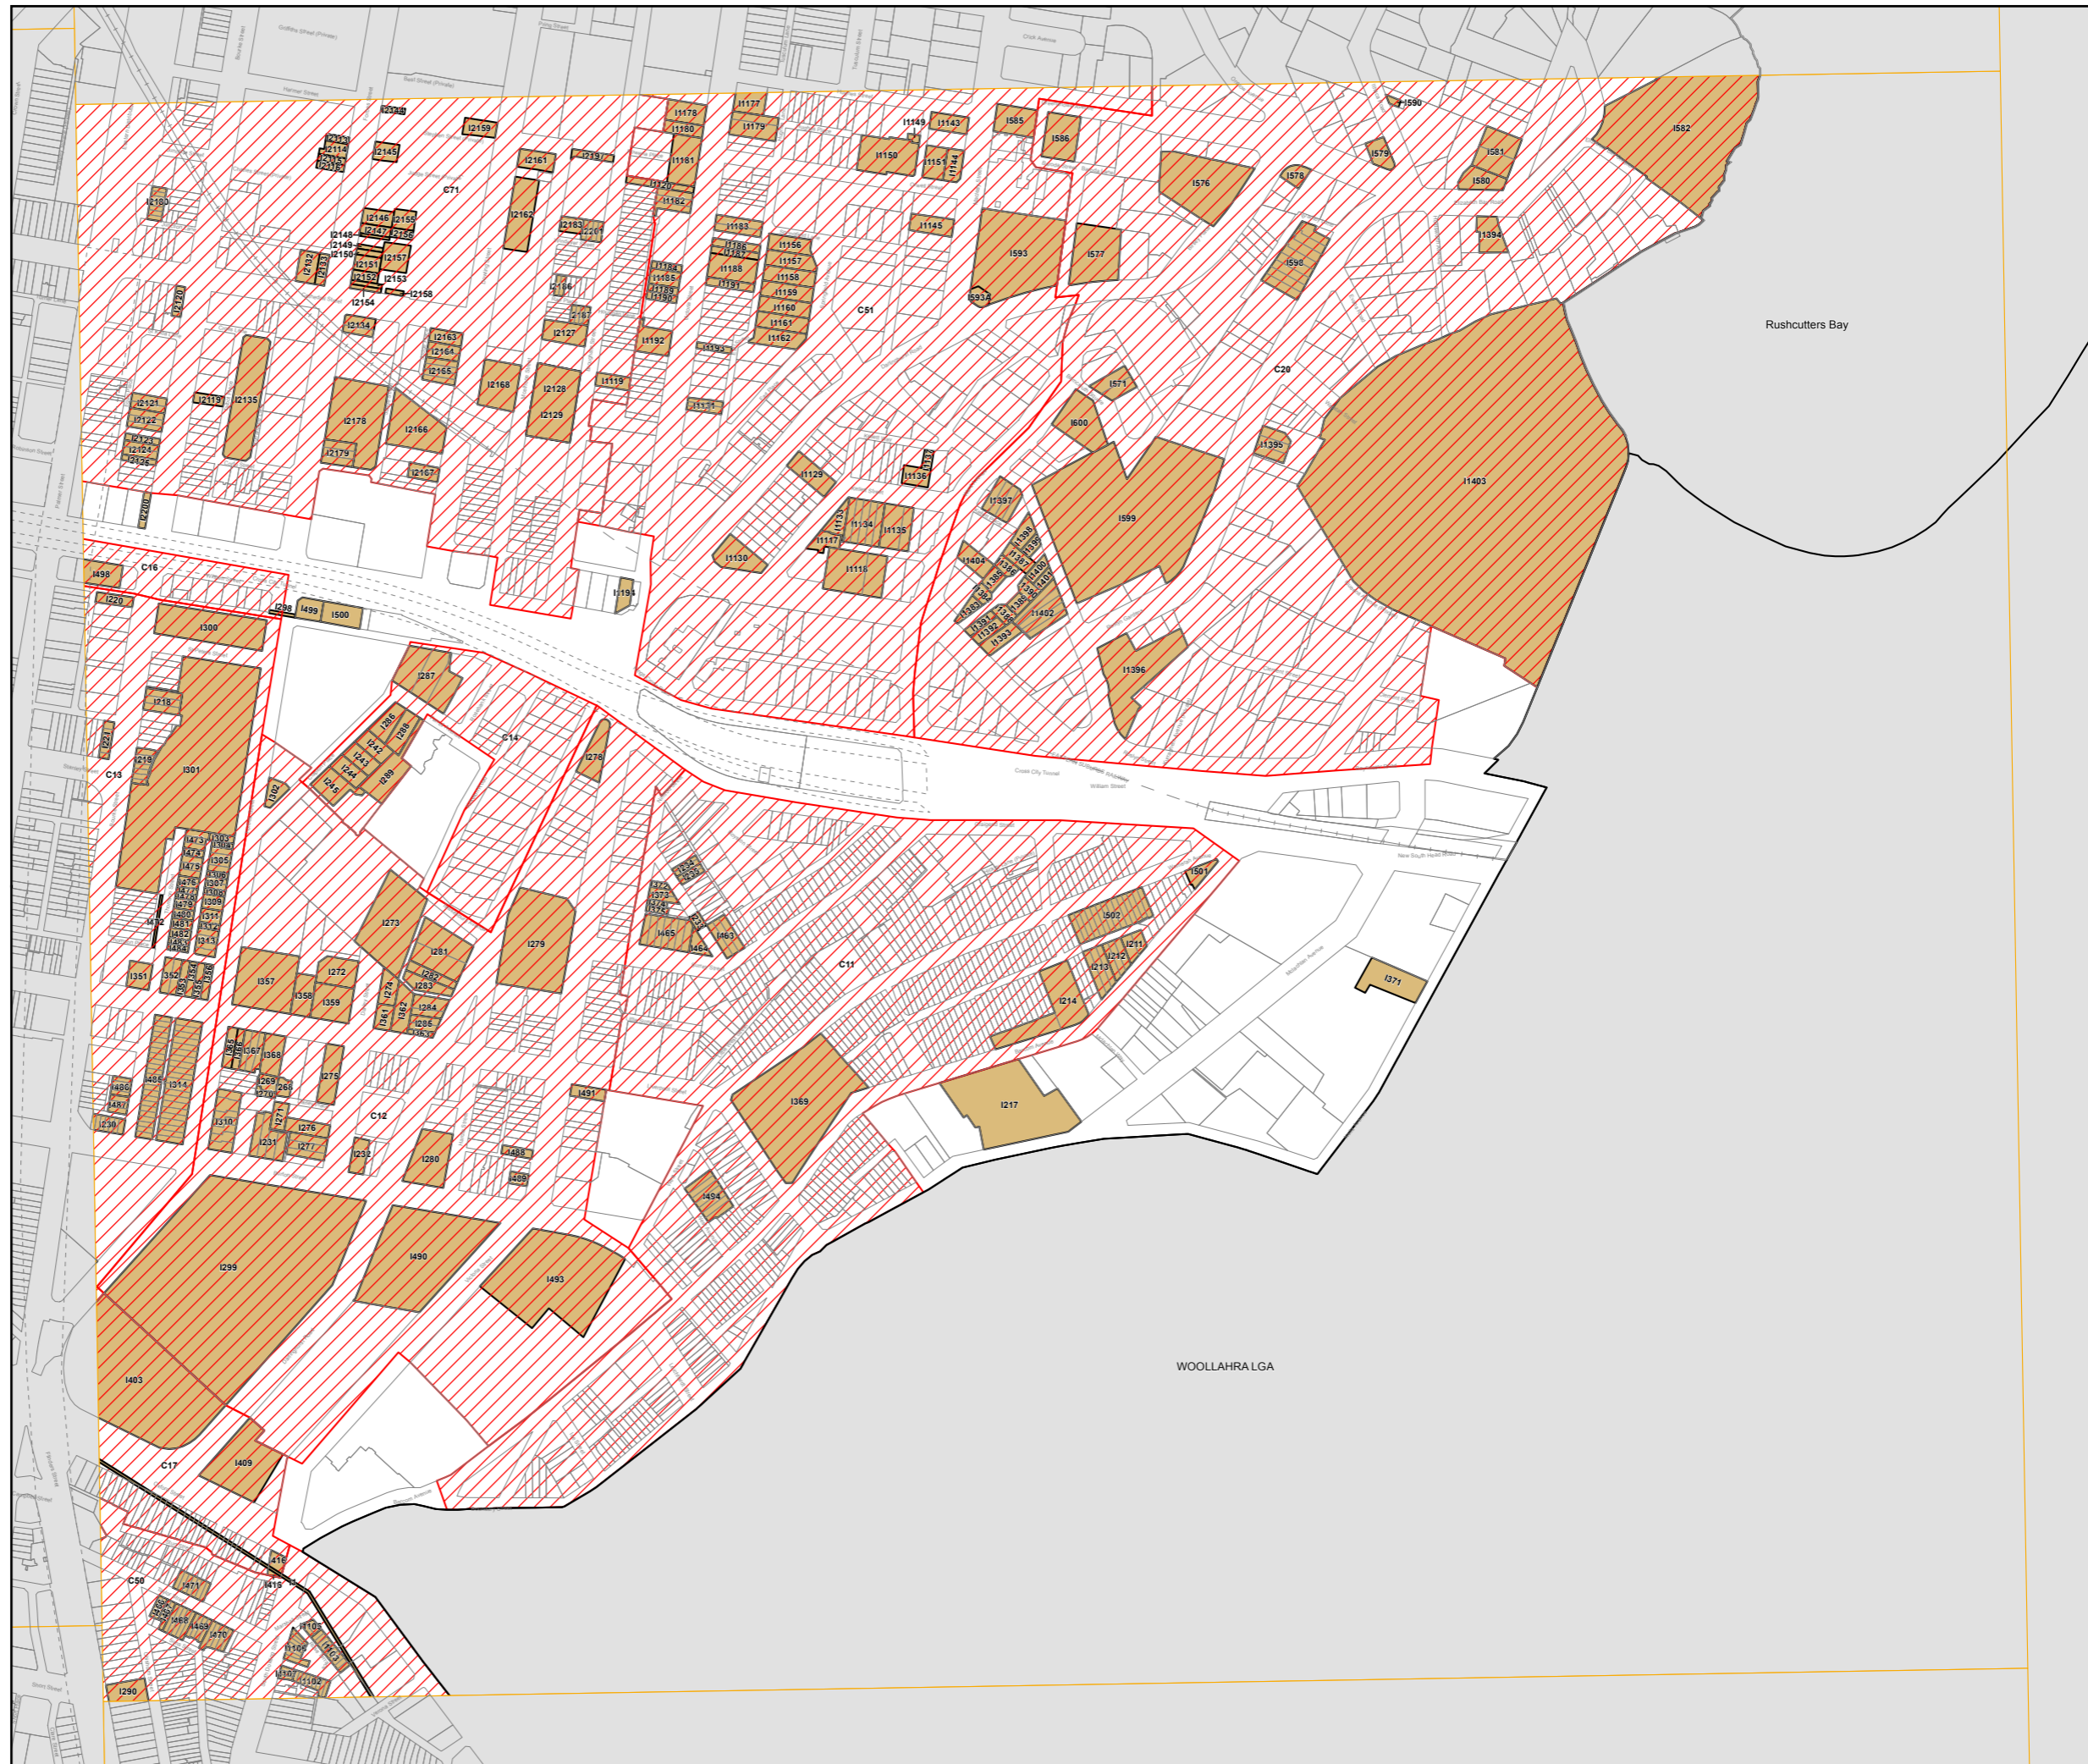

## Heritage Map - Sheet HER\_022

### Heritage

Conservation Area - General

Item - General

### Cadastre

Cadastre 26/09/2012 © City of Sydney

0 200 m

Scale: 1:5,000 @ A3

Projection: GDA 1994  
Zone 56

Map identification number:  
7200\_COM\_HER\_022\_005\_20120926