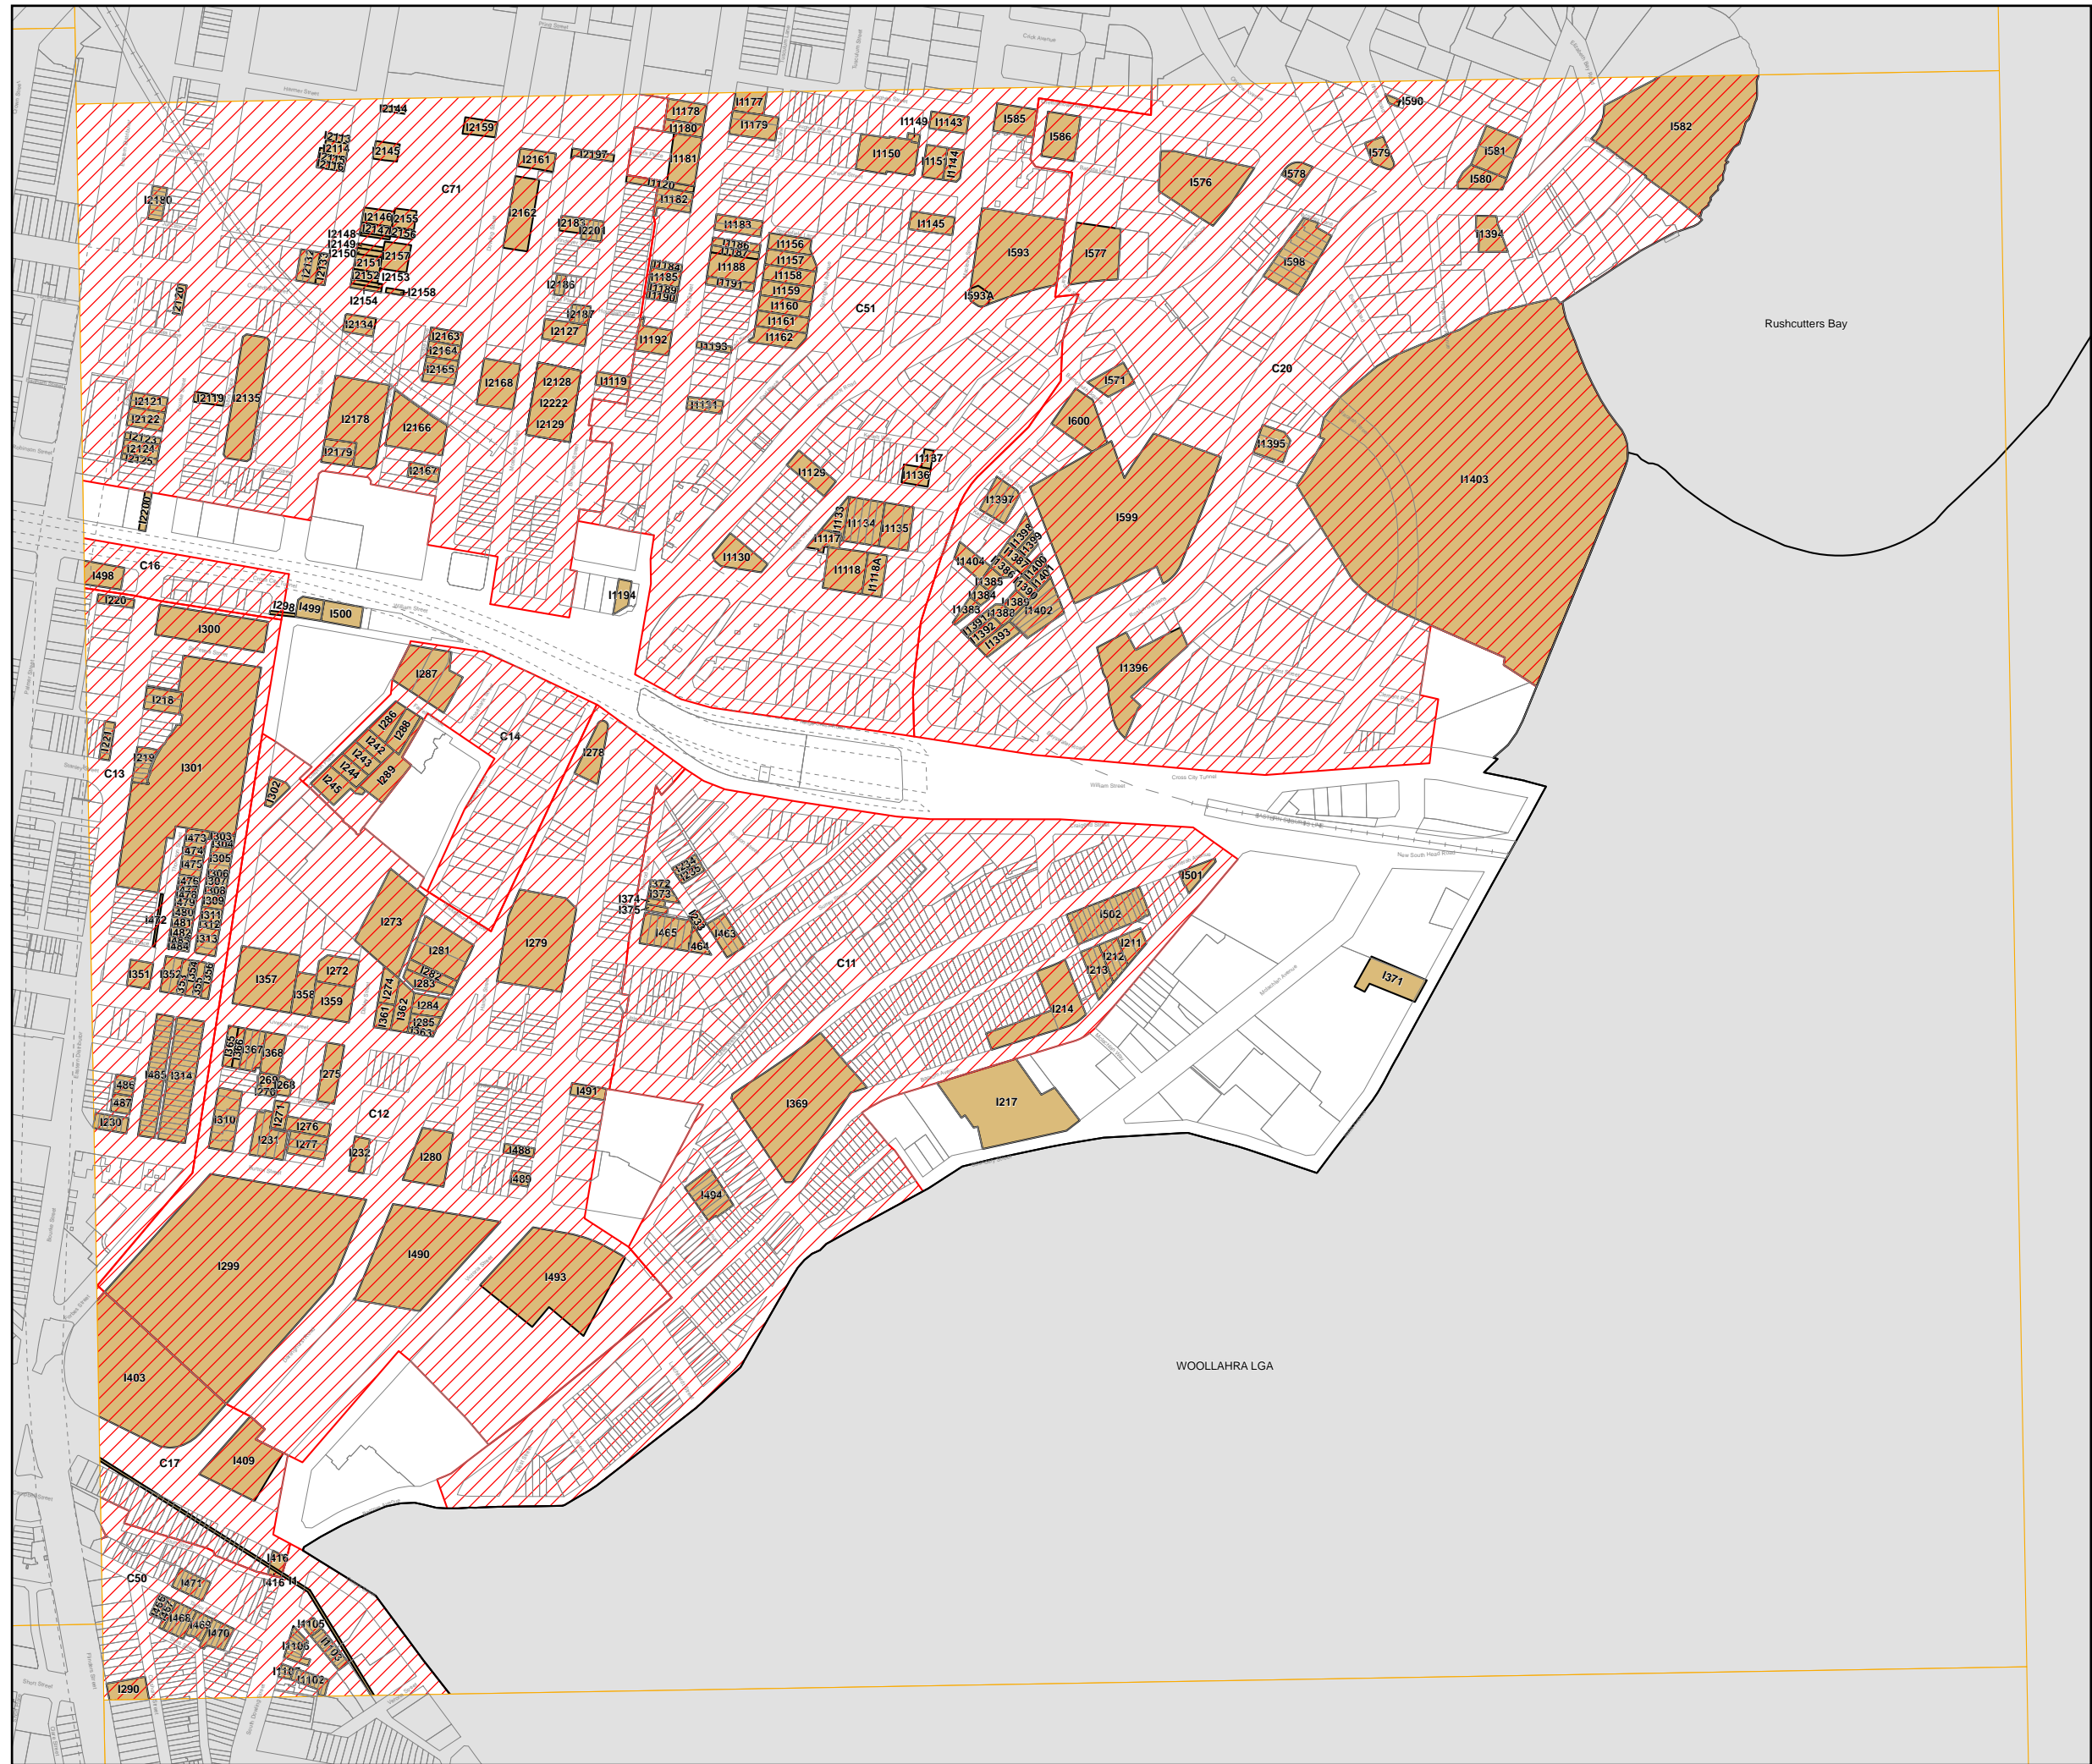

Sydney Local Environmental Plan 2012

Heritage Map - Sheet HER_022

Heritage

Conservation Area - General

Item - General

Cadastre

Cadastre 21/11/2014 © City of Sydney

0 200 m

Scale: 1:5,000 @ A3

Projection: GDA 1994
Zone 56

Map identification number:
7200_COM_HER_022_005_20141121