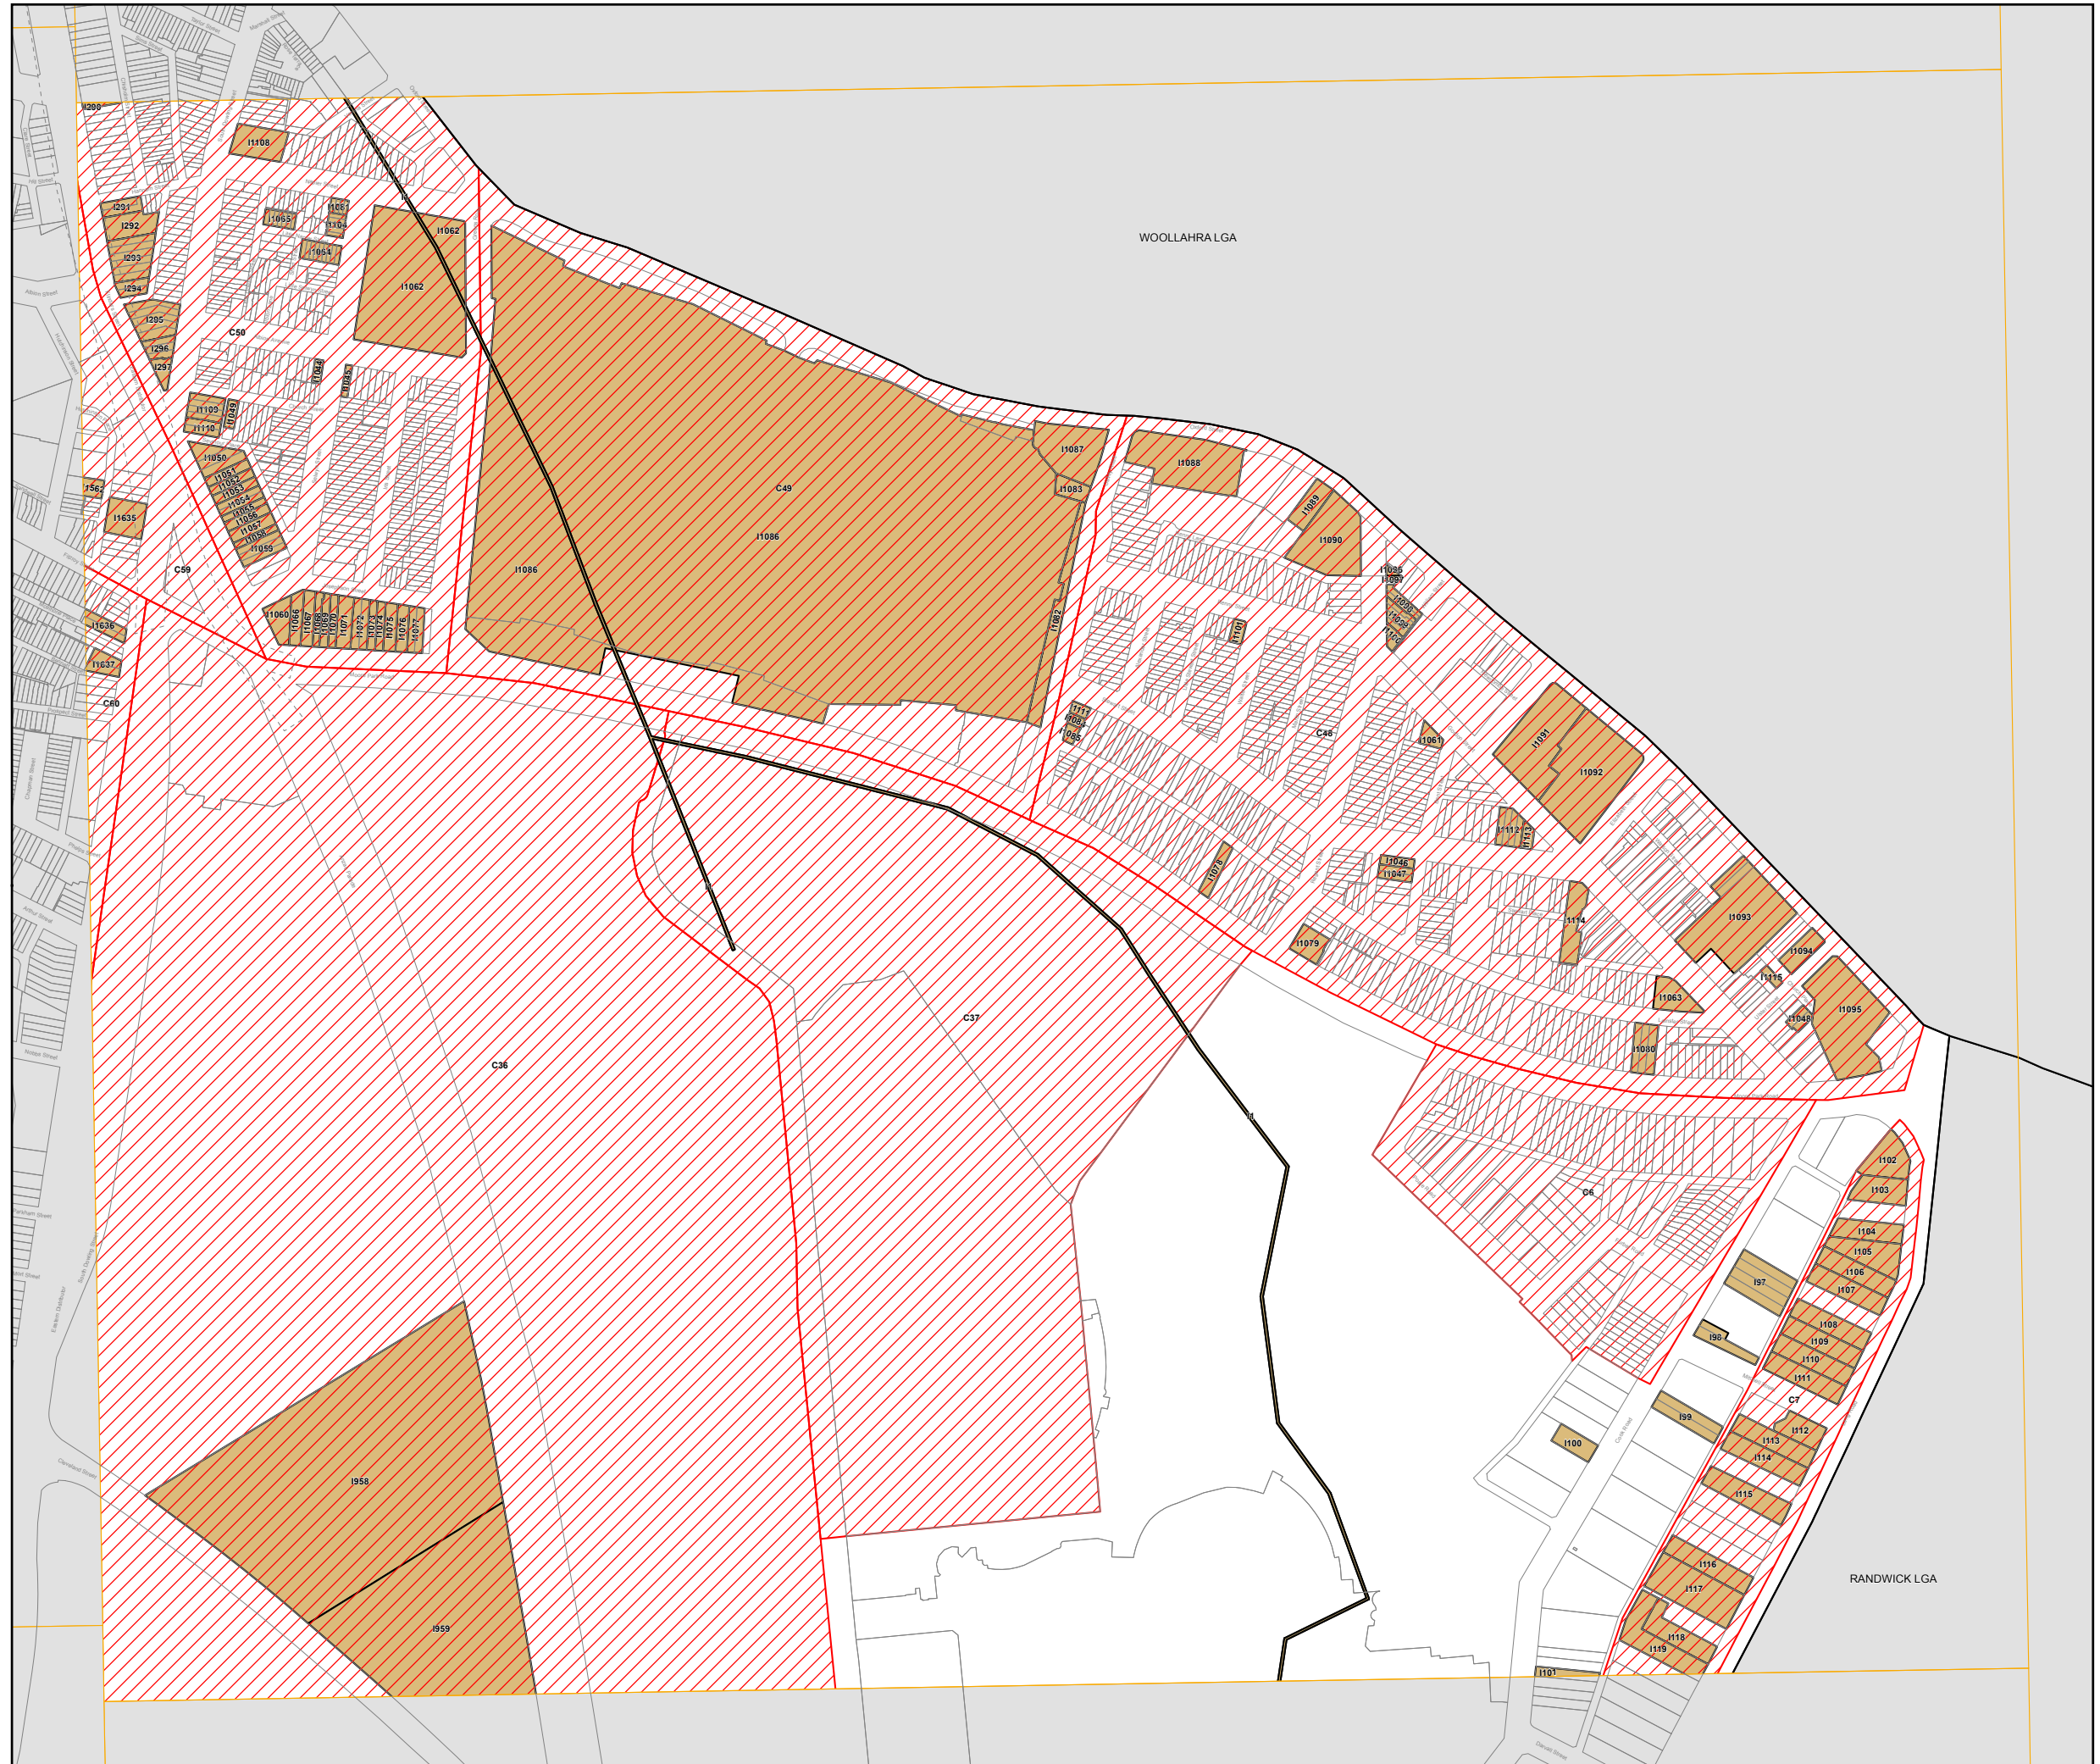

Sydney Local Environmental Plan 2012

Heritage Map - Sheet HER_023

Heritage

Conservation Area - General

Item - General

Cadastre

Cadastre 02/10/2012 © City of Sydney

Projection: GDA 1994
Zone 56
Map identification number:
7200_COM_HER_023_005_20121002