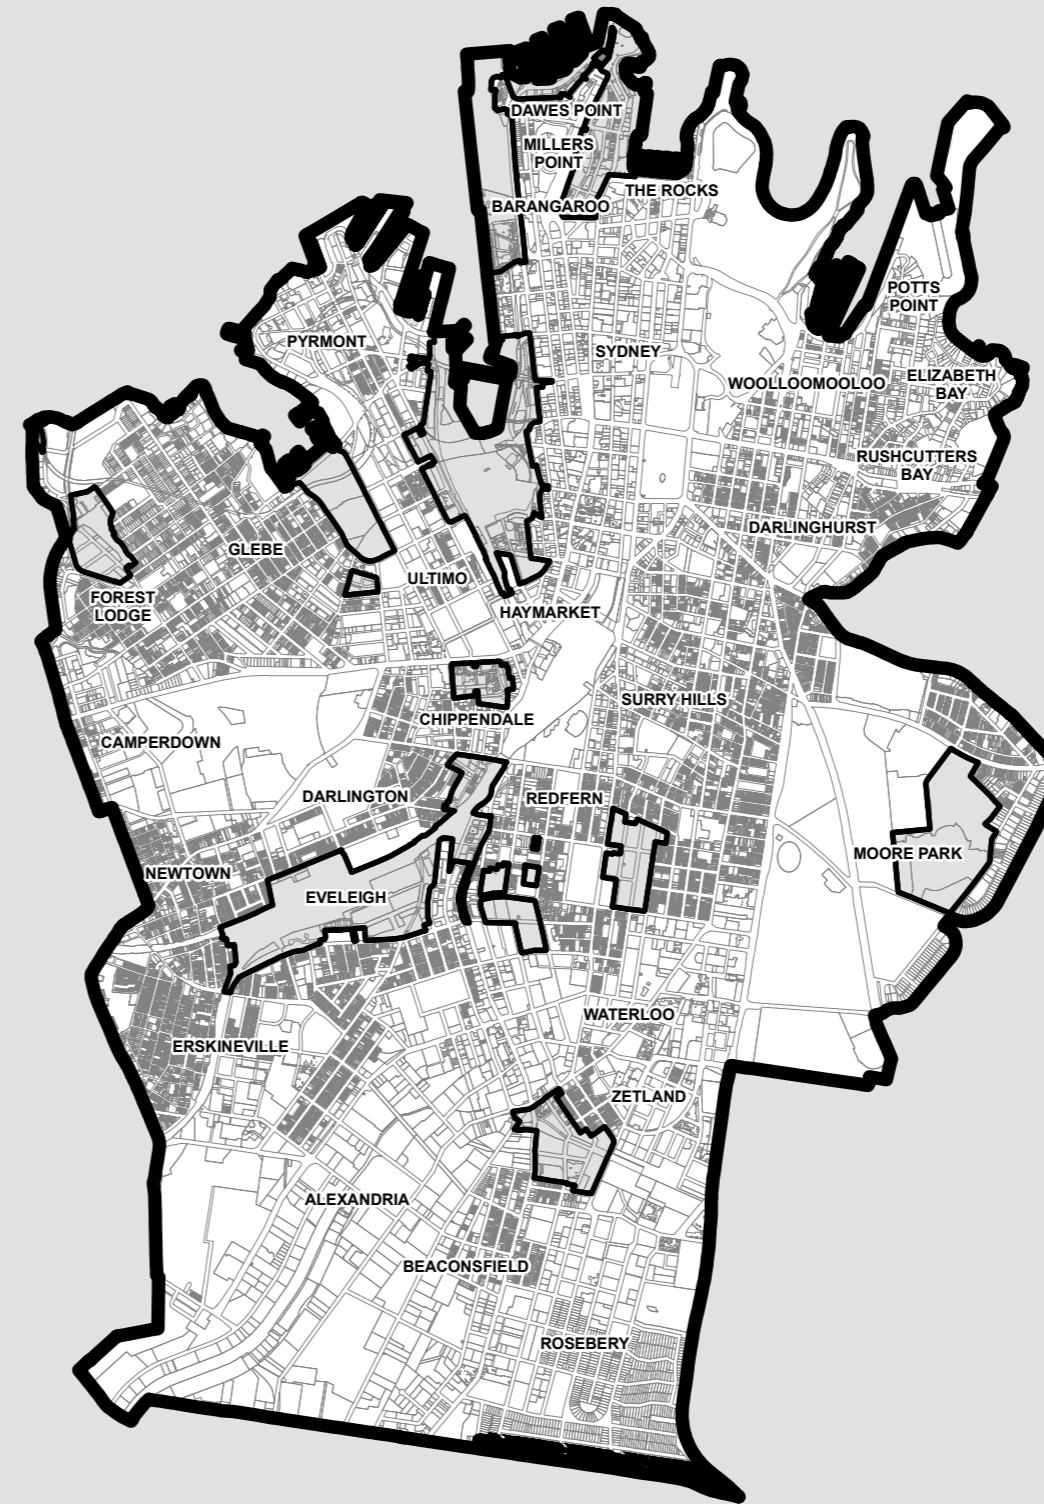

-  LGA Boundary
- LEP Land Application - Included**
-  Included
- Cadastral**
-  Cadastral 04/10/2022 © City of Sydney

CANADA BAY LGA

SYDNEY HARBOUR

INNER WEST LGA

WOOLLAHRA LGA

WAVERLEY LGA

RANDWICK LGA

BAYSIDE LGA

Projection: GDA 1994
MGA Zone 56

Scale: 1:40,000 @ A3