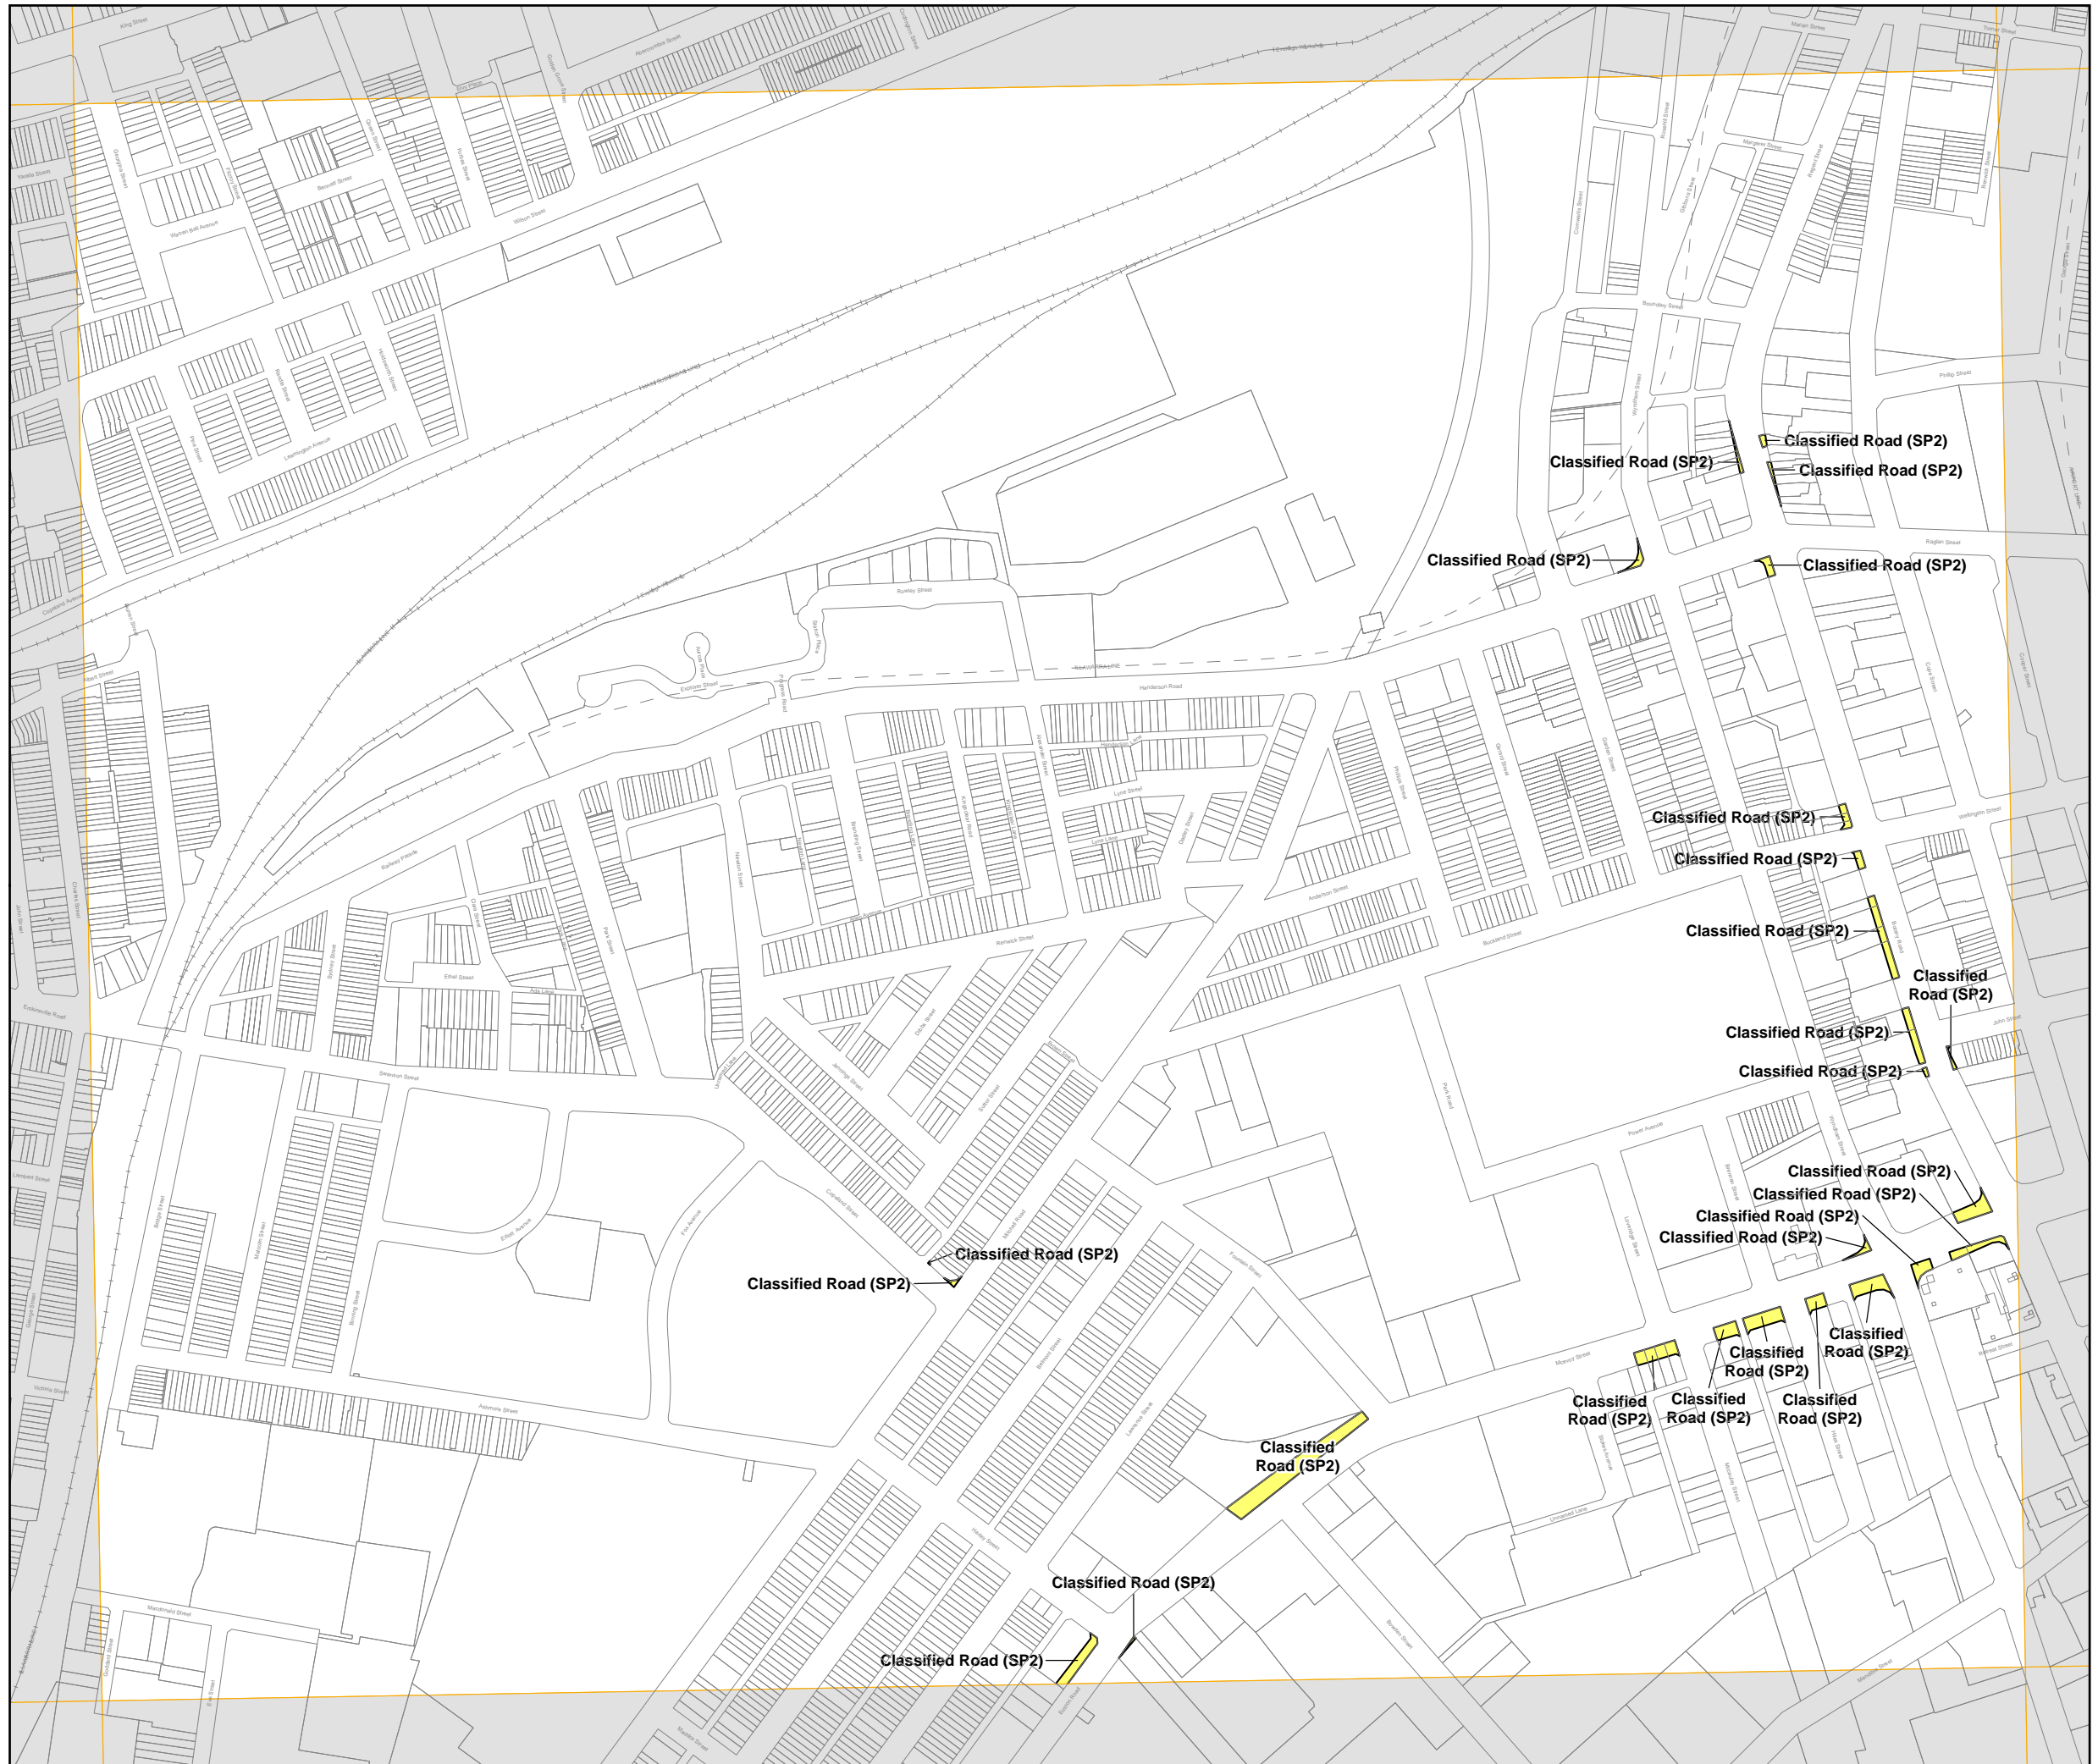

## Land Reservation Acquisition Map - Sheet LRA\_010

### Land Reservation Acquisition

 Classified Road (SP2)

### Cadastre

 Cadastre 07/03/2014 © City of Sydney

0  200 m

Scale: 1:5,000 @ A3

Projection: GDA 1994  
Zone 56

Map identification number:  
7200\_COM\_LRA\_010\_005\_20140307