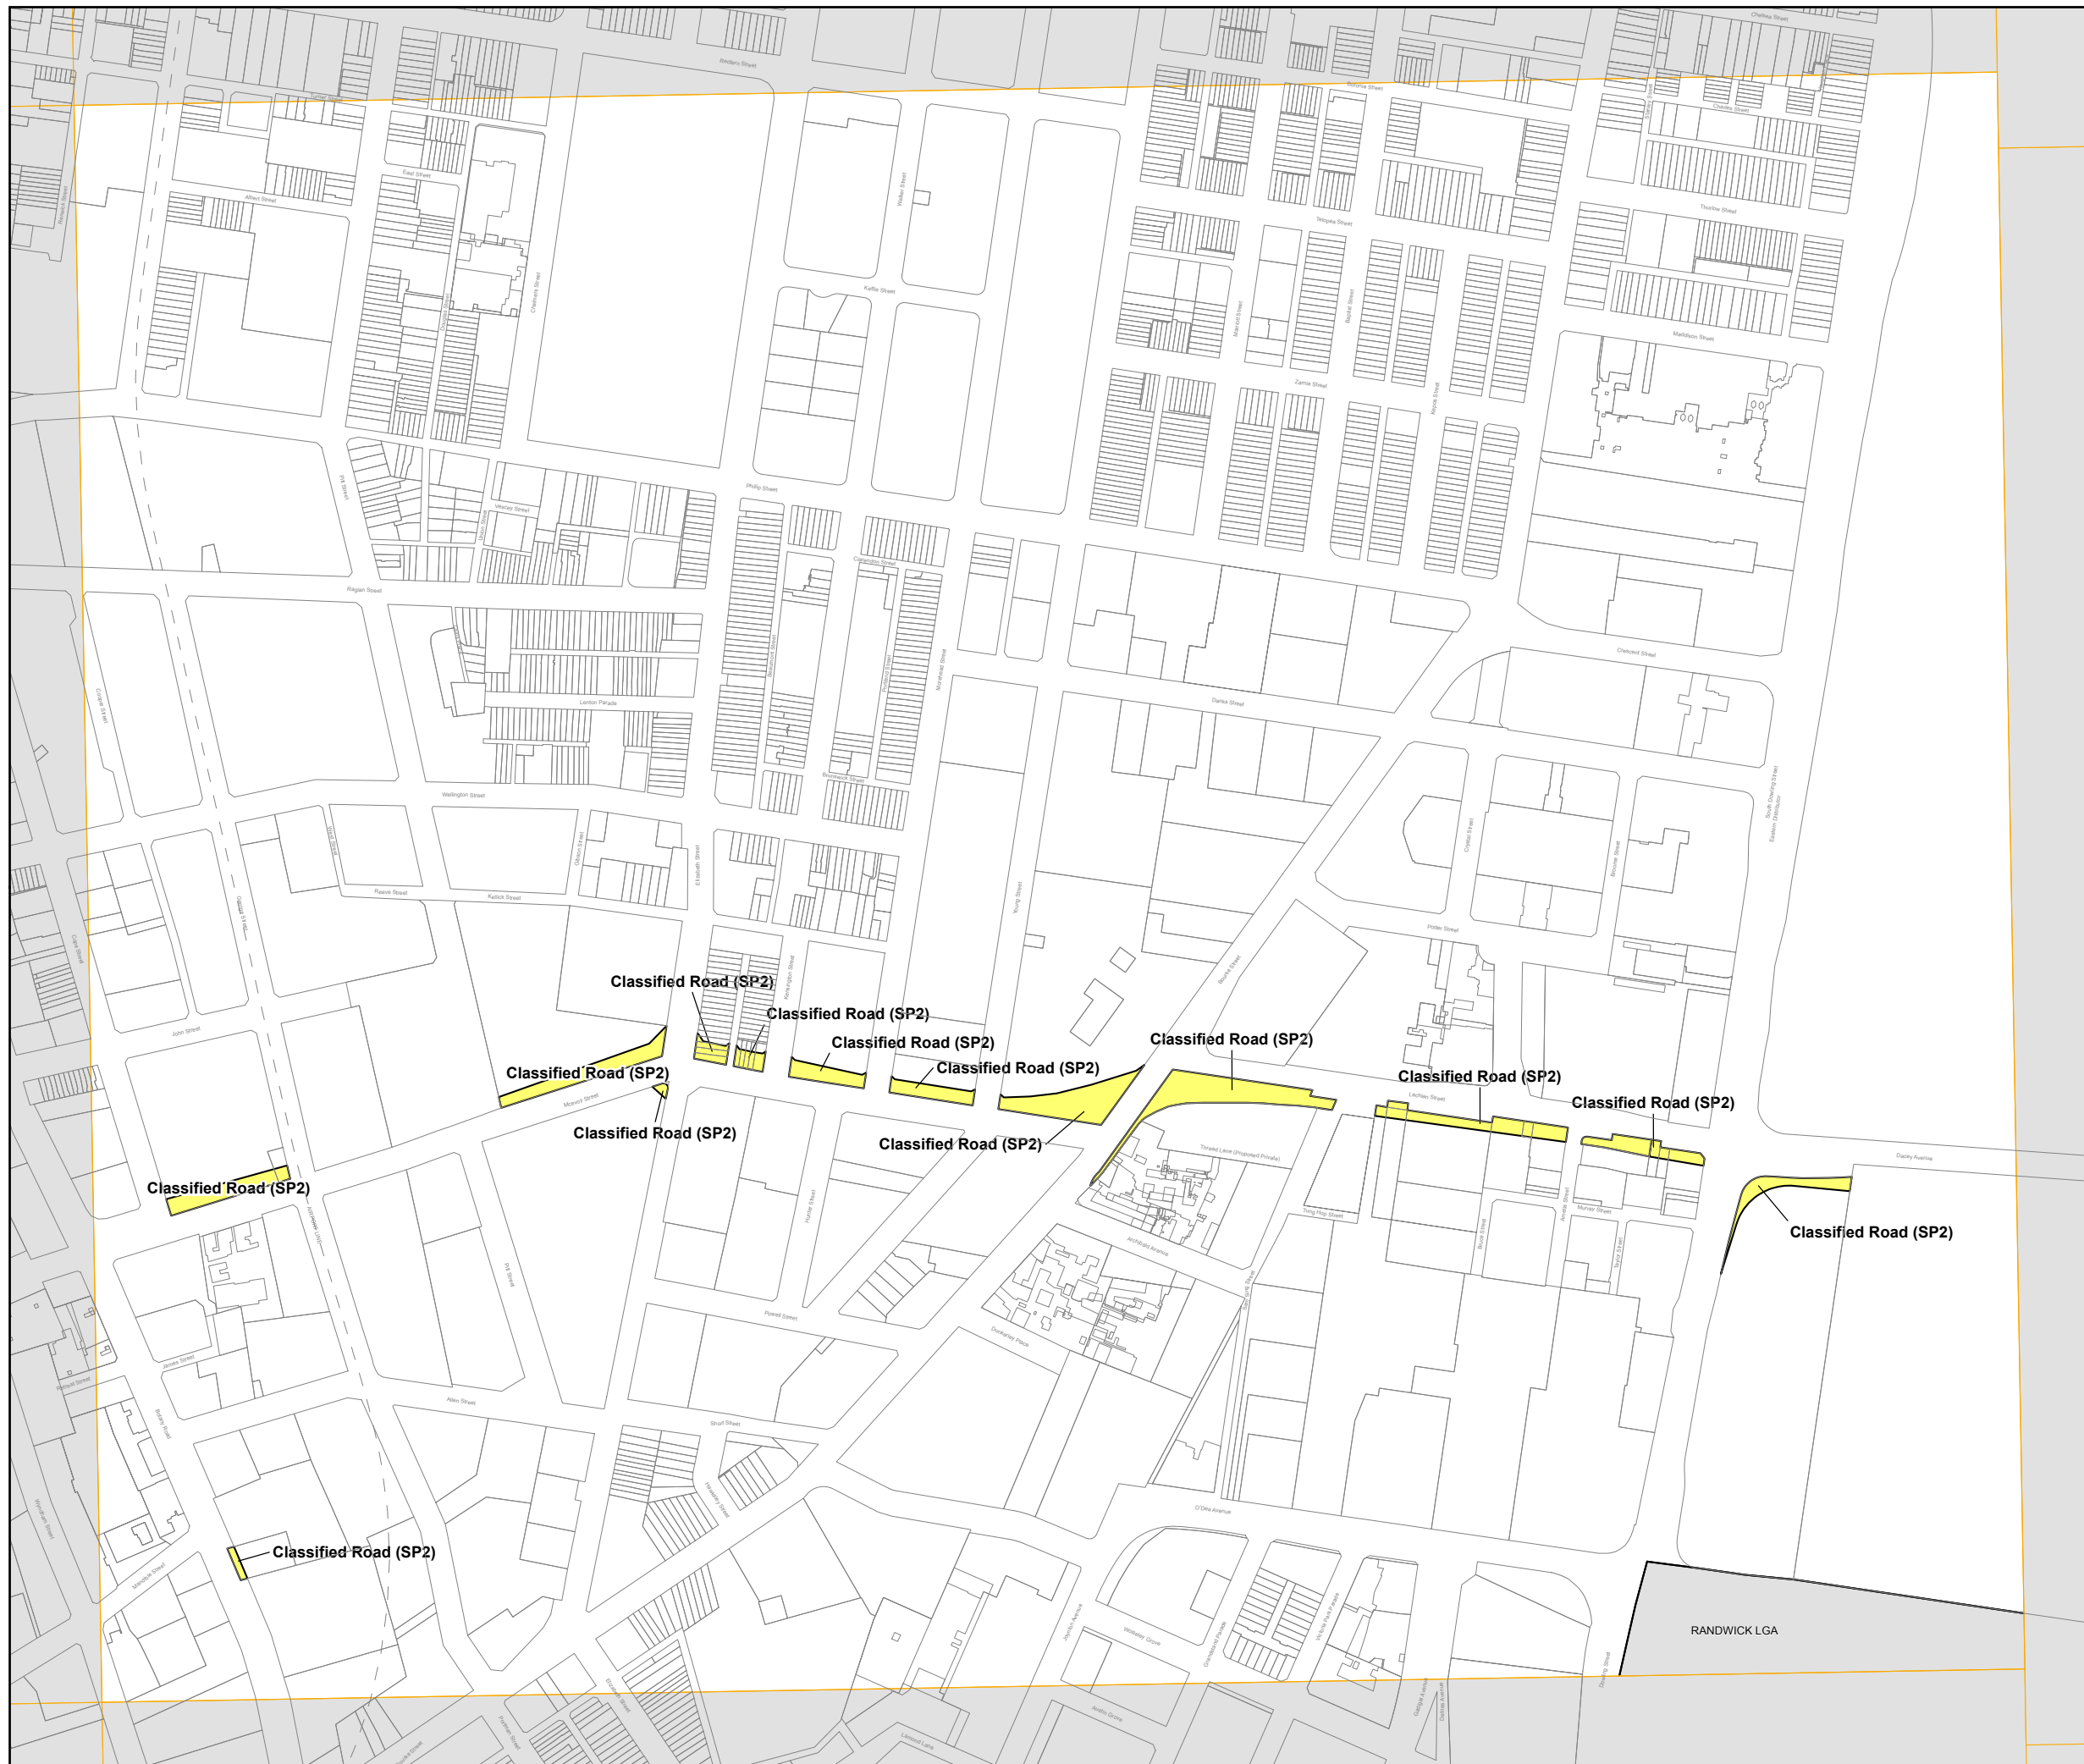

Sydney Local Environmental Plan 2012

Land Reservation Acquisition Map - Sheet LRA_017

Land Reservation Acquisition

 Classified Road (SP2)

Cadastre

 Cadastre 13/02/2015 © City of Sydney

0 200 m

Scale: 1:5,000 @ A3

Projection: GDA 1994
Zone 56

Map identification number:
7200_COM_LRA_017_005_20150213