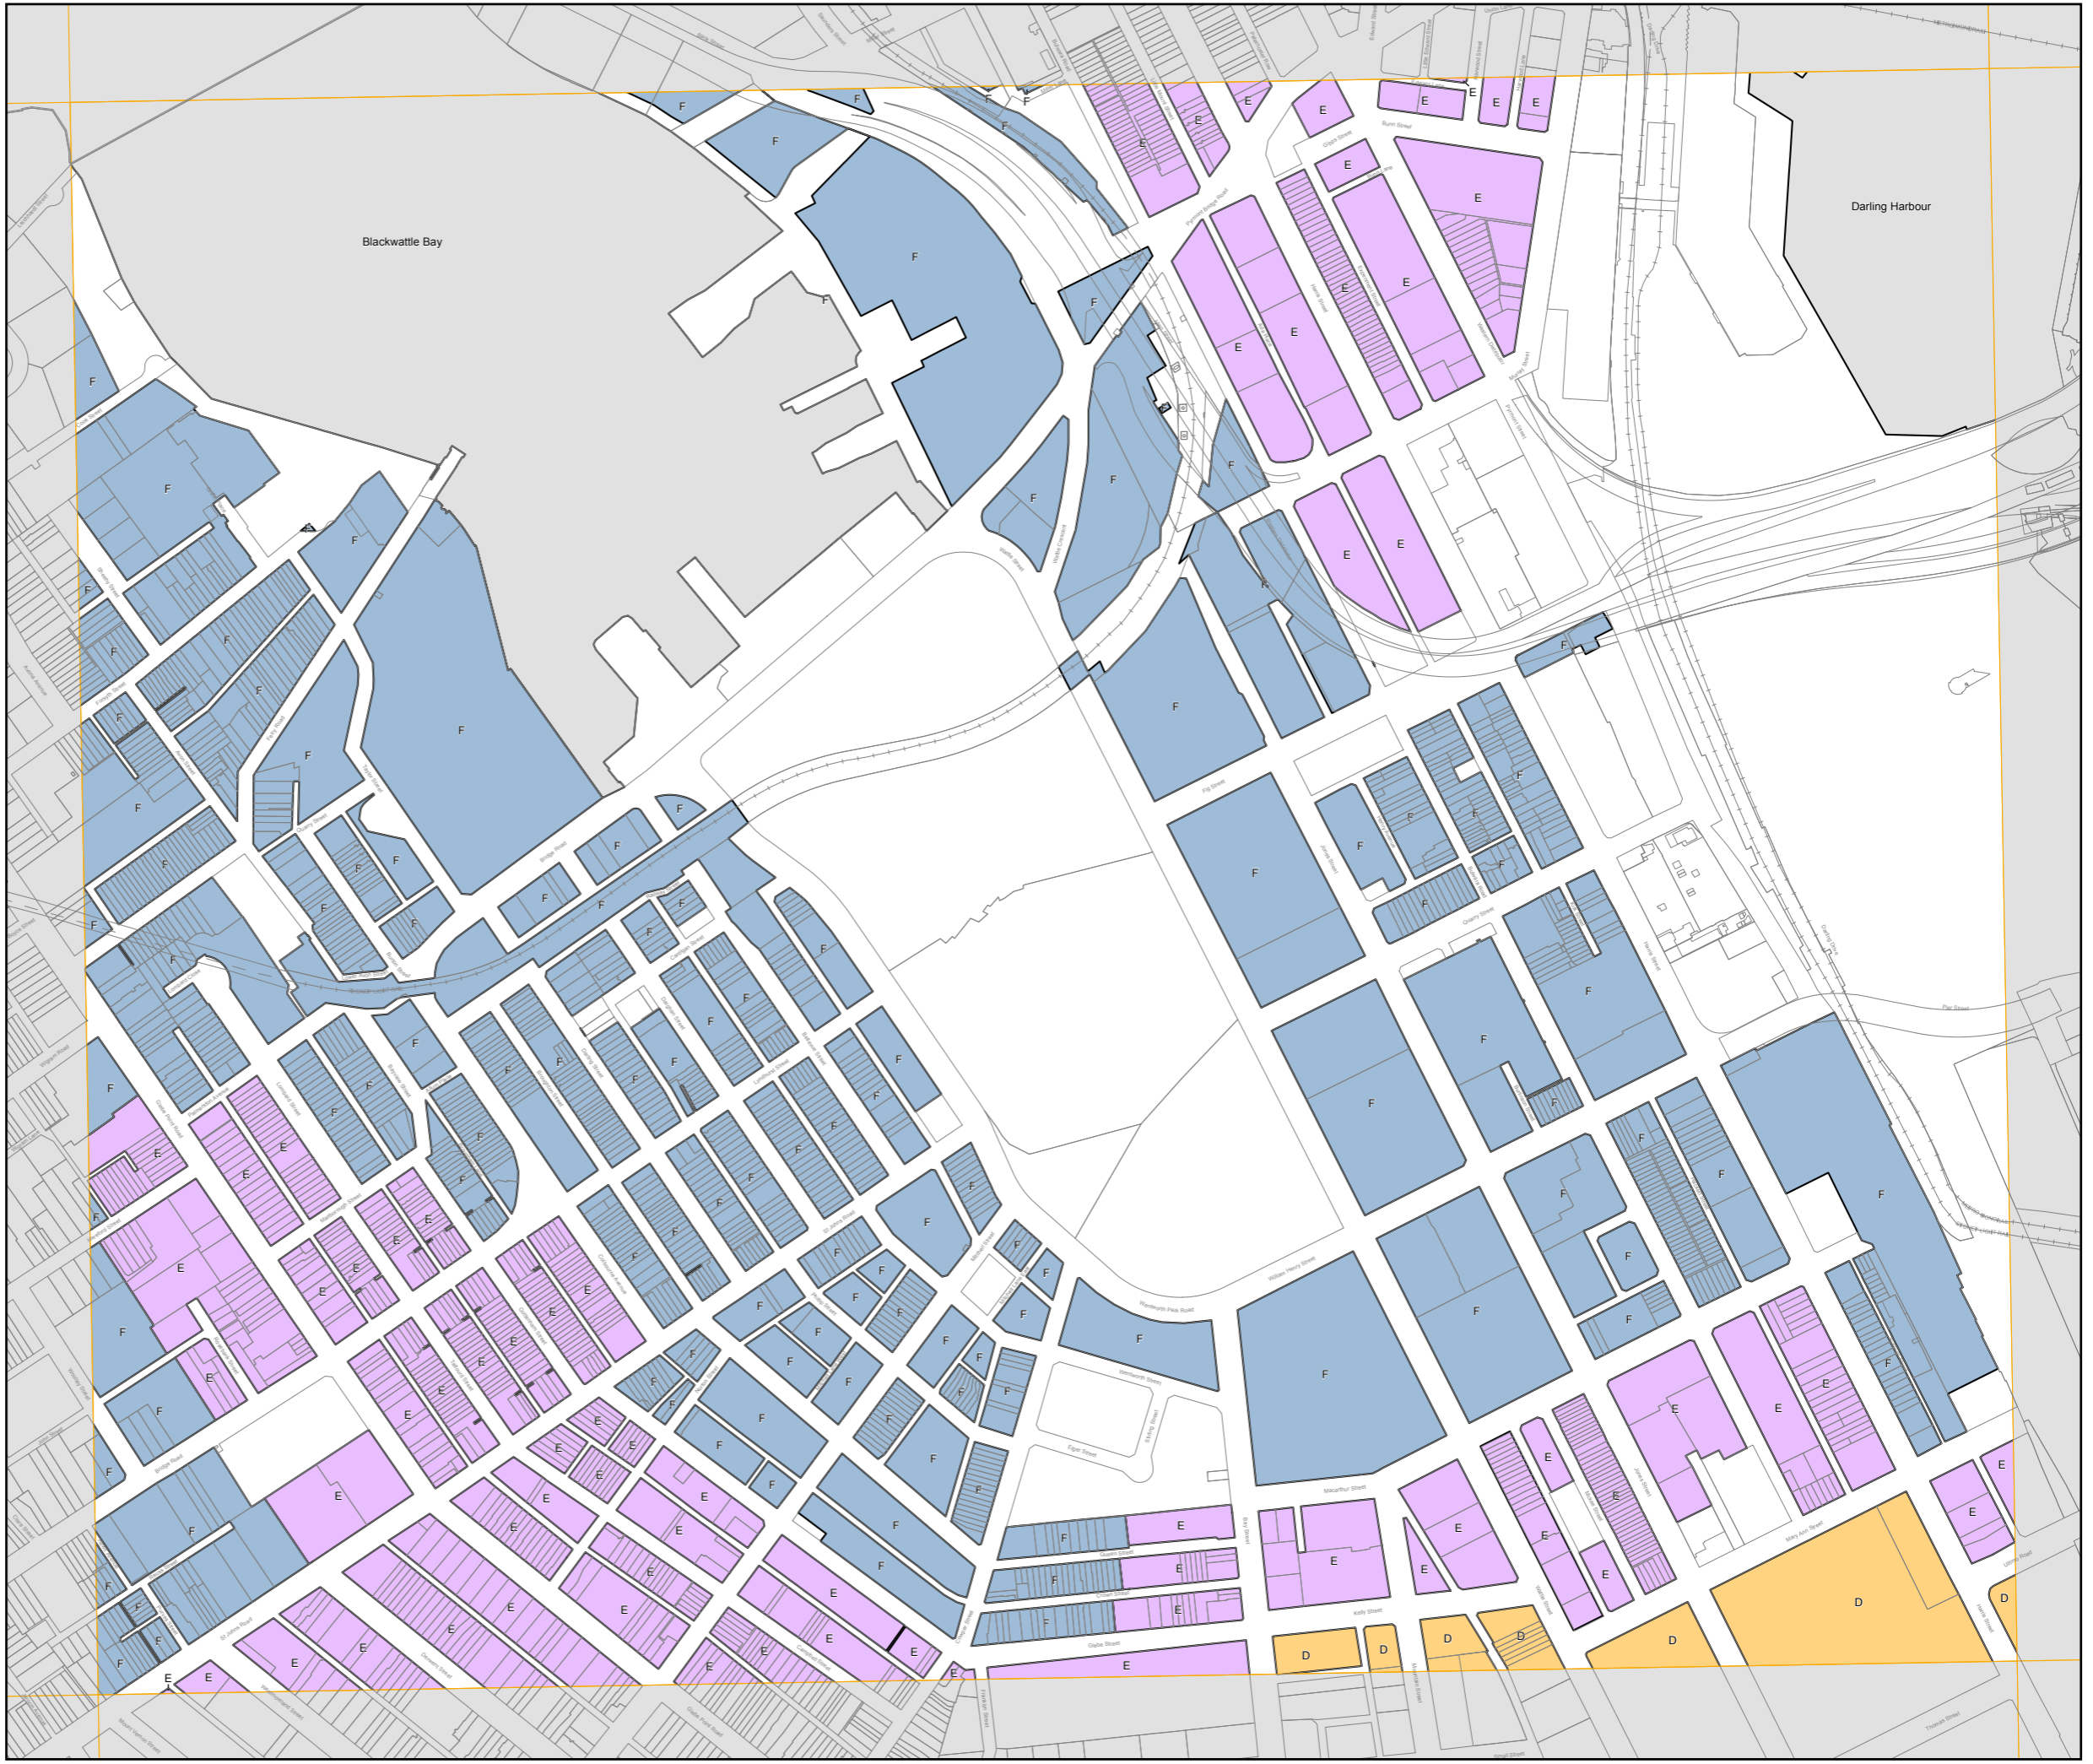

Sydney Local Environmental Plan 2012

Public Transport Accessibility Level Map - Sheet TAL_008

Public Transport Accessibility Level

- Category D
- Category E
- Category F

Cadastre

- Cadastre 14/08/2012 © City of Sydney

0 200m

Scale: 1:5,000 @ A3

Projection: GDA 1994
Zone 56

Map identification number:
7200_COM_TAL_008_005_20120814