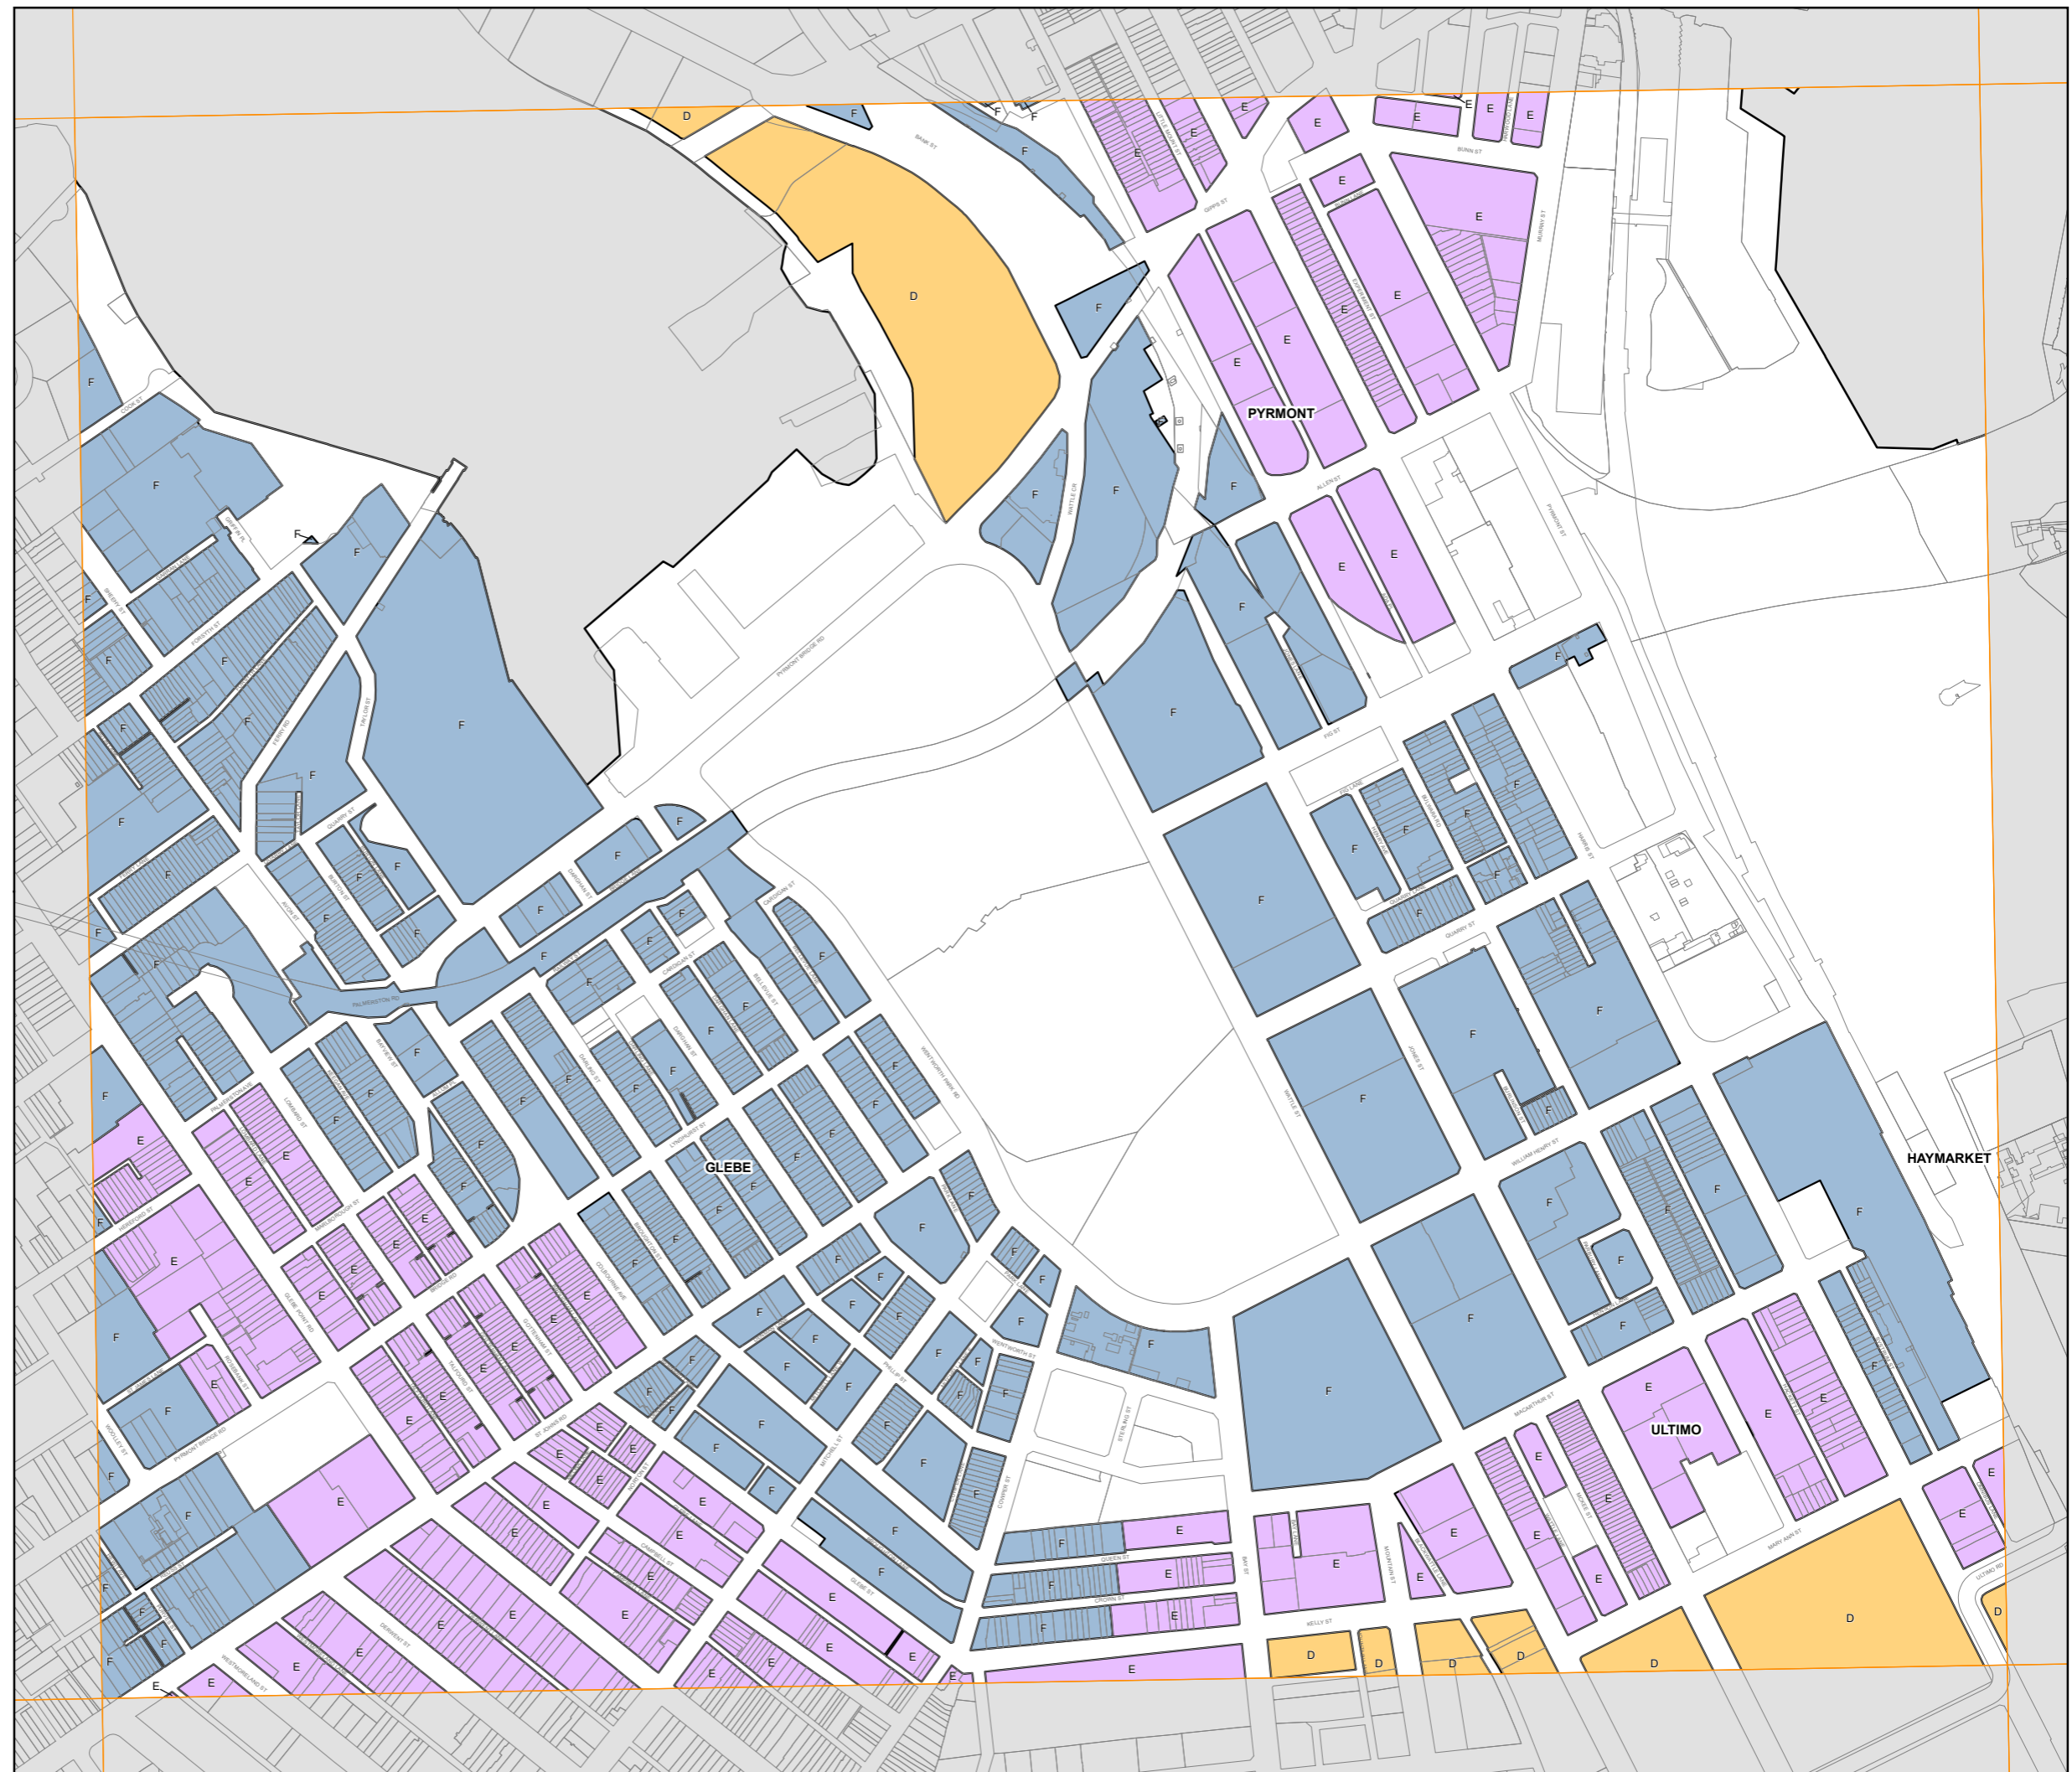

Sydney Local Environmental Plan 2012

Public Transport Accessibility Level Map - Sheet TAL_008

Public Transport Accessibility Level

- Category D
- Category E
- Category F

Cadastre

Cadastre 4/10/2022 © City of Sydney

Projection: GDA 1994
MGA Zone 56

Scale: 1:5,000 @ A3

Map Identification Number: 7200_COM_TAL_008_005_20221025