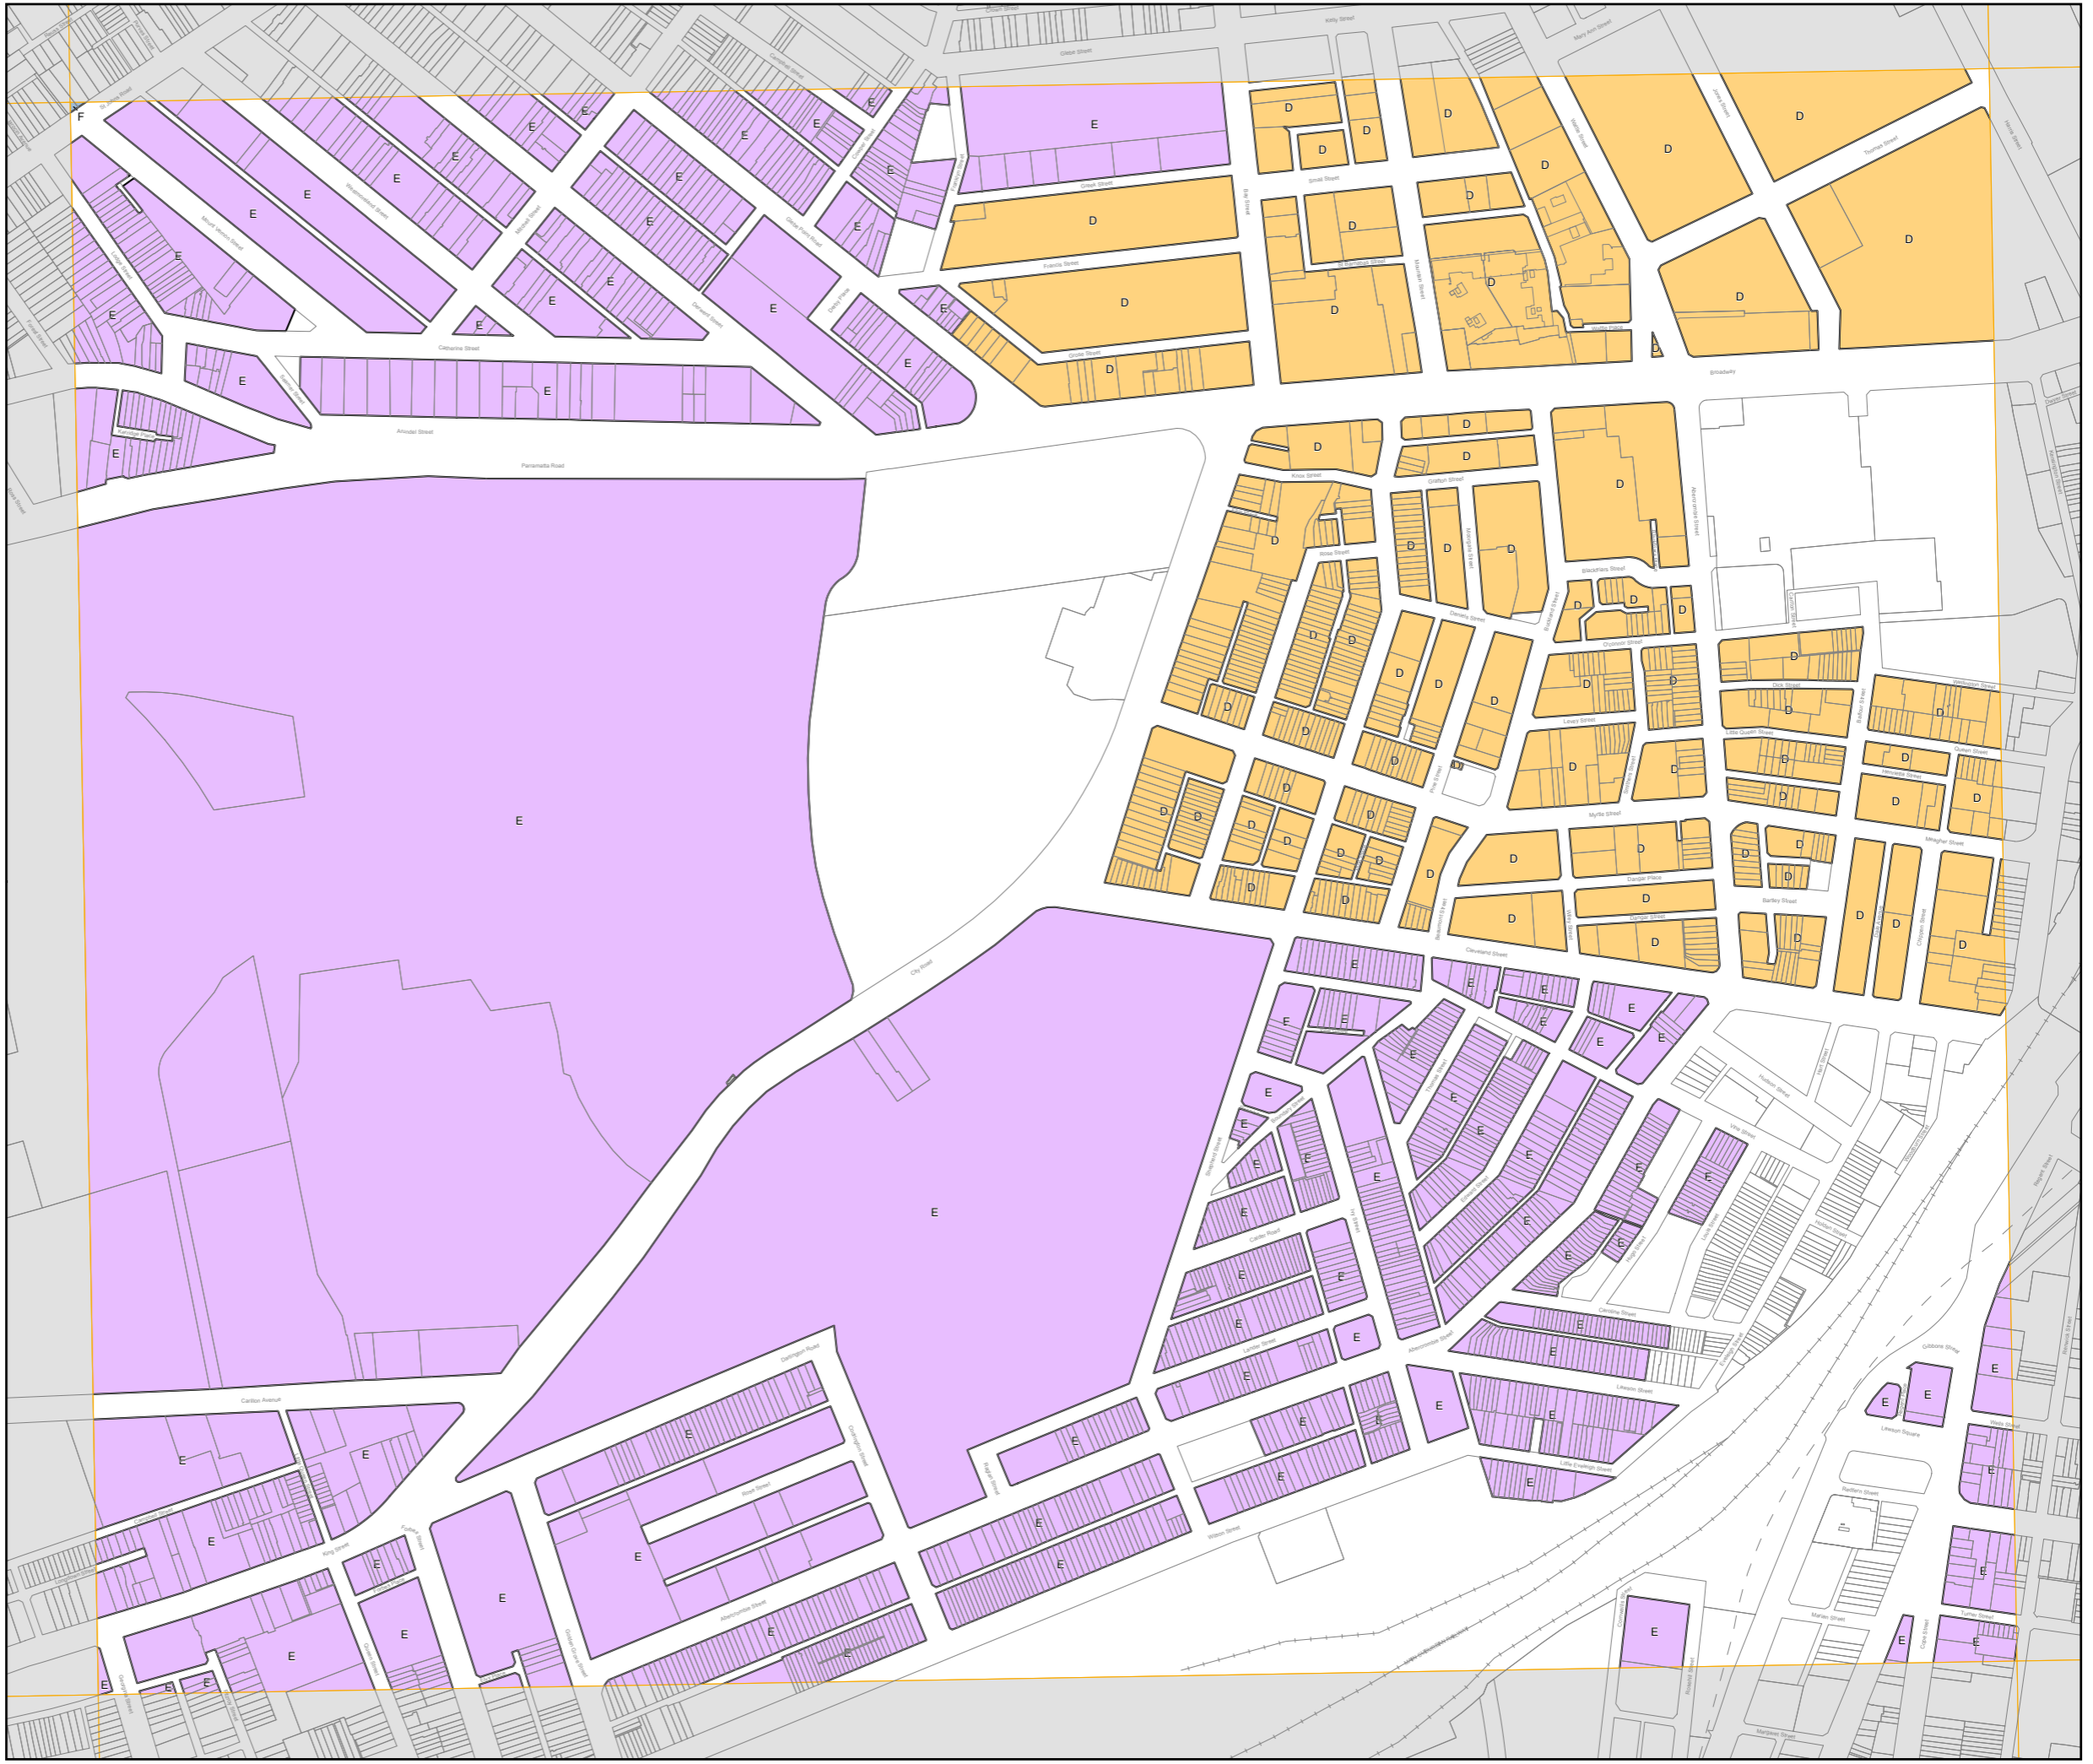

# Sydney Local Environmental Plan 2012

## Public Transport Accessibility Level Map - Sheet TAL\_009

### Public Transport Accessibility Level

- Category D
- Category E
- Category F

### Cadastre

- Cadastre 14/08/2012 © City of Sydney

0 200m

Scale: 1:5,000 @ A3

Projection: GDA 1994  
Zone 56

Map identification number:  
7200\_COM\_TAL\_009\_005\_20120814