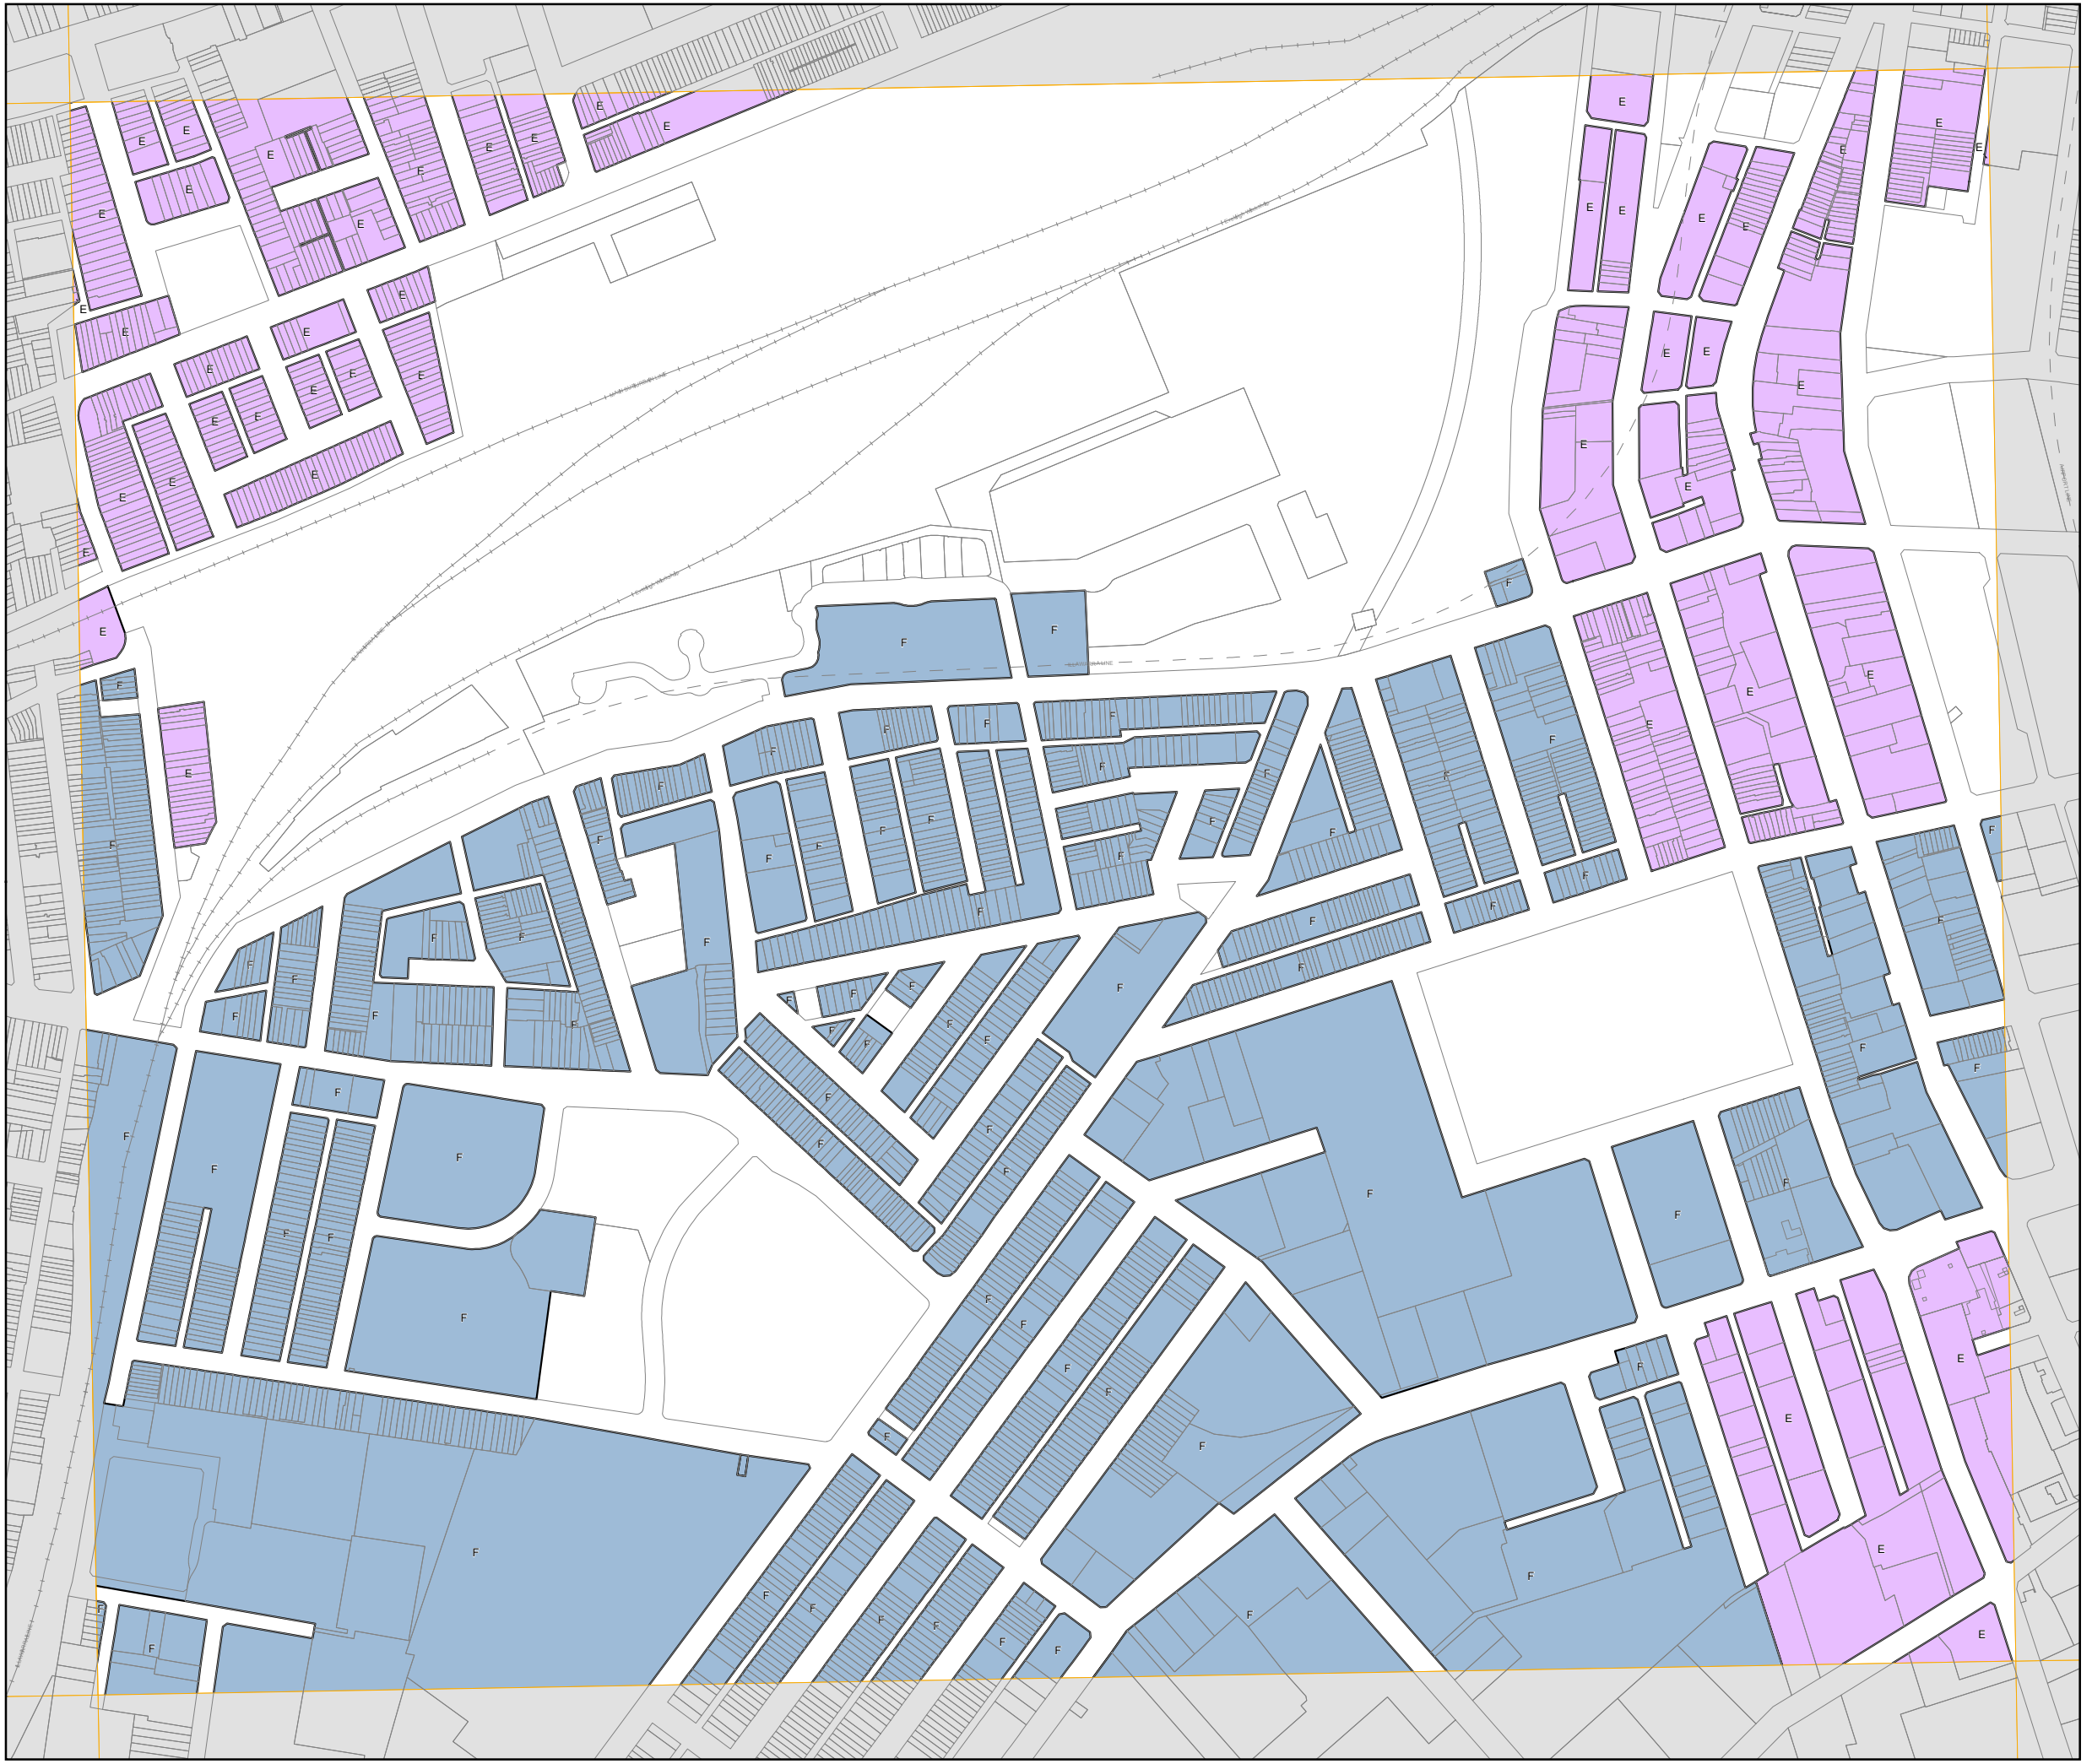

Sydney Local Environmental Plan 2012

Public Transport Accessibility Level Map - Sheet TAL_010

Public Transport Accessibility Level

- D** Category D
- E** Category E
- F** Category F

Cadastre

- Cadastre 26/09/2012 © City of Sydney

0 200 m

Scale: 1:5,000 @ A3

Projection: GDA 1994
Zone 56

Map identification number:
7200_COM_TAL_010_005_20150407