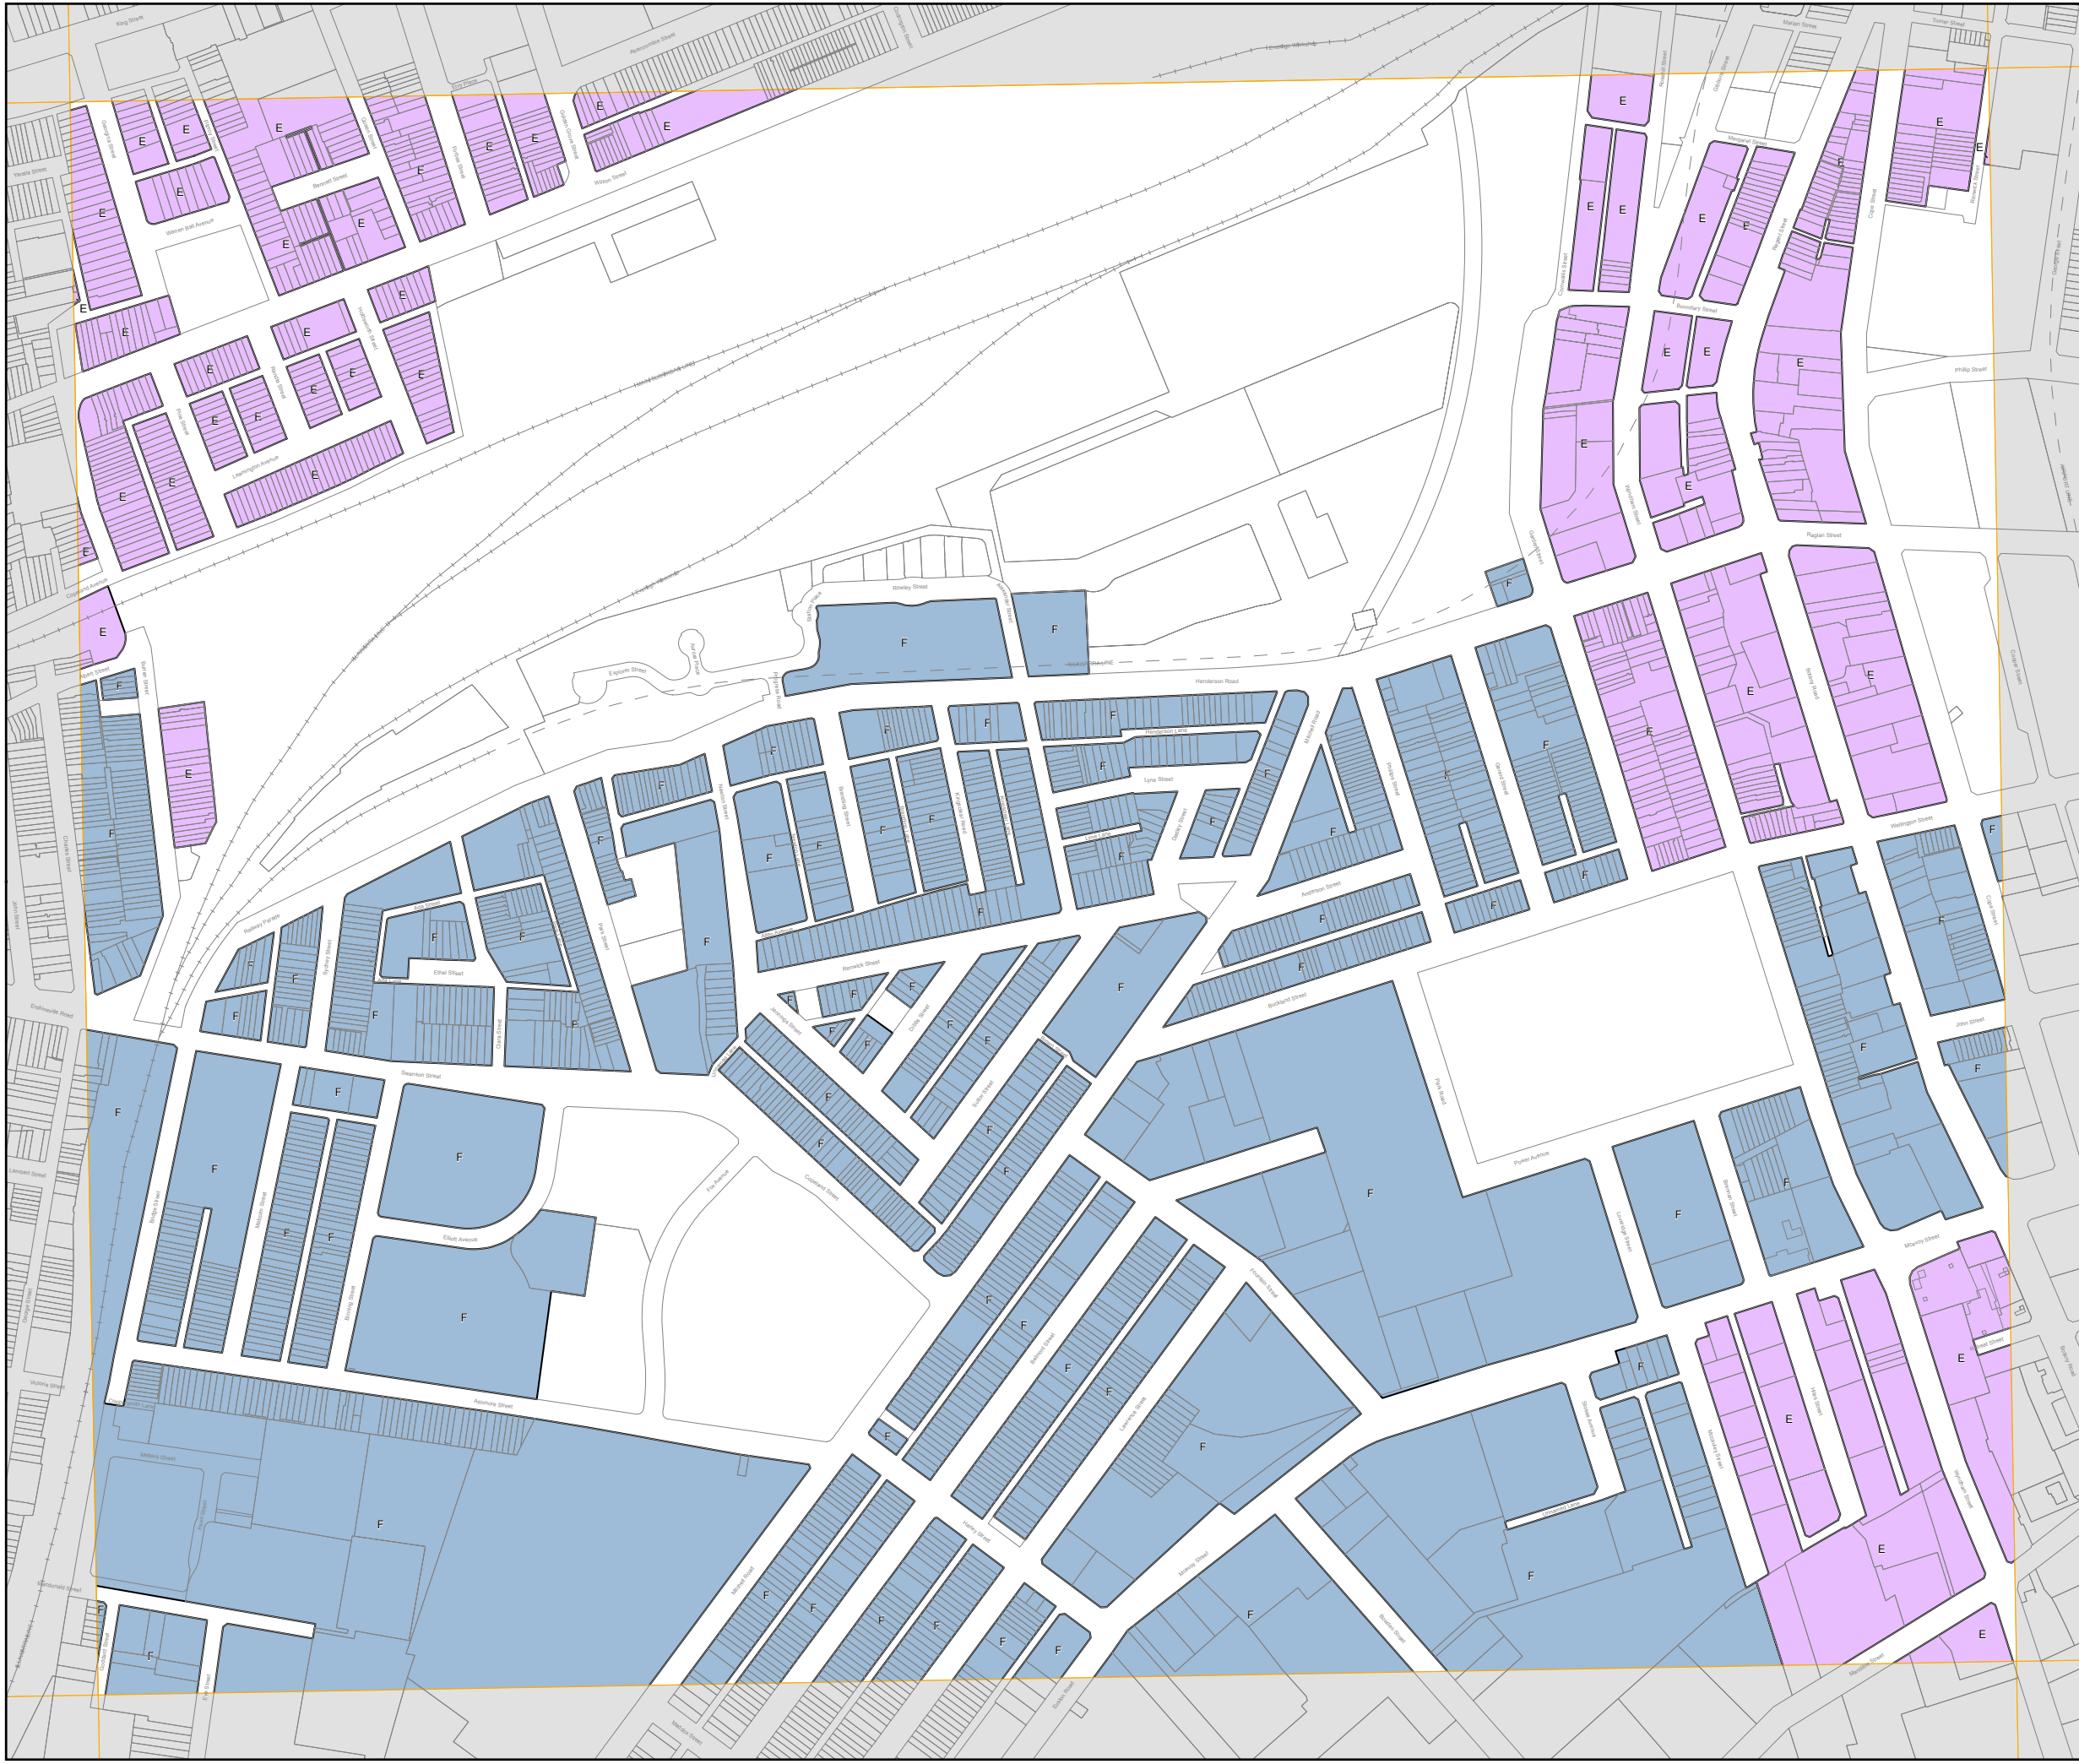

Sydney Local Environmental Plan 2012

Public Transport Accessibility Level Map - Sheet TAL_010

Public Transport Accessibility Level

- Category D
- Category E
- Category F

Cadastre

- Cadastre 09/07/2015 © City of Sydney

0 200m

Scale: 1:5,000 @ A3

Projection: GDA 1994
Zone 56

Map identification number:
7200_COM_TAL_010_005_20150709