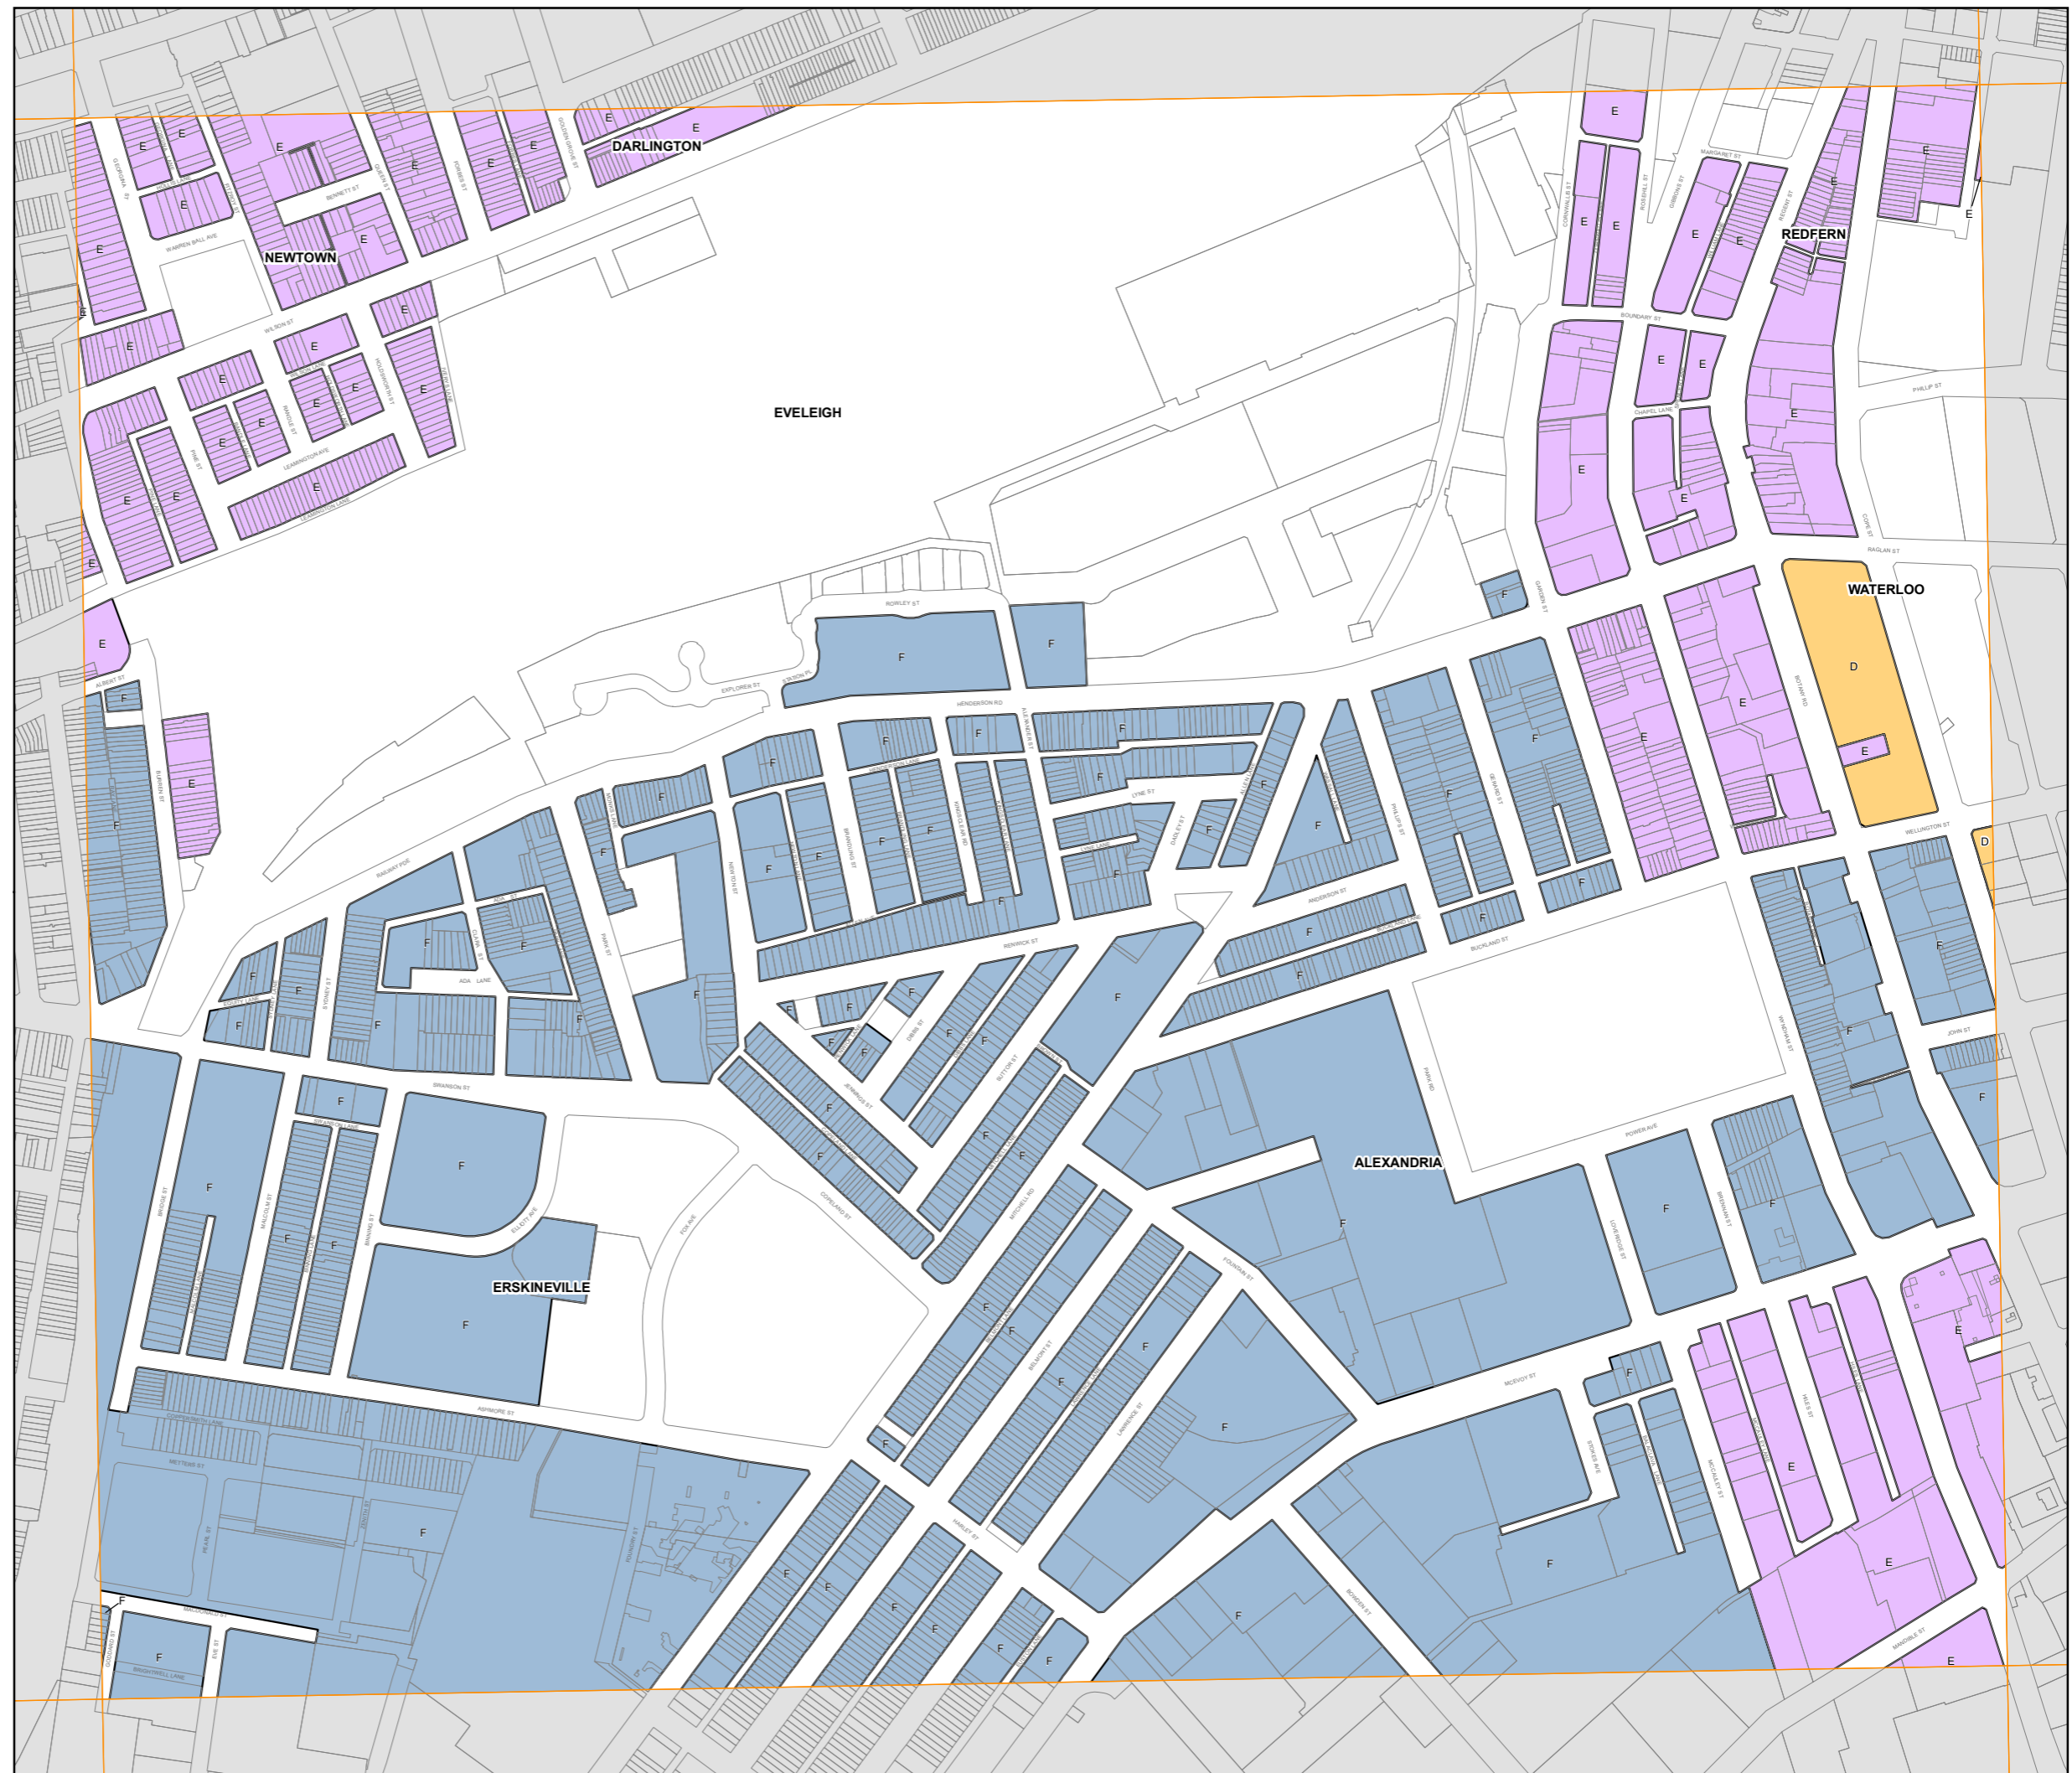

# Sydney Local Environmental Plan 2012

## Public Transport Accessibility Level Map - Sheet TAL\_010

### Public Transport Accessibility Level

- D Category D
- E Category E
- F Category F

### Cadastre

Cadastre 4/10/2022 © City of Sydney

Projection: GDA 1994  
MGA Zone 56

Scale: 1:5,000 @ A3

Map Identification Number: 7200\_COM\_TAL\_010\_005\_20221019