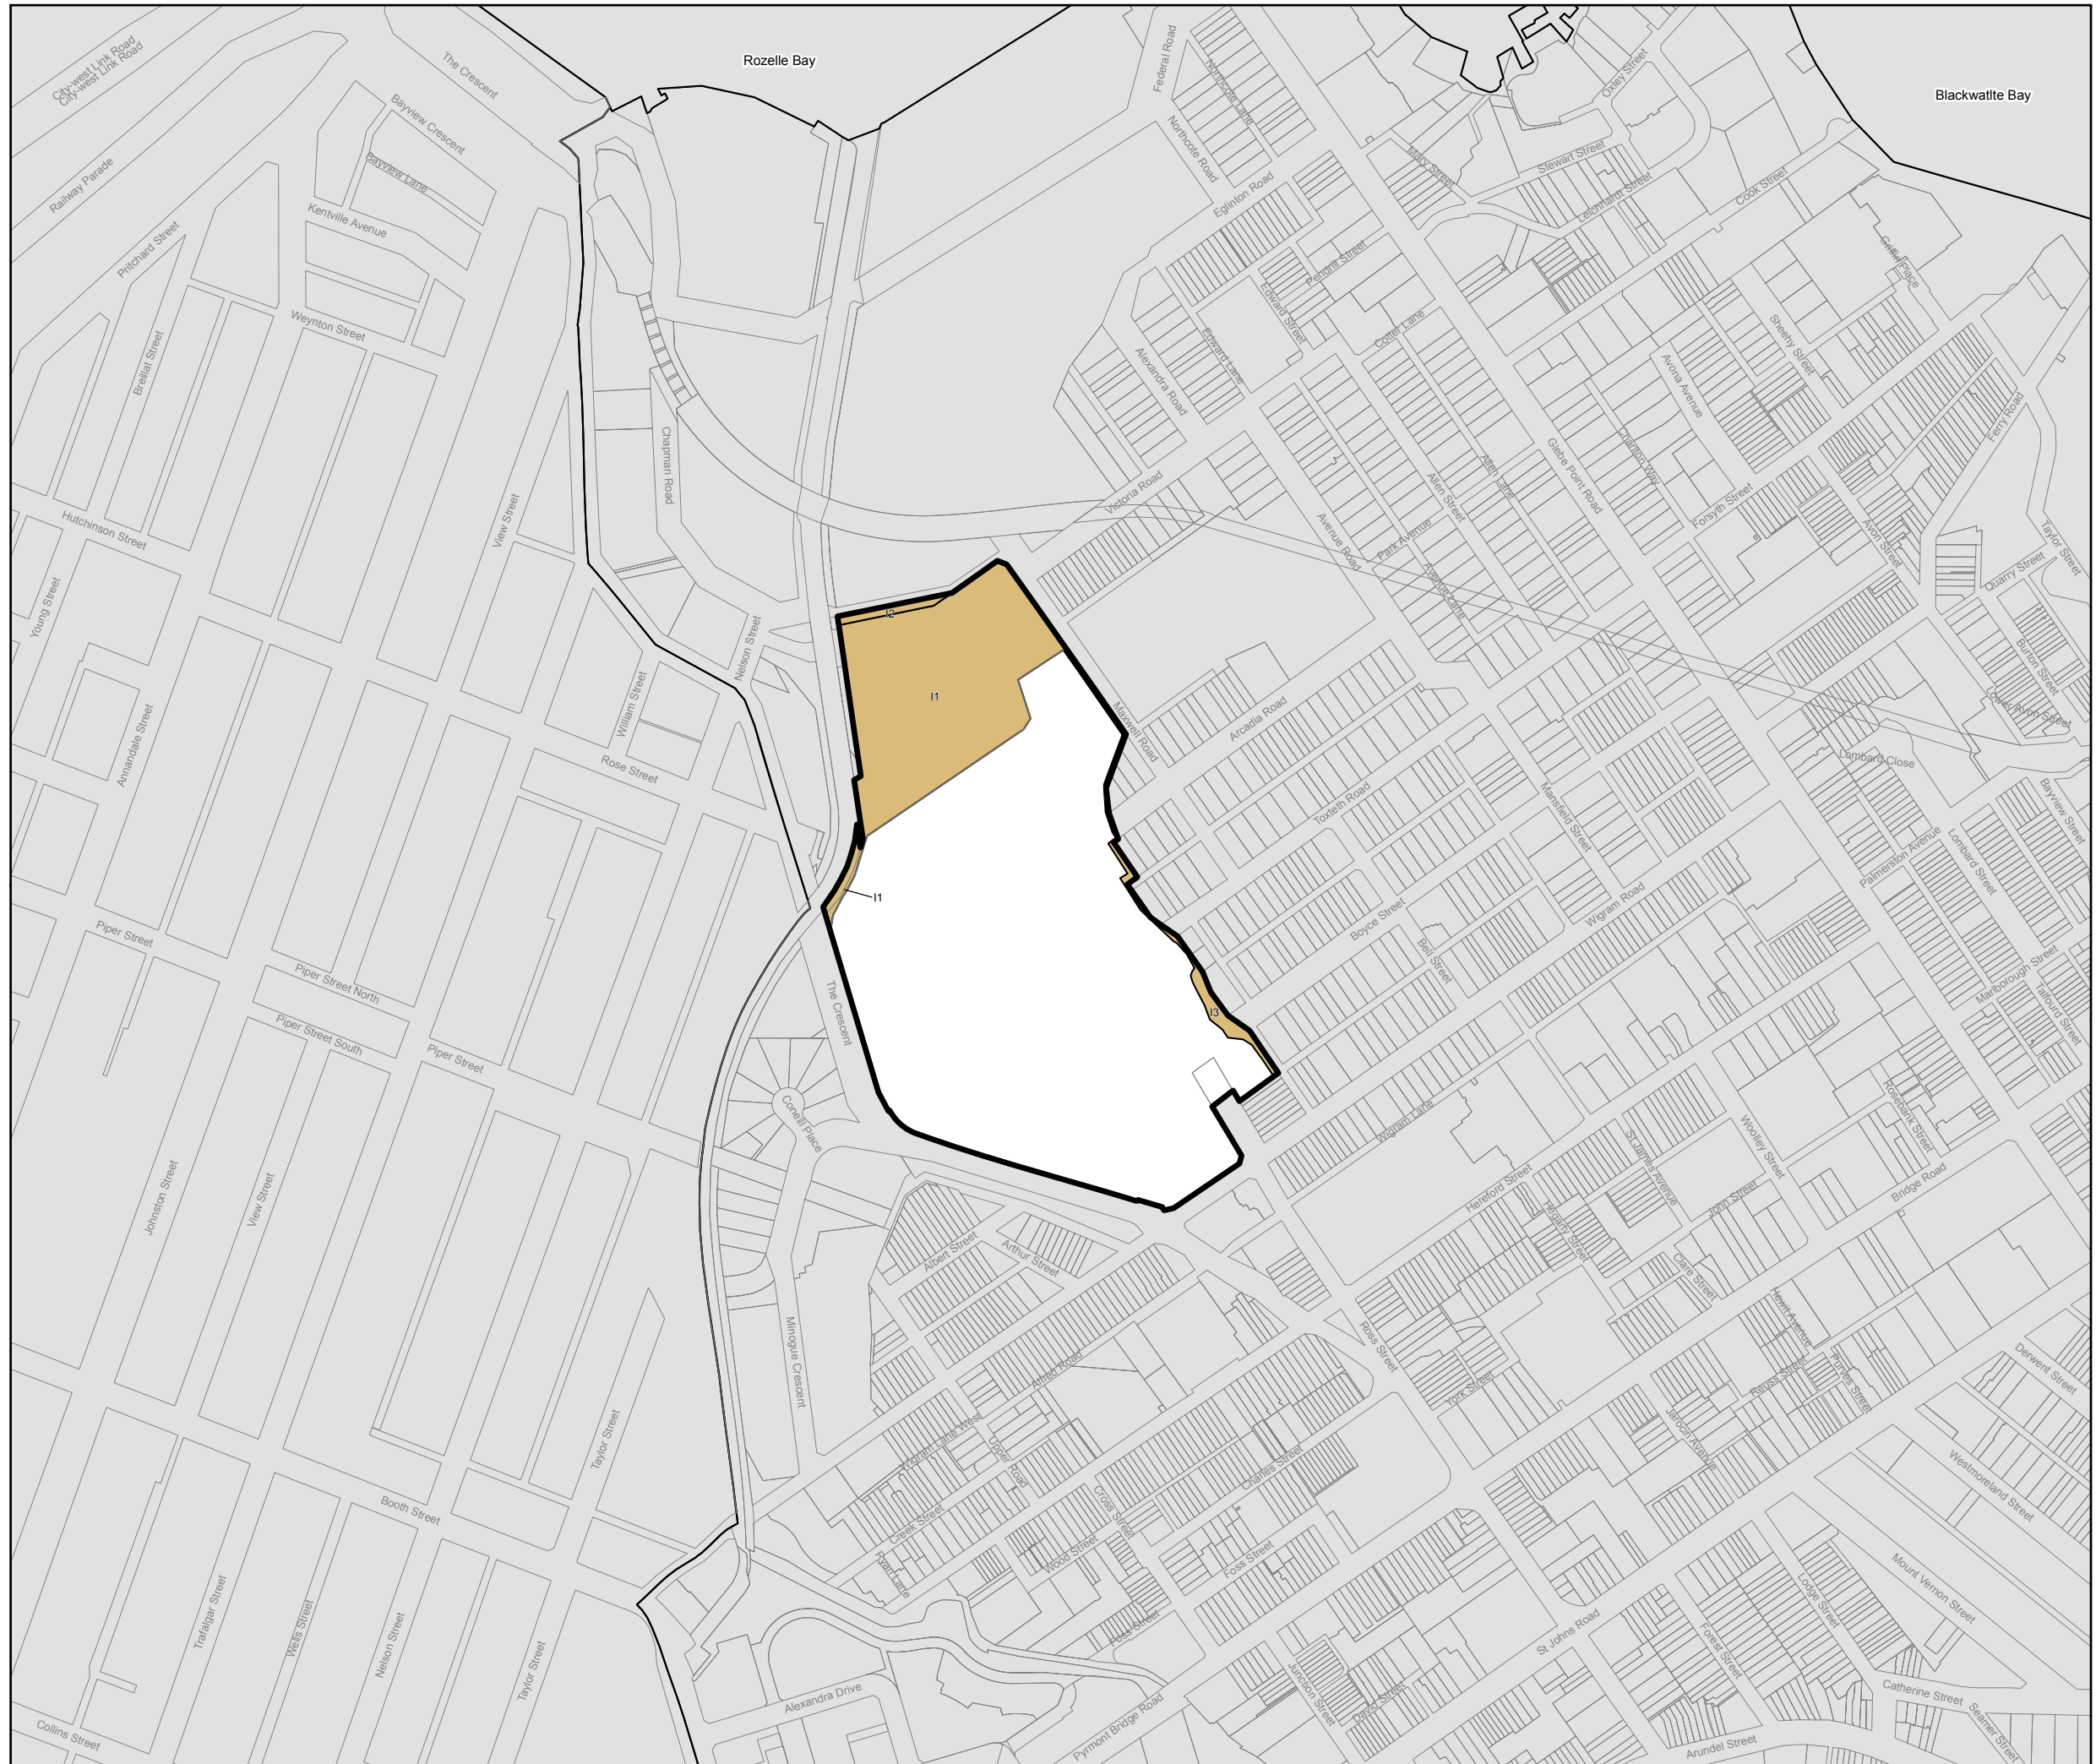

Sydney Local Environmental Plan (Harold Park) 2011

Heritage Map - Sheet HER_001

Heritage

 Item - General

Cadastrre

 Cadastre 14/10/2011 © City of Sydney

Projection: GDA 1994 Zone 56
Map identification number: 7200_URB_HER_001_005_20111014