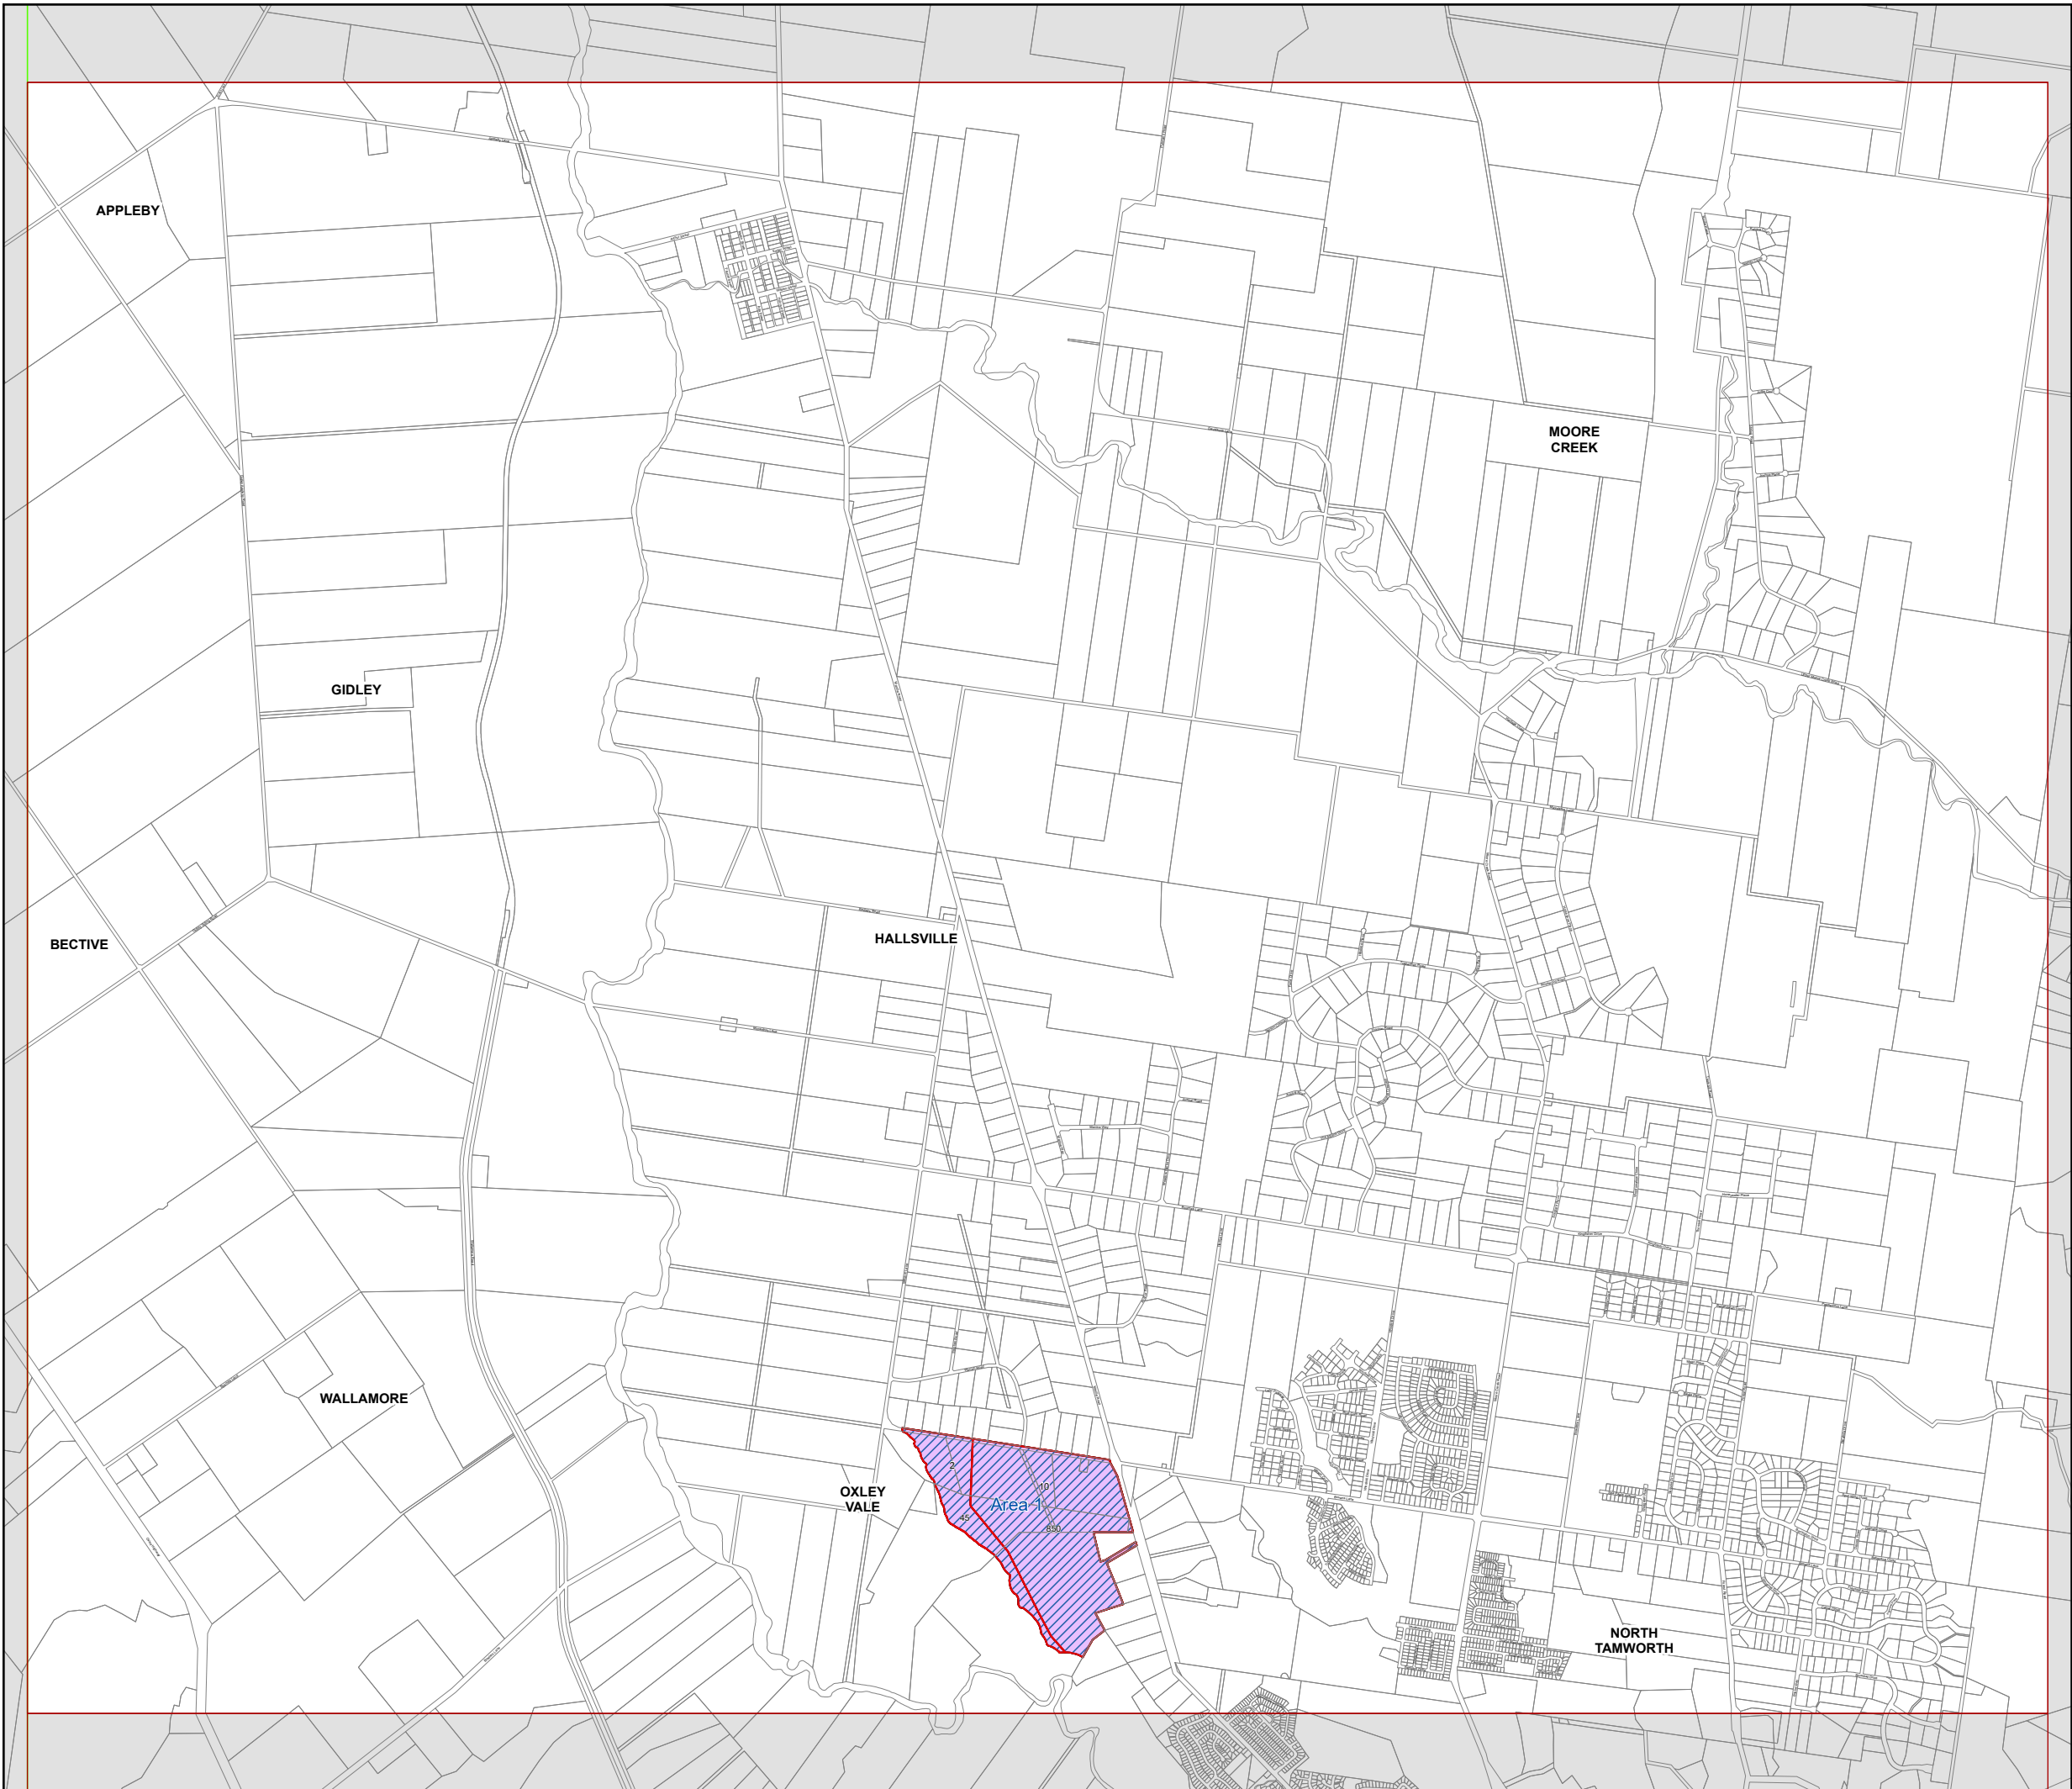

**Dwelling Density Map -
Sheet DWD_004B**

Dwelling Density

- 10 Dwelling Density (dwelling/ha)
- 2 Dwelling Density (dwelling/ha)

Restricted Dwelling Yield

- 45
- 850

Development Control Plan

Cadastre

Base Data: 6/06/2023 © NSW Spatial Services

0 0.5 1 Km

Scale 1:40,000 @ A3

Projection: GDA 2020
MGA Zone 56