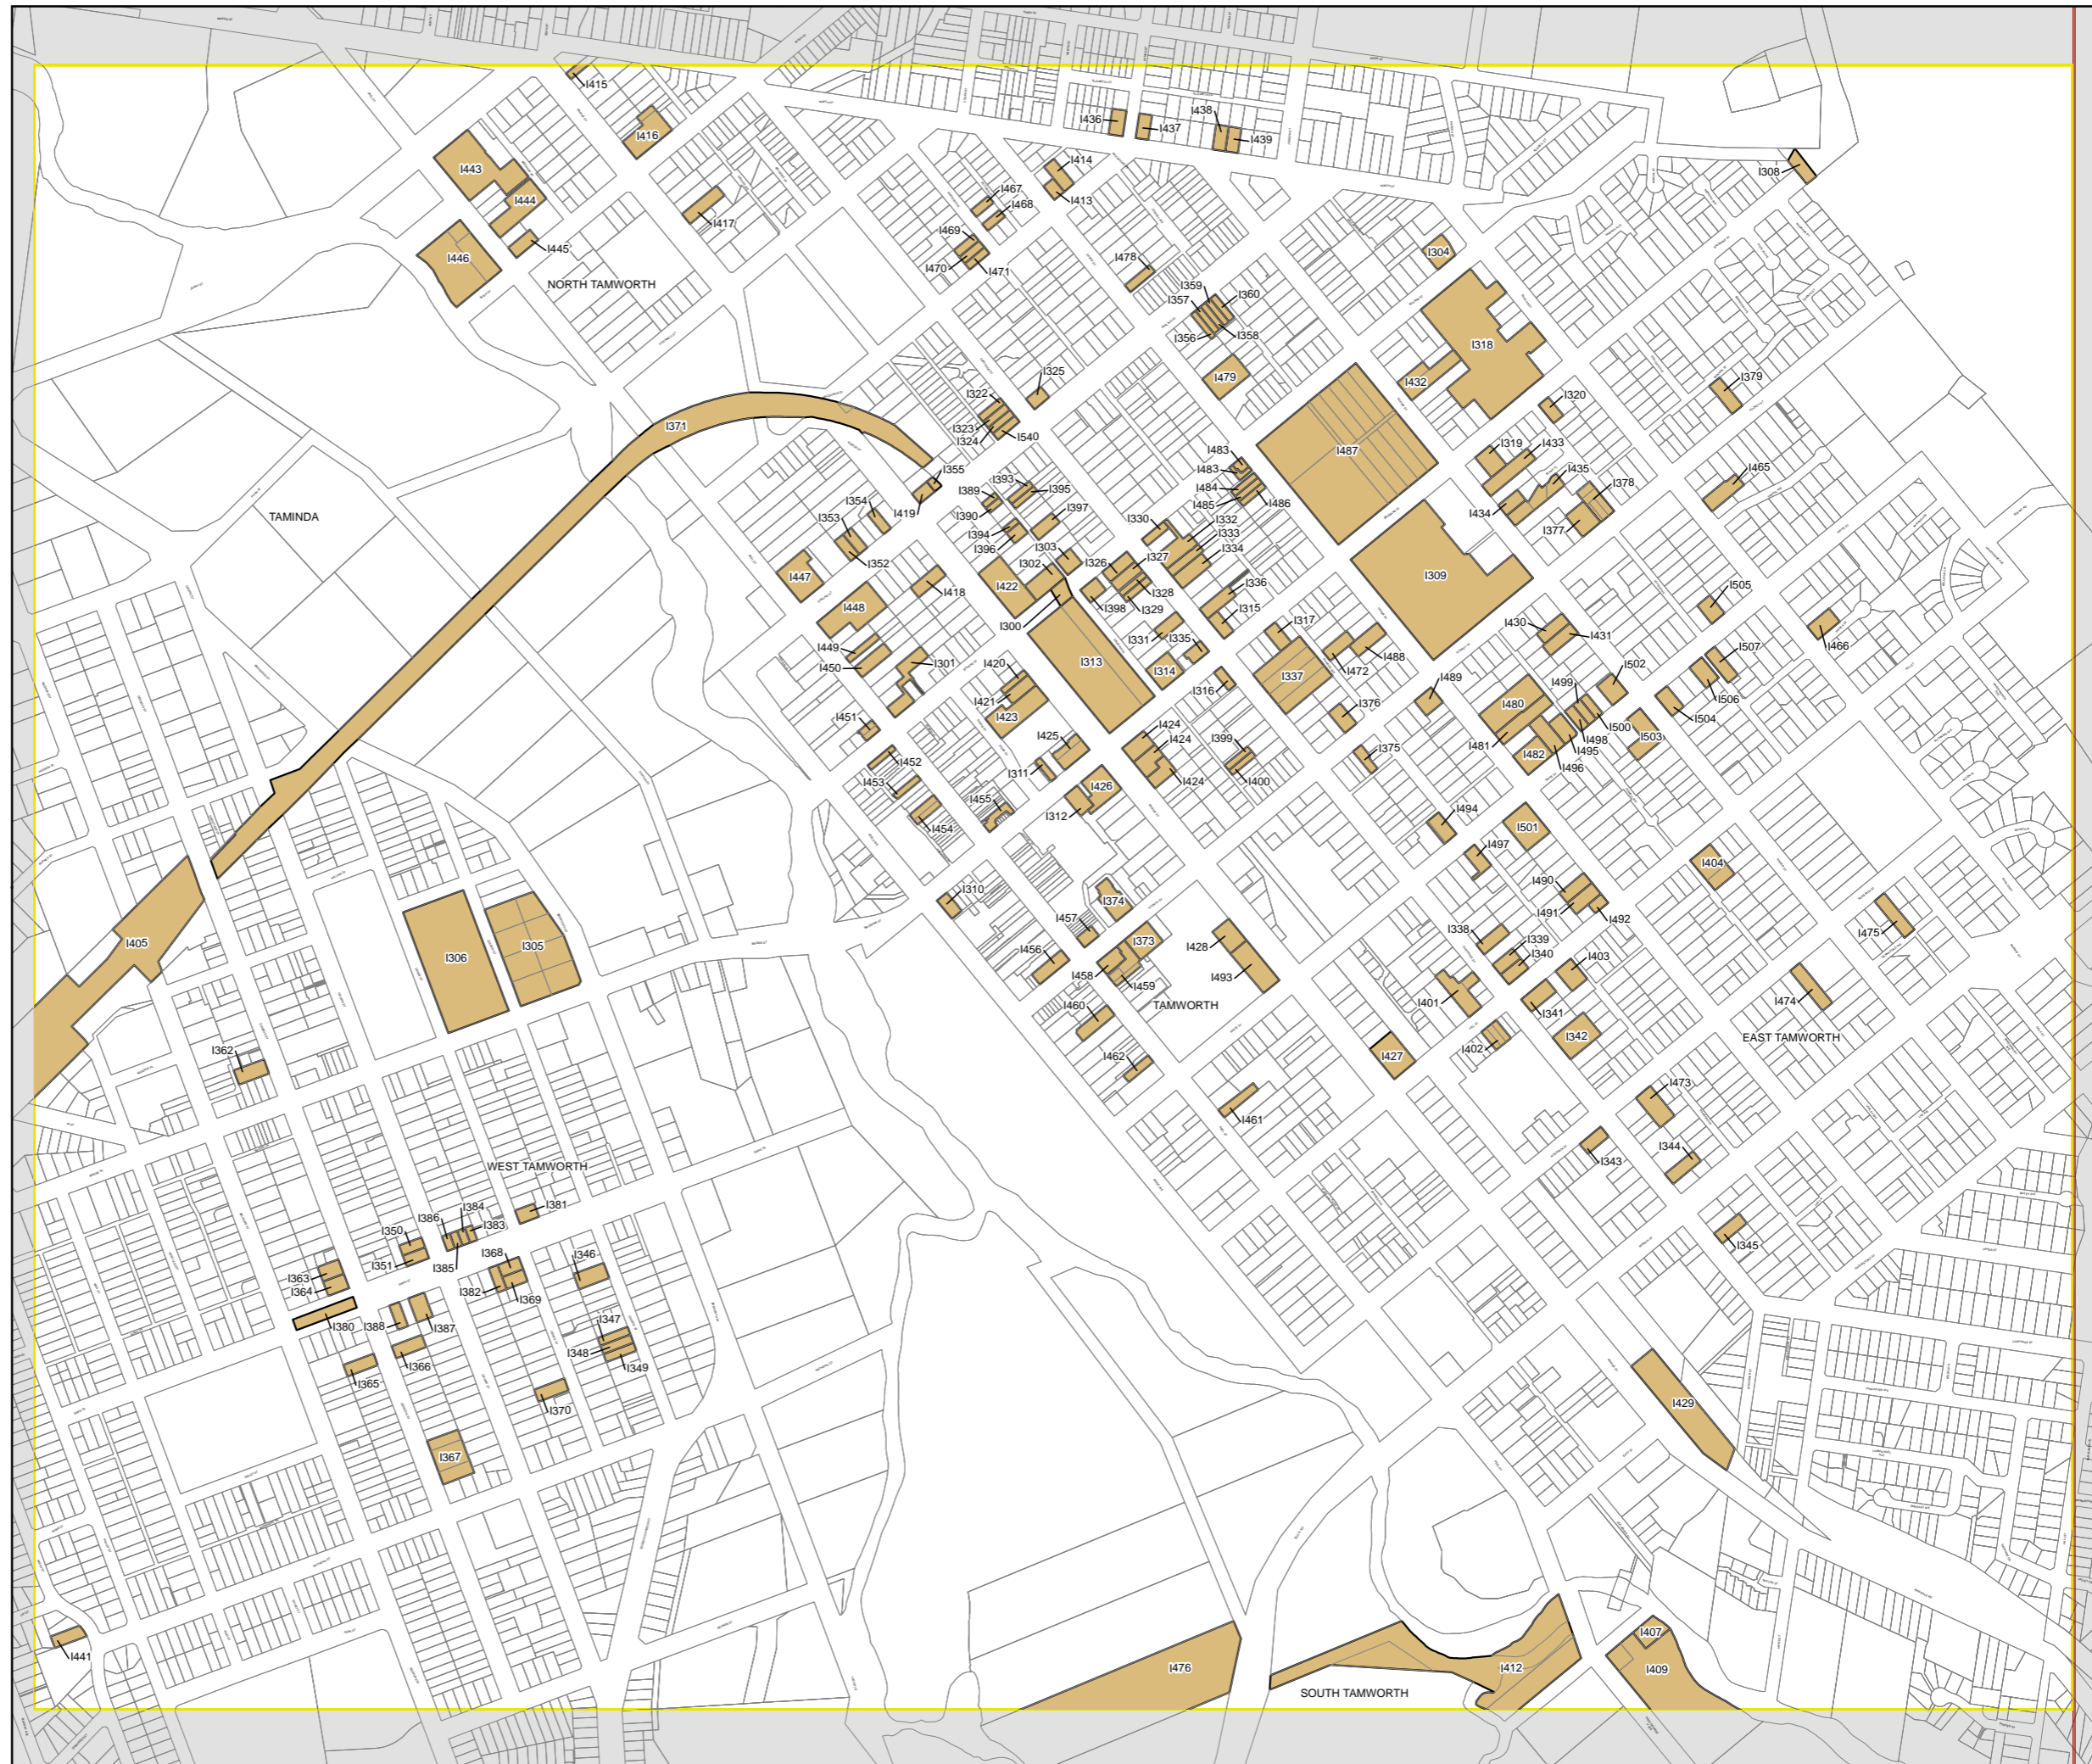

**Tamworth Regional
Local Environmental
Plan 2010**

Heritage Map - Sheet HER_004CB

Heritage

Item - General

Cadastral

Base Data 03/09/2018 © NSW Spatial Services

0 0.15 0.3
Km

Scale 1:10,000 @ A3

Projection: GDA 1994
Zone 56

Map Identification Number
7310_CCM_HER_004CB_010_20180903