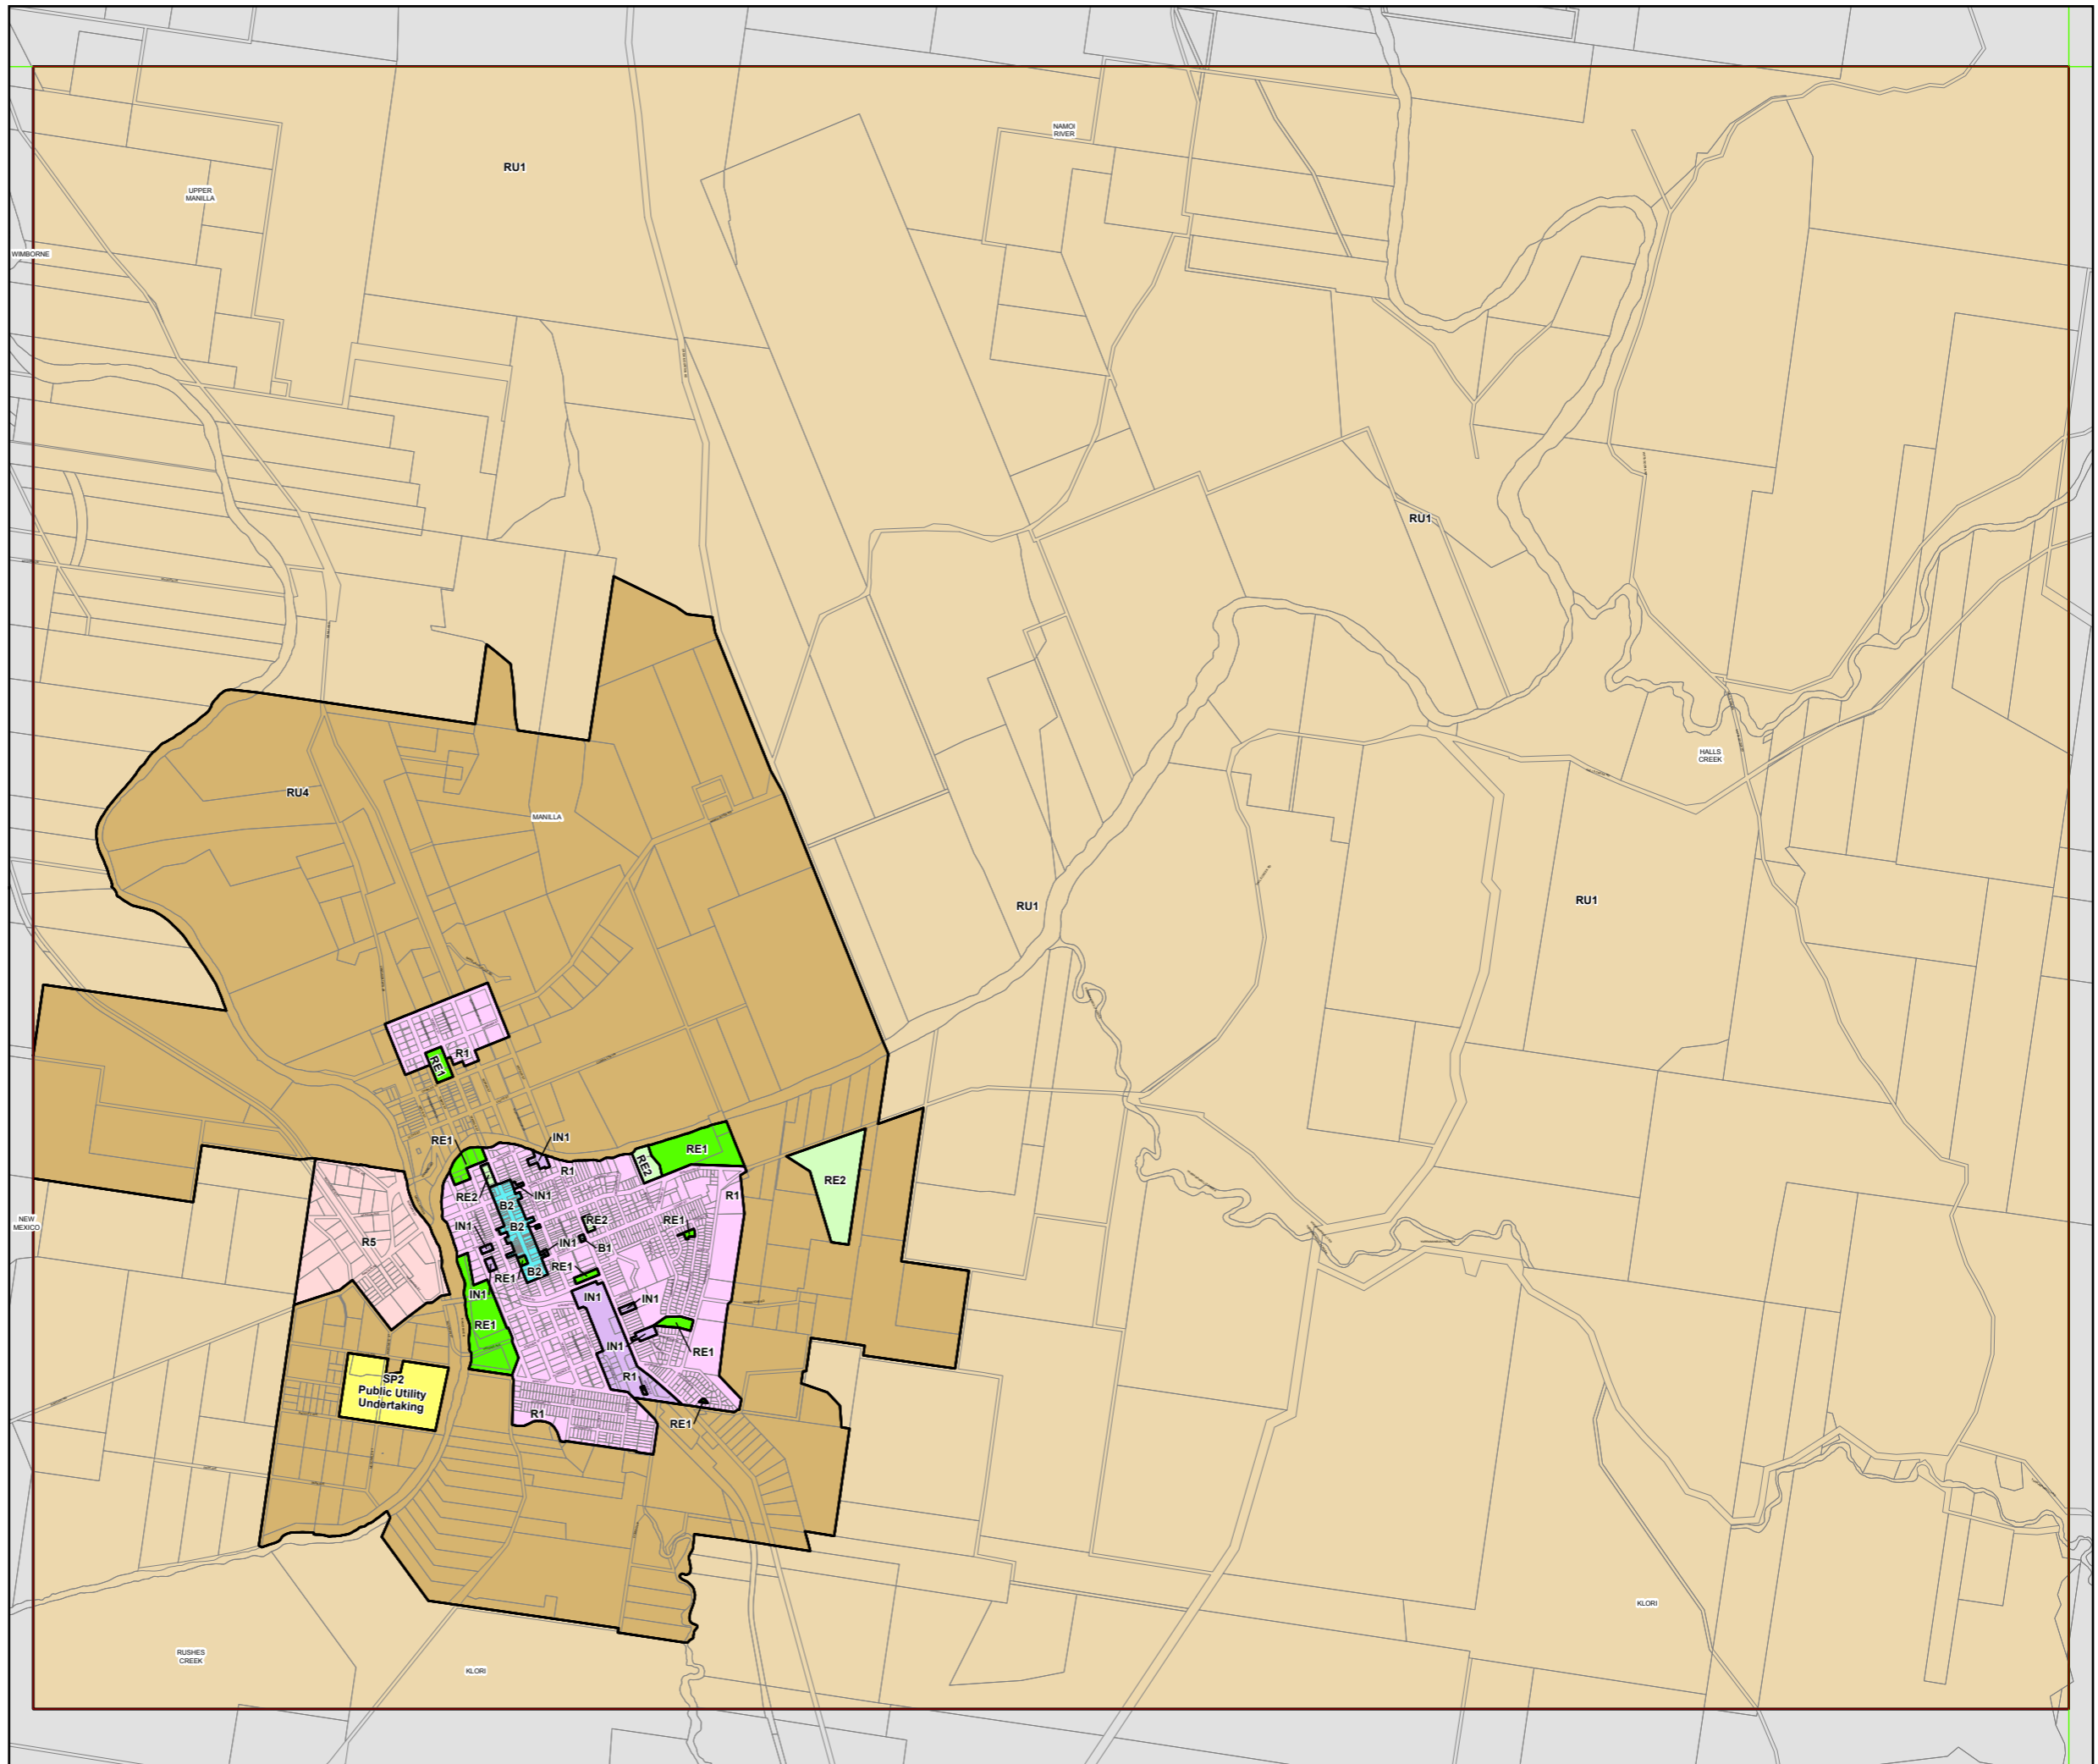

Land Zoning Map - Sheet LZN\_002B

**Zone**

- B1 Neighbourhood Centre
- B2 Local Centre
- B3 Commercial Core
- B4 Mixed Use
- B5 Business Development
- B7 Business Park
- E1 National Parks and Nature Reserves
- E2 Environmental Conservation
- E3 Environmental Management
- IN1 General Industrial
- IN3 Heavy Industrial
- R1 General Residential
- R2 Low Density Residential
- R5 Large Lot Residential
- RE1 Public Recreation
- RE2 Private Recreation
- RU1 Primary Production
- RU3 Forestry
- RU4 Rural Small Holdings
- RU5 Village
- RU6 Transition
- SP1 Special Activities
- SP2 Infrastructure
- SP3 Tourist

**Cadastr**

Base Data 07/09/2012 © NSW LPI

N

0 0.5 1 Km

Scale 1:40,000 @ A3

Projection: GDA 1994  
Zone 56

Map Identification Number  
7310\_COM\_LZN\_002B\_040\_20121130