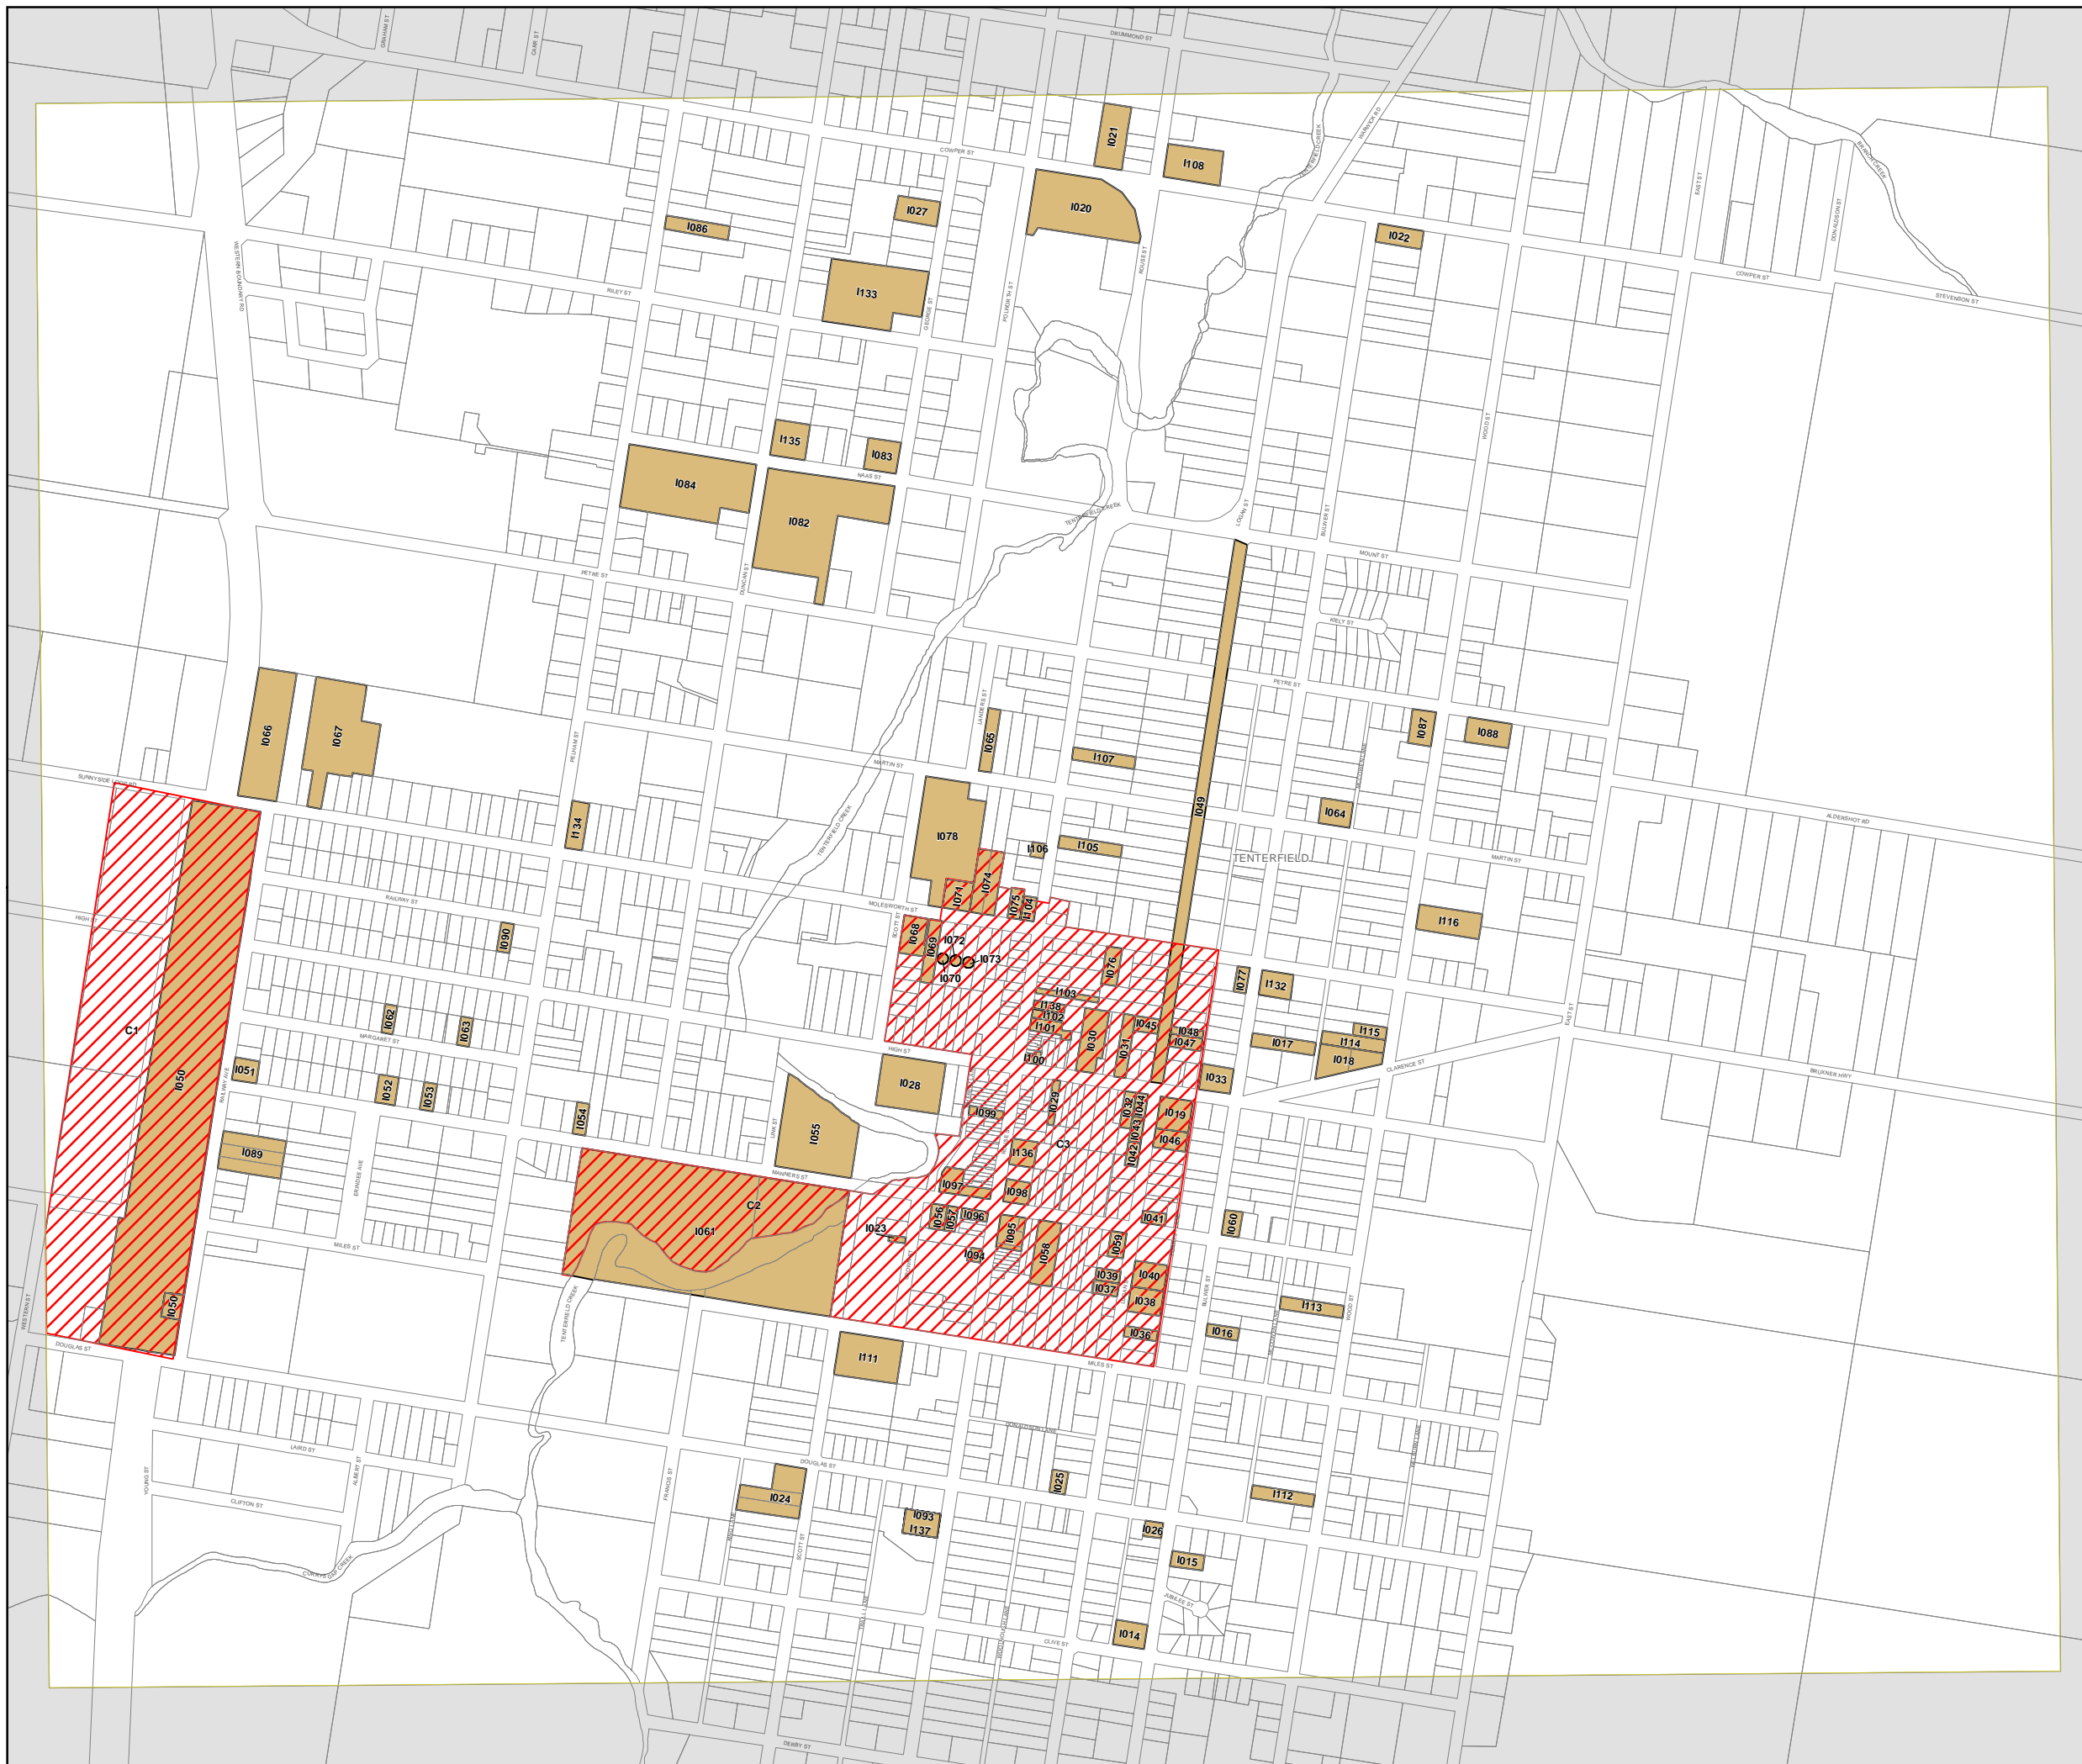

Tenterfield Local Environmental Plan 2013

Heritage Map - Sheet HER_003BA

Heritage

- Conservation Area - General
- Item - General

Cadastre

- Base Data 27/11/2012 © NSW LPI

Scale: 1:10,000 @ A3

Projection: GDA 1994
Zone 56

Map Identification Number: 7400_COM_HER_003BA_010_20140717